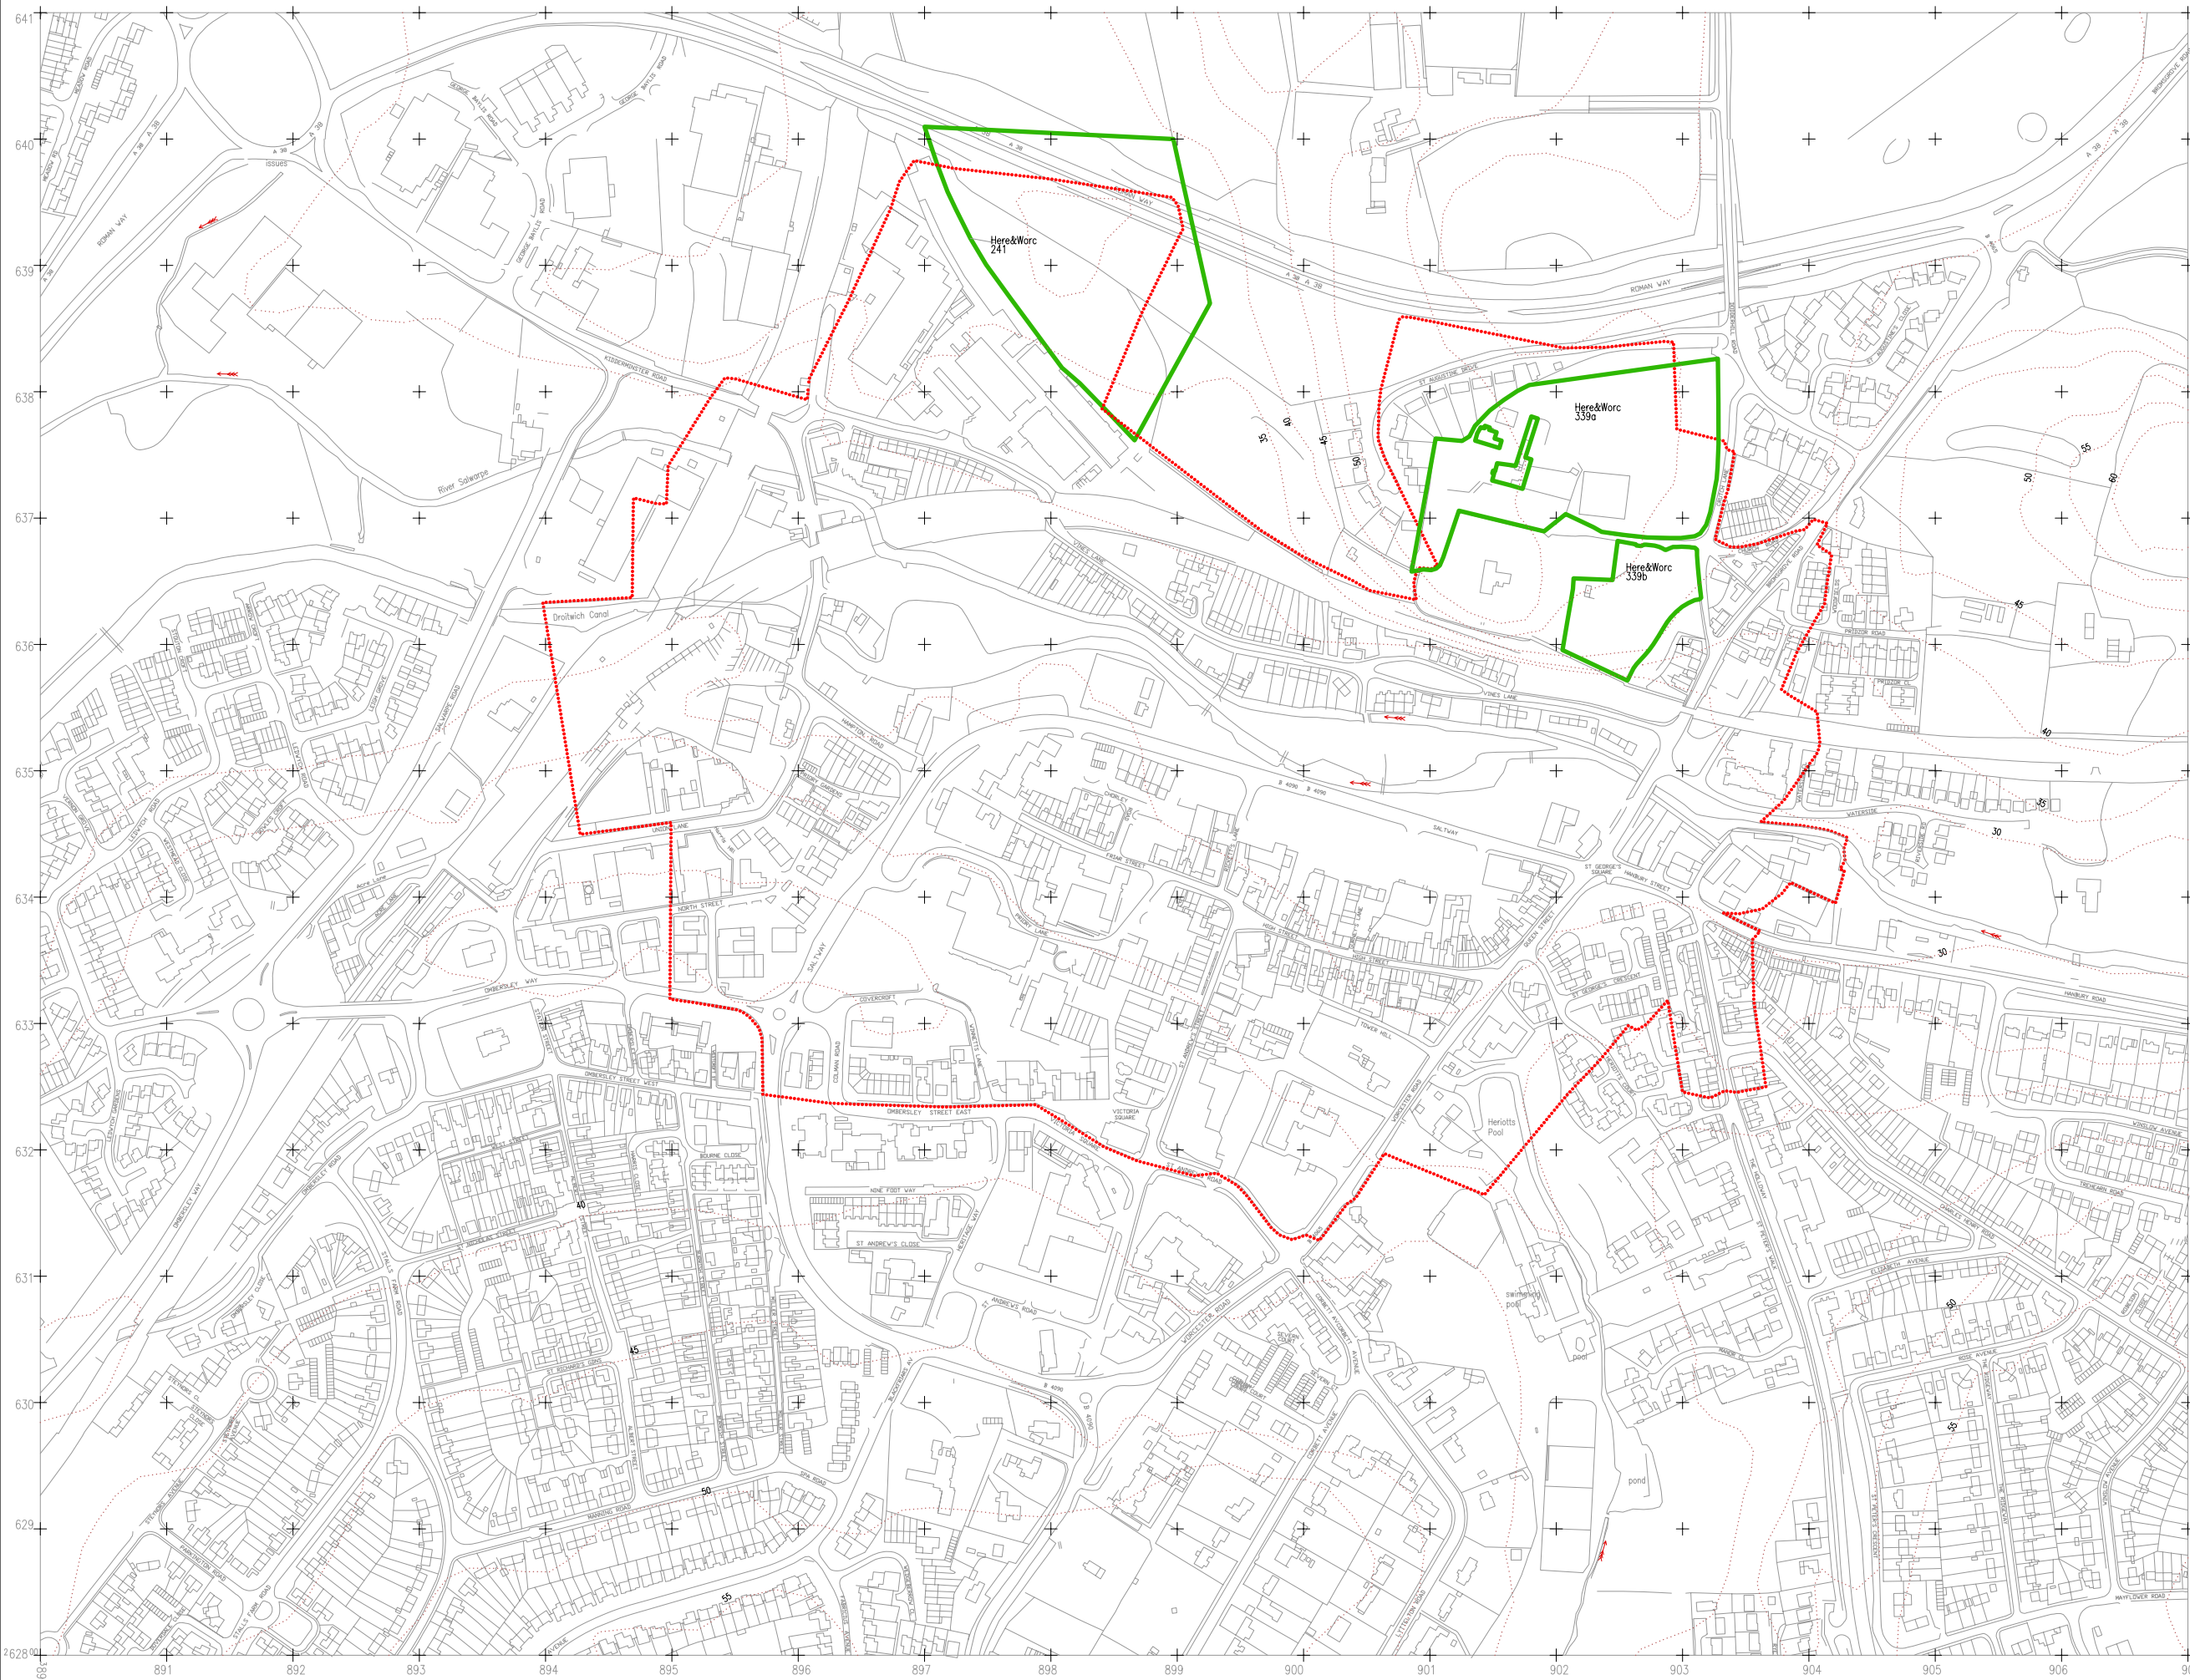

The
Central Marches
Historic Towns Survey

County Archaeological Service
Hereford & Worcester
County Council

Droitwich
Hereford & Worcester

Archaeological
Constraints
1:5000
Plotted: 1996

LT/CMH/SJW

KEY: