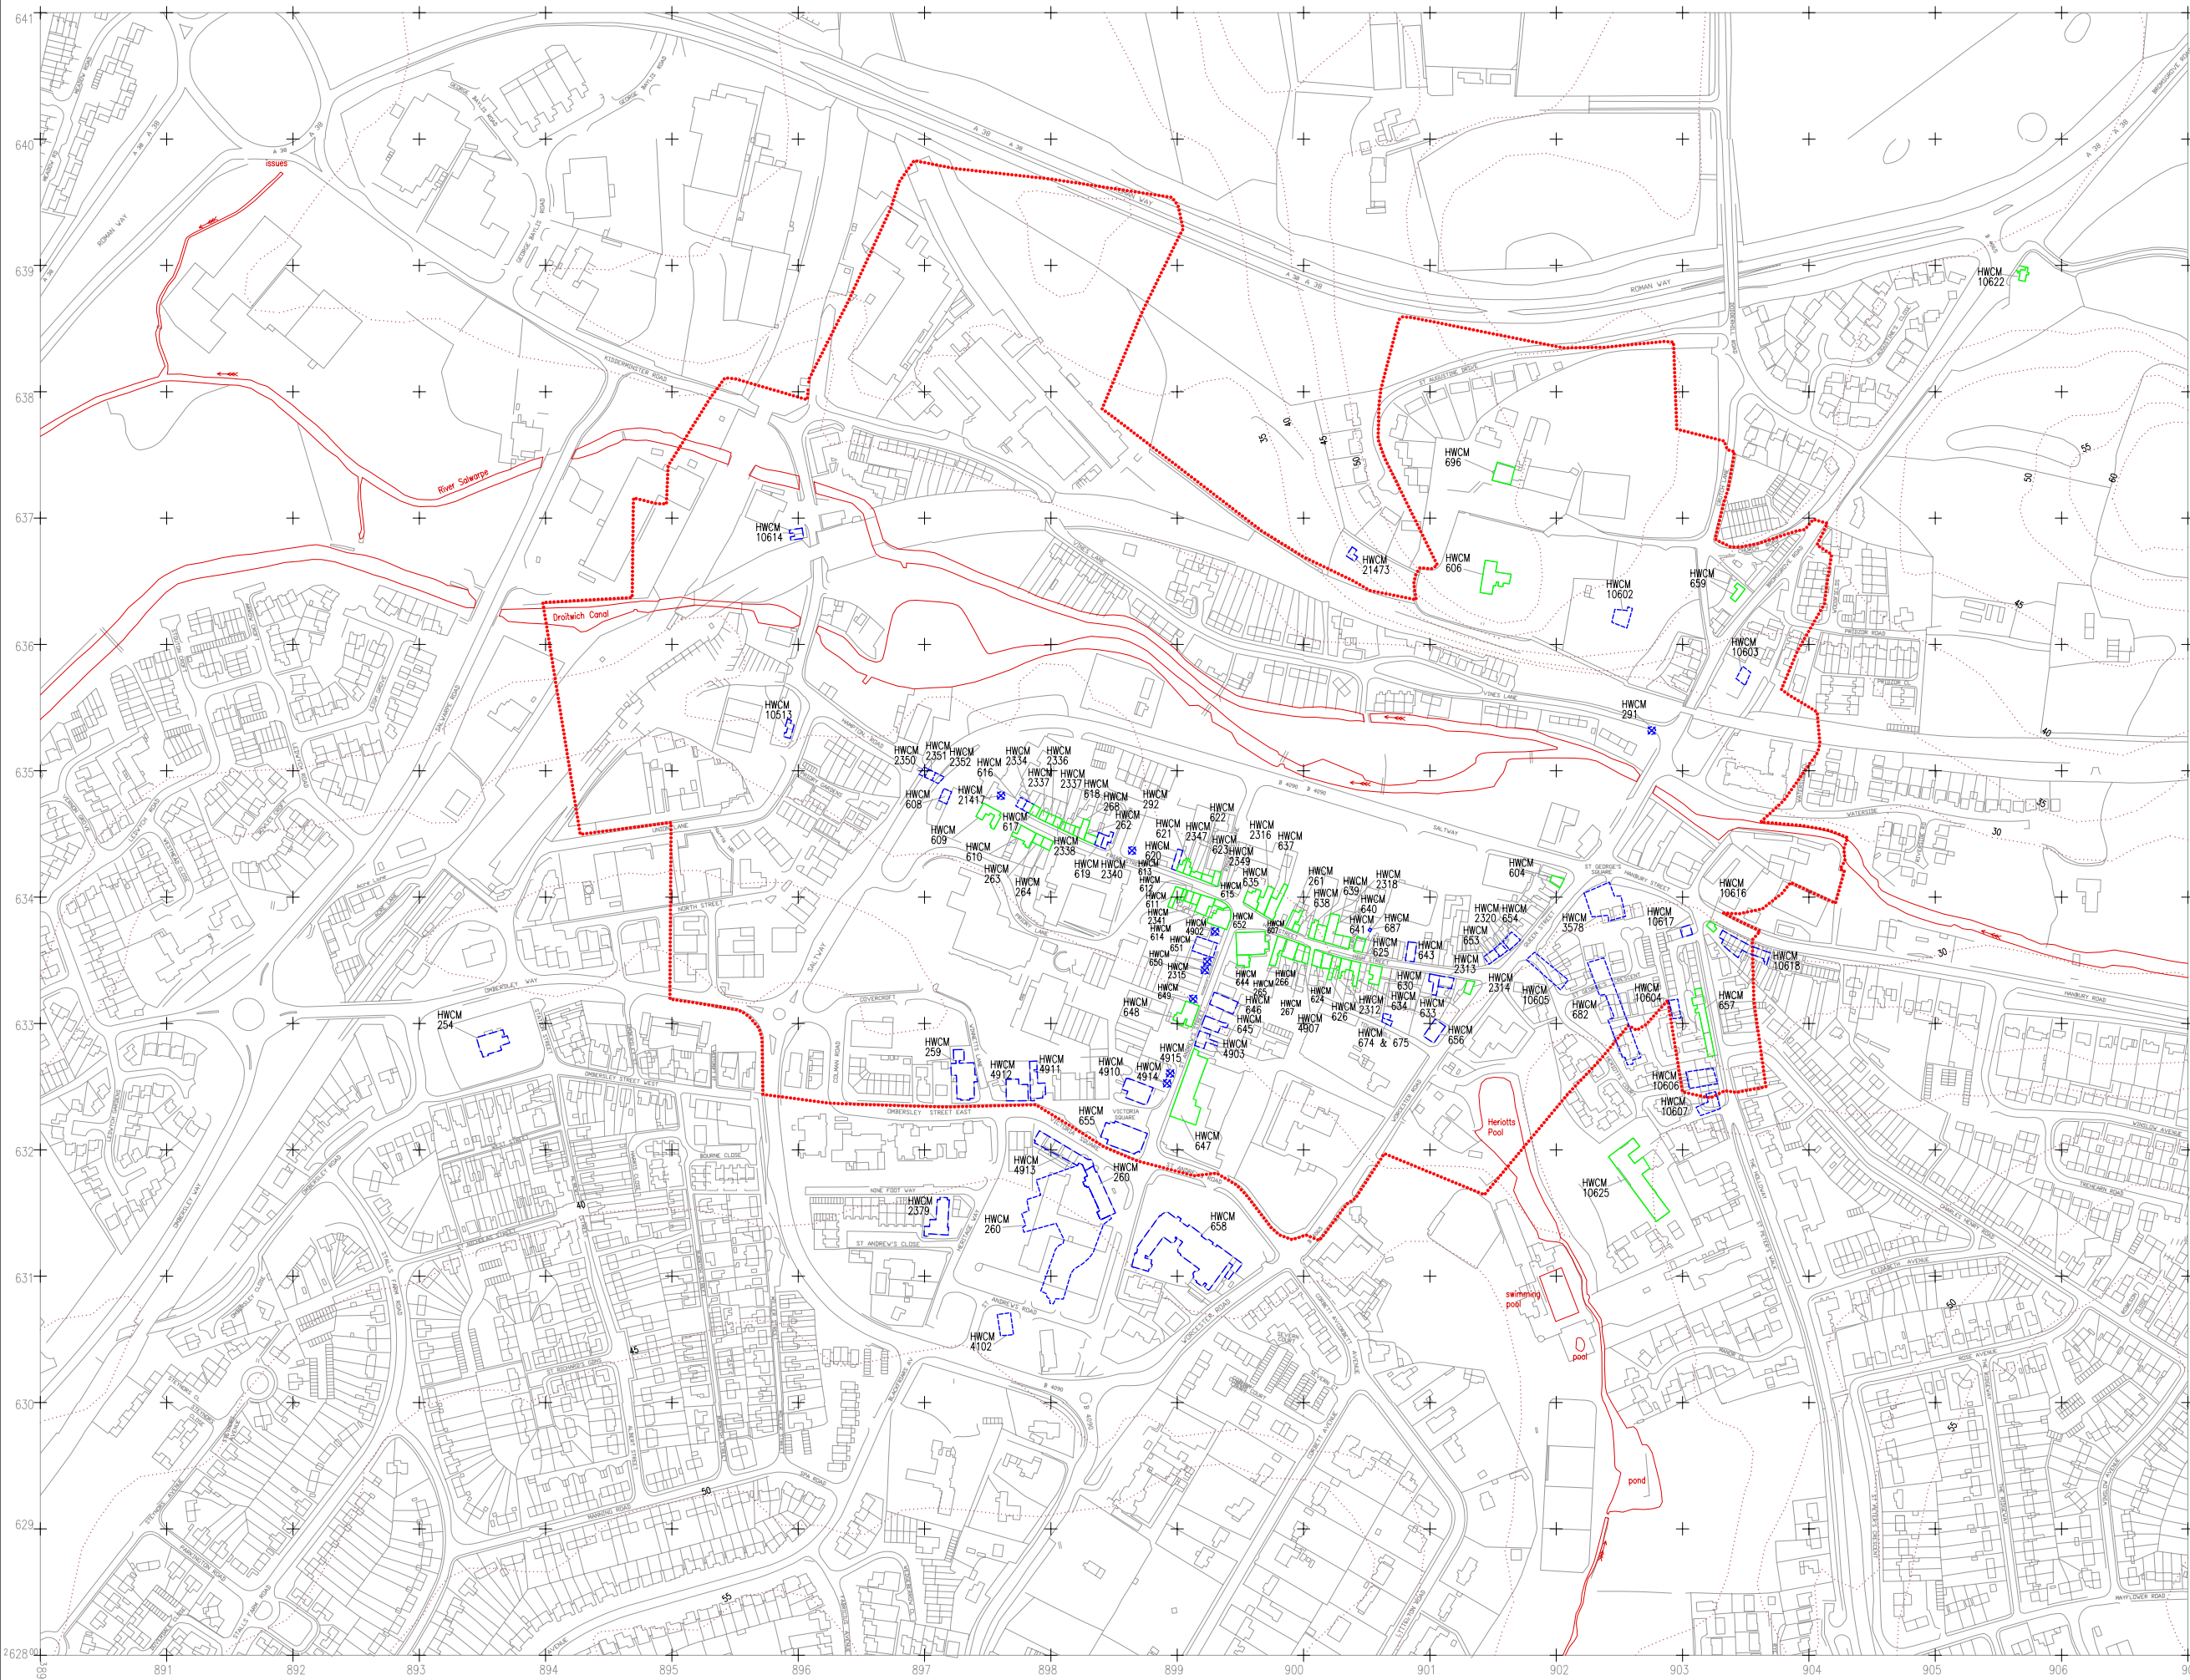

The
Central Marches
Historic Towns Survey

Droitwich
Hereford & Worcester

Historic buildings
(listed & other recorded buildings)
and urban area
1:5000
date: 1996 LT/CMH/SJW

1. KEY:
2. HWCN ***** Listed Buildings
   - HWCN ***** Historic Buildings
   - HWCN ***** Demolished Buildings
   - Urban Area