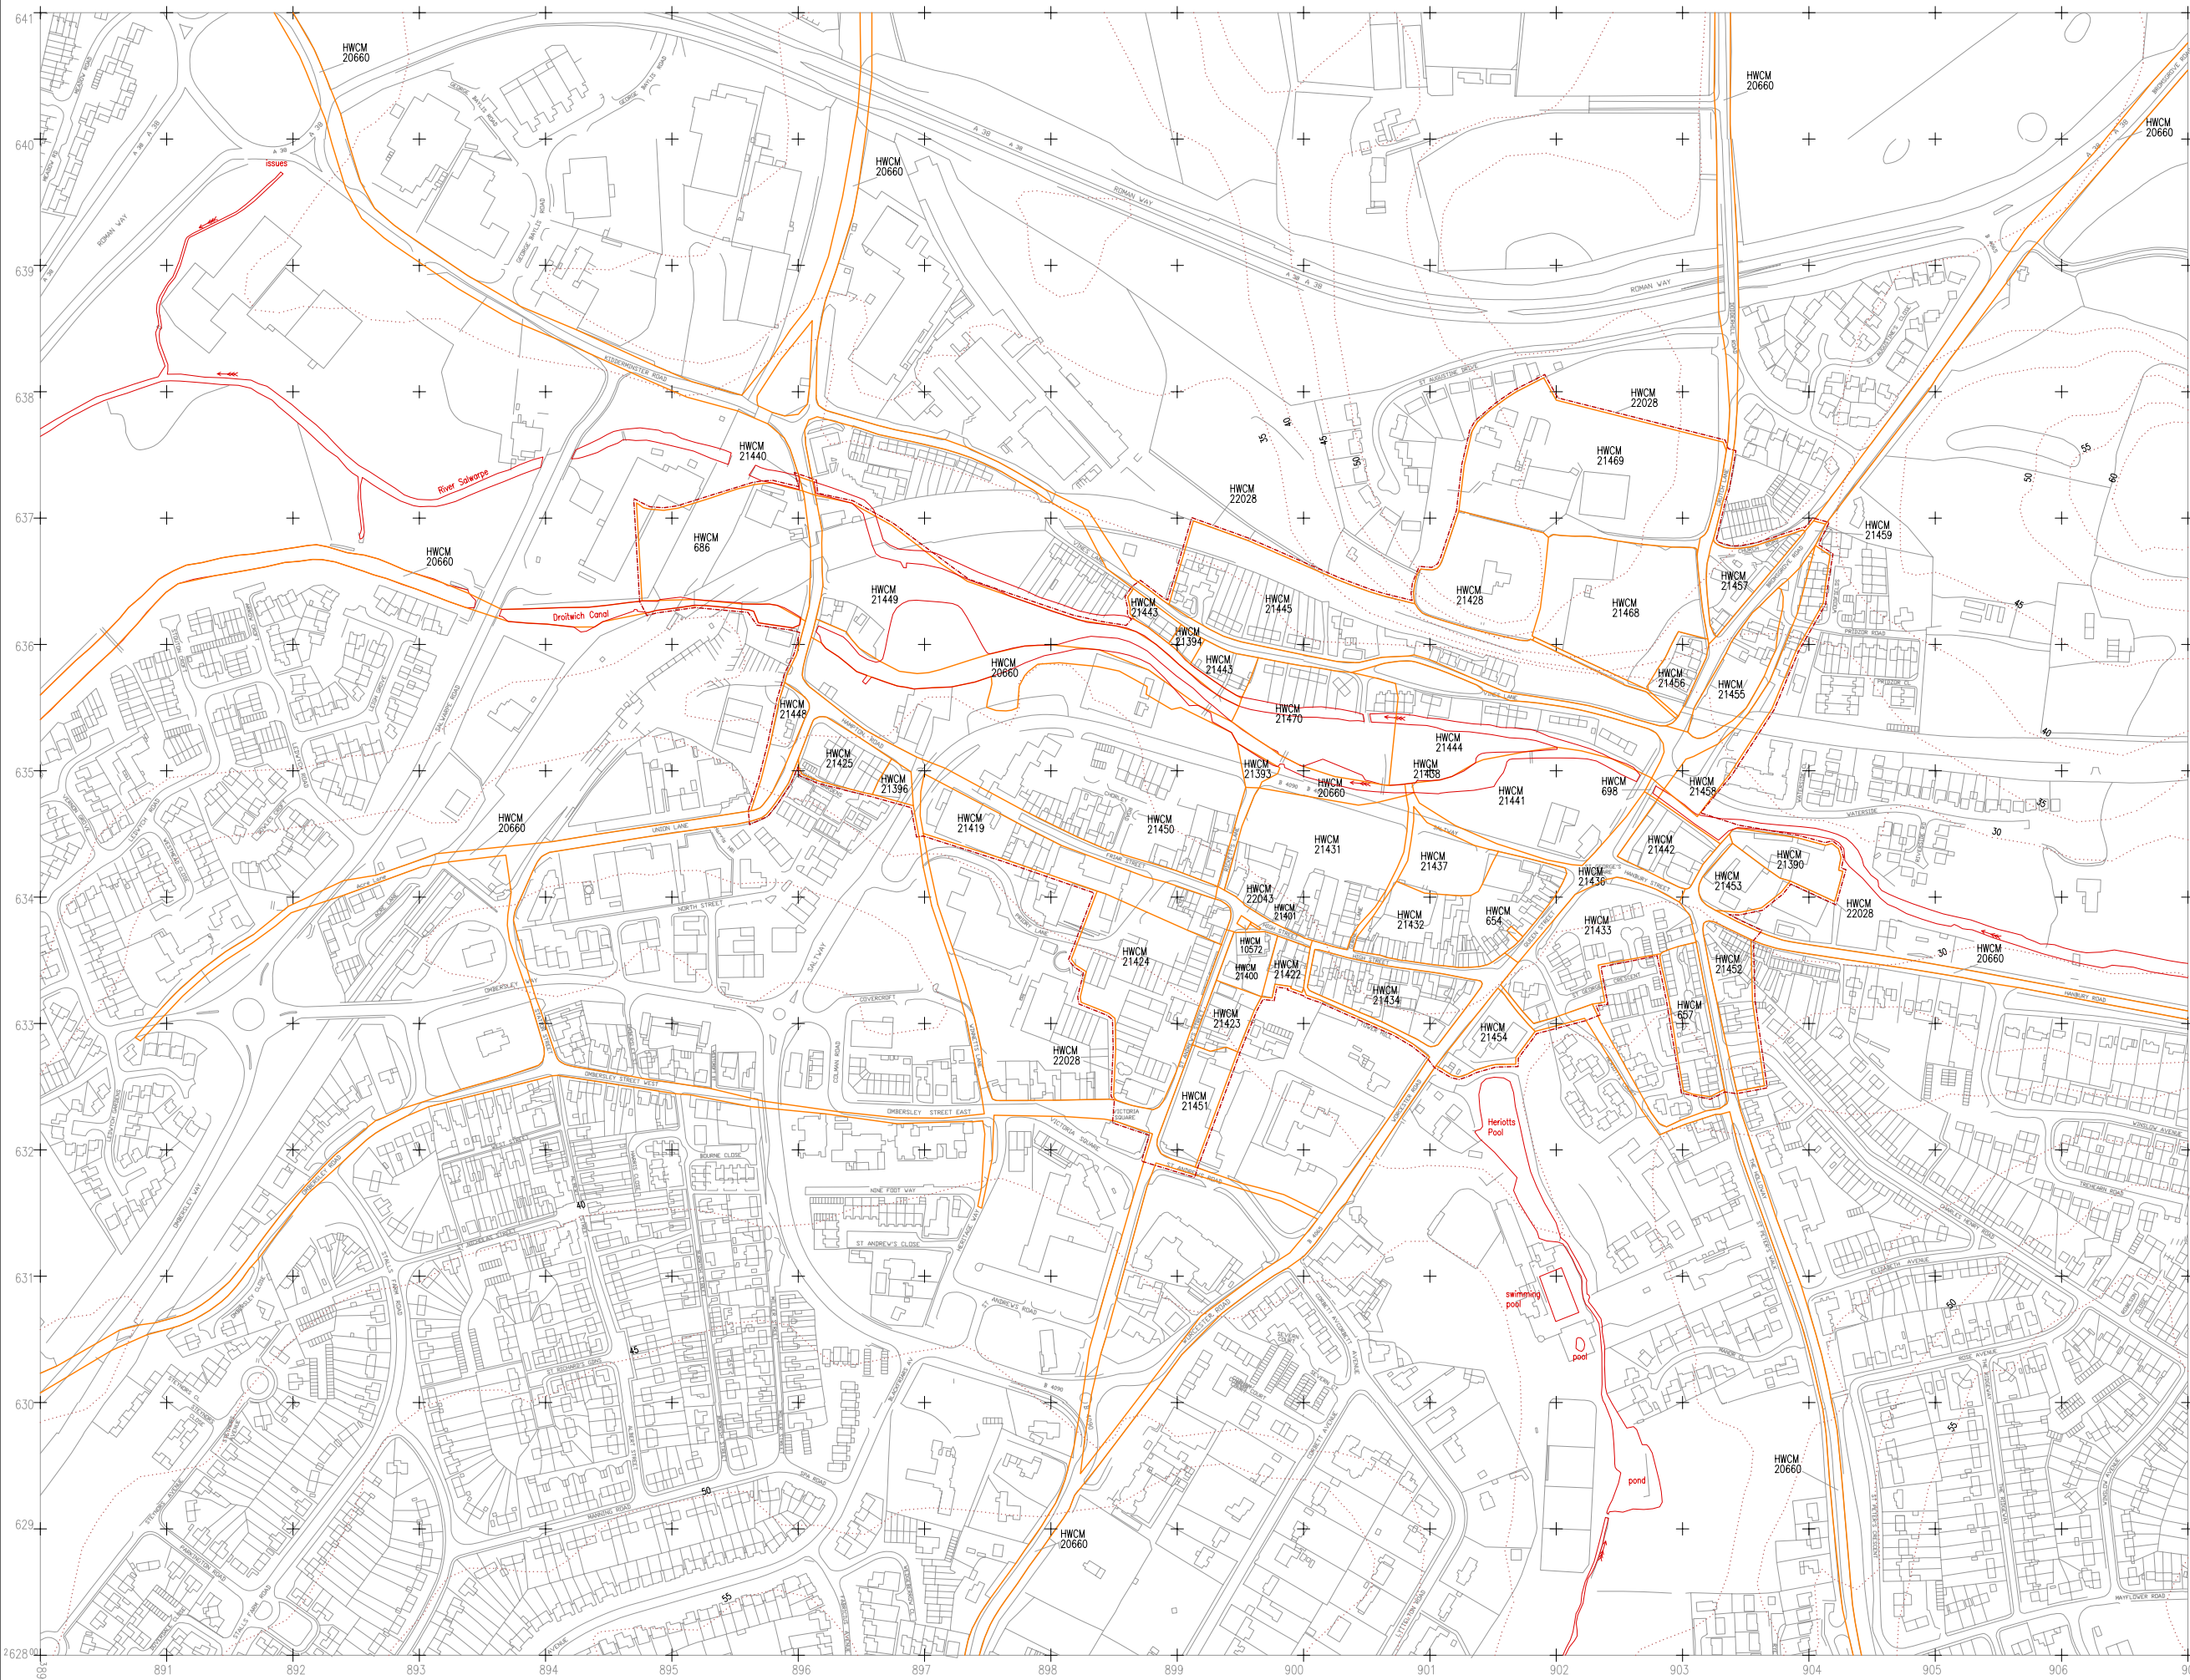

KEY:

-  Post-medieval Urban Component
-  Post-medieval Urban Form

Based upon the 1988 Ordnance Survey mapping with the permission of the Controller of Her Majesty's Stationery Office © Crown copyright. Unauthorised reproduction infringes Crown copyright and may lead to prosecution or civil proceedings. Hereford and Worcester County Council, LA07666X.1993