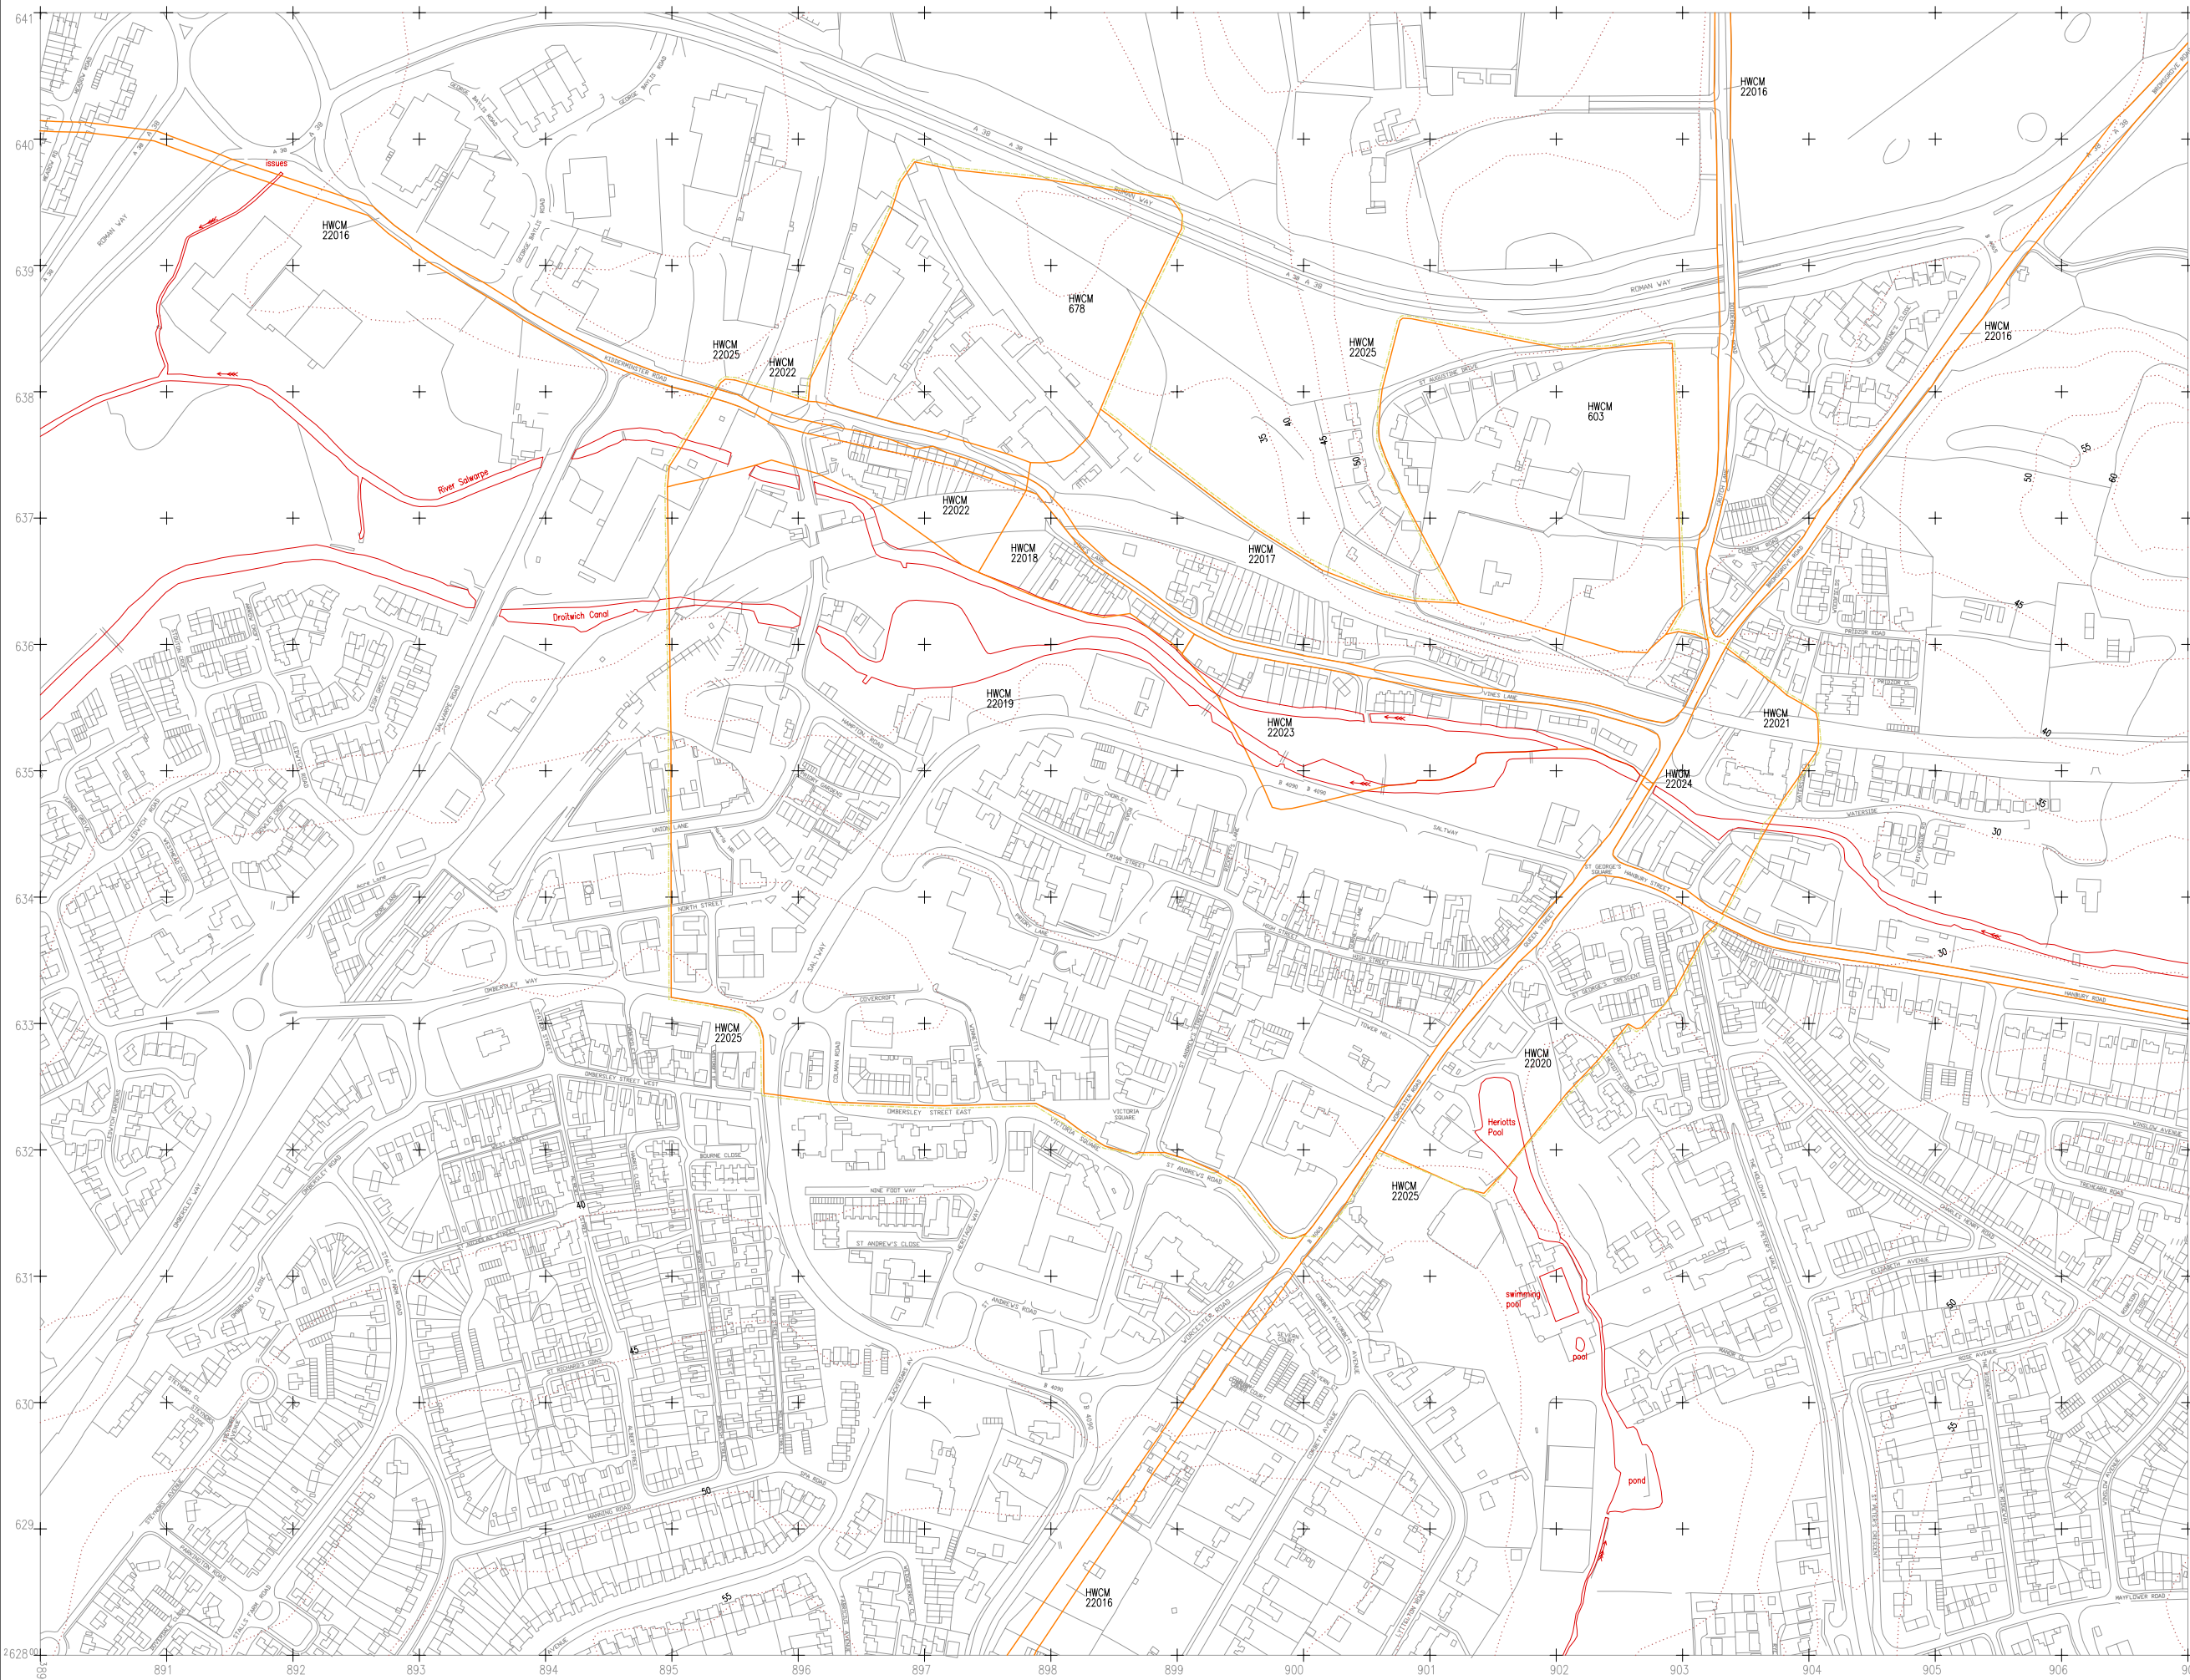

KEY:

Roman Urban Component

Roman Urban Form