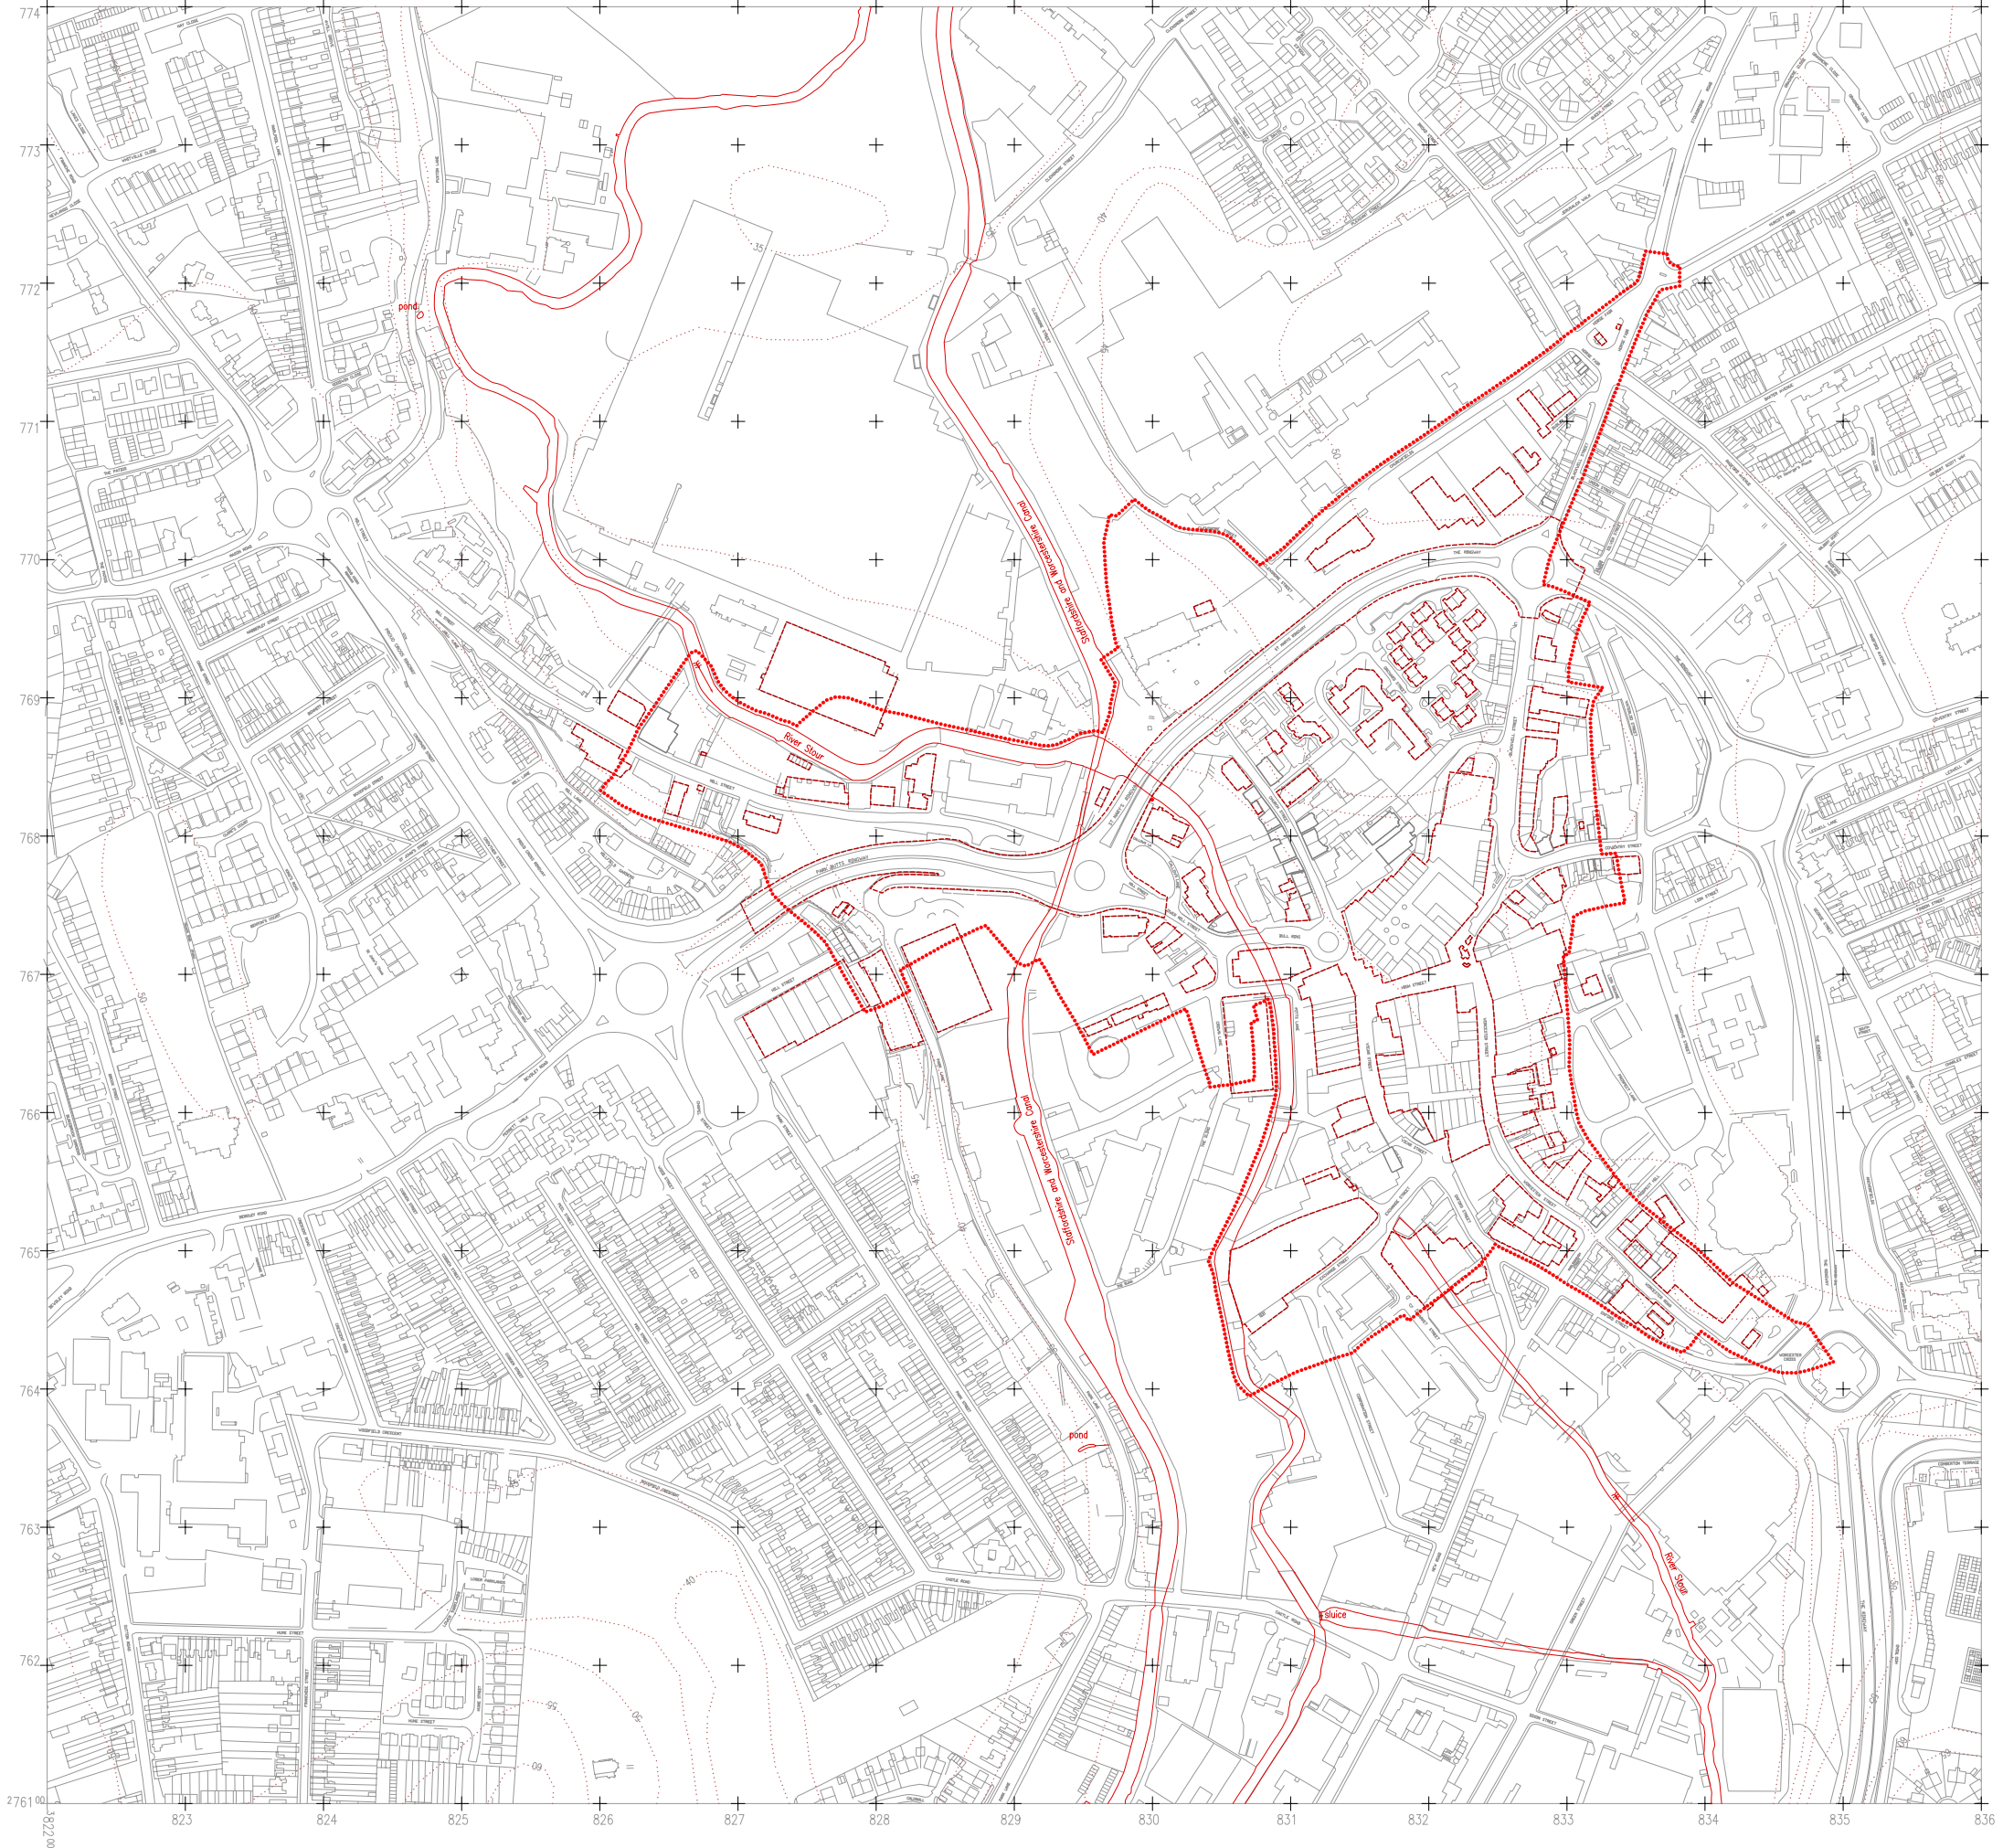

<p><i>The Central Marches Historic Towns Survey</i></p> <p>County Archaeological Service Hereford & Worcester County Council</p>	<p>Kidderminster Hereford & Worcester</p>
	<p>Observed cellarage and 20th century development</p>
	<p>1:5000 date: 1996 LT/CMH/SJW</p>

KEY:

-  18th/19th century Cellarage
-  20th century Development
-  Urban Area

Based upon the 1988 Ordnance Survey mapping with the permission of the Controller of Her Majesty's Stationery Office © Crown copyright. Unauthorised reproduction infringes Crown copyright and may lead to prosecution or civil proceedings. Hereford and Worcester County Council, LA07666X, 1993