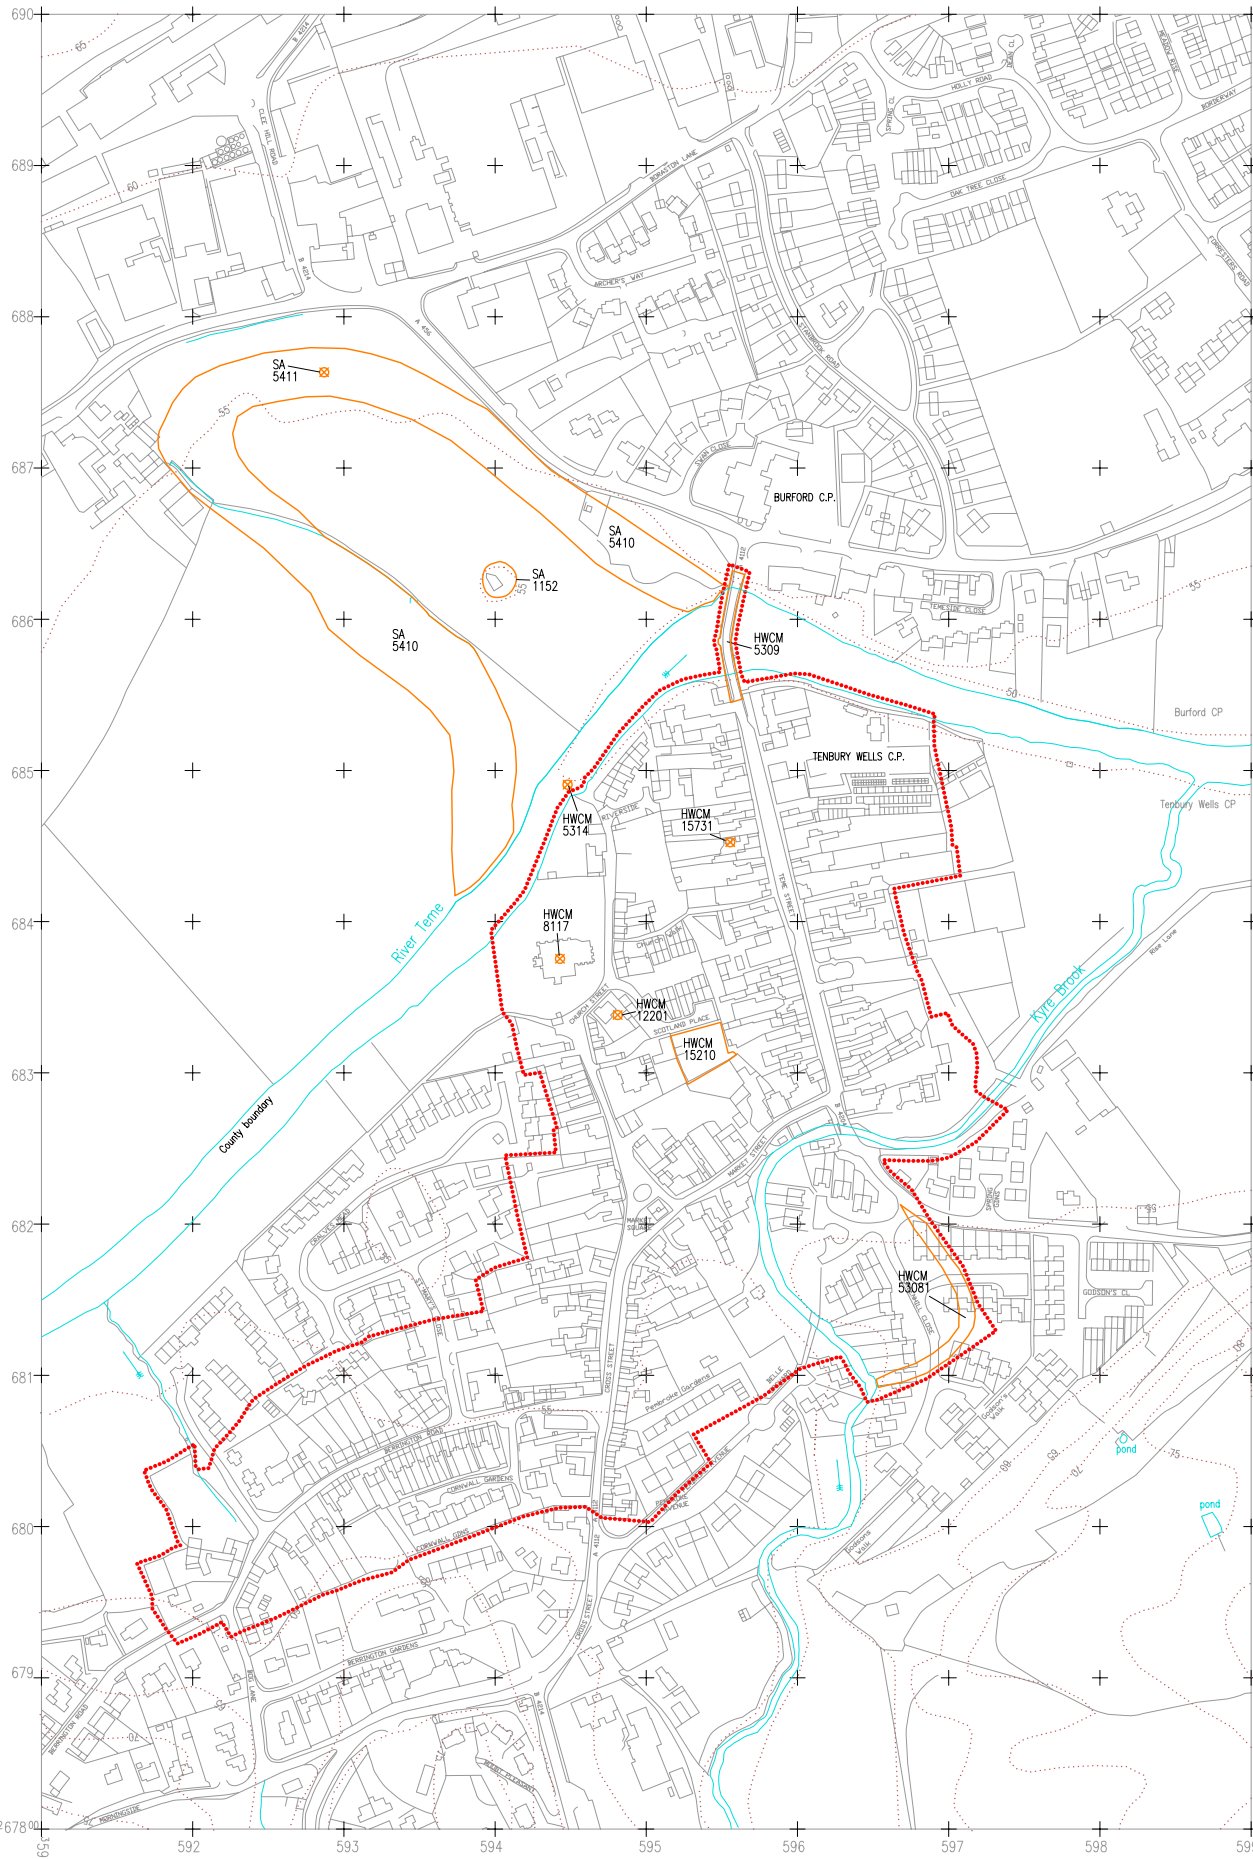

*The
Central Marches
Historic Towns Survey*

County Archaeological Service
Hereford & Worcester
County Council

Tenbury
Hereford & Worcester
Archaeological Remains
and urban area

1:5000
date: 1996 LT/CMH/SJW

KEY:

-  HWC **** Archaeological Sites (area)
-  HWC **** Archaeological Sites (point)
-  Urban Area

Based upon the 1988 Ordnance Survey mapping with the permission of the Controller of Her Majesty's Stationery Office © Crown copyright. Unauthorised reproduction infringes Crown copyright and may lead to prosecution or civil proceedings Hereford and Worcester County Council, LA07666X, 1993