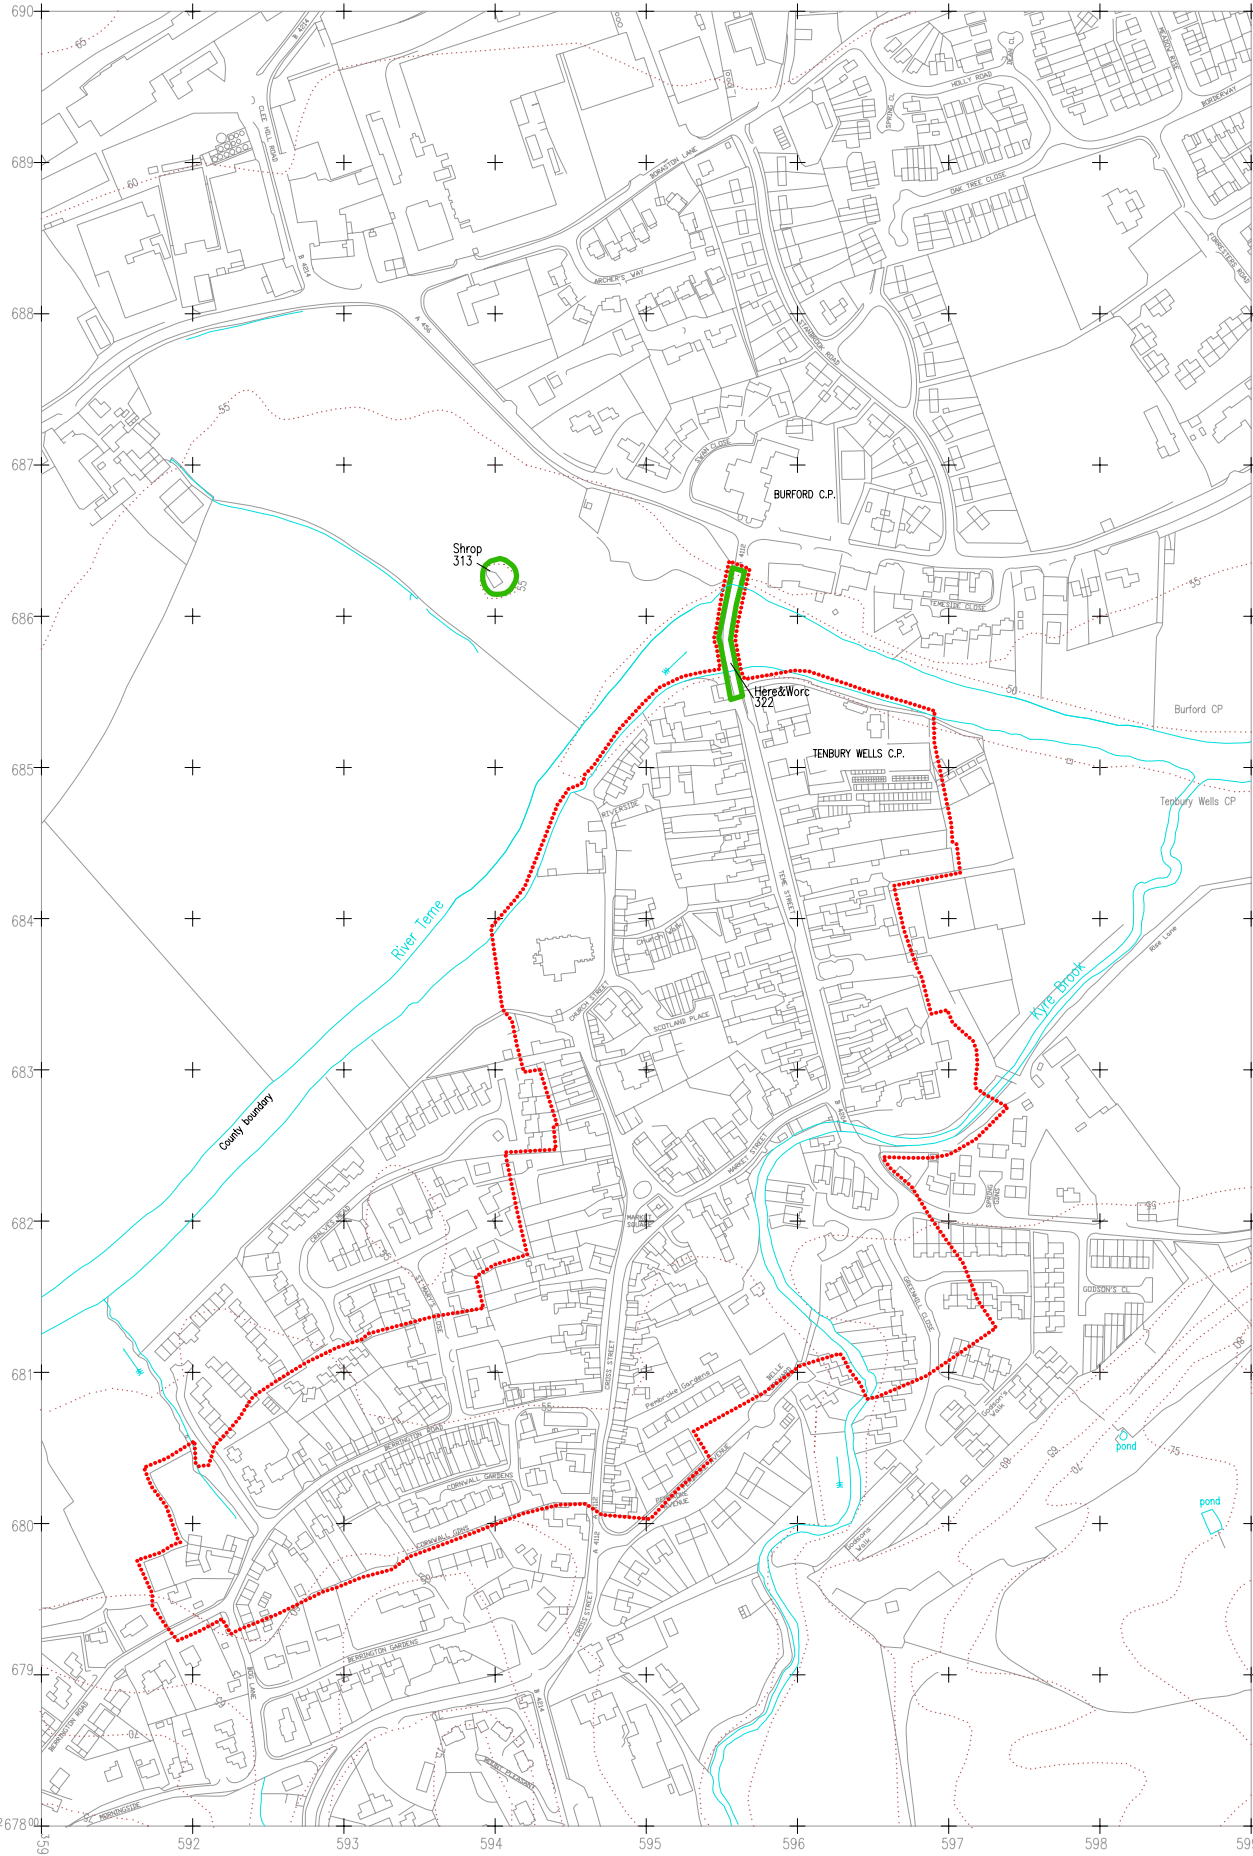

*The
Central Marches
Historic Towns Survey*

County Archaeological Service
Hereford & Worcester
County Council

Tenbury
Hereford & Worcester

Archaeological
Constraints
1:5000
Plotted: 1996

LT/CMH/SJW

KEY:

Scheduled Ancient Monuments

Urban Area