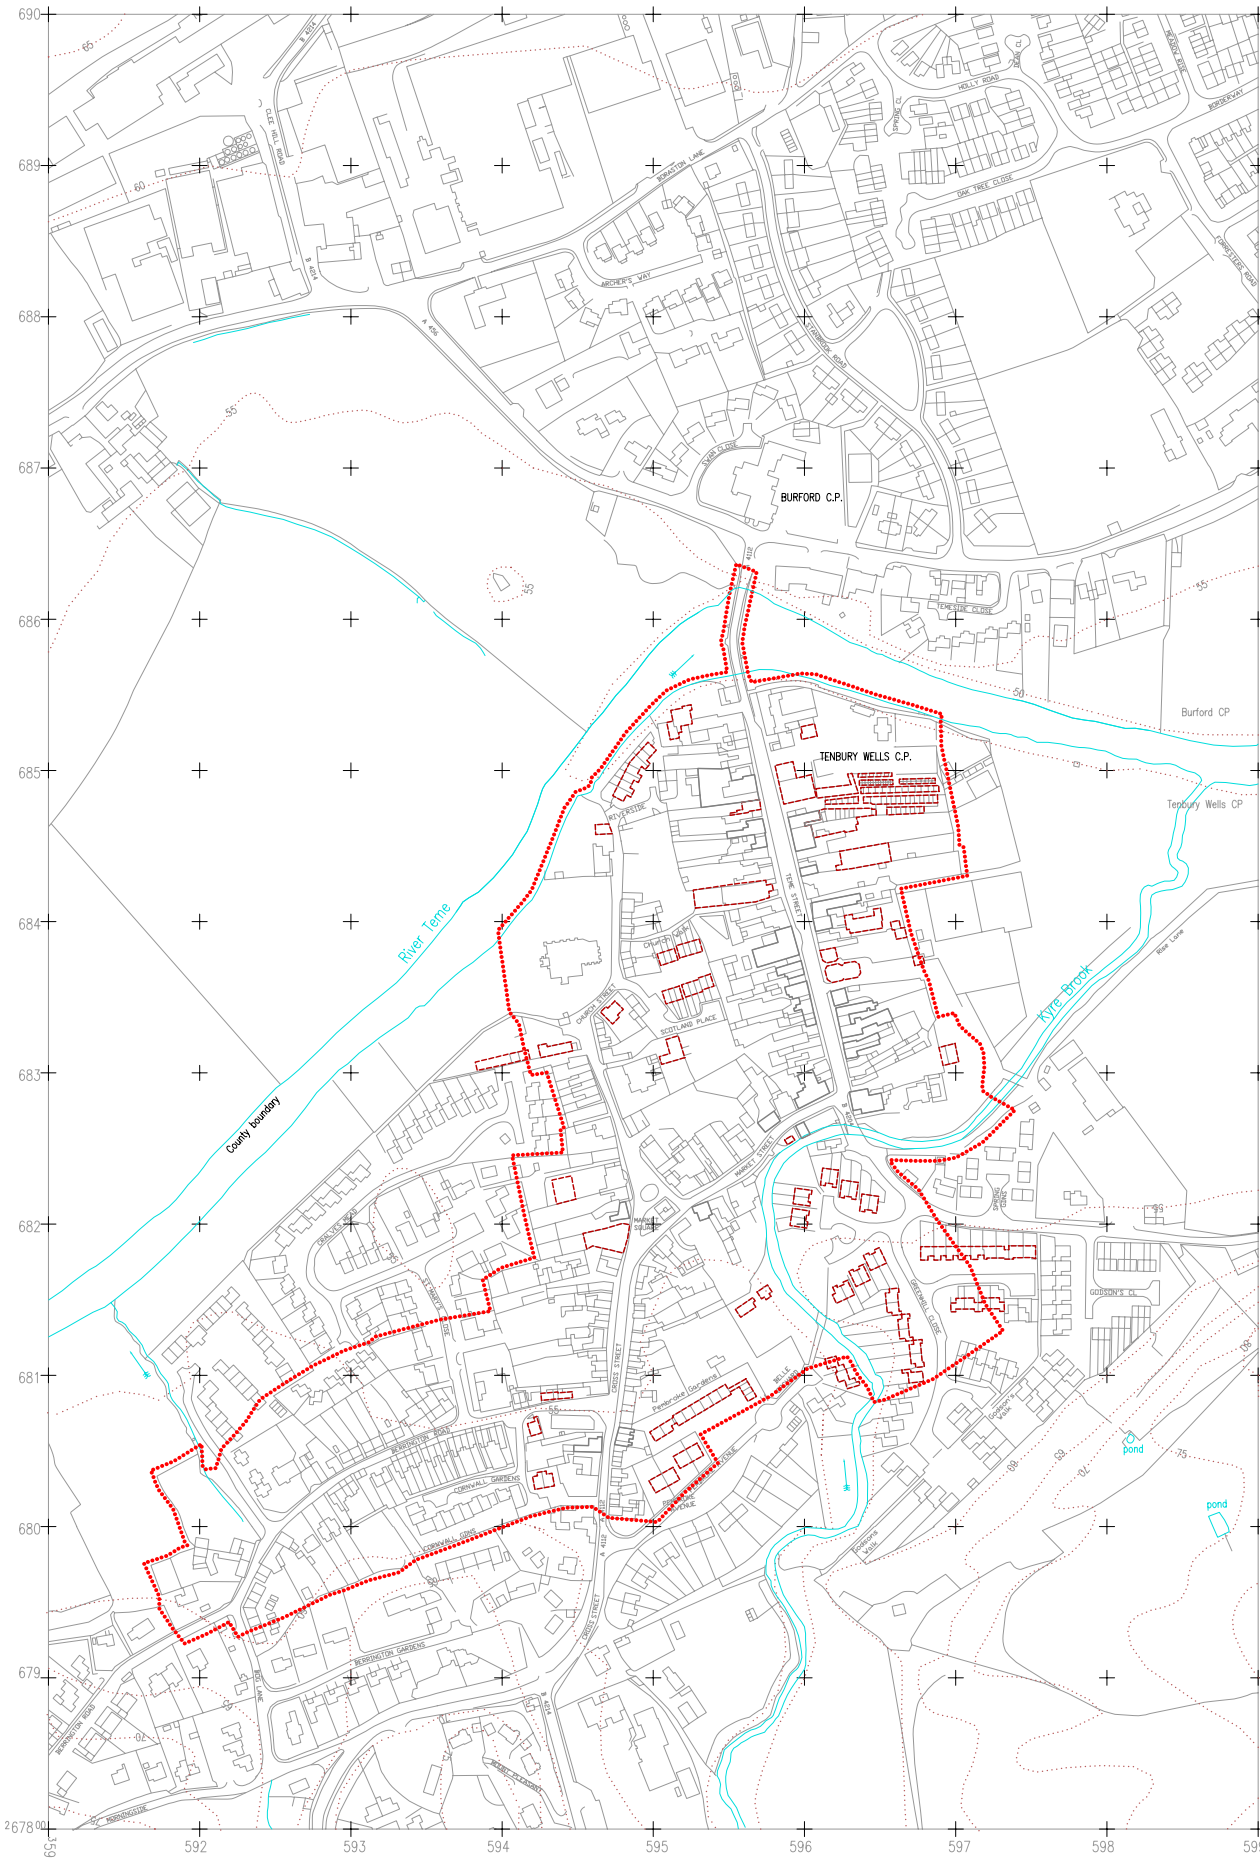

*The  
Central Marches  
Historic Towns Survey*

County Archaeological Service  
Hereford & Worcester  
County Council

**Tenbury**  
Hereford & Worcester

Observed cellarage and  
20th century development

1:5000

date: 1996 LT/CMH/SJW

KEY:

-  18th/19th century Cellarage
-  20th century Development
-  Urban Area

Based upon the 1988 Ordnance Survey mapping with the permission of the Controller of Her Majesty's Stationery Office © Crown copyright. Unauthorised reproduction infringes Crown copyright and may lead to prosecution or civil proceedings Hereford and Worcester County Council, LA07666X, 1993