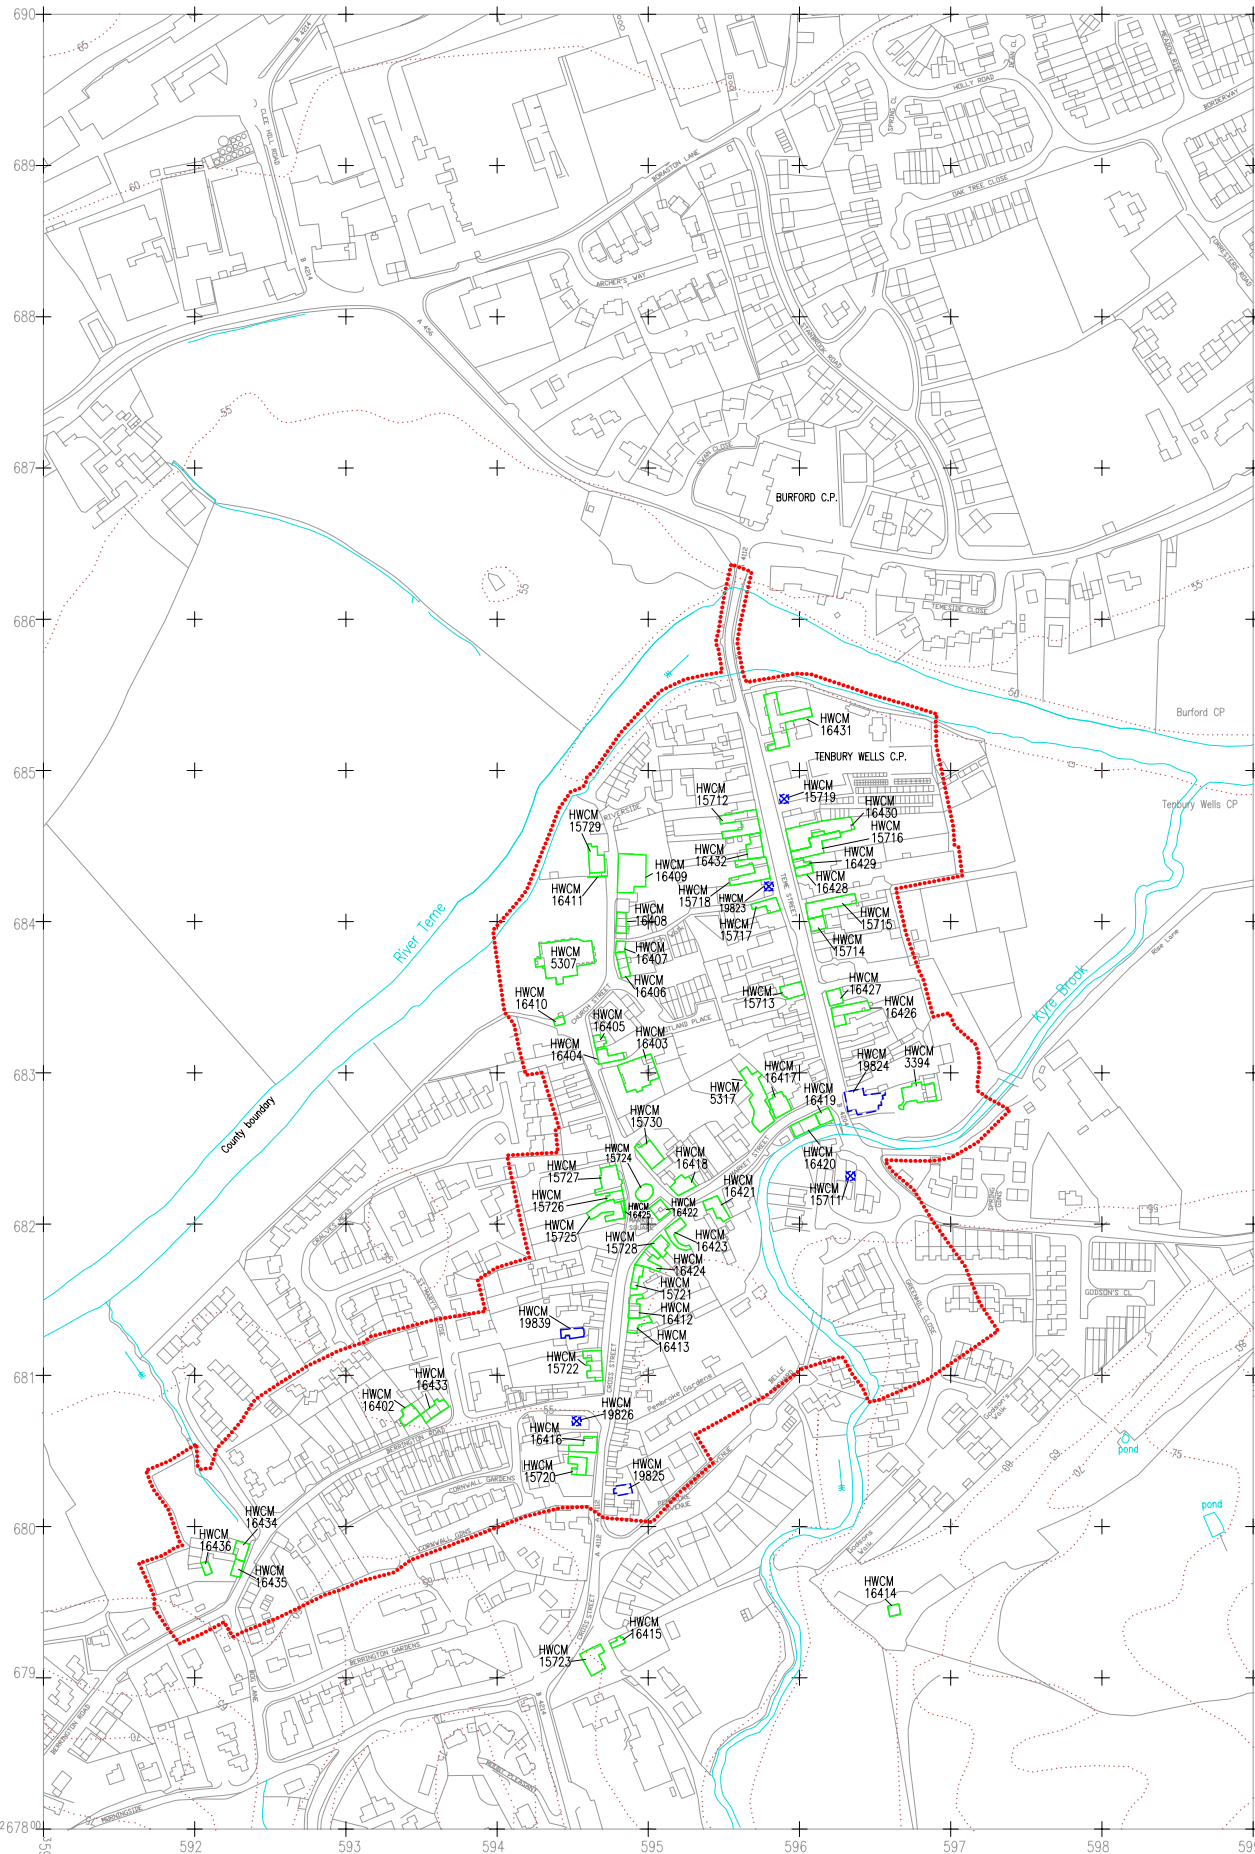

*The
Central Marches
Historic Towns Survey*

County Archaeological Service
Hereford & Worcester
County Council

Tenbury
Hereford & Worcester
Historic buildings
(listed & other recorded buildings)
and urban area
1:5000
date: 1996 LT/CMH/SJW

KEY:

- ▬ HWCN **** Listed Buildings
- ▬ HWCN **** Historic Buildings
- - - HWCN **** Demolished Buildings
- - - Urban Area