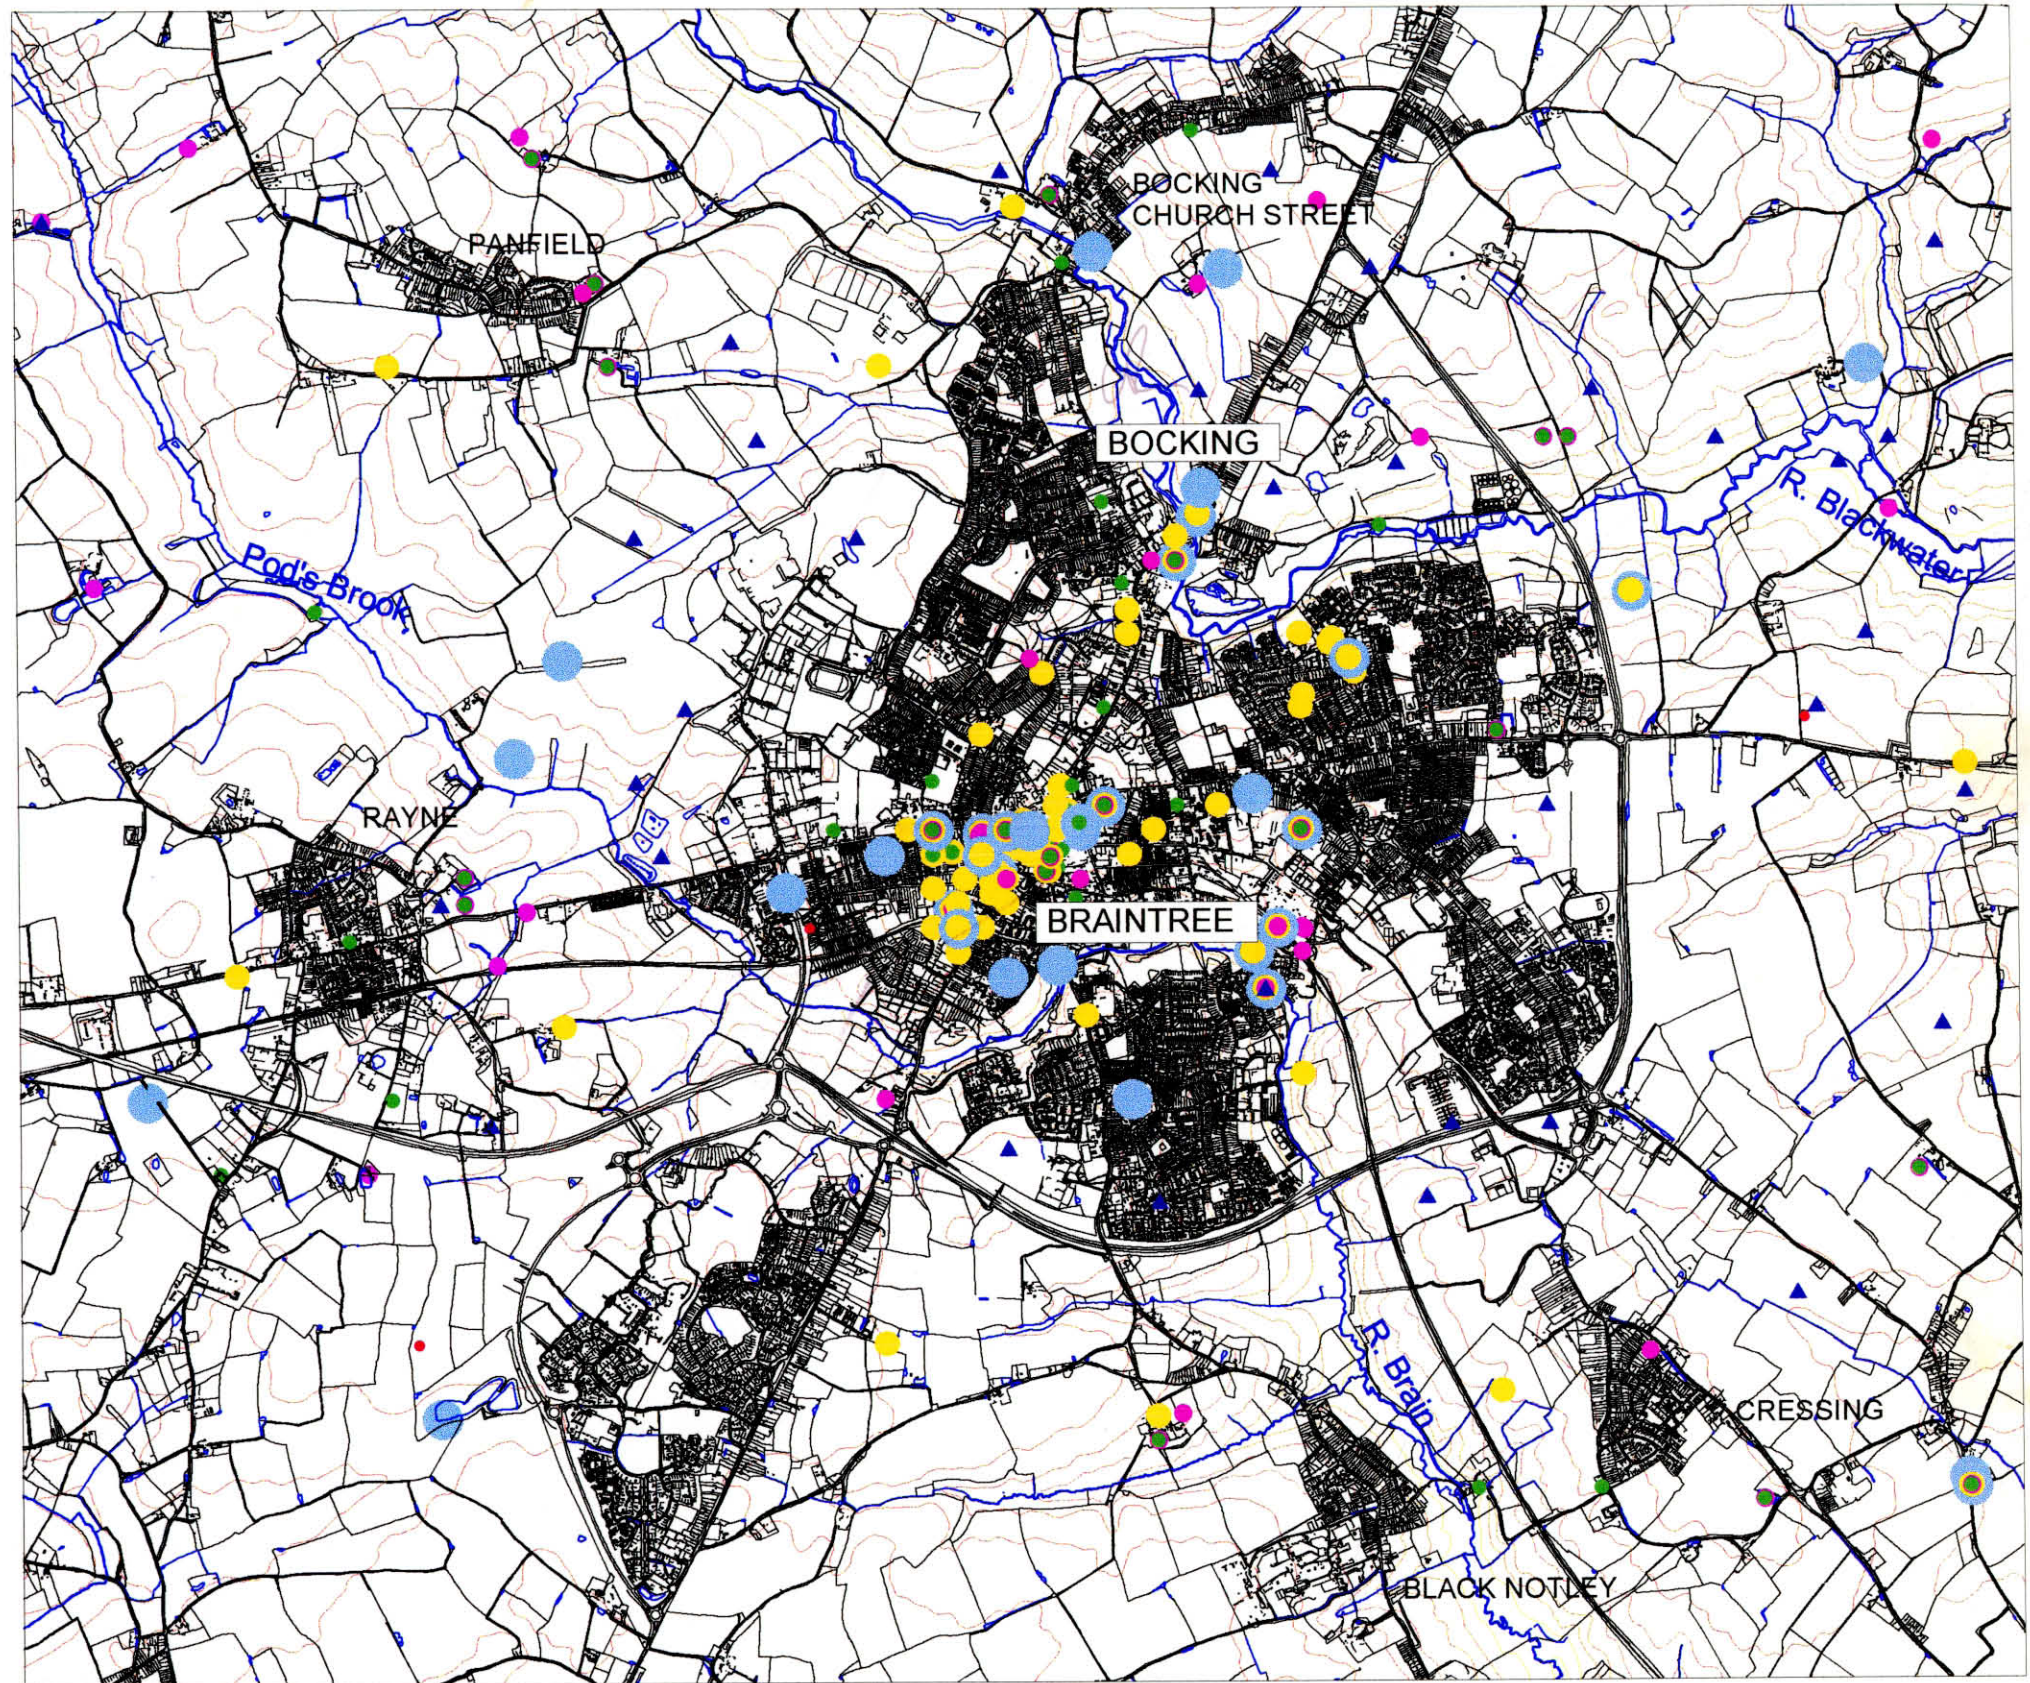

# BRAINTREE Environs

## SMR Sites

-  PREHISTORIC
-  ROMAN
-  MEDIEVAL
-  POST MEDIEVAL
-  MODERN
-  UNCERTAIN

0 1 2 Kilometers