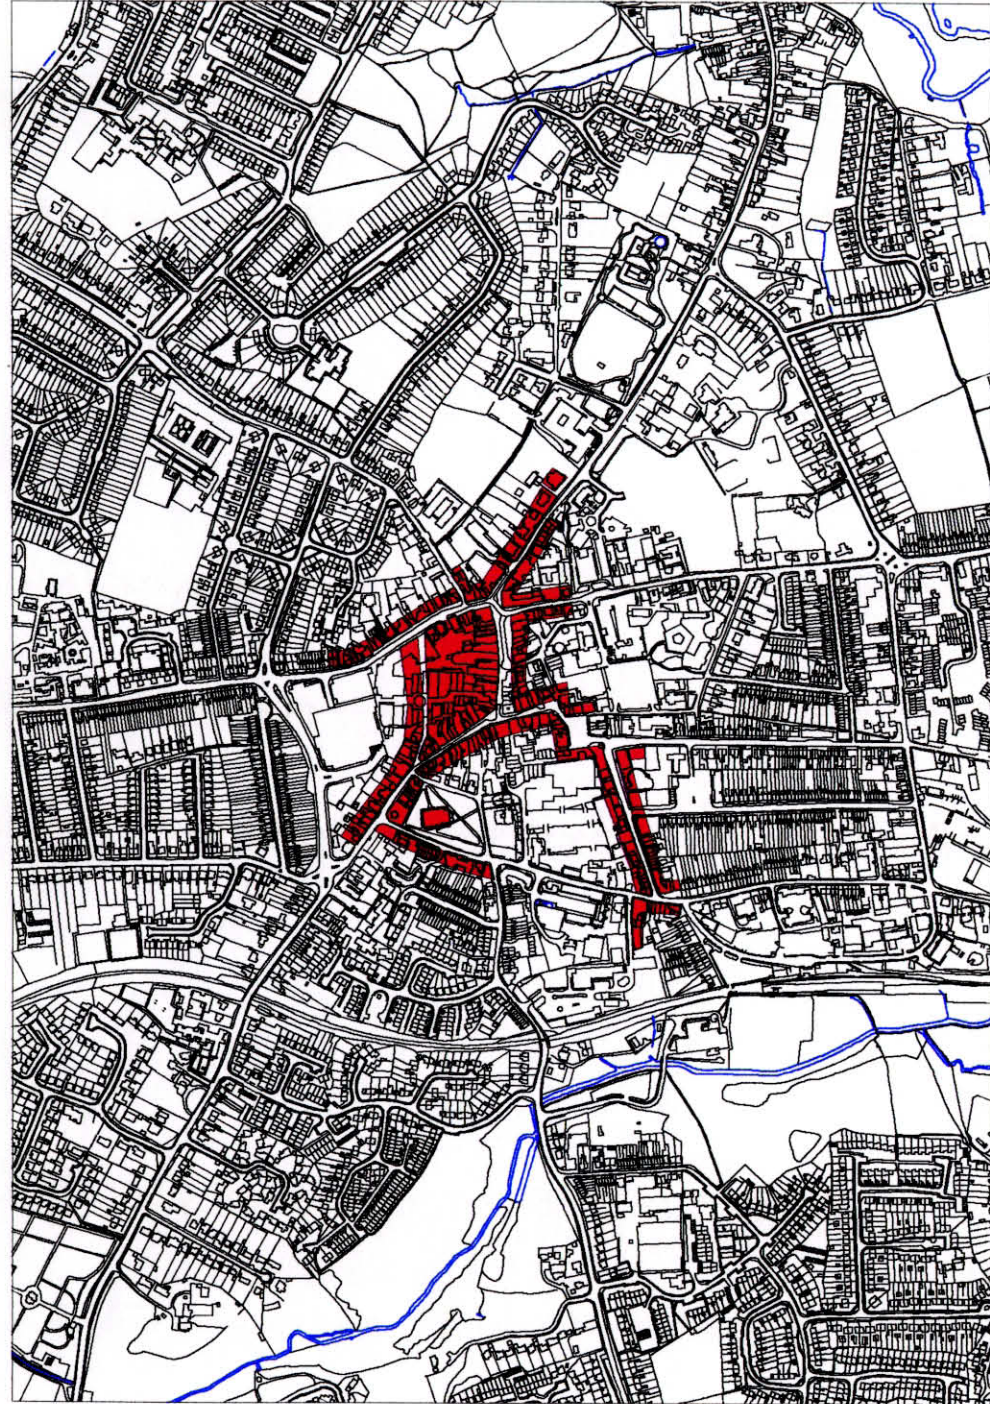

# Development of Braintree from the cartographic evidence

1777

1838-40

1881

0.5 0 0.5 1 Kilometers