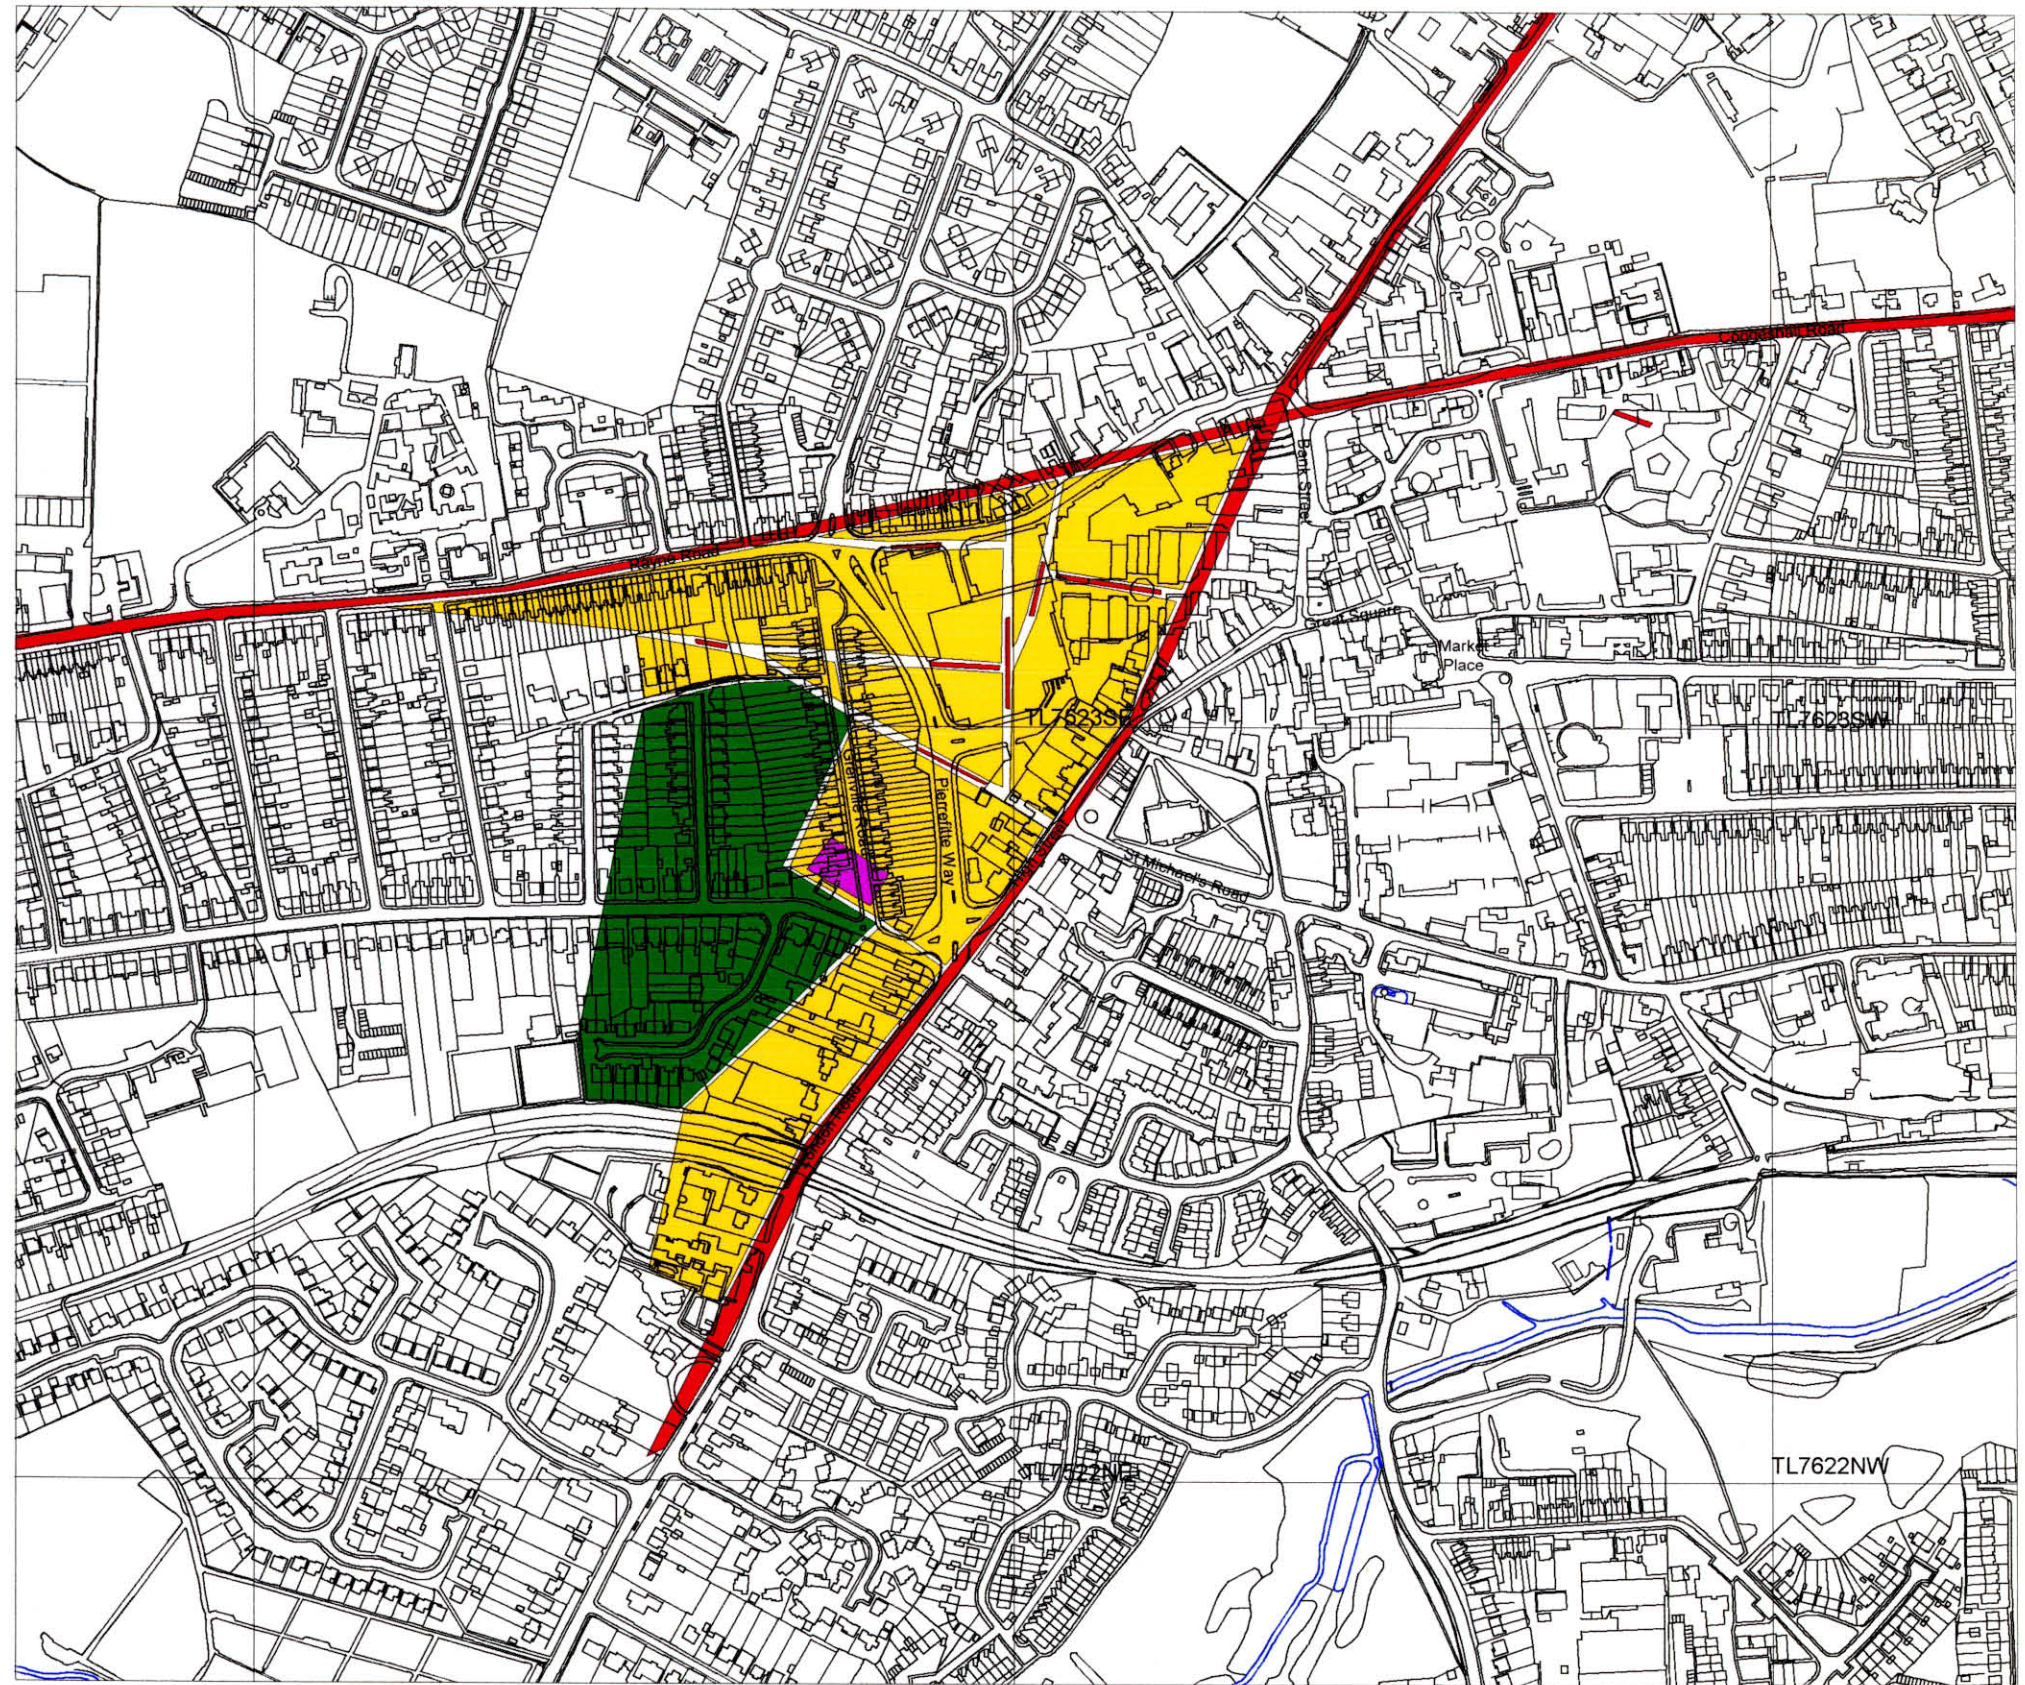

BRAINTREE ROMAN INTERPRETATION

KEY

-  BUILT-UP AREA
-  CEMETERY
-  POSSIBLE PUBLIC BUILDING
-  ROADS

0 100 200 300 400 500 Meters