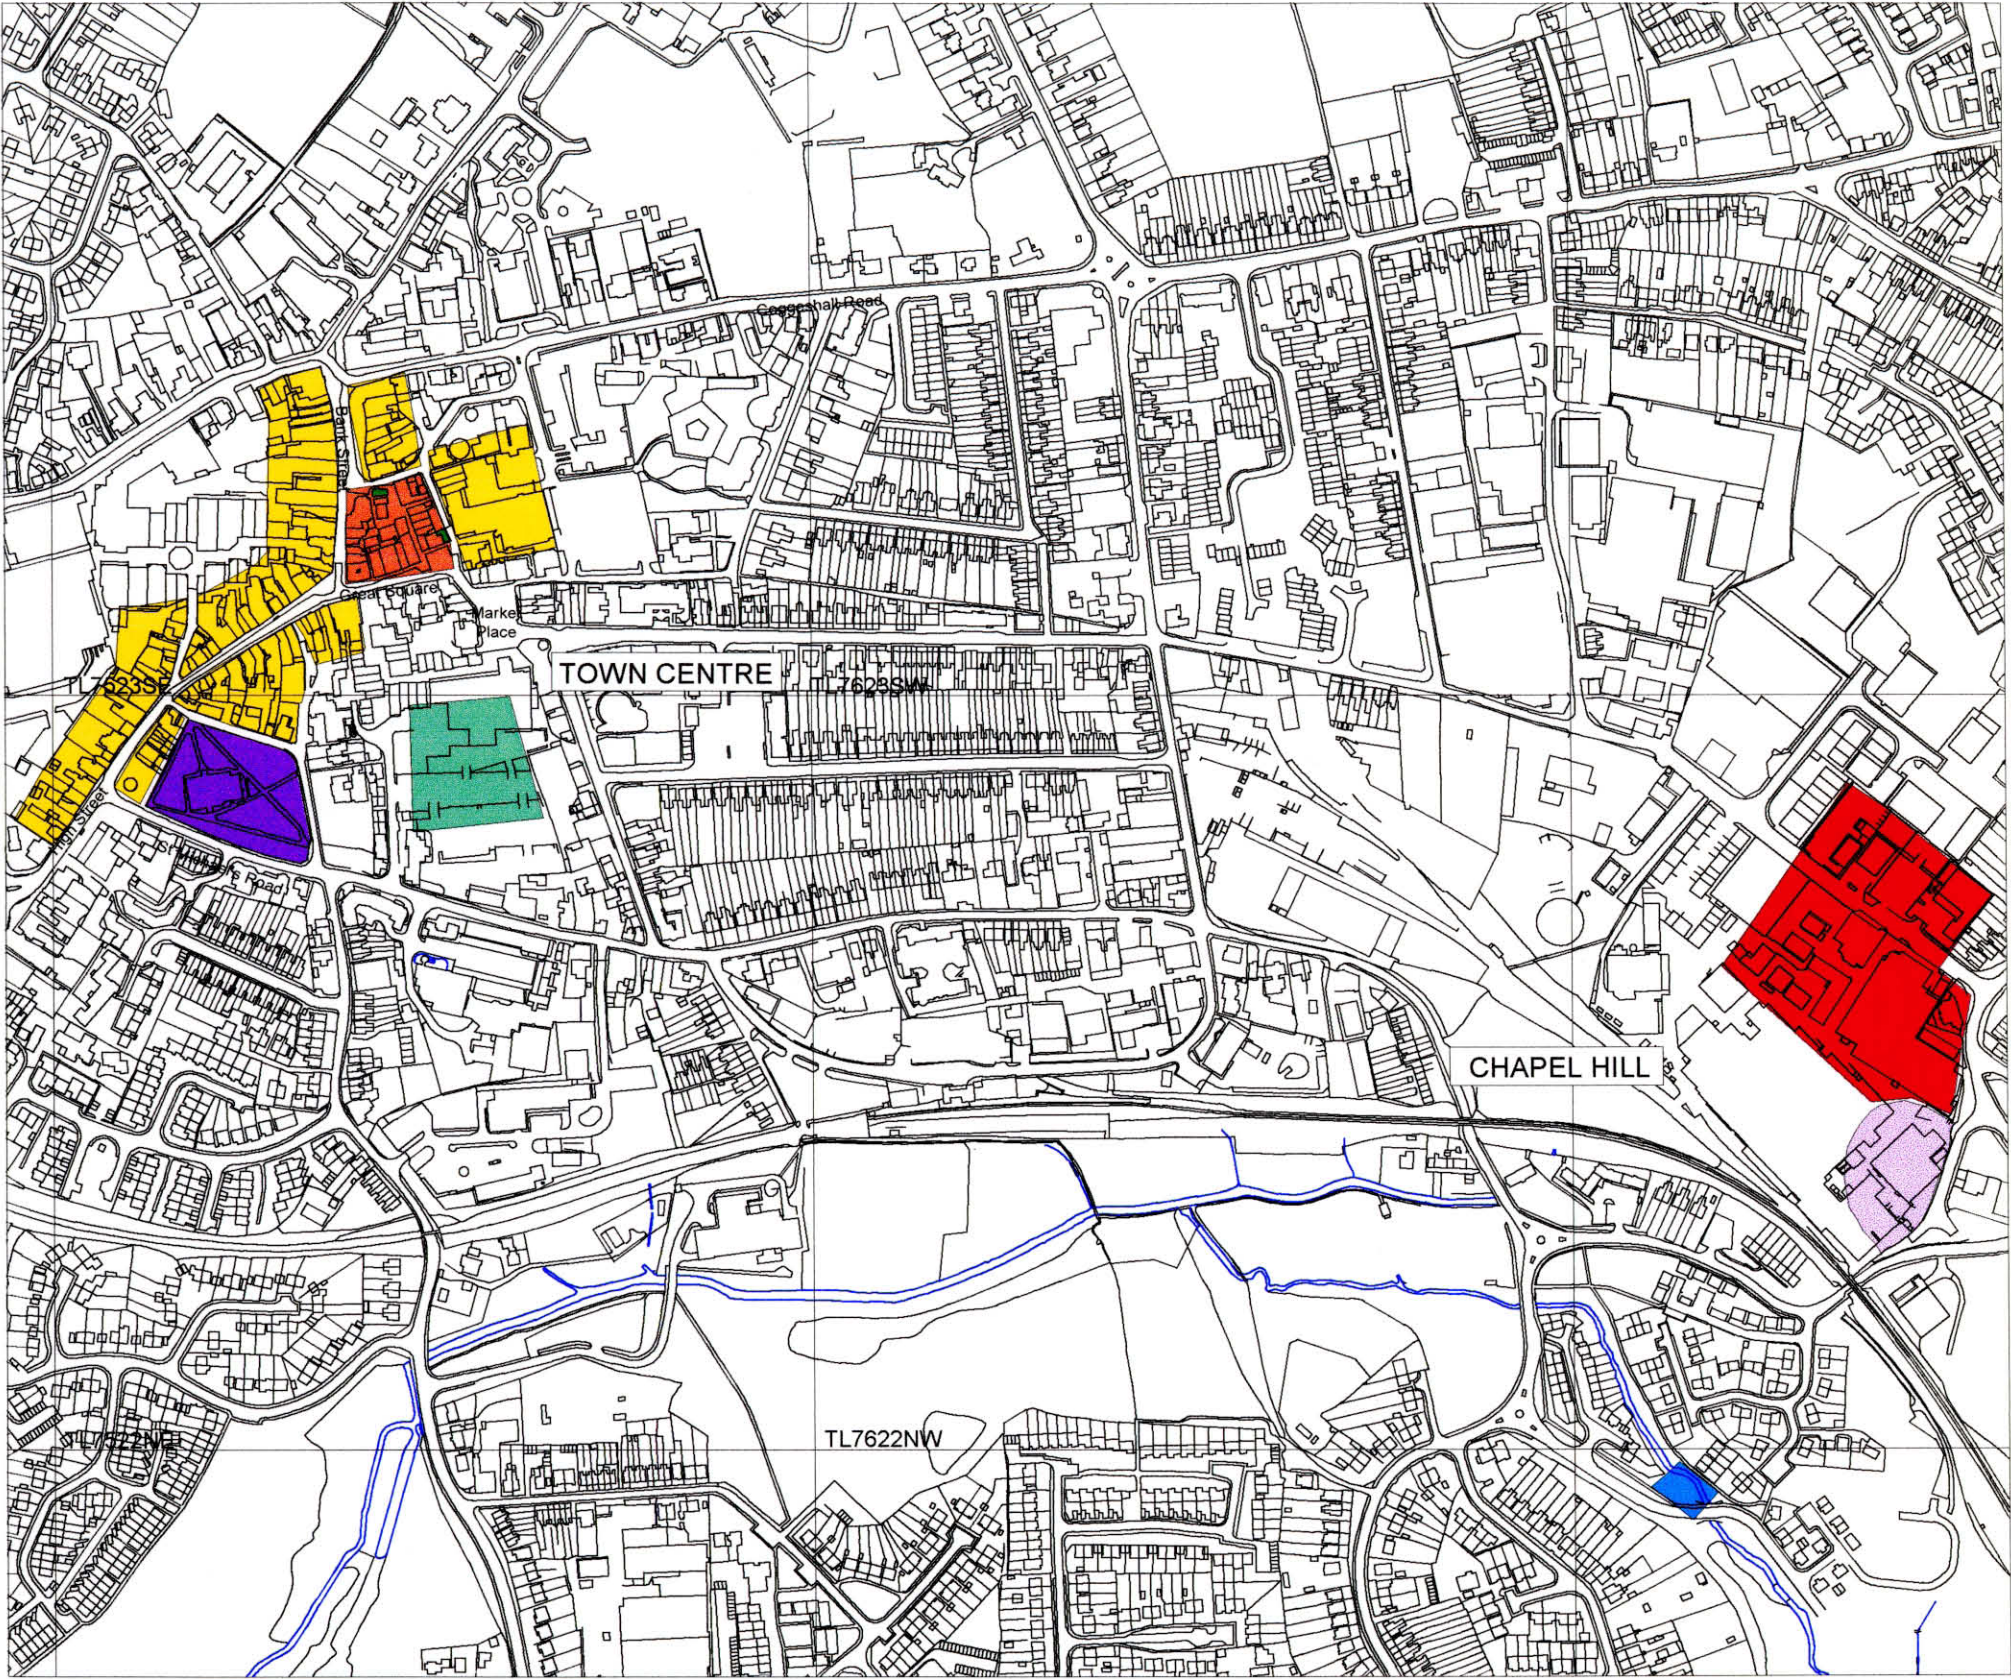

BRAINTREE MEDIEVAL INTERPRETATION

- KEY**
- BISHOP'S MANORHOUSE
 - BUILT-UP AREA
 - FAIR GROUND
 - MARKET-PLACE
 - MILLS
 - PARISH CHURCH OF ST MICHAEL
 - PUBLIC BUILDINGS
 - ST JOHN'S THE BAPTIST CHAPEL