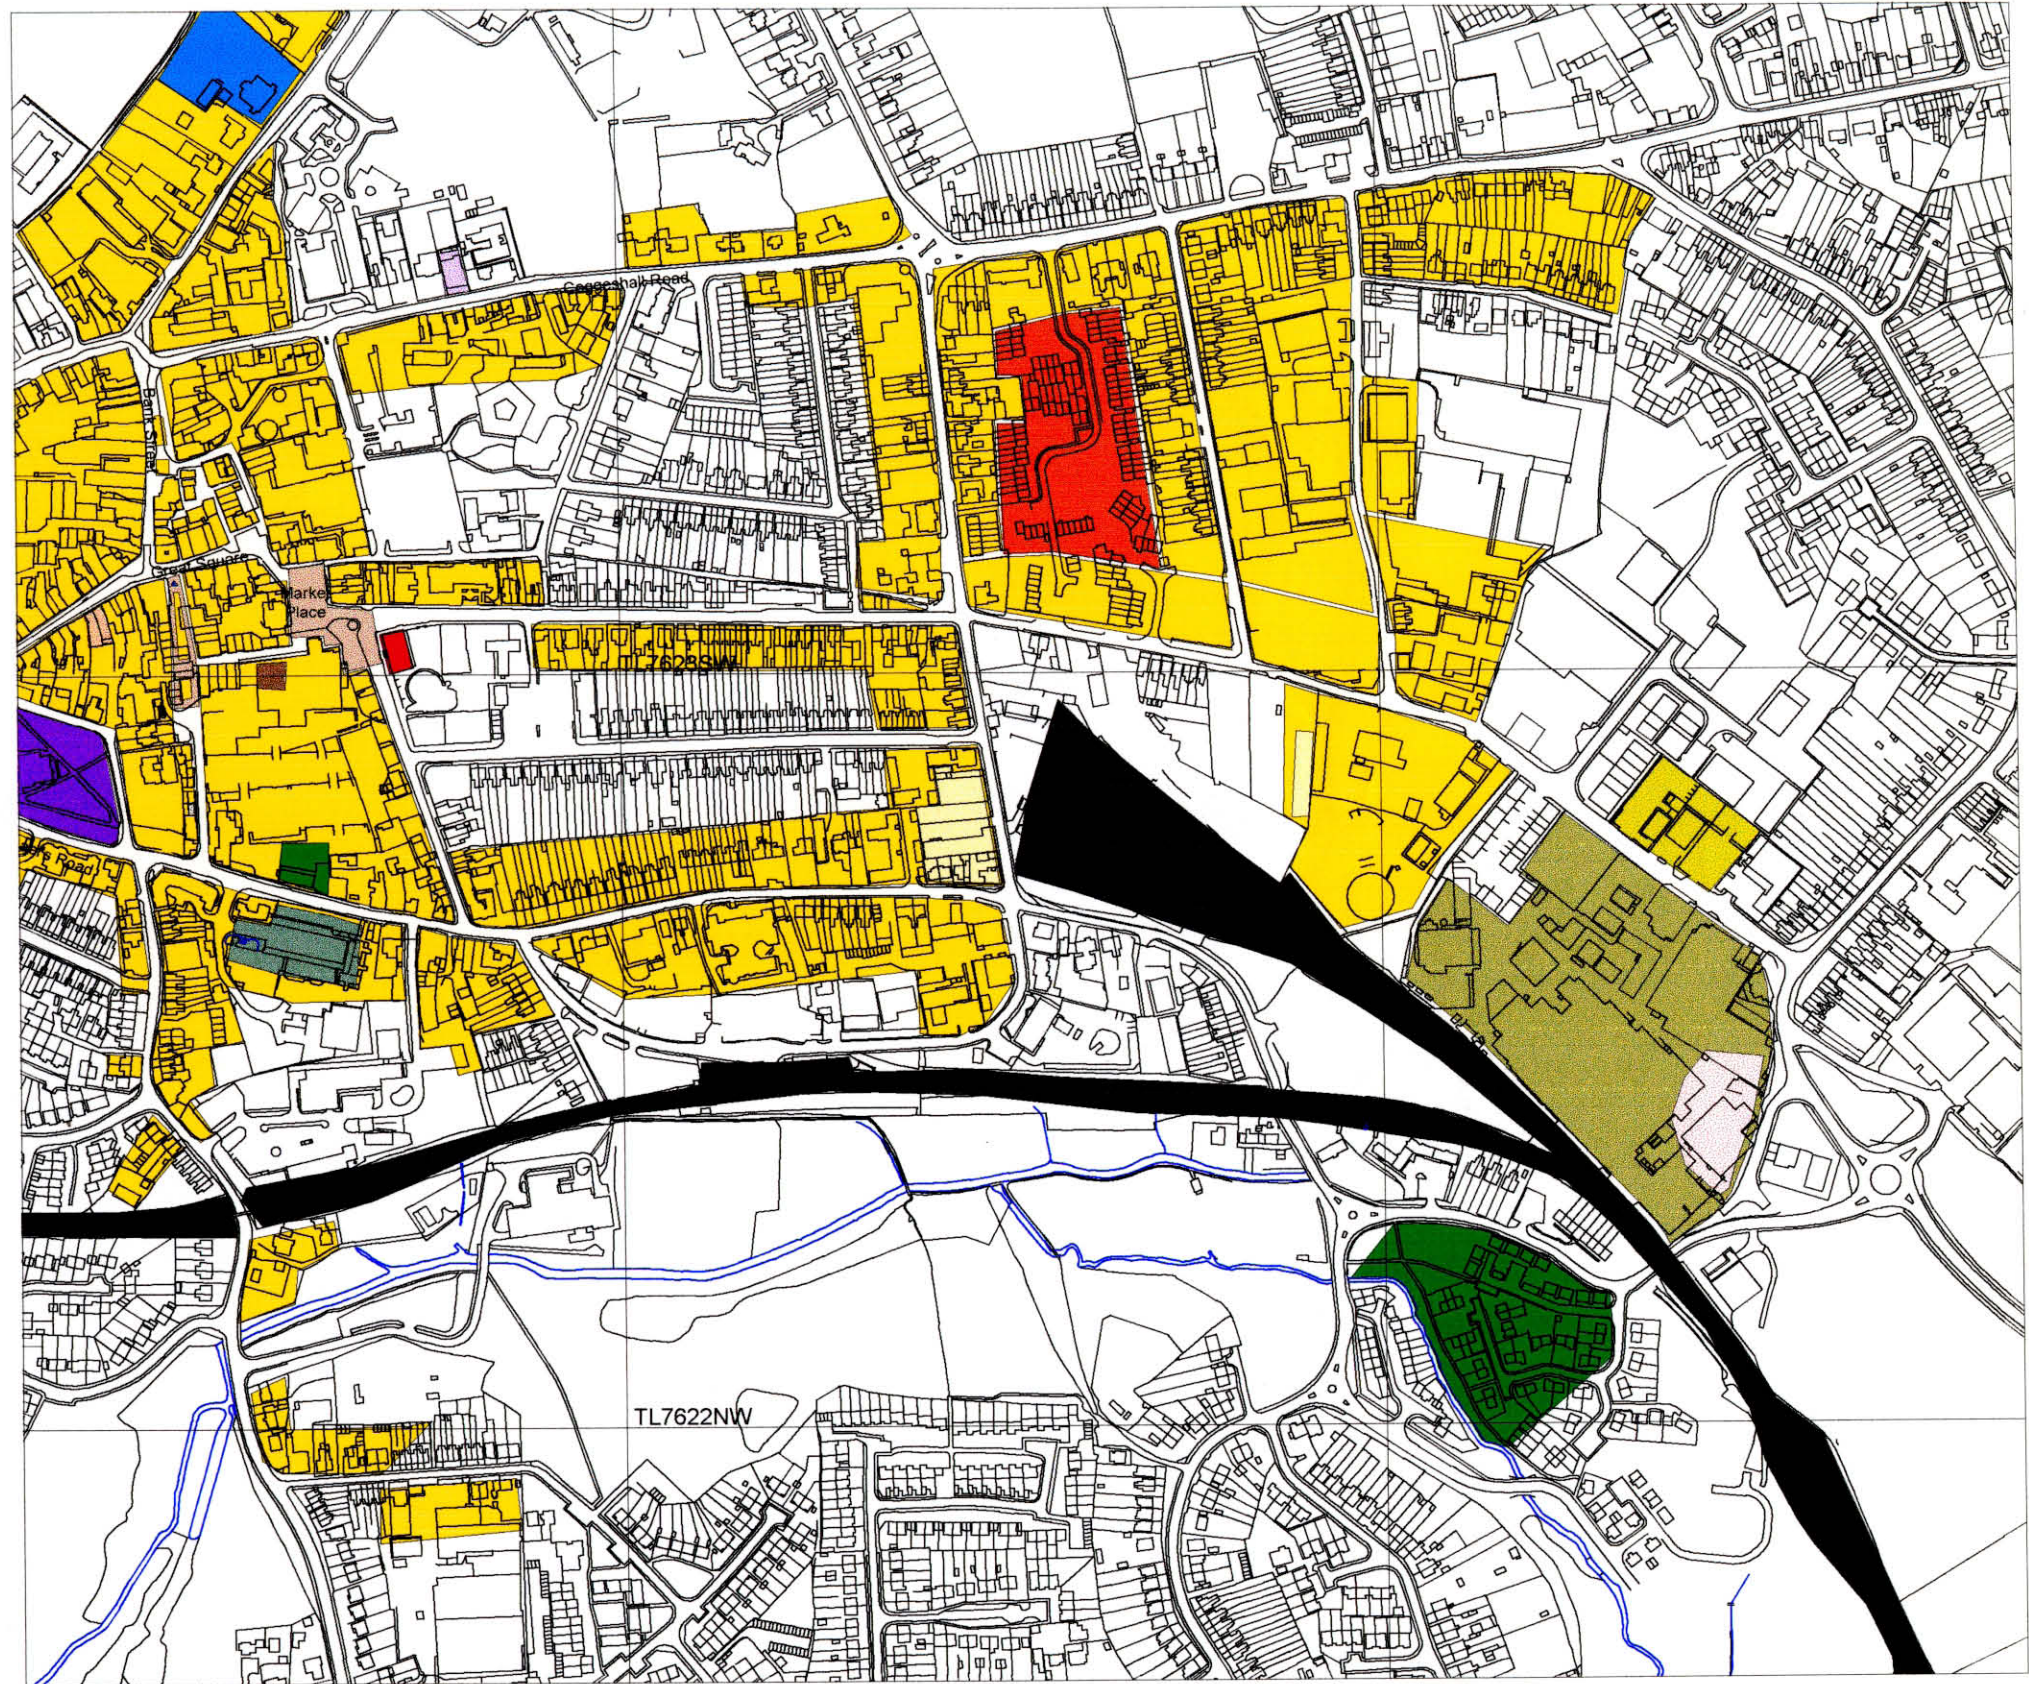

BRAINTREE Chapel Hill area Post-medieval interpretation

- KEY**
- BREWERIES AND MALTHOUSES
 - BUILT-UP AREA
 - CAGE
 - COUNTY COURTHOUSE
 - COURTAULD'S FACTORIES AND PUBLIC AMENITIES
 - CRITTALL'S FACTORIES
 - LAKE AND ELLIOT LTD.
 - MARKET-PLACE
 - MILLS
 - PARSONAGE
 - ST JOHN THE BAPTIST CHAPEL
 - THE RAILWAY
 - TOWN HALL
 - TOWN PUMP
 - WALTERS AND SONS
 - WORKHOUSE