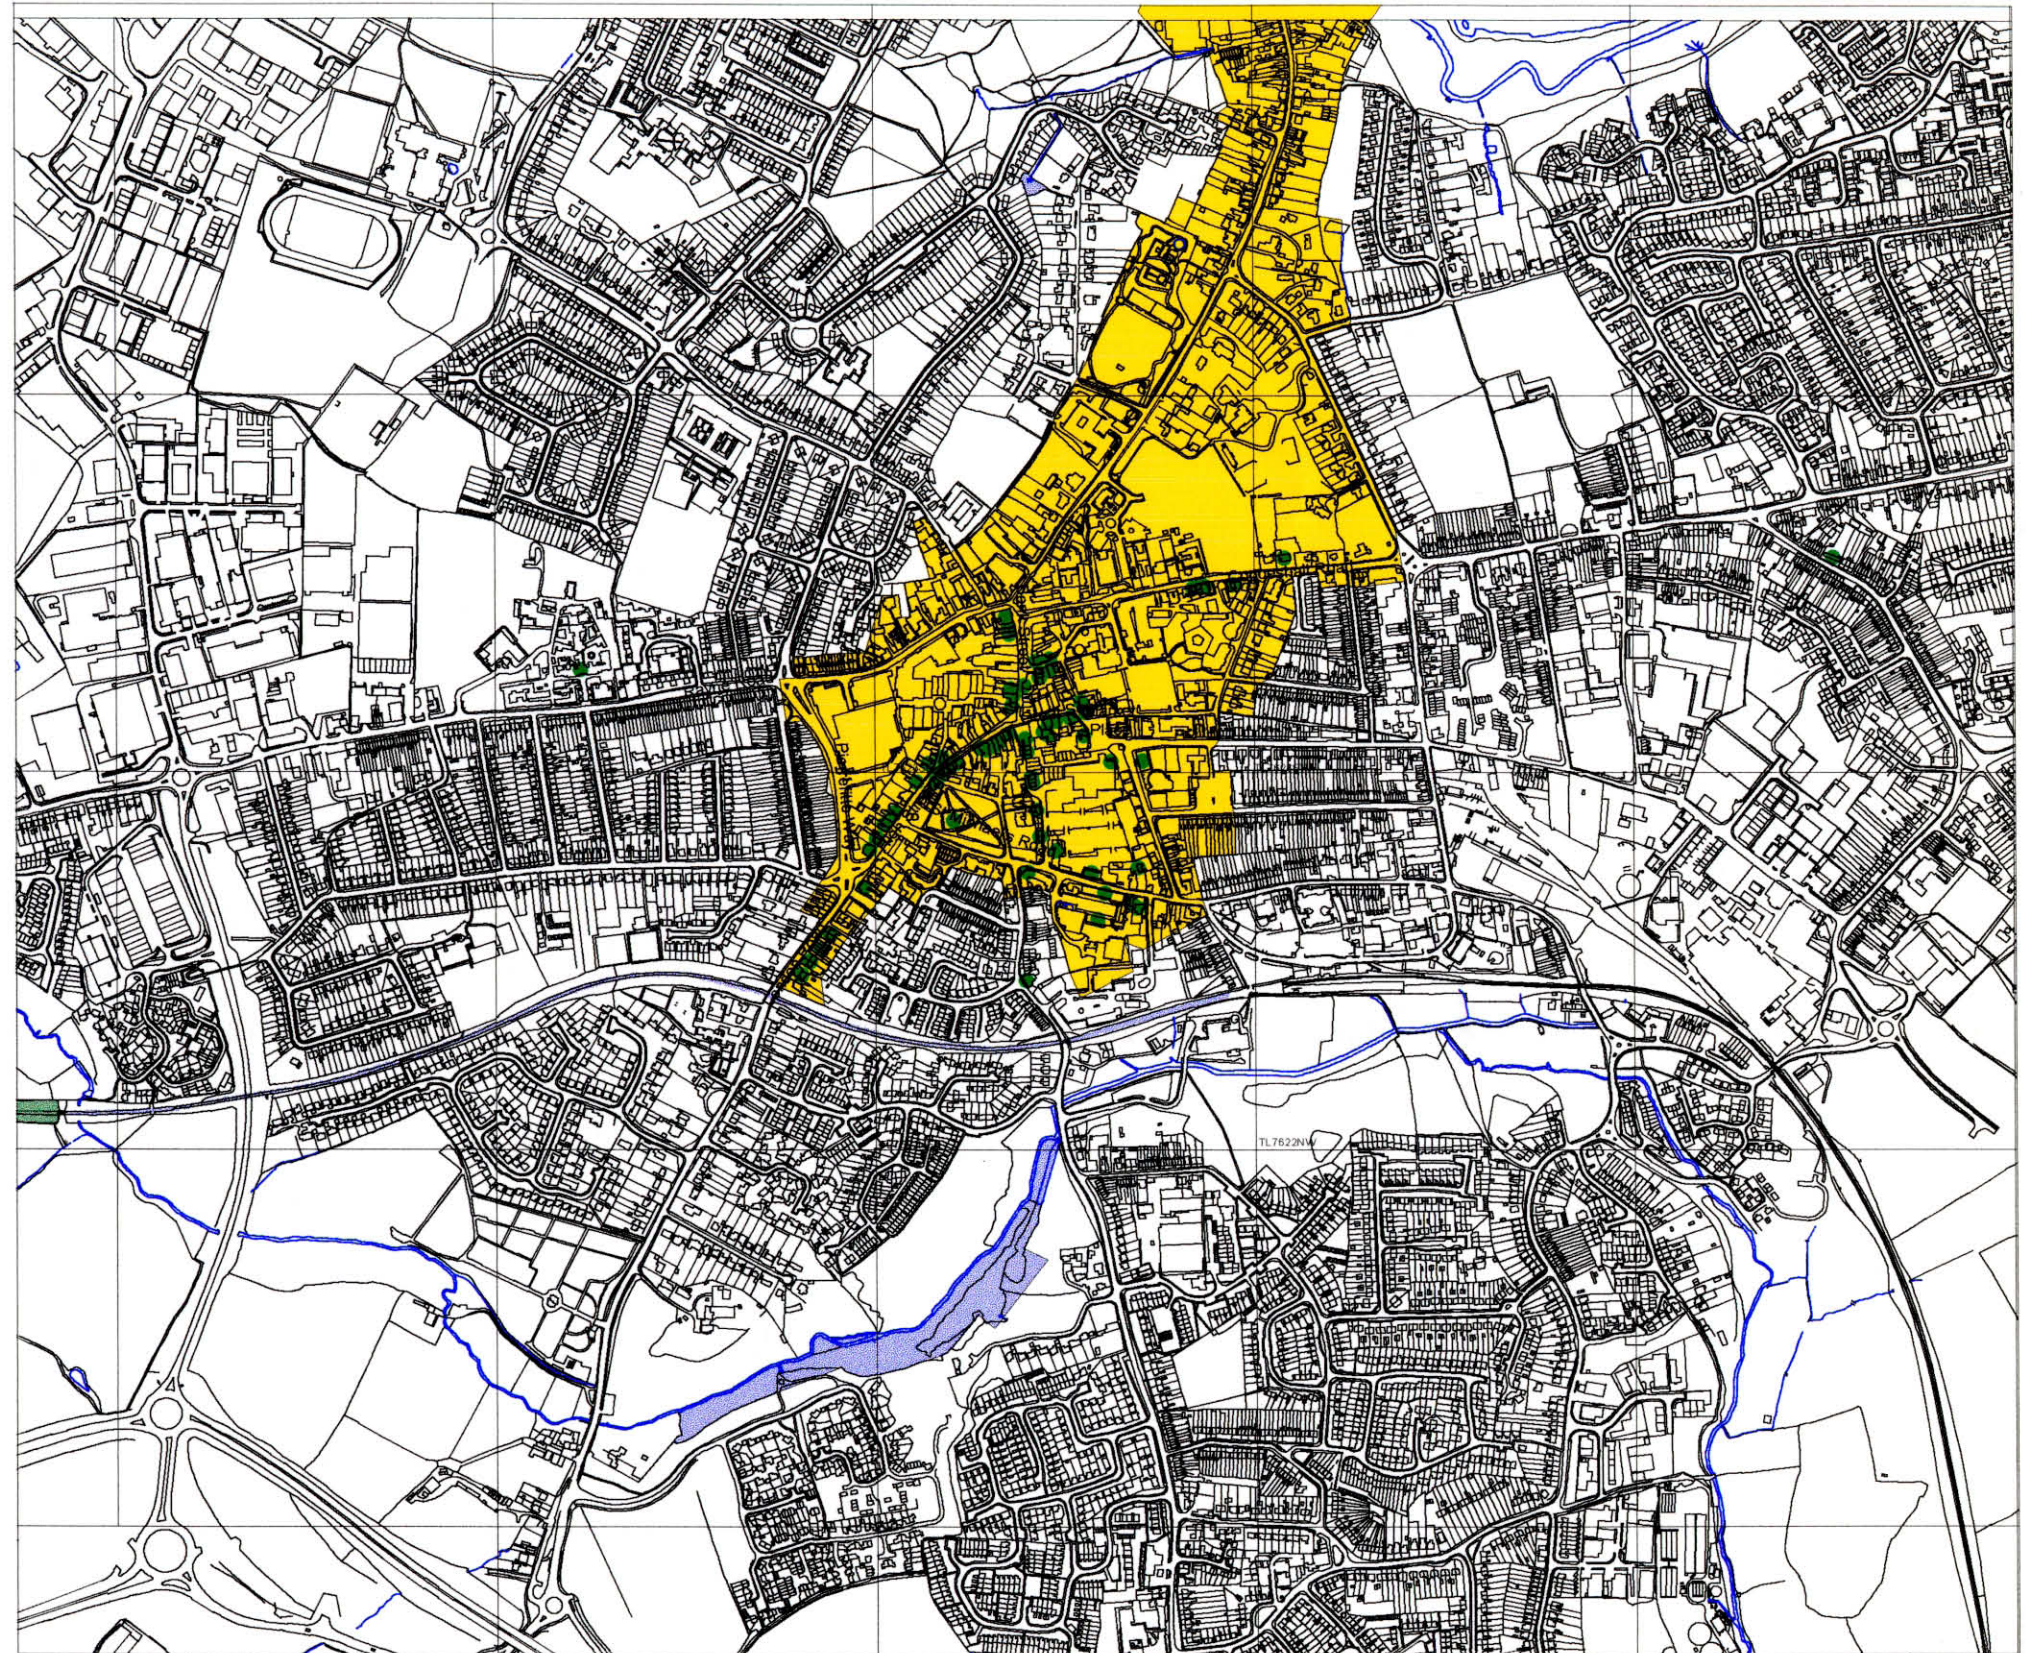

BRAINTREE Constraints

Planning Constraints

- Listed Buildings
- Conservation Area
- Country Park
- Site of Importance for Nature Conservation

0 0.2 0.4 0.6 0.8 1 Kilometers