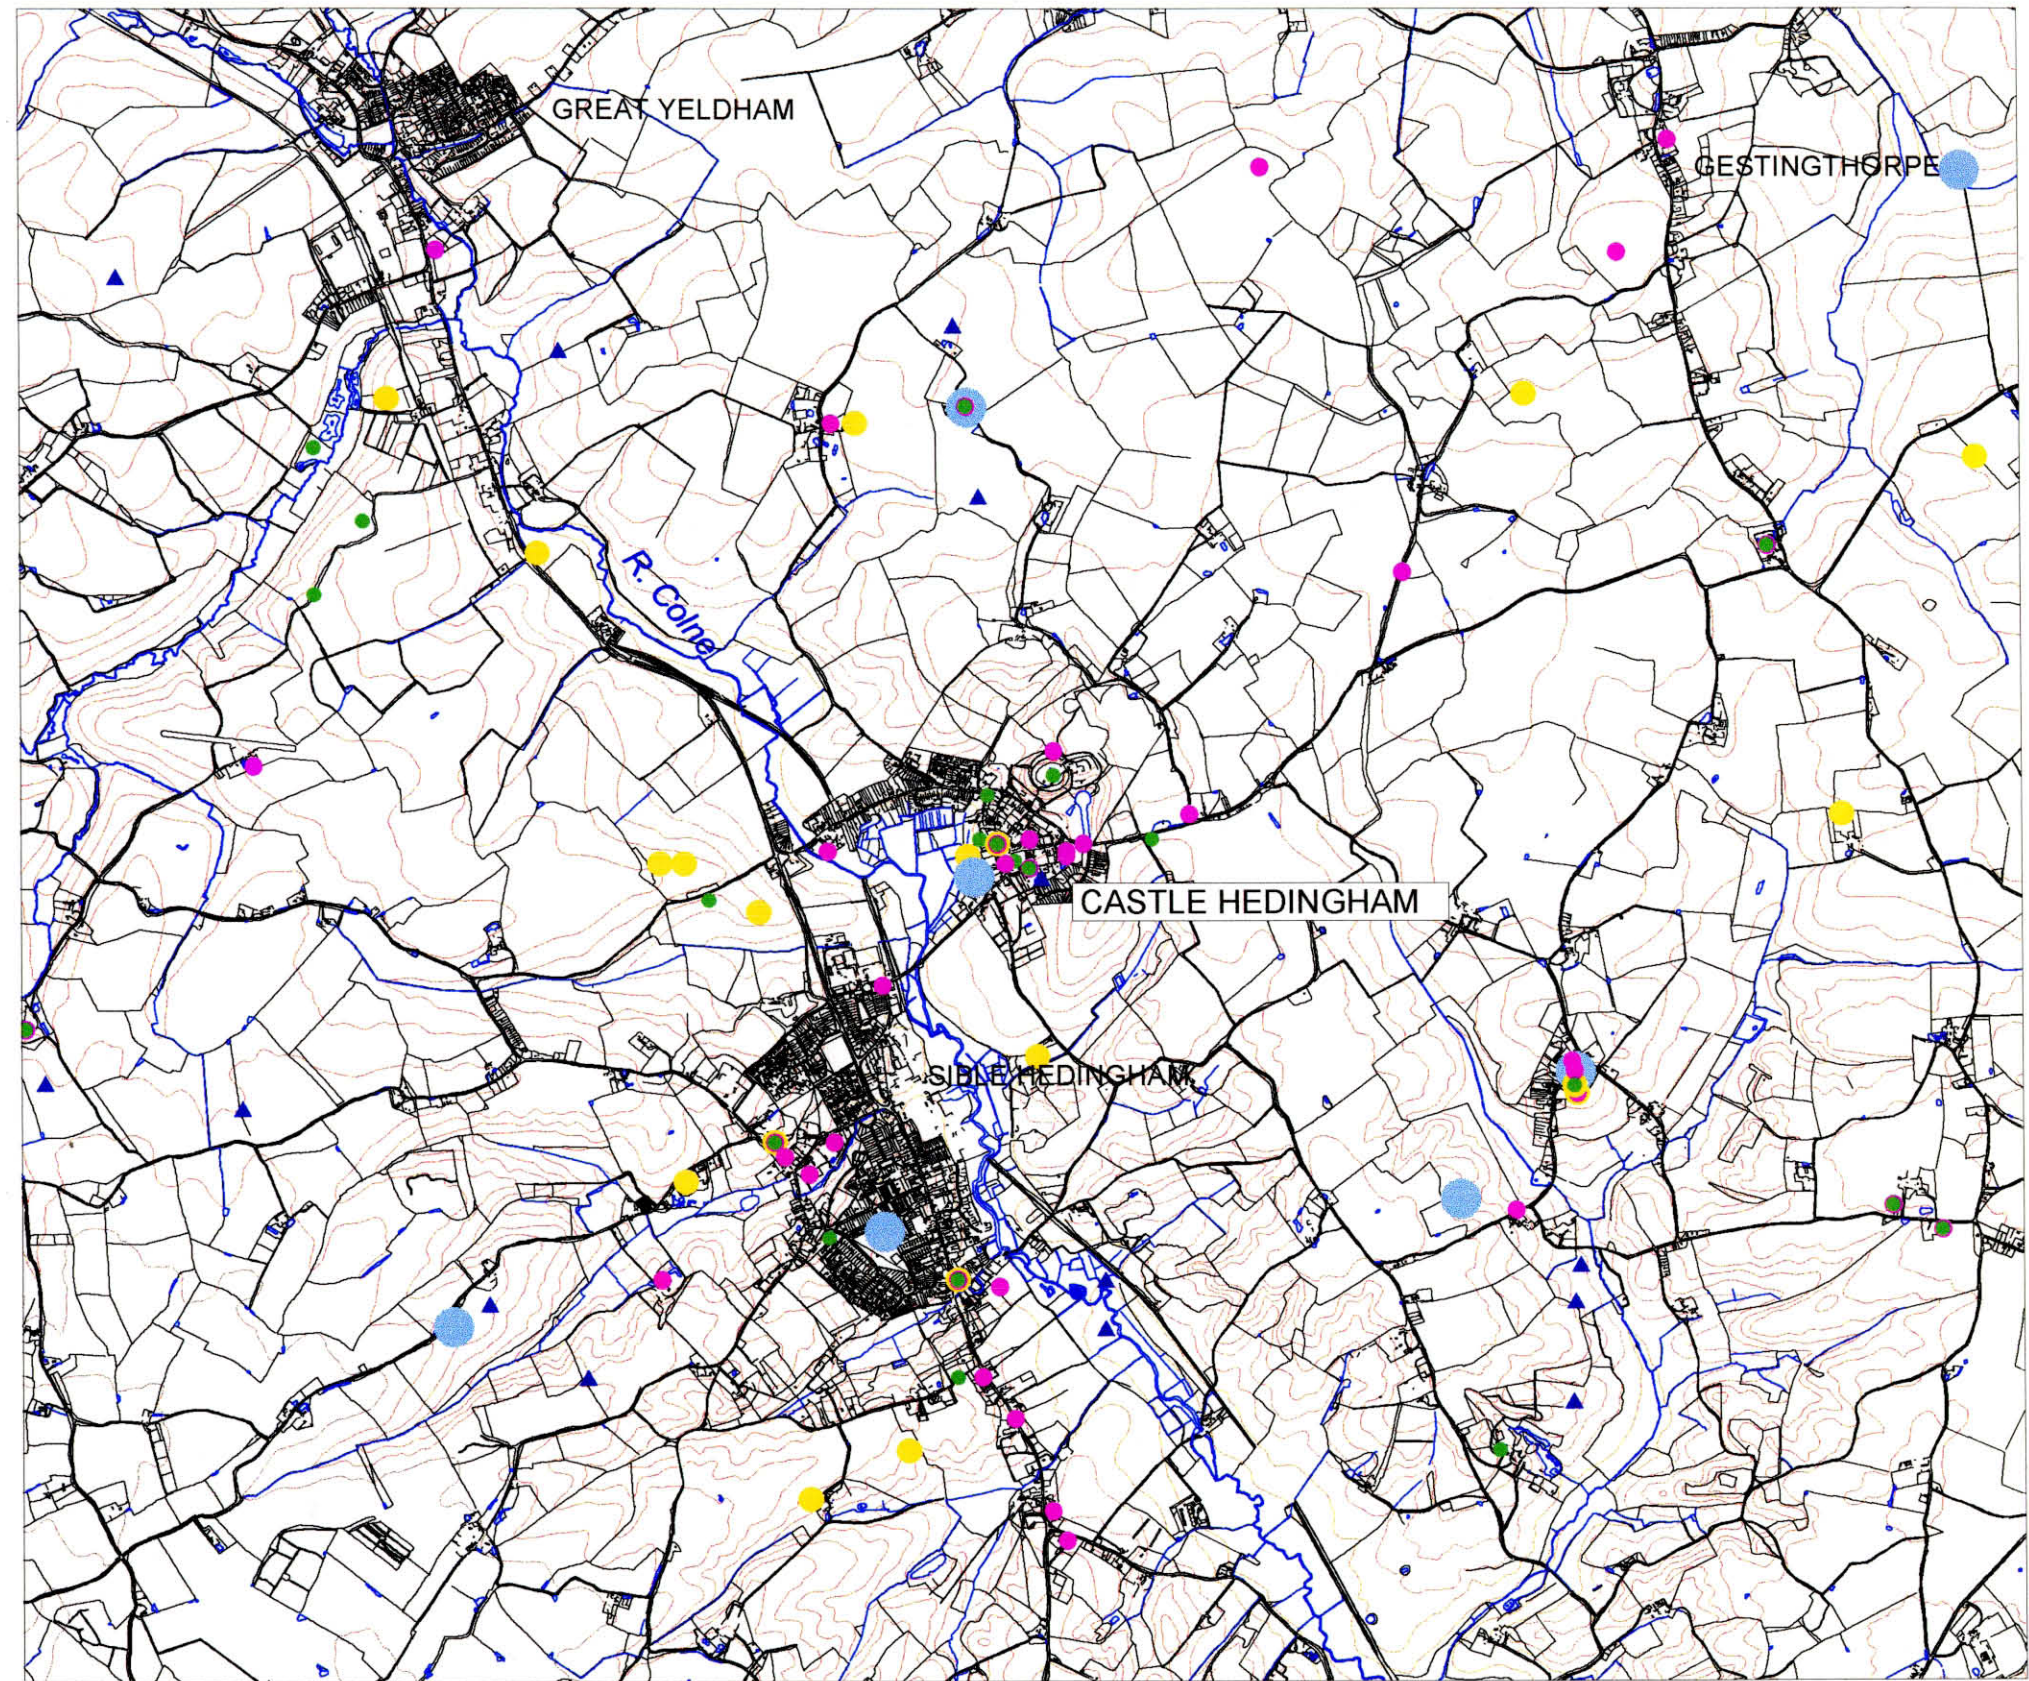

# CASTLE HEDINGHAM Environs

- SMR SITES**
-  PREHISTORIC
  -  ROMAN
  -  MEDIEVAL
  -  POST MEDIEVAL
  -  MODERN
  -  UNCERTAIN

0 1 2 Kilometers