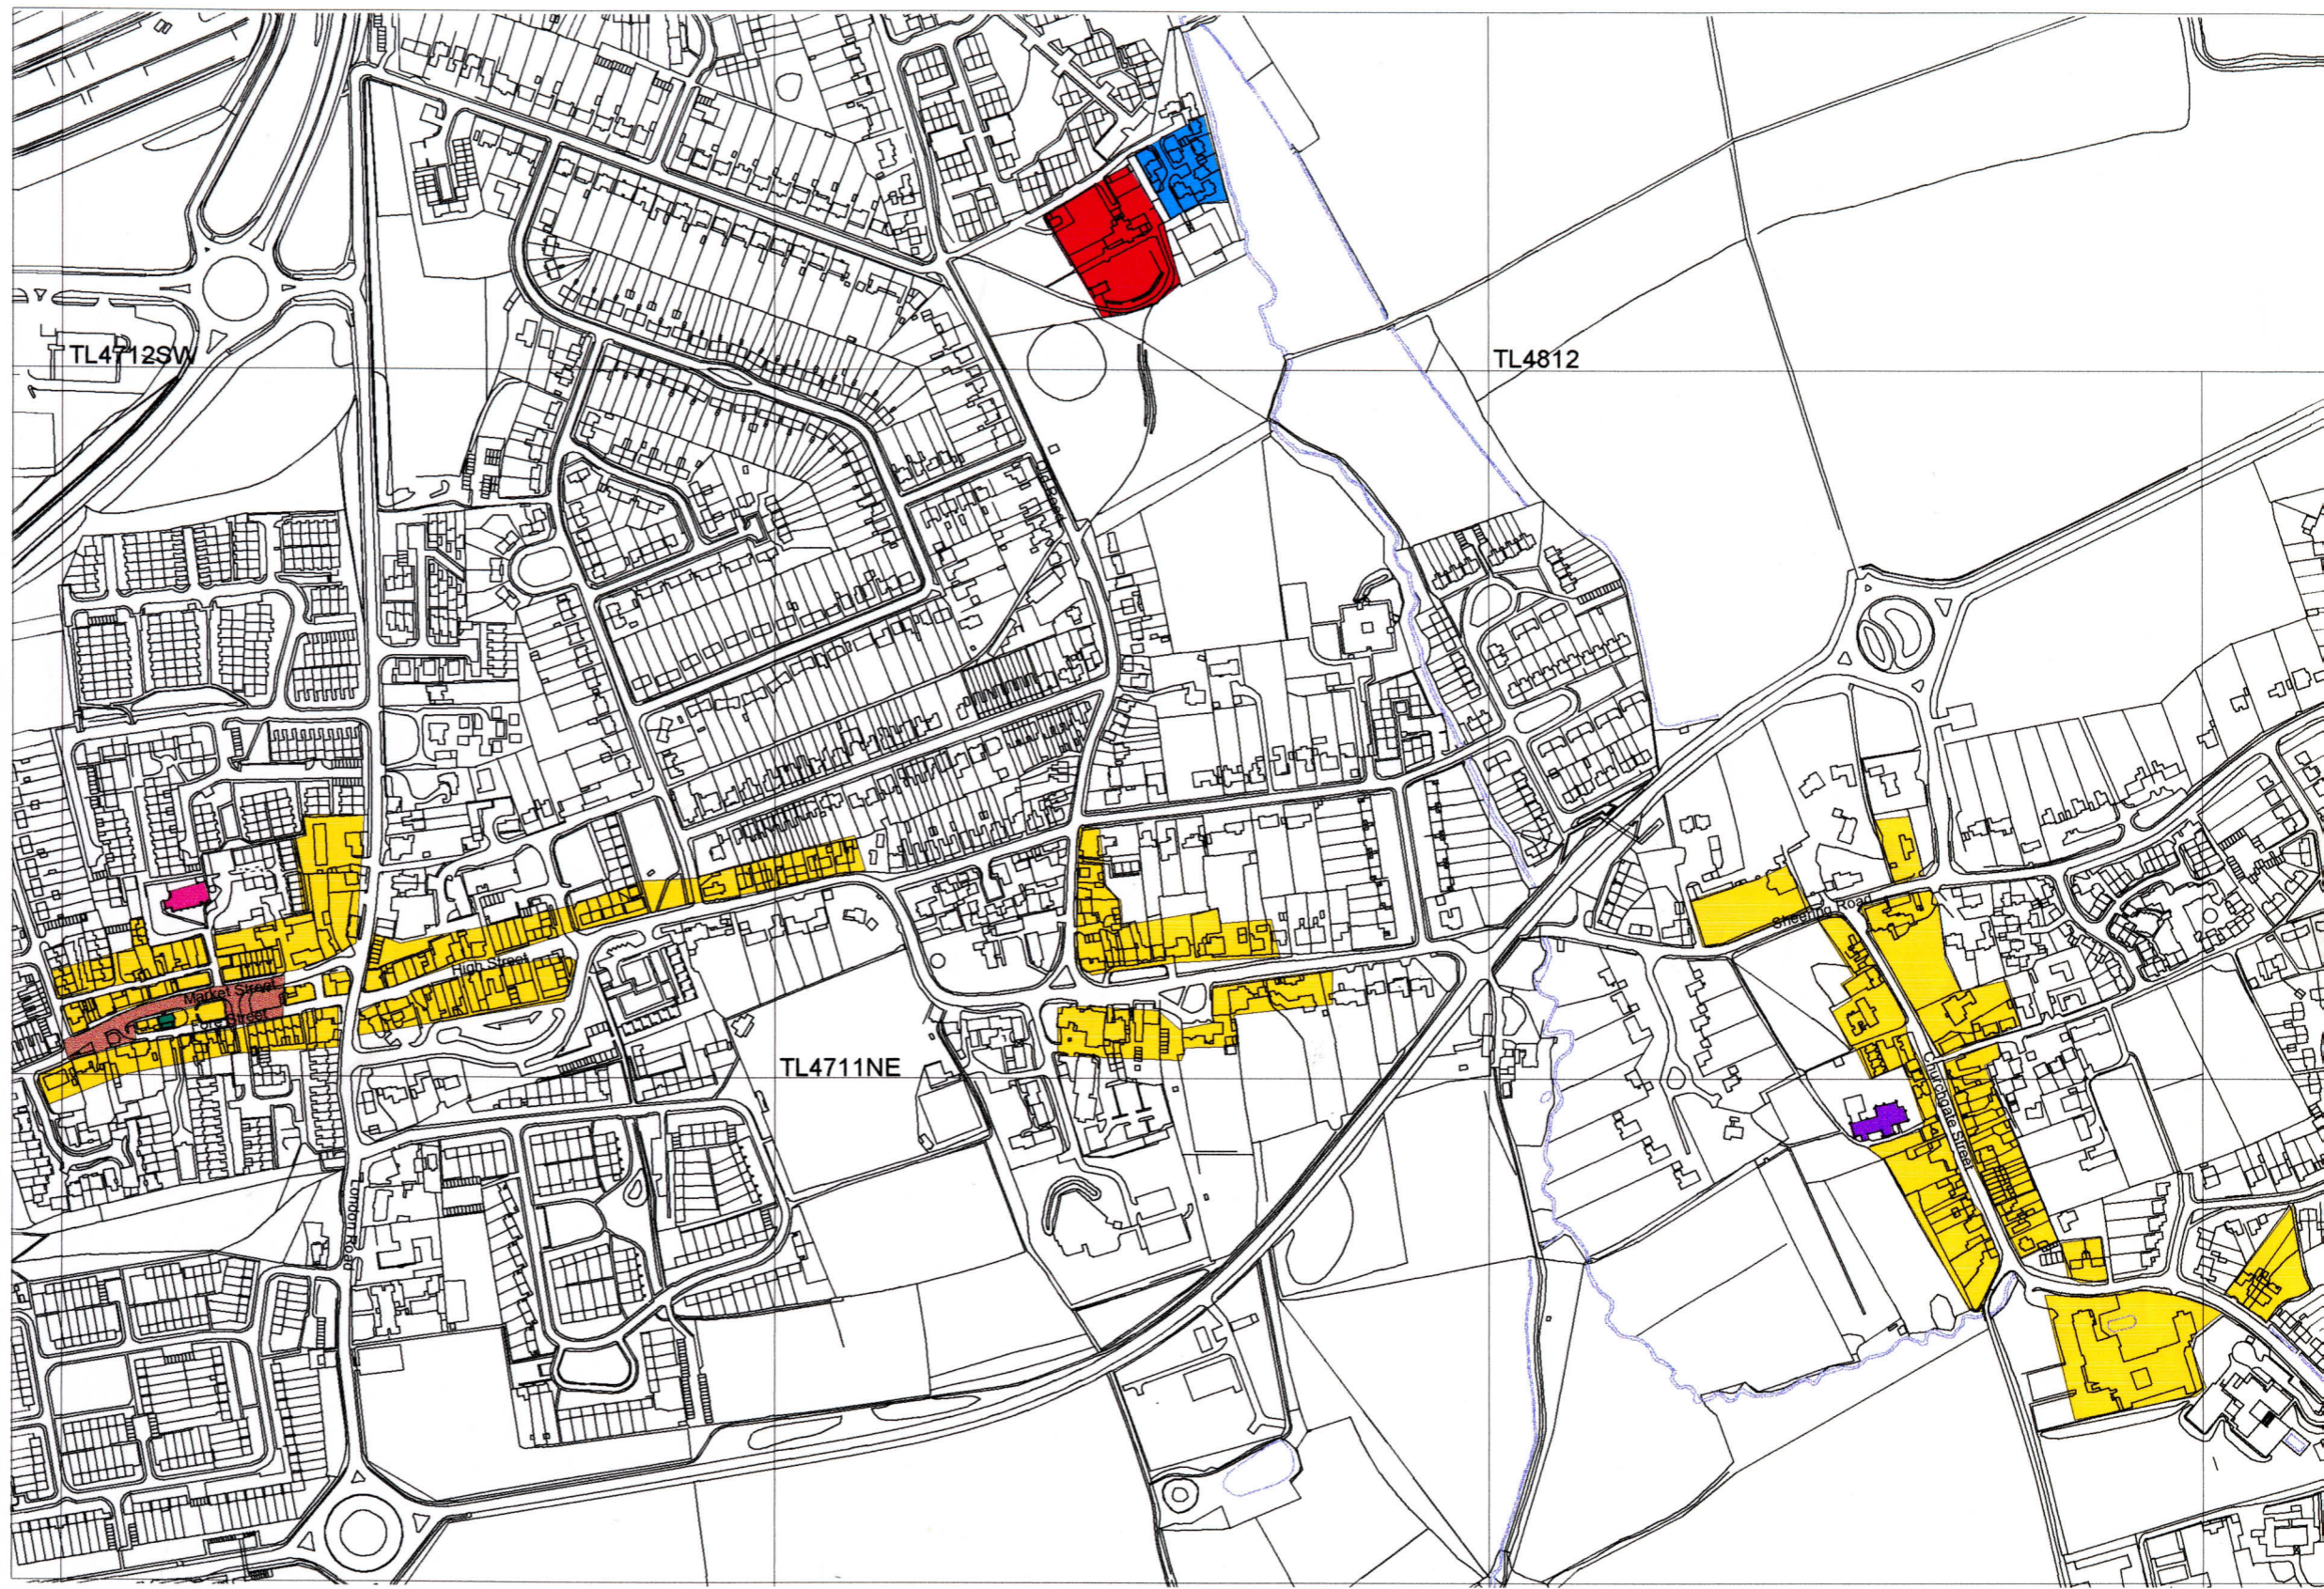

HARLOW

Post-medieval interpretation

- KEY**
- BUILT-UP AREA
 - HARLOWBURY MANOR HOUSE
 - MARKET
 - MARKET-HOUSE
 - MILL
 - PARISH CHURCH OF ST JOHN
 - PARISH CHURCH OF ST MARY THE VIRGIN