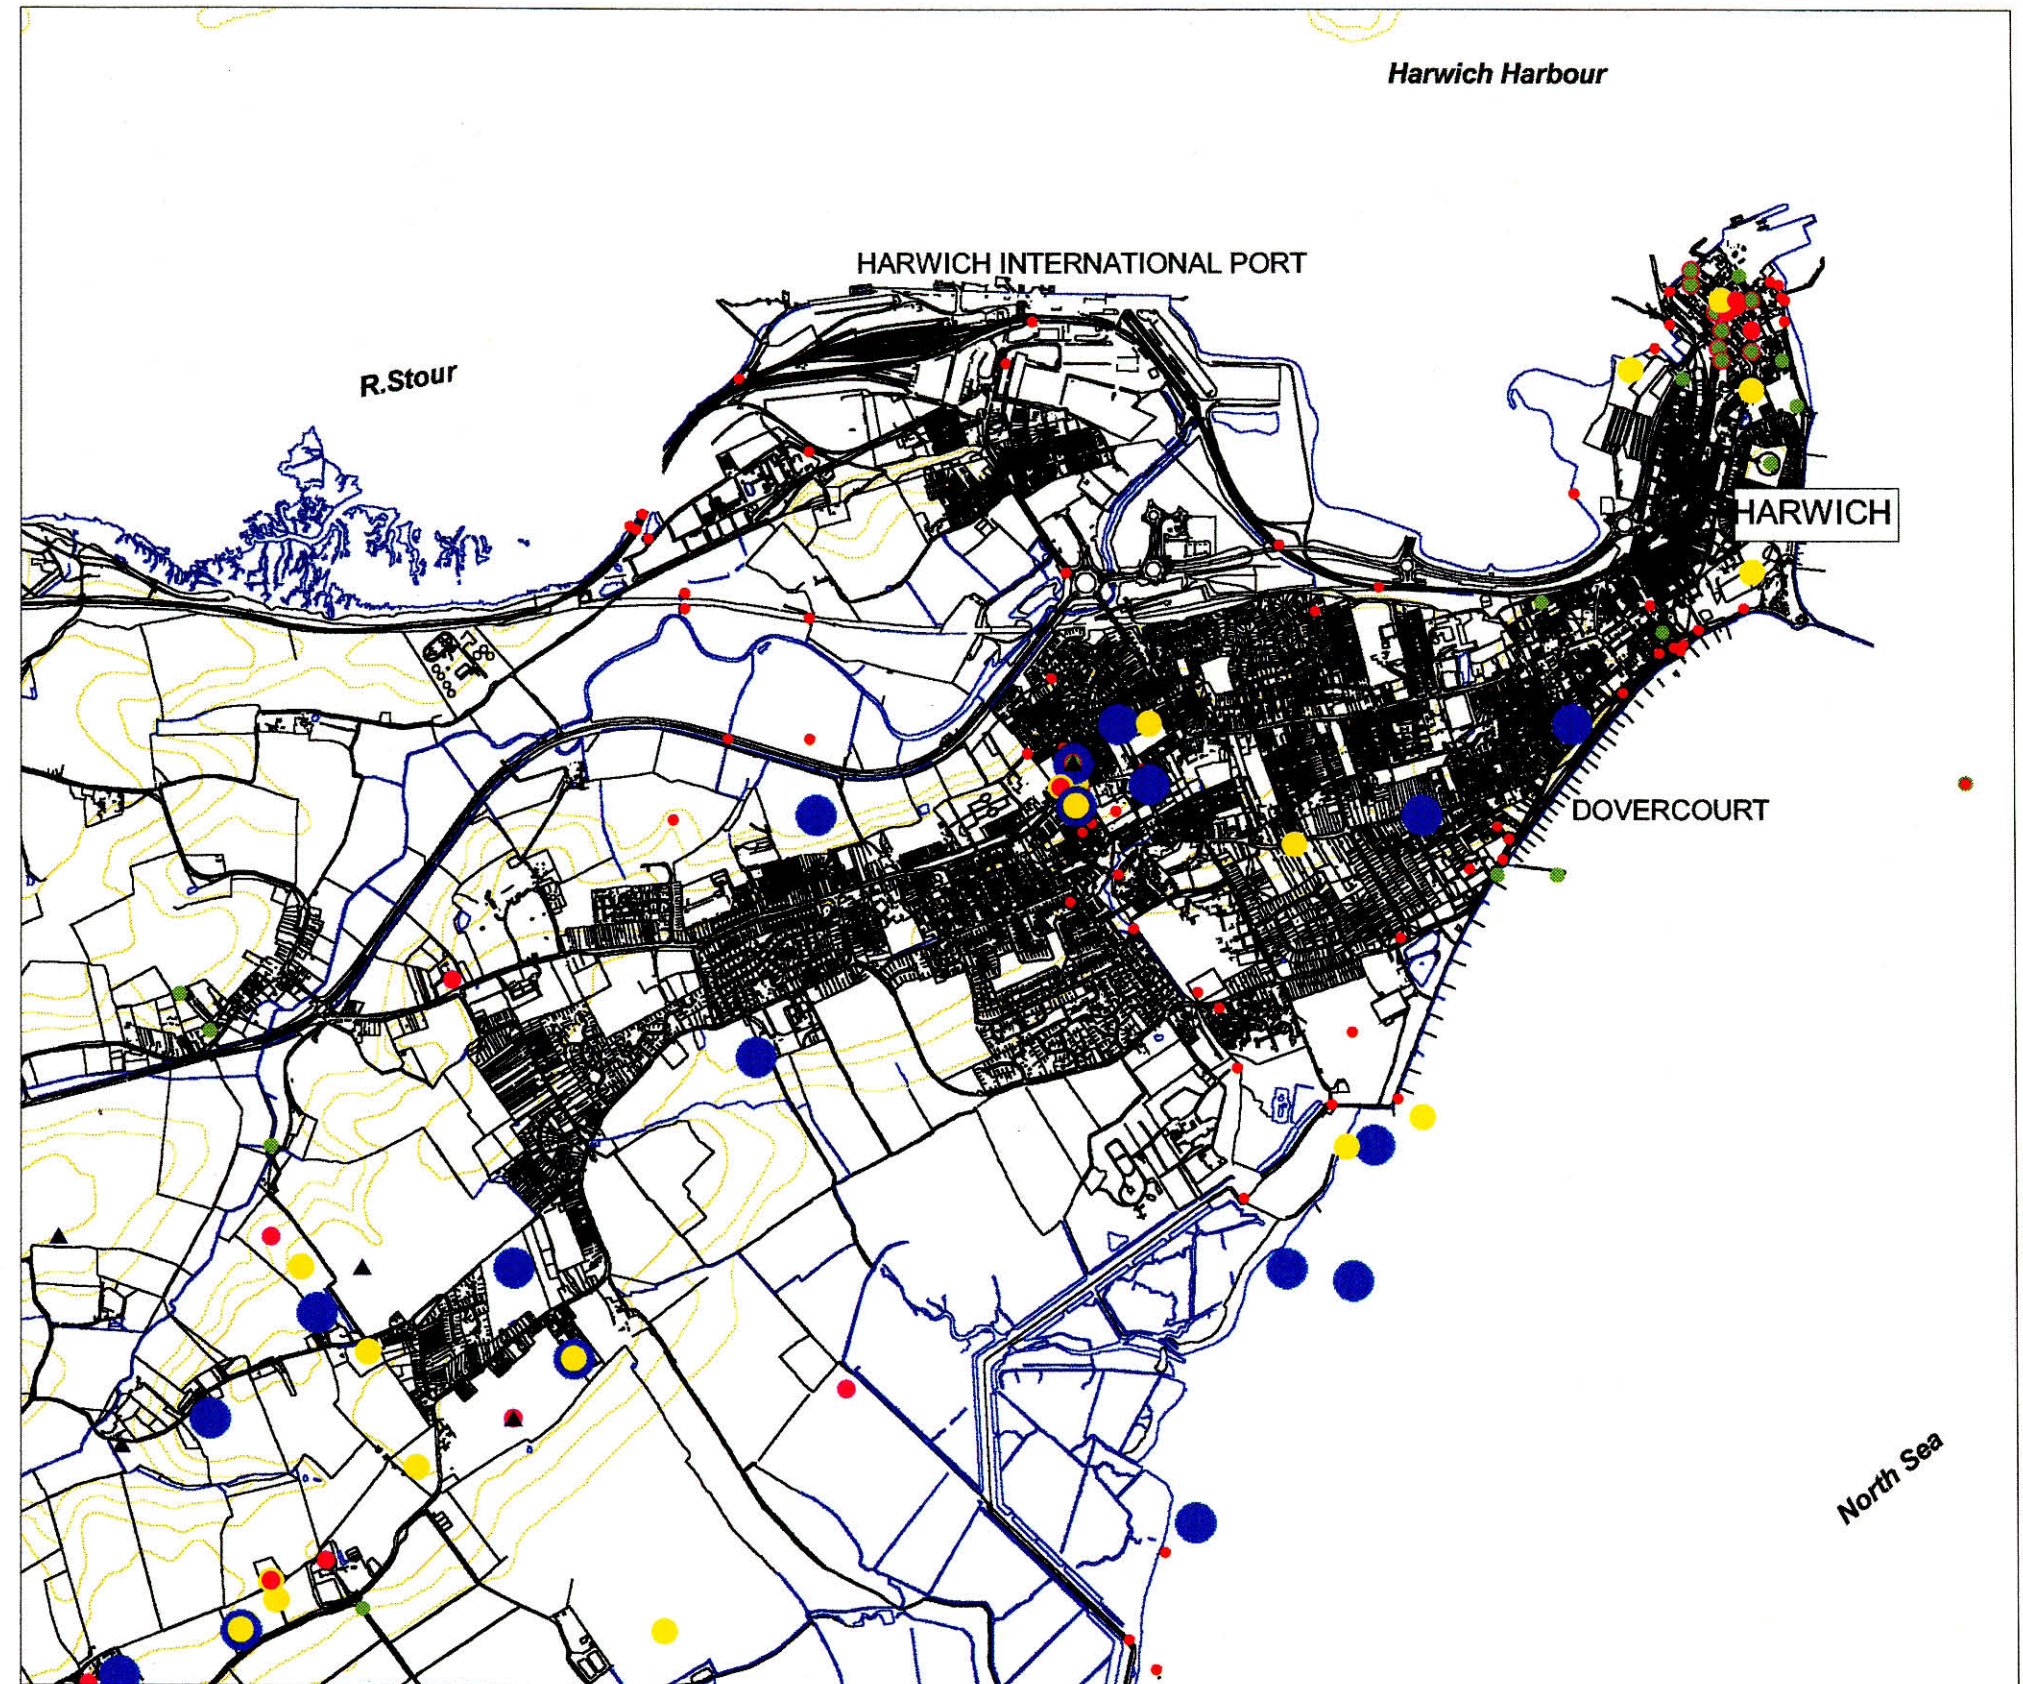

# HARWICH ENVIRONS

## SMR SITES

- PREHISTORIC
- ROMAN
- MEDIEVAL
- POST MEDIEVAL
- MODERN
- ▲ UNCERTAIN

0 0.8 1.6 Kilometers