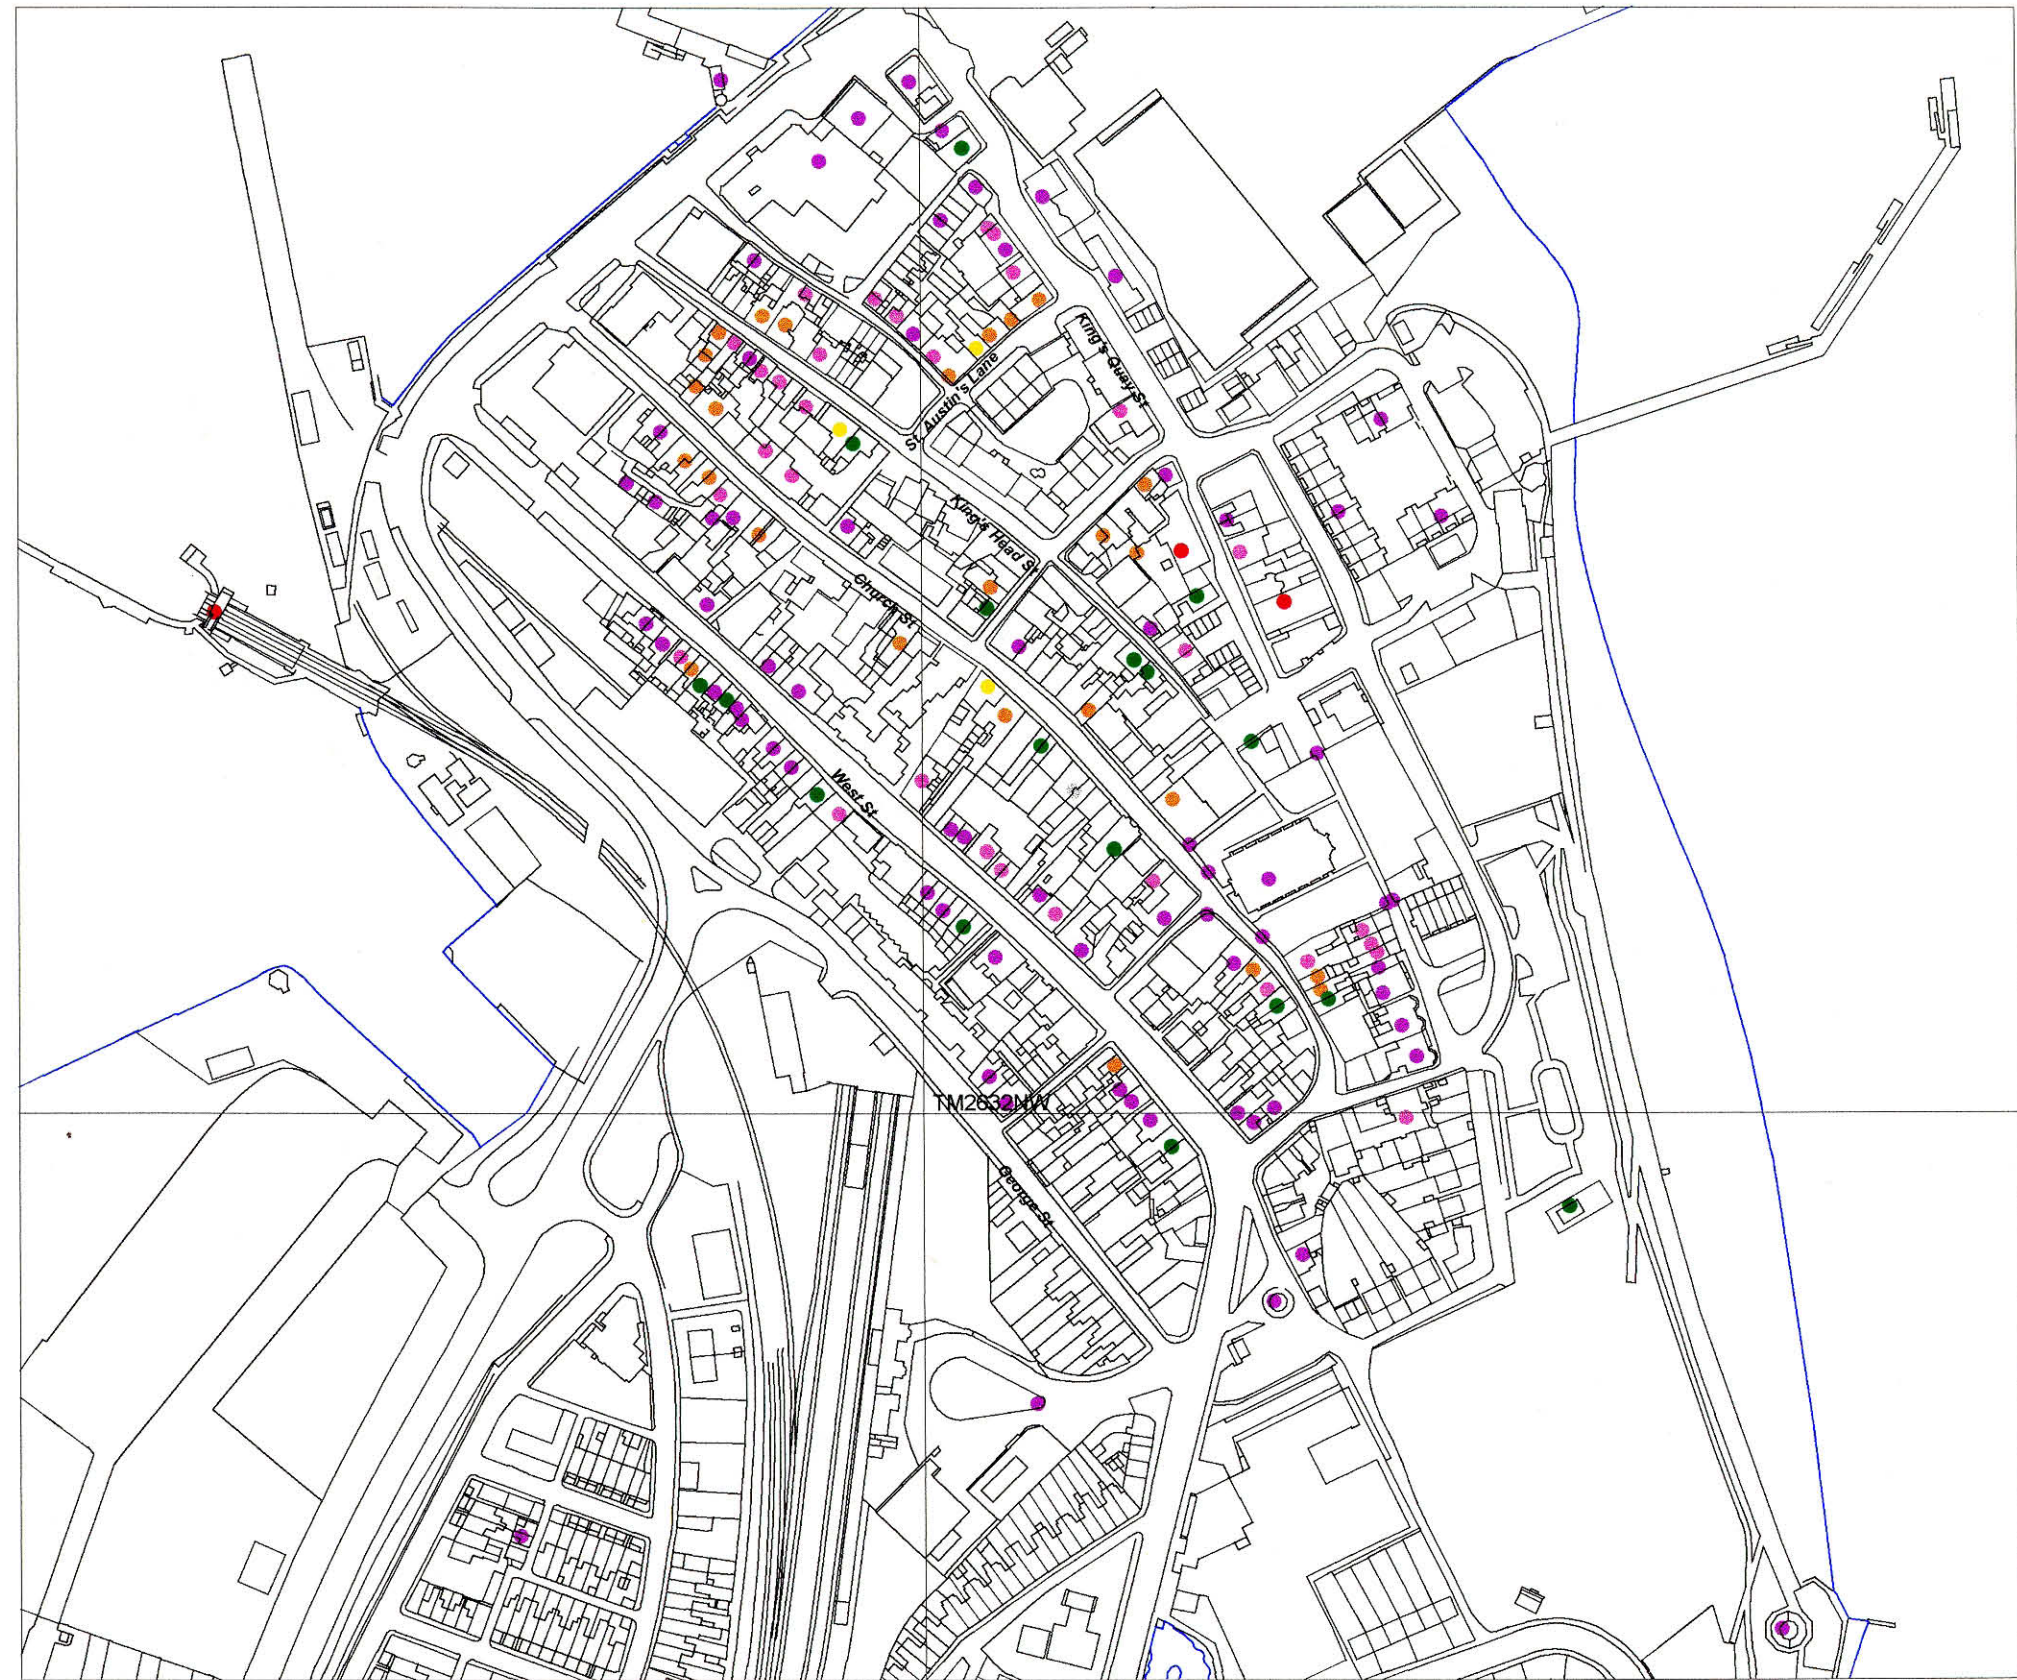

HARWICH LISTED BUILDINGS

Listed Buildings by century

- 14
- 15
- 16
- 17
- 18
- 19
- 20

0 200 400 Meters