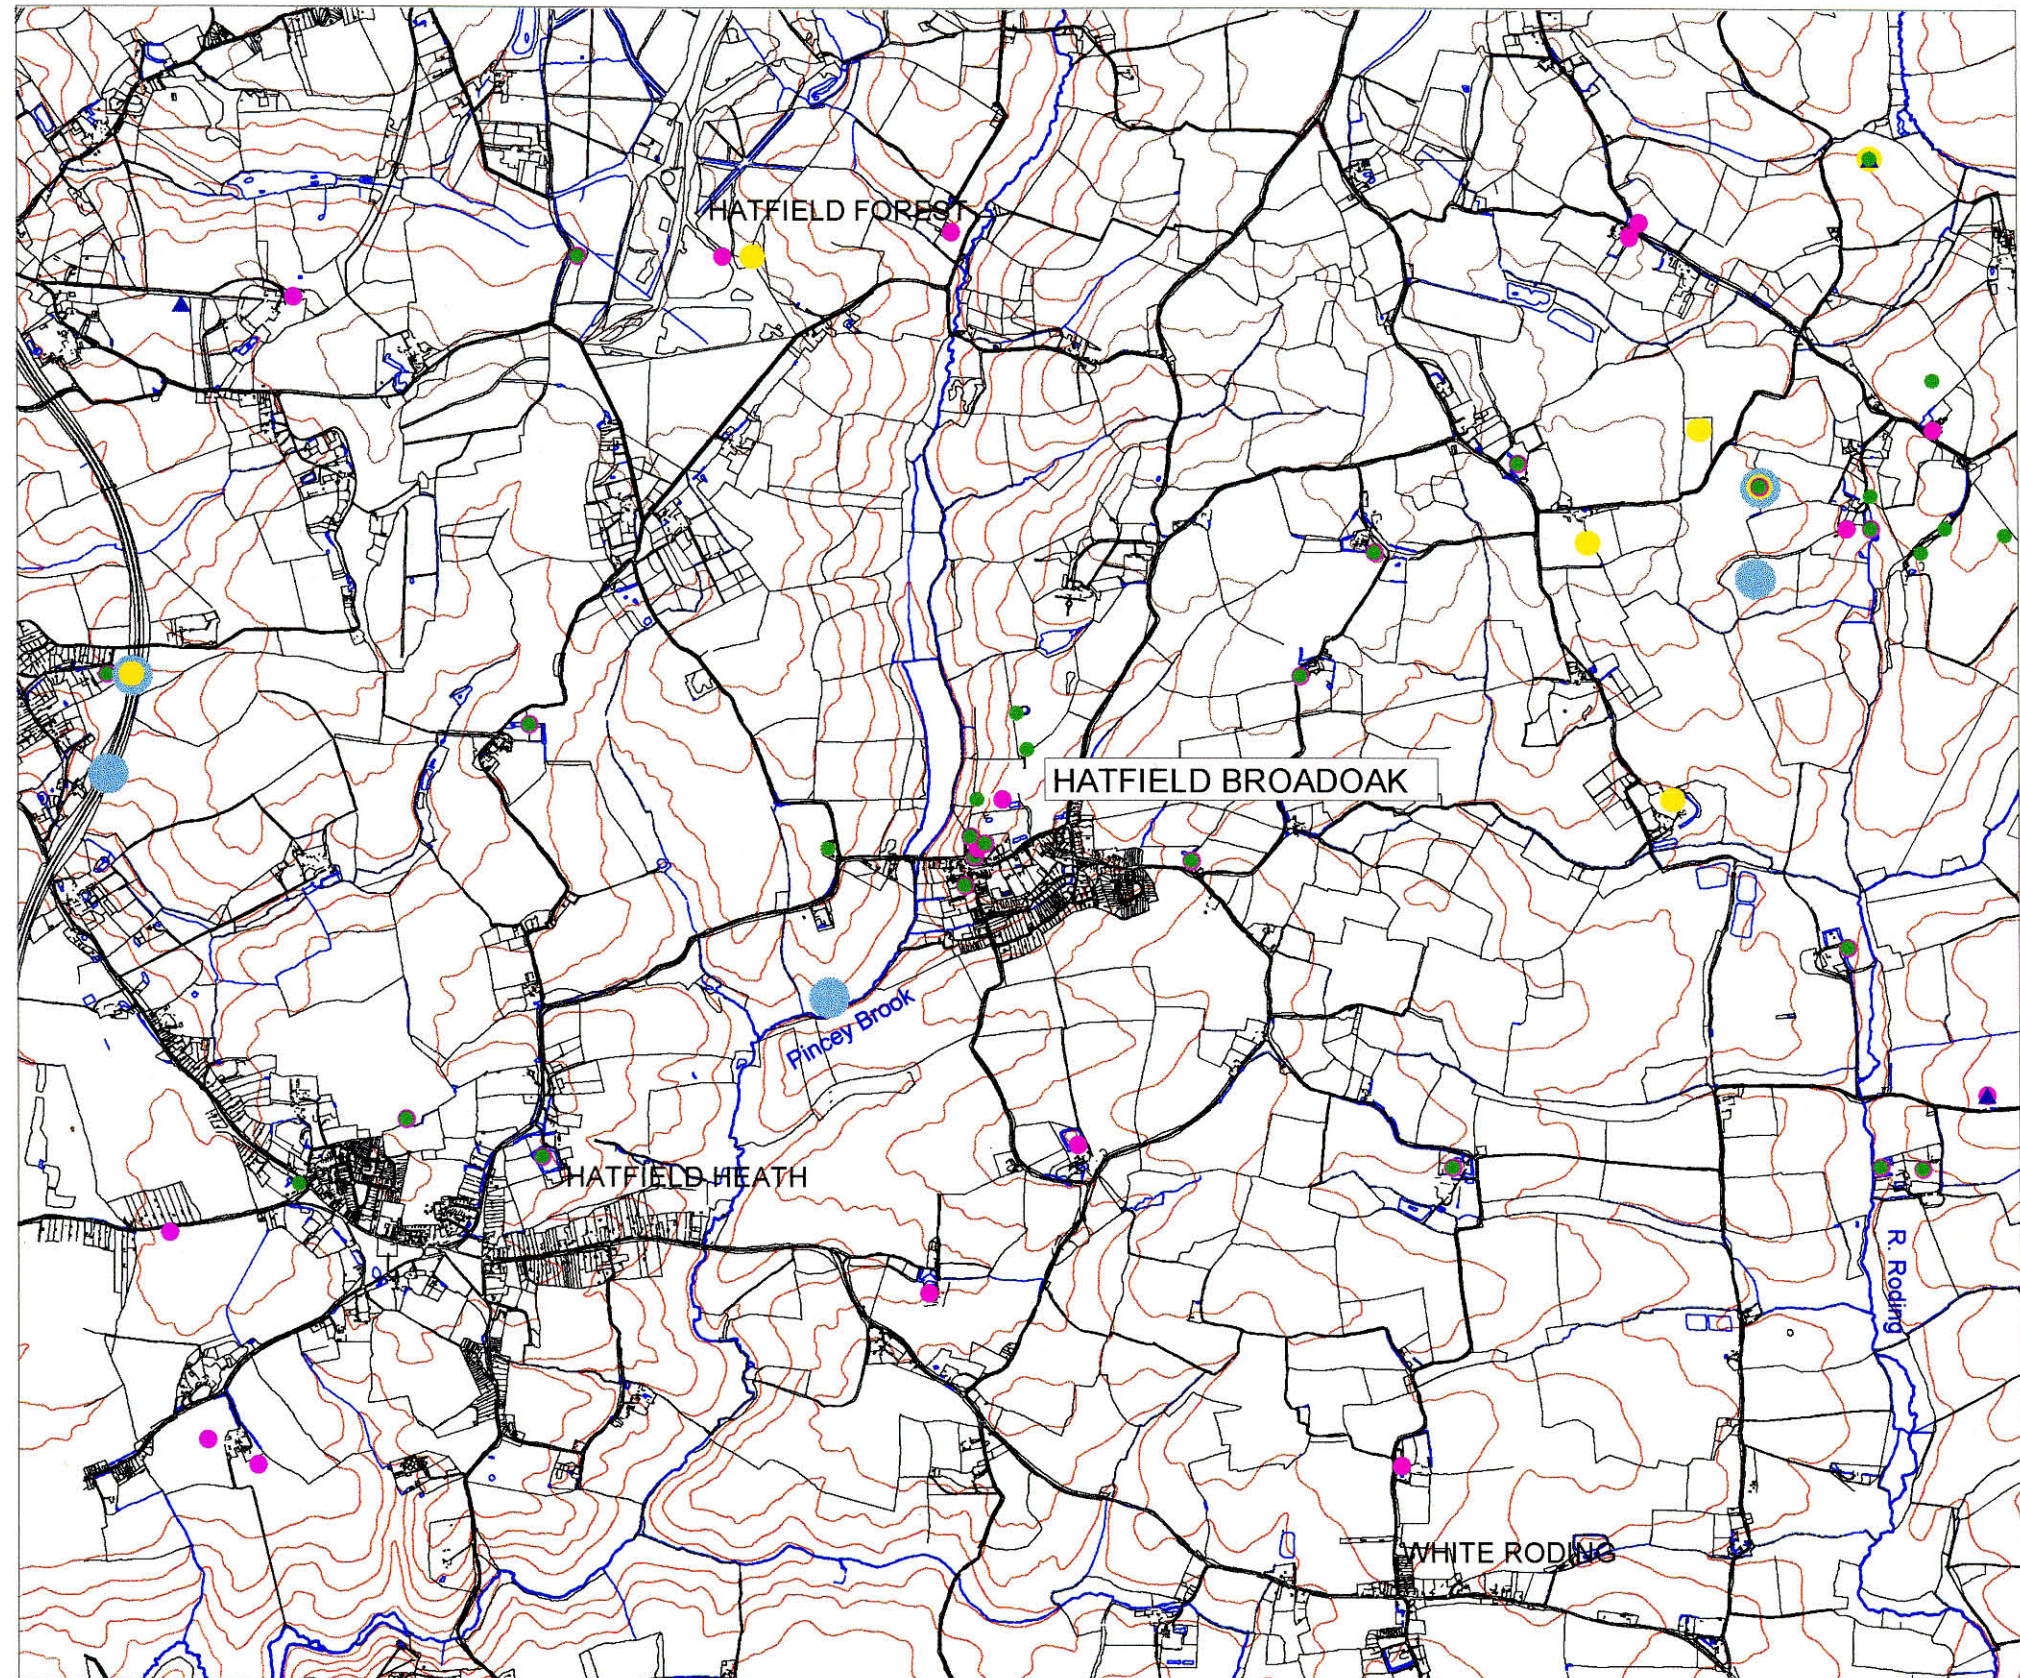

HATFIELD BROADOAK Environs

SMR Sites

-  PREHISTORIC
-  ROMAN
-  MEDIEVAL
-  POST MEDIEVAL
-  MODERN
-  UNCERTAIN

0 1 2 Kilometers