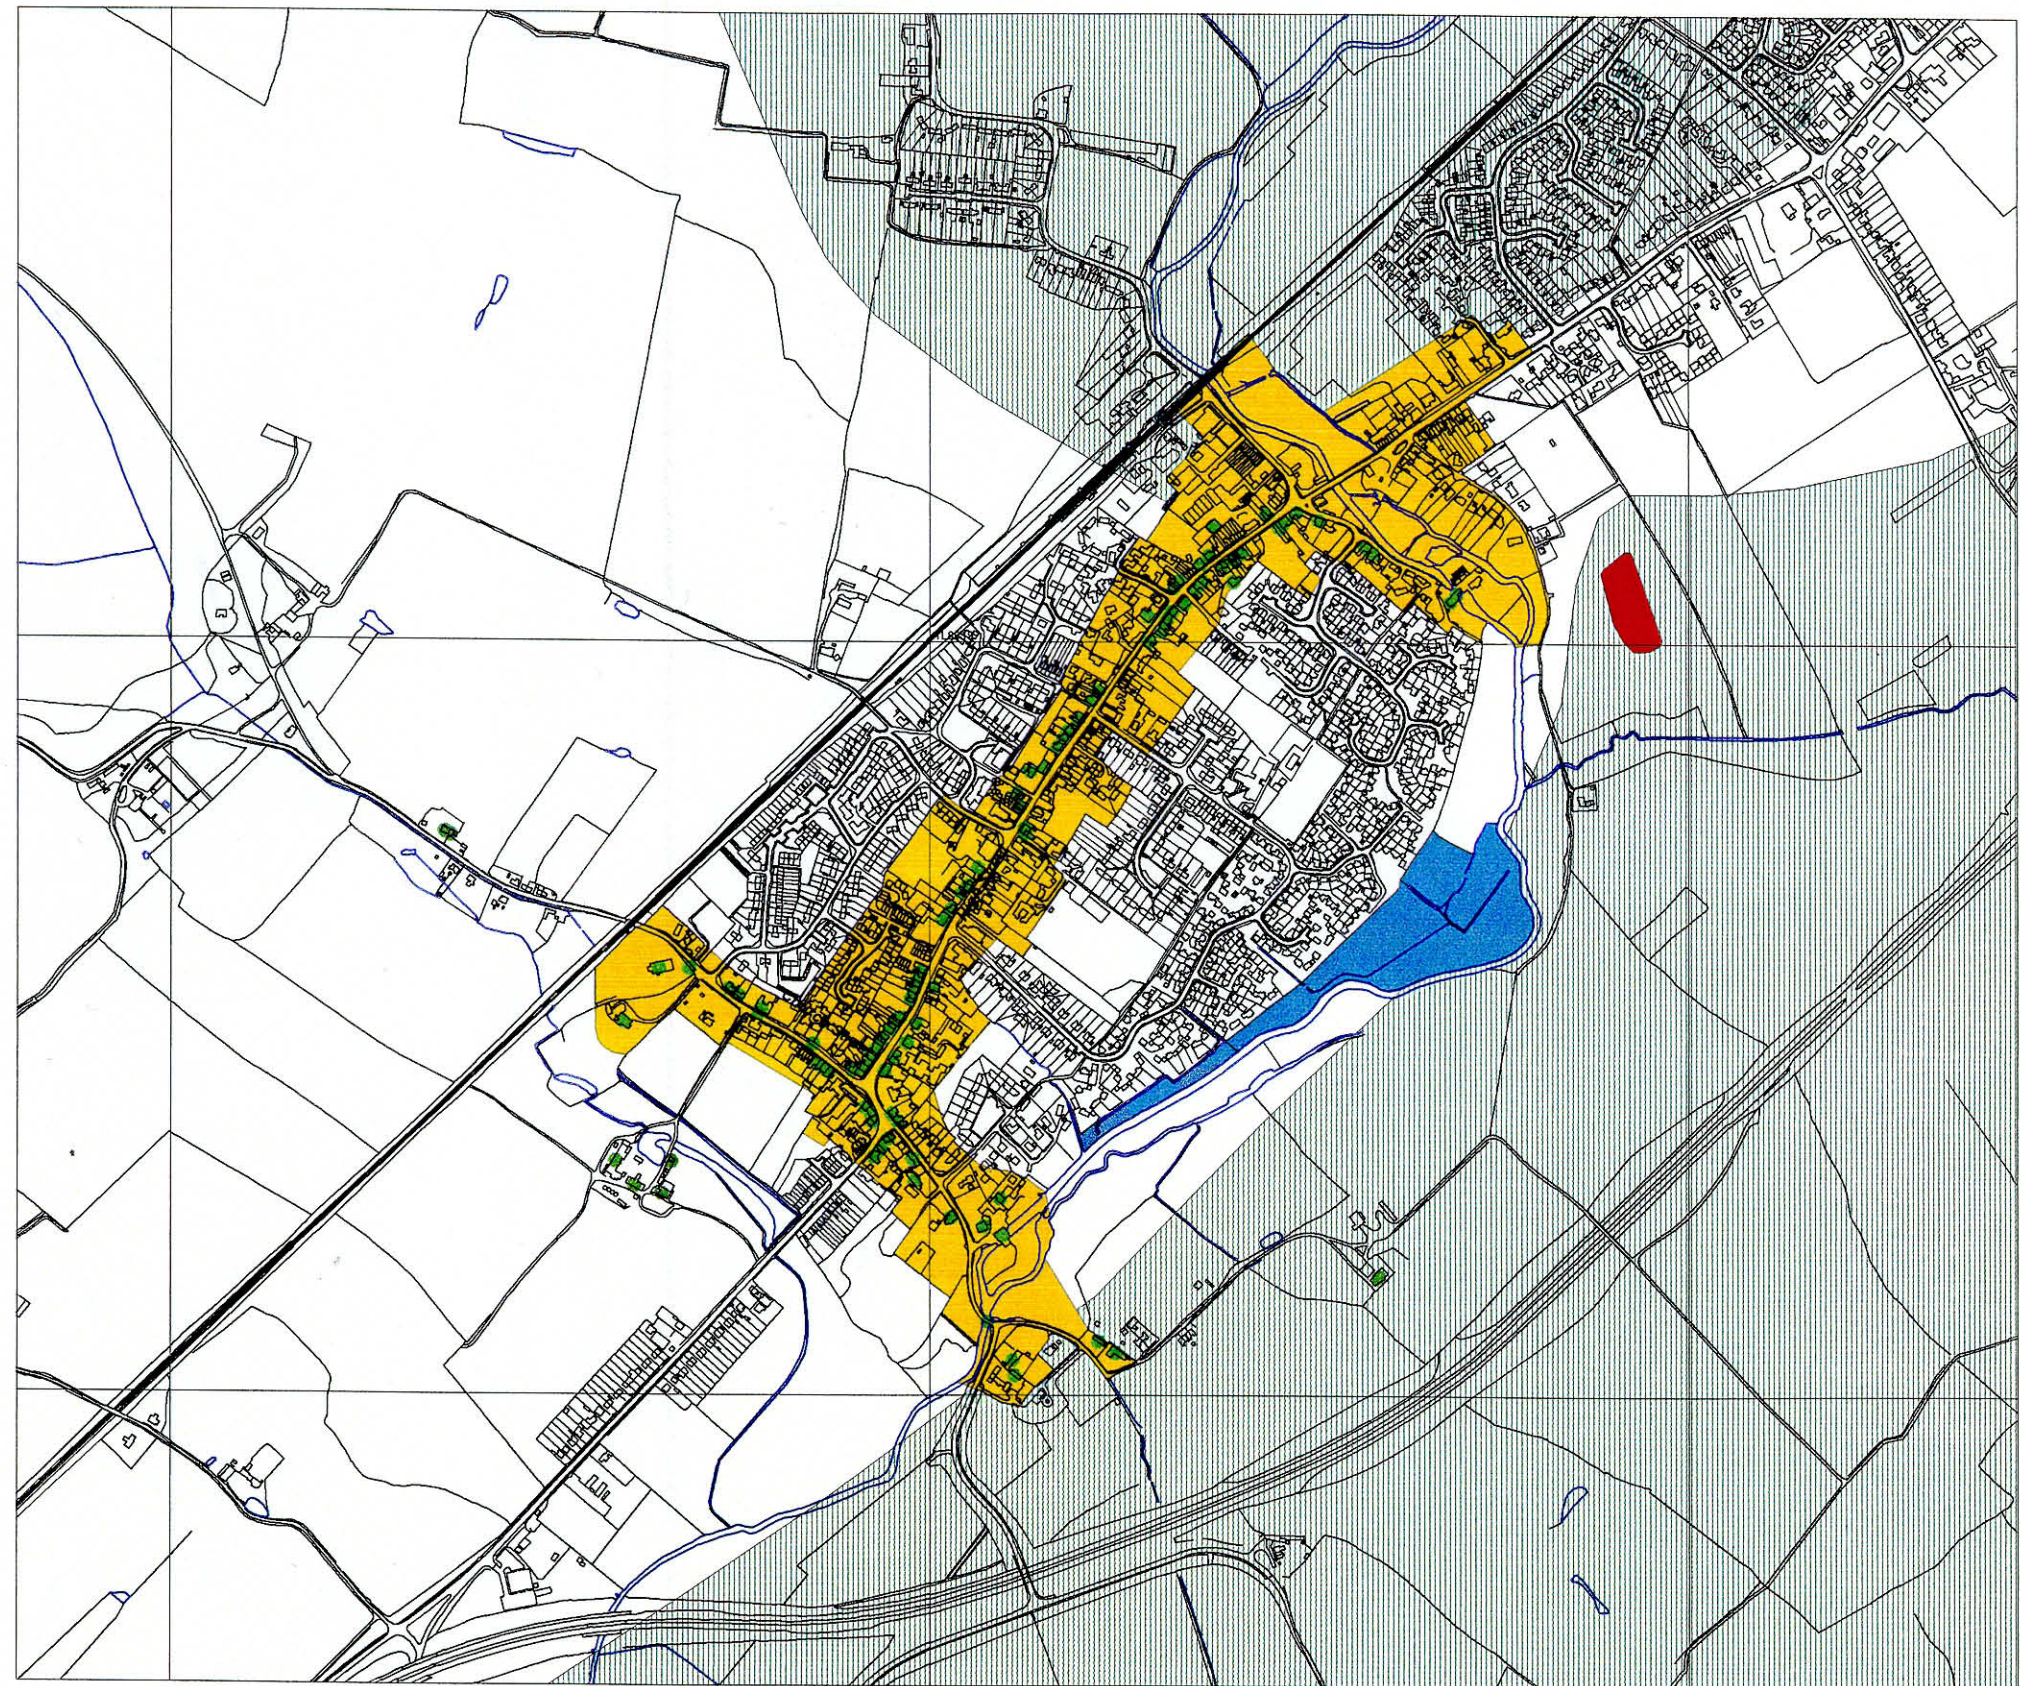

KELVEDON Constraints

- Listed Buildings
- Scheduled Ancient Monuments
- Conservation Area
- Sites of Importance for Nature Conservation
- Special Landscape Area

0 0.4 0.8 1.2 1.6 2 Kilometers