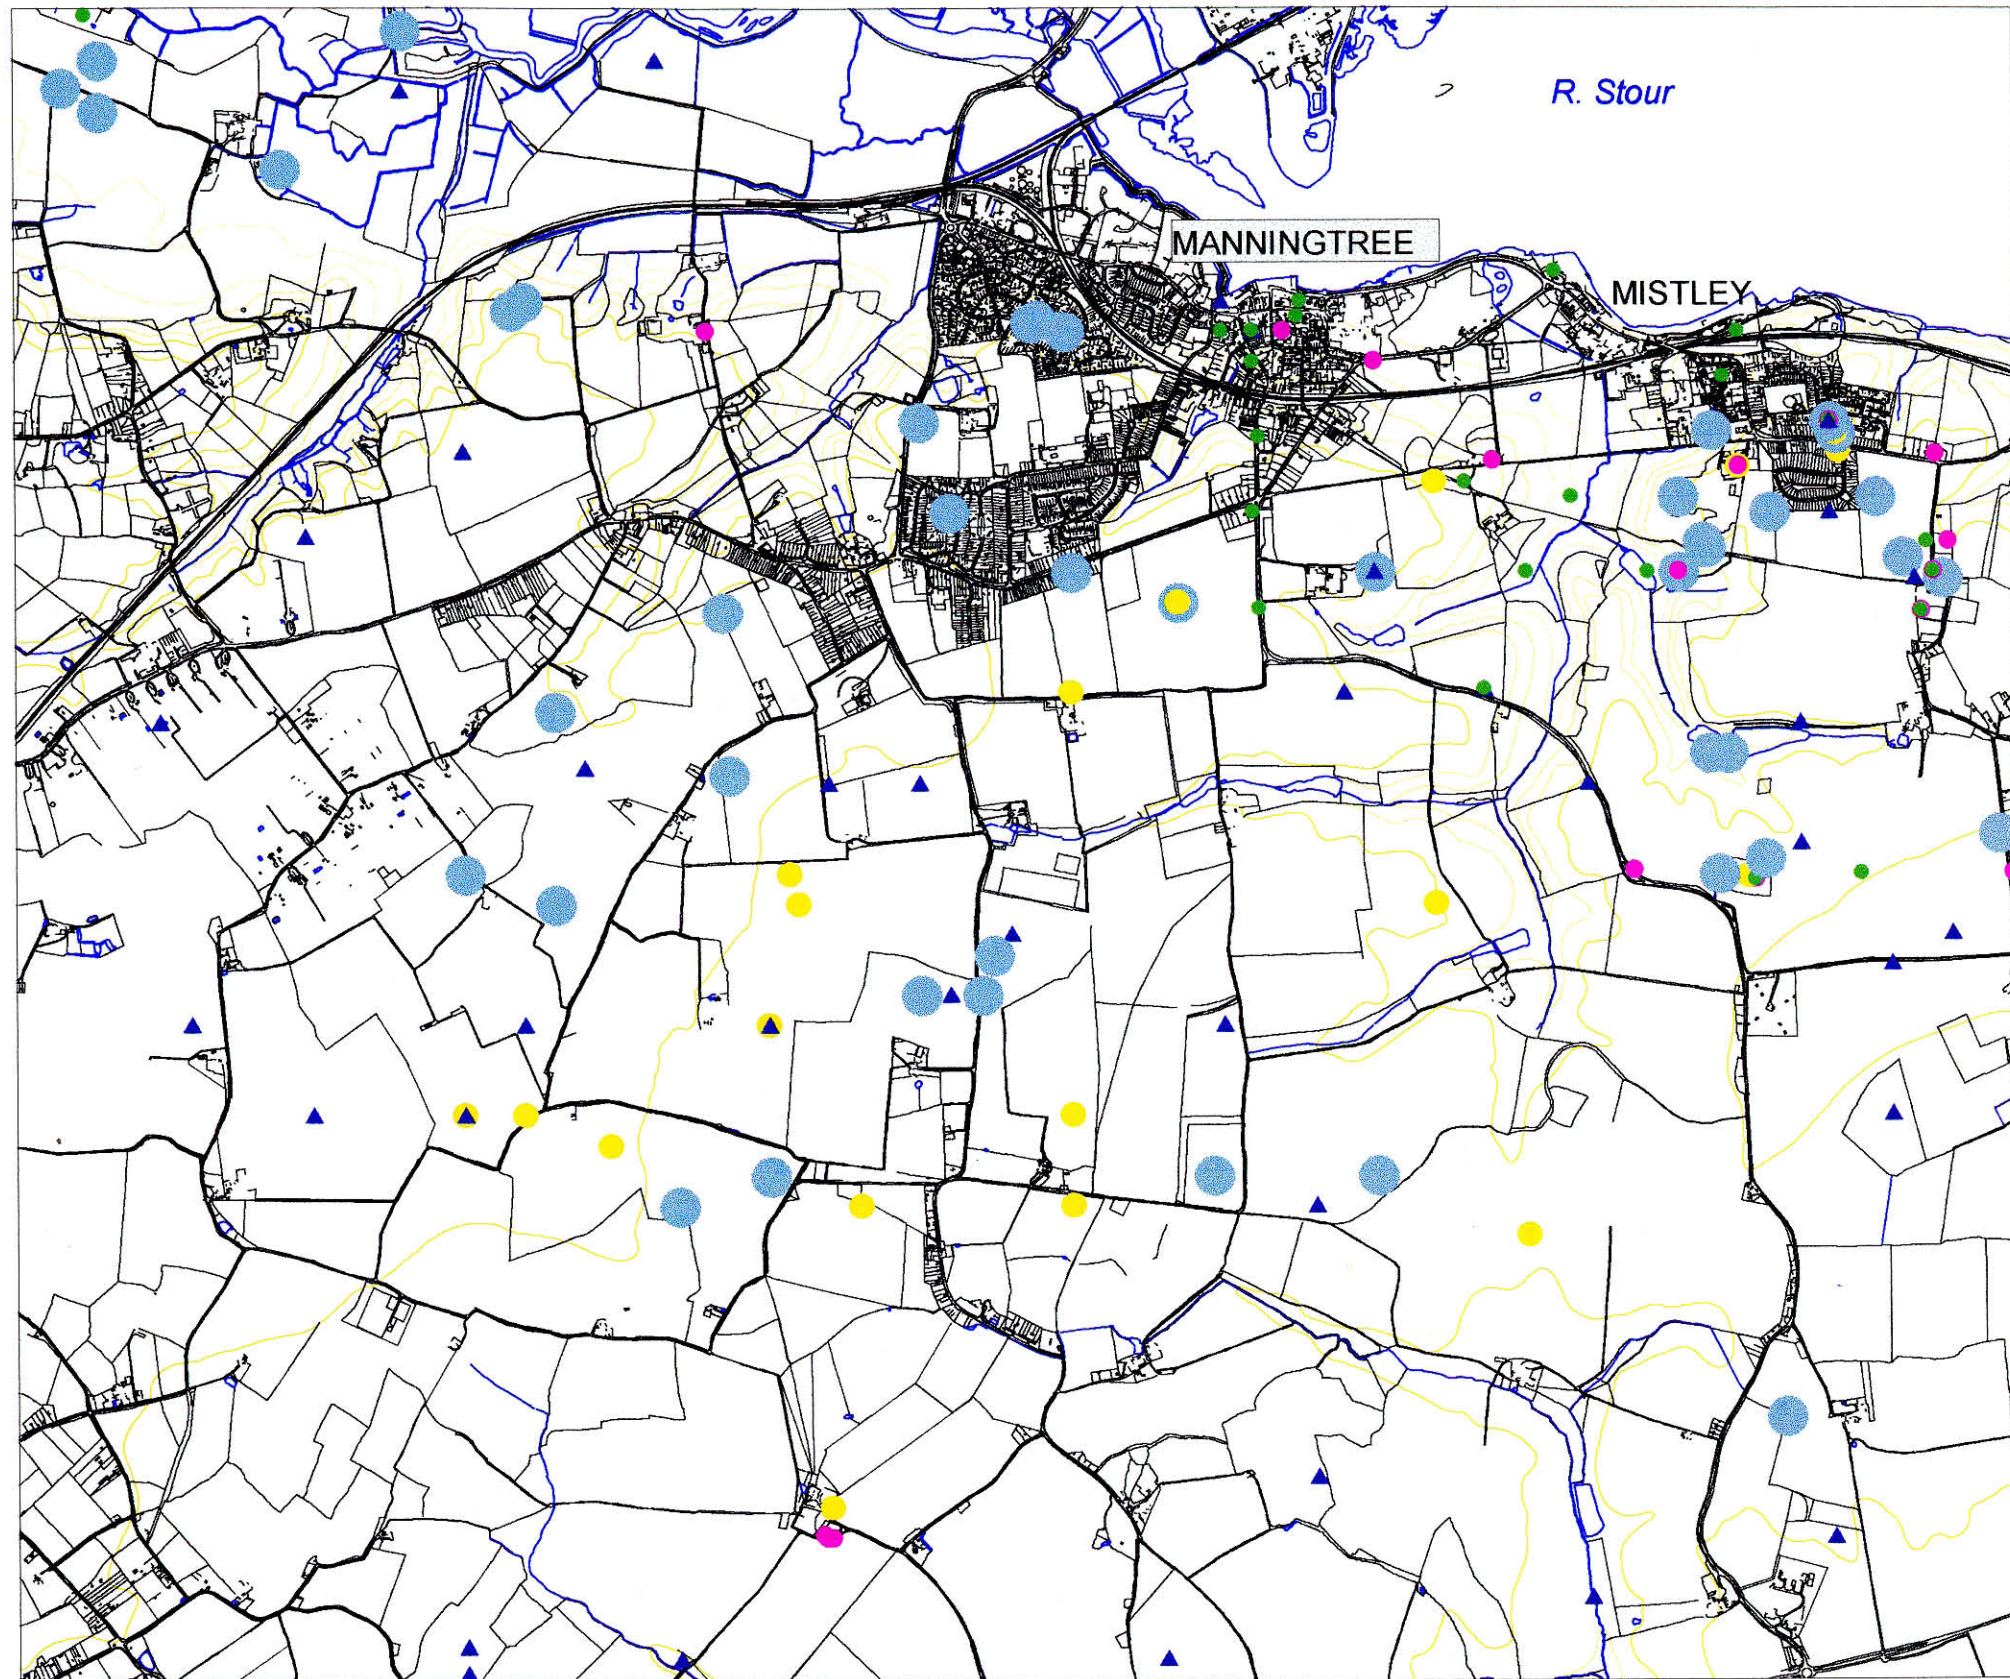

MANNINGTREE ENVIRONS

SMR Sites

-  PREHISTORIC
-  ROMAN
-  MEDIEVAL
-  POST MEDIEVAL
-  MODERN
-  UNCERTAIN

0.8 0 0.8 1.6 Kilometers