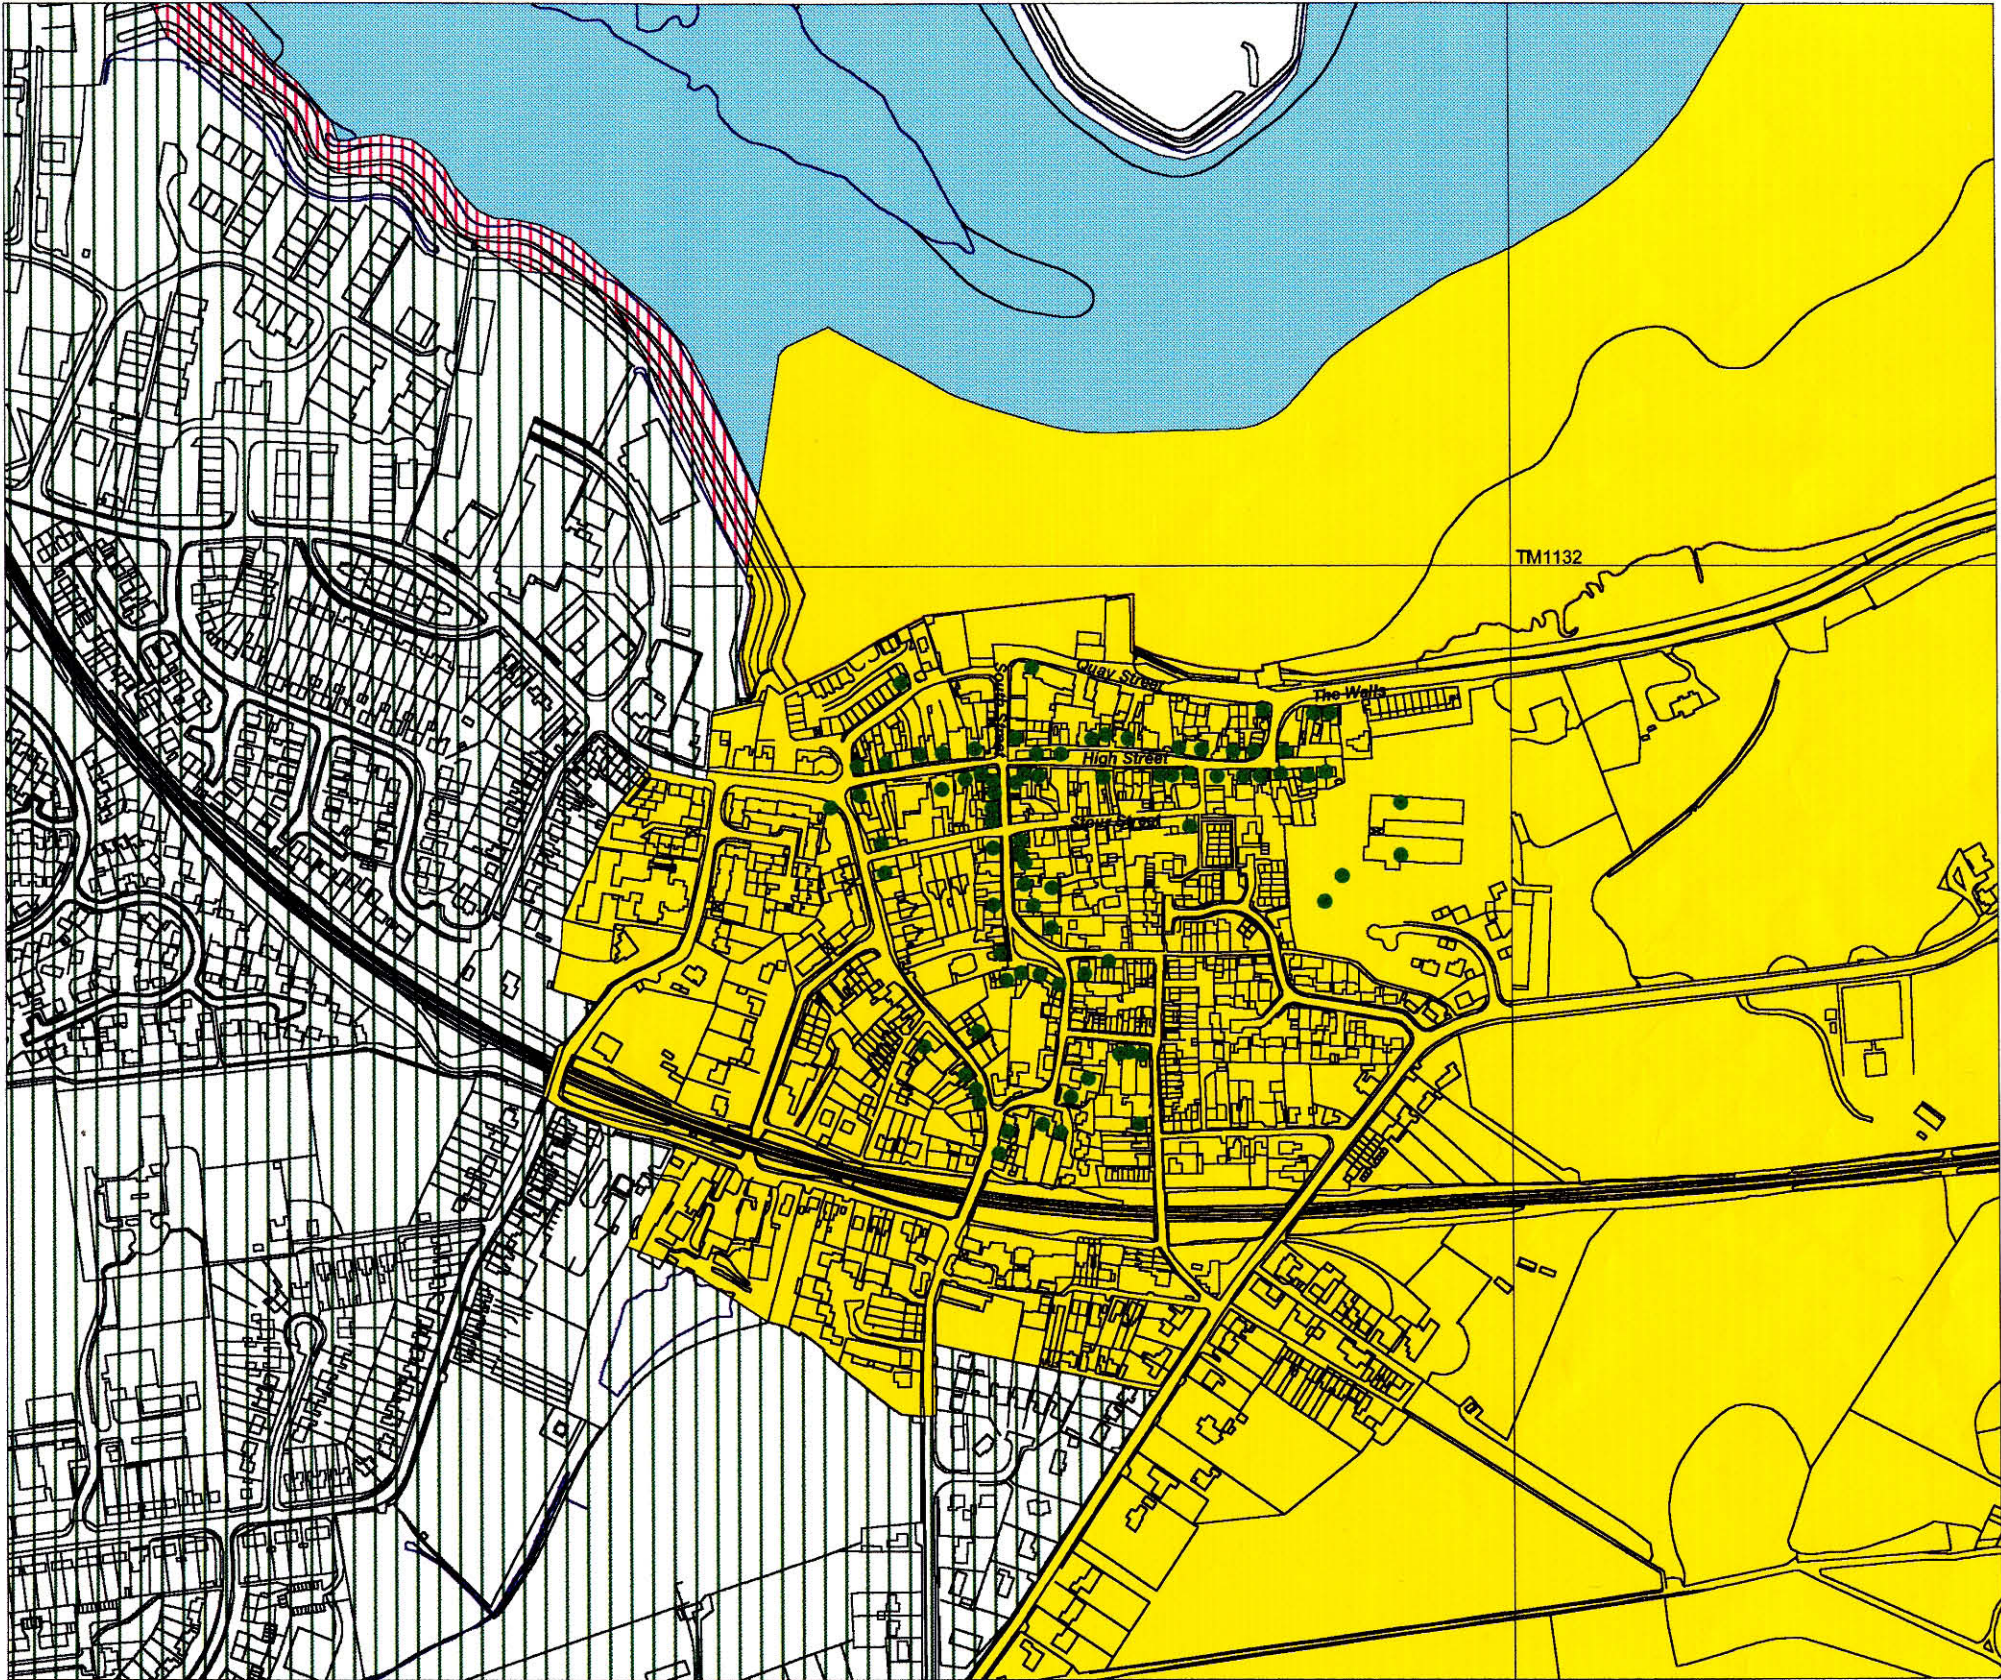

MANNINGTREE Constraints

- Listed Building
- Conservation Area
- ▨ Site of Importance for Nature Conservation
- Site of Special Scientific Interest
- ▨ Special Landscape Area

1:5000

0

0.2

0.4

0.6

0.8

1 Kilometers