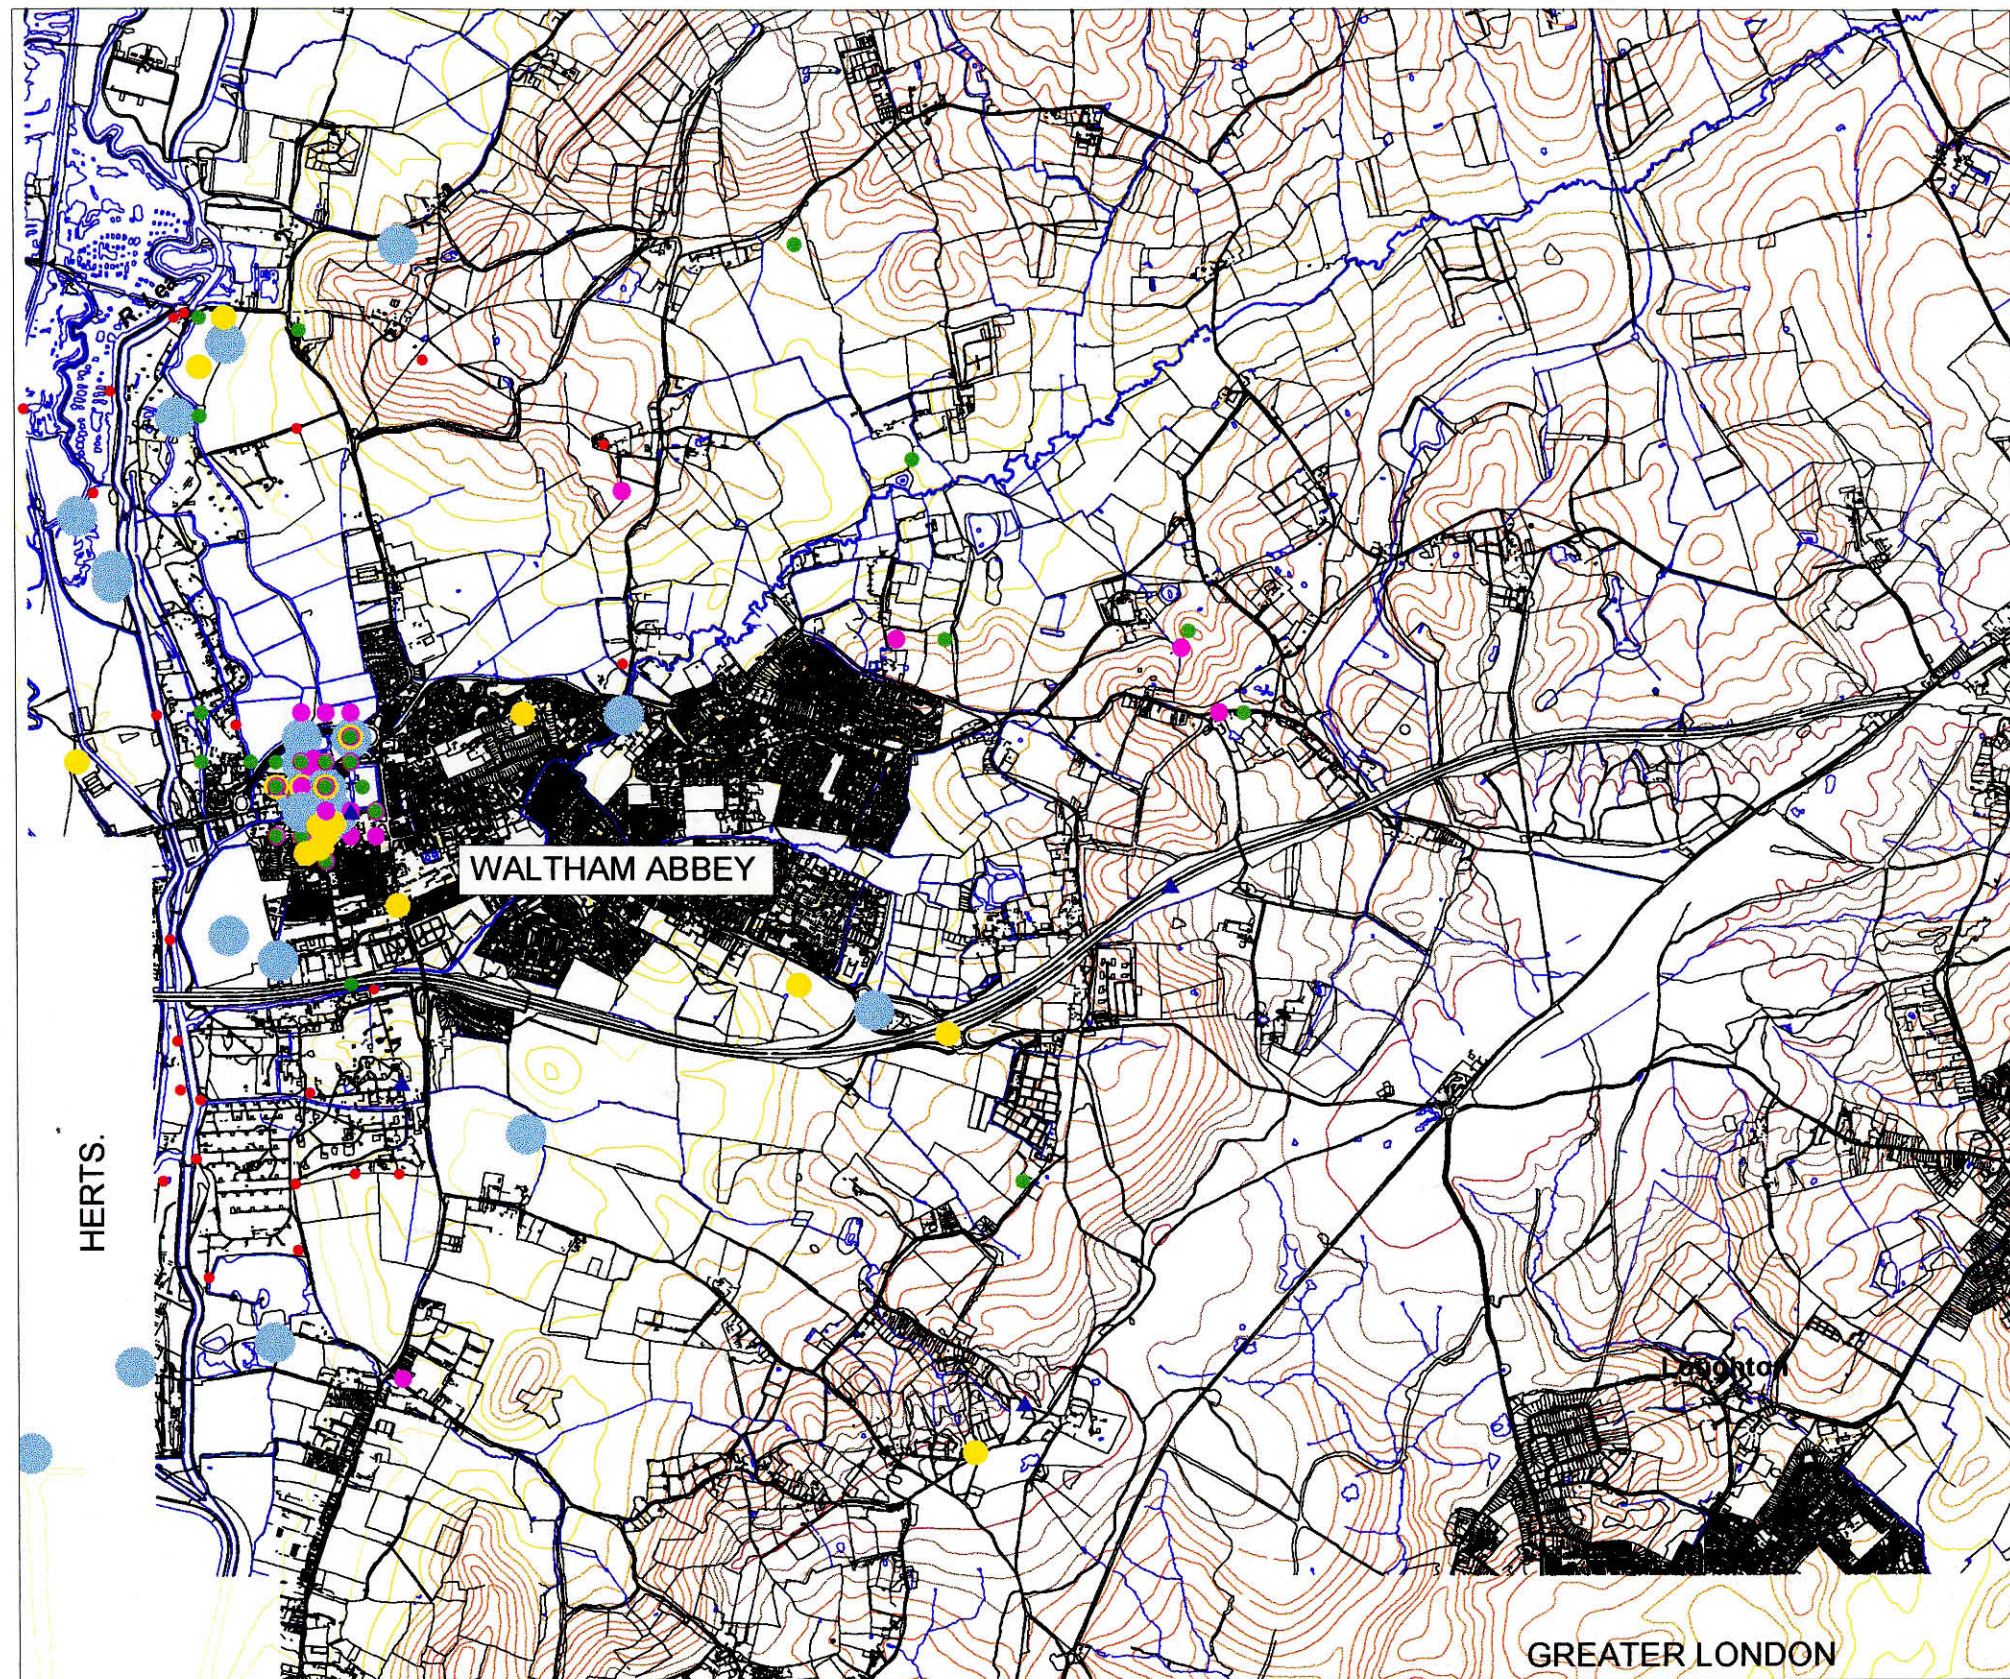

WALTHAM ABBEY Environs

SMR SITES

-  Prehistoric
-  Roman
-  Medieval
-  Post-medieval
-  Modern
-  Uncertain

0 1 2 Kilometers