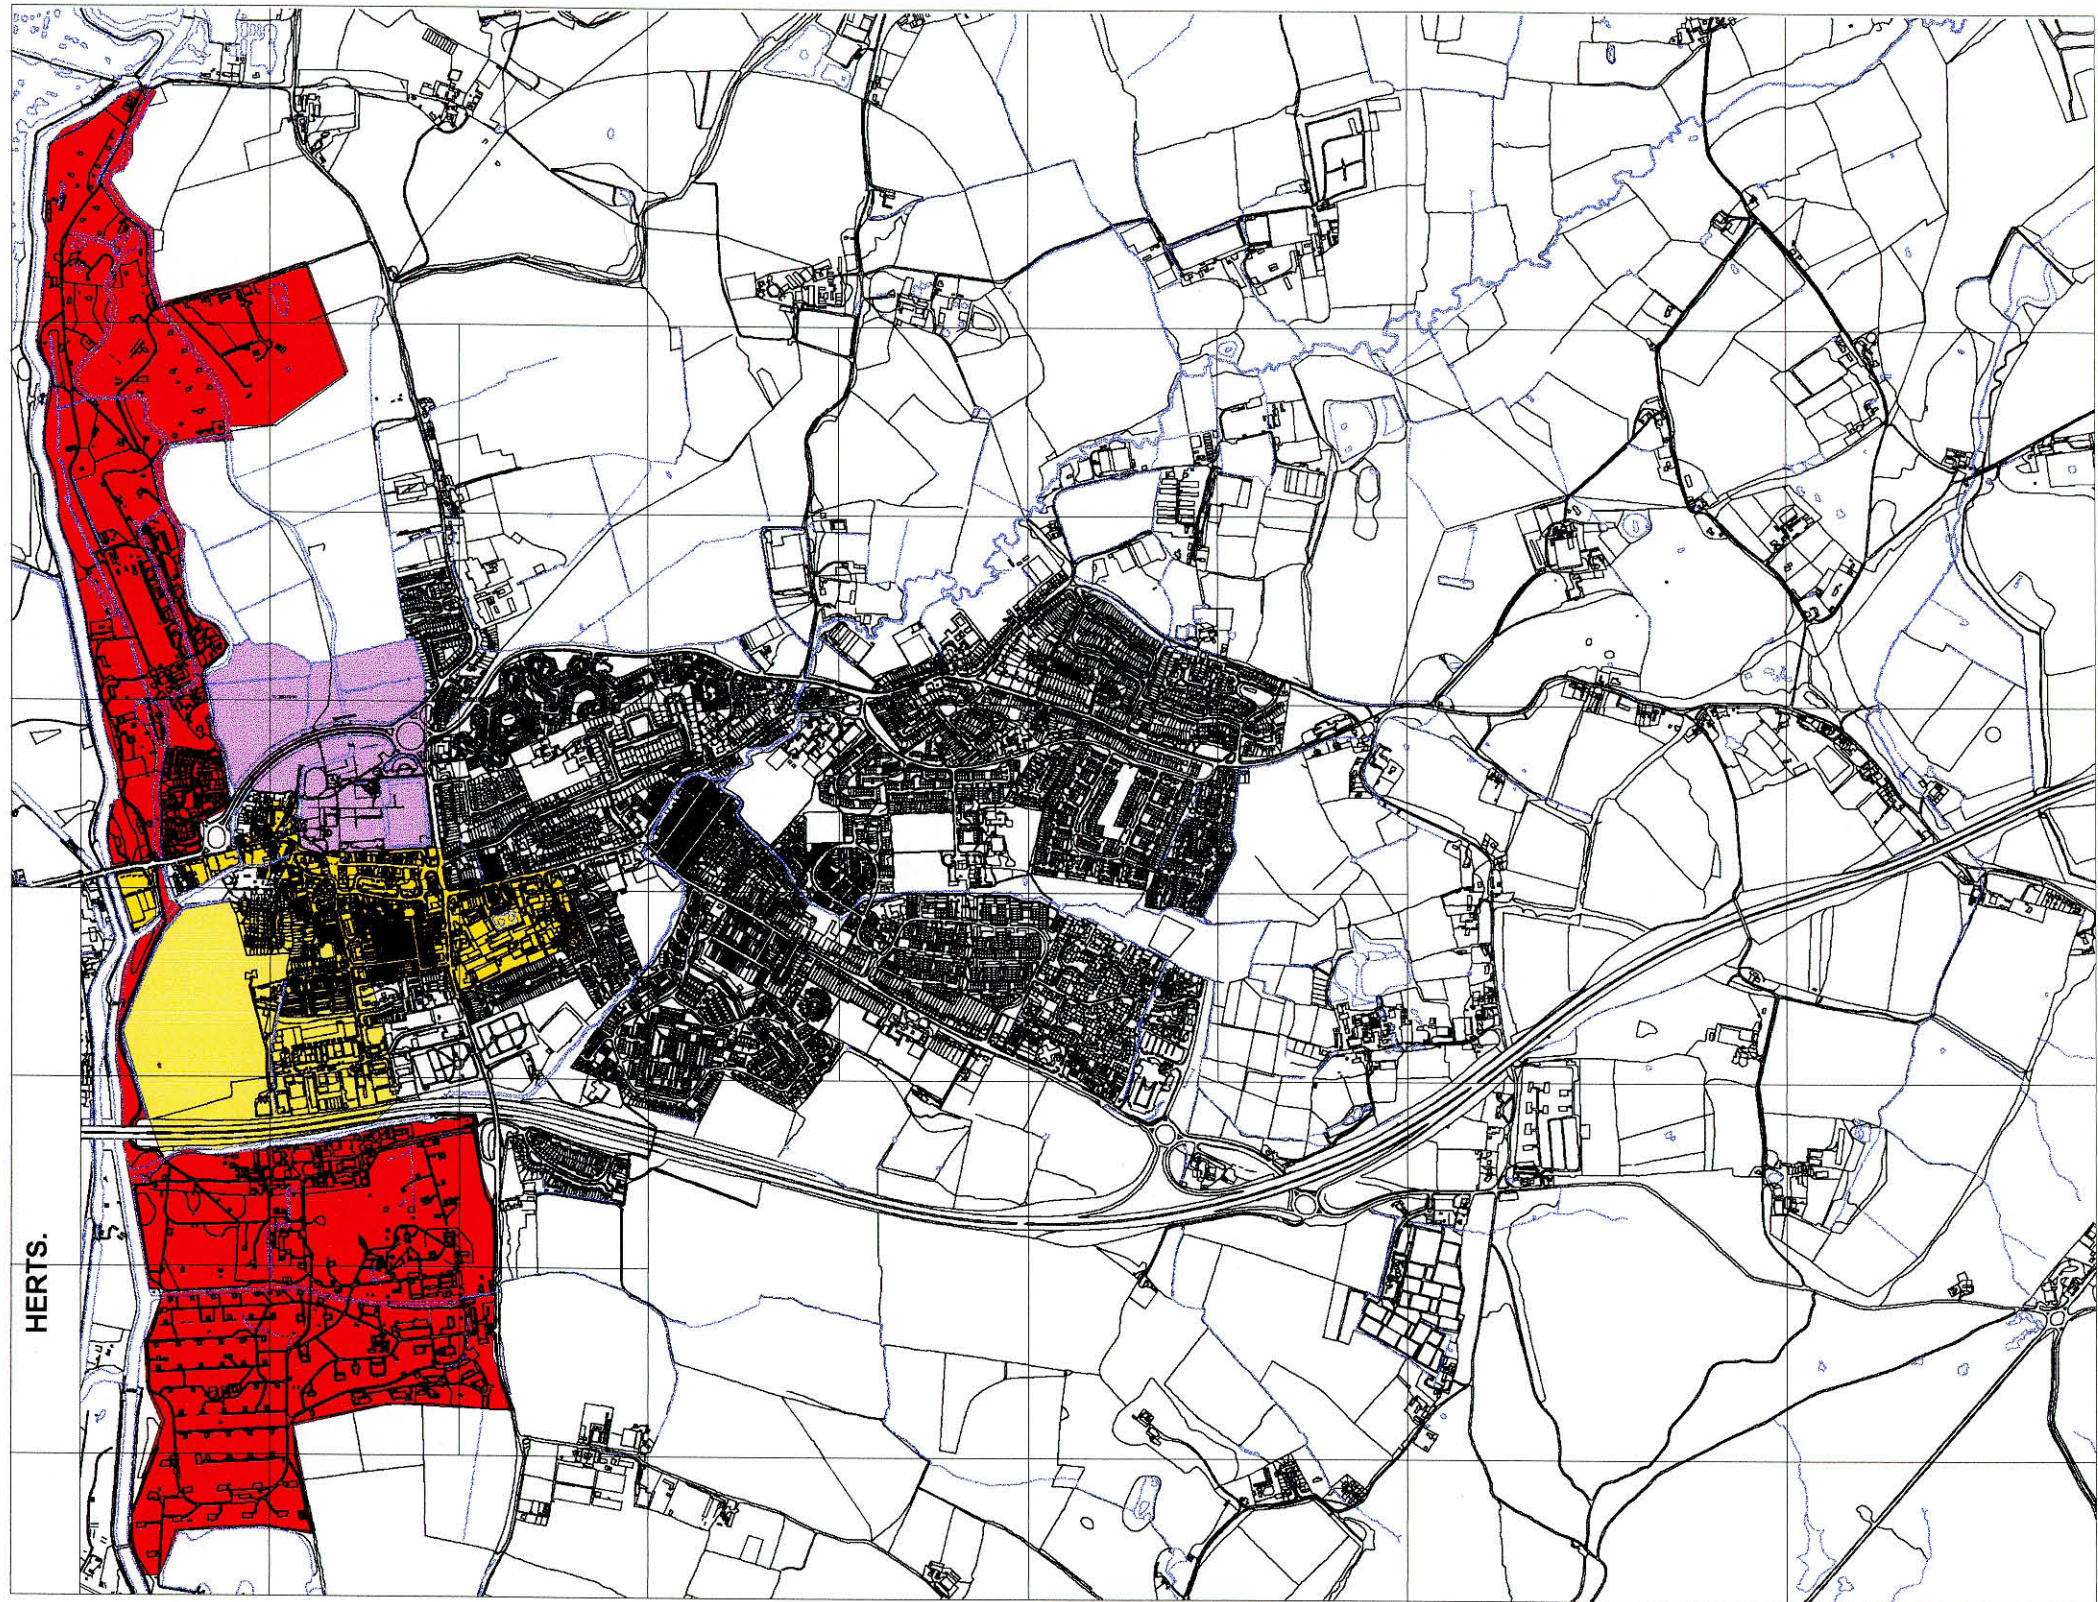

WALTHAM ABBEY HISTORIC TOWN EXTENT

KEY

-  THE ABBEY
-  HISTORIC URBAN AREA
-  ROYAL GUNPOWDER FACTORY