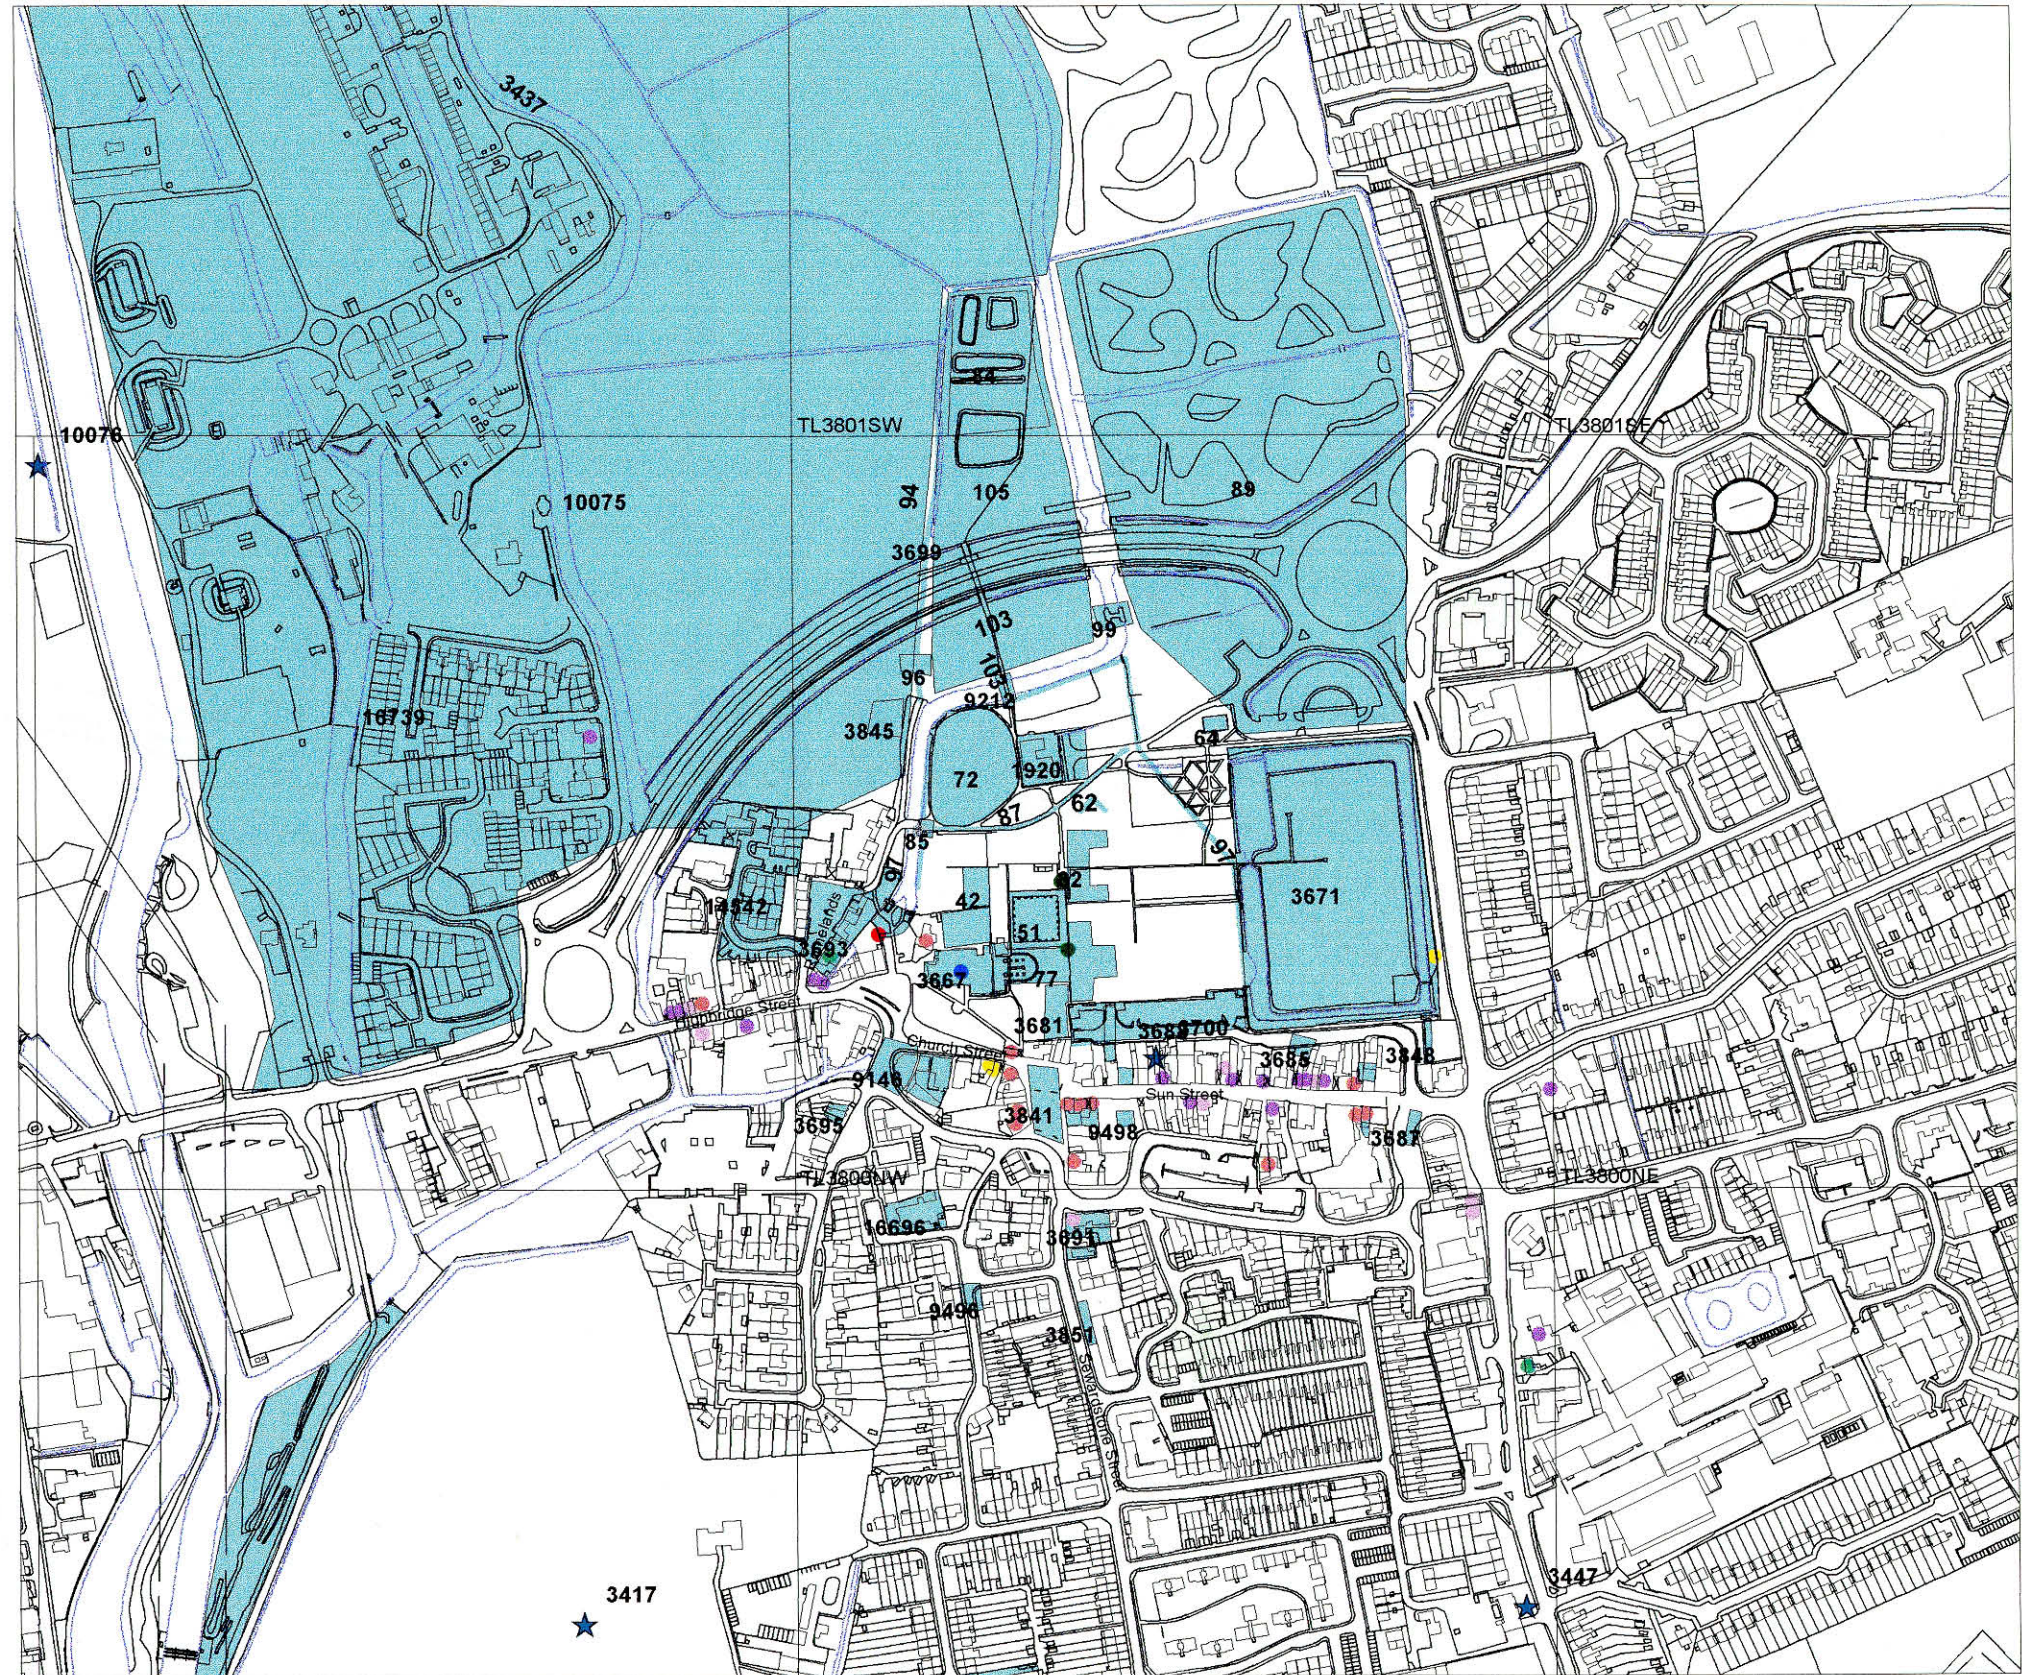

WALTHAM ABBEY SMR and Listed Buildings

Listed buildings by century

- 12
- 14
- 15
- 16
- MED
- 17
- 18
- 19
- 20

■ SMR sites

0 100 200 300 400 500 Meters