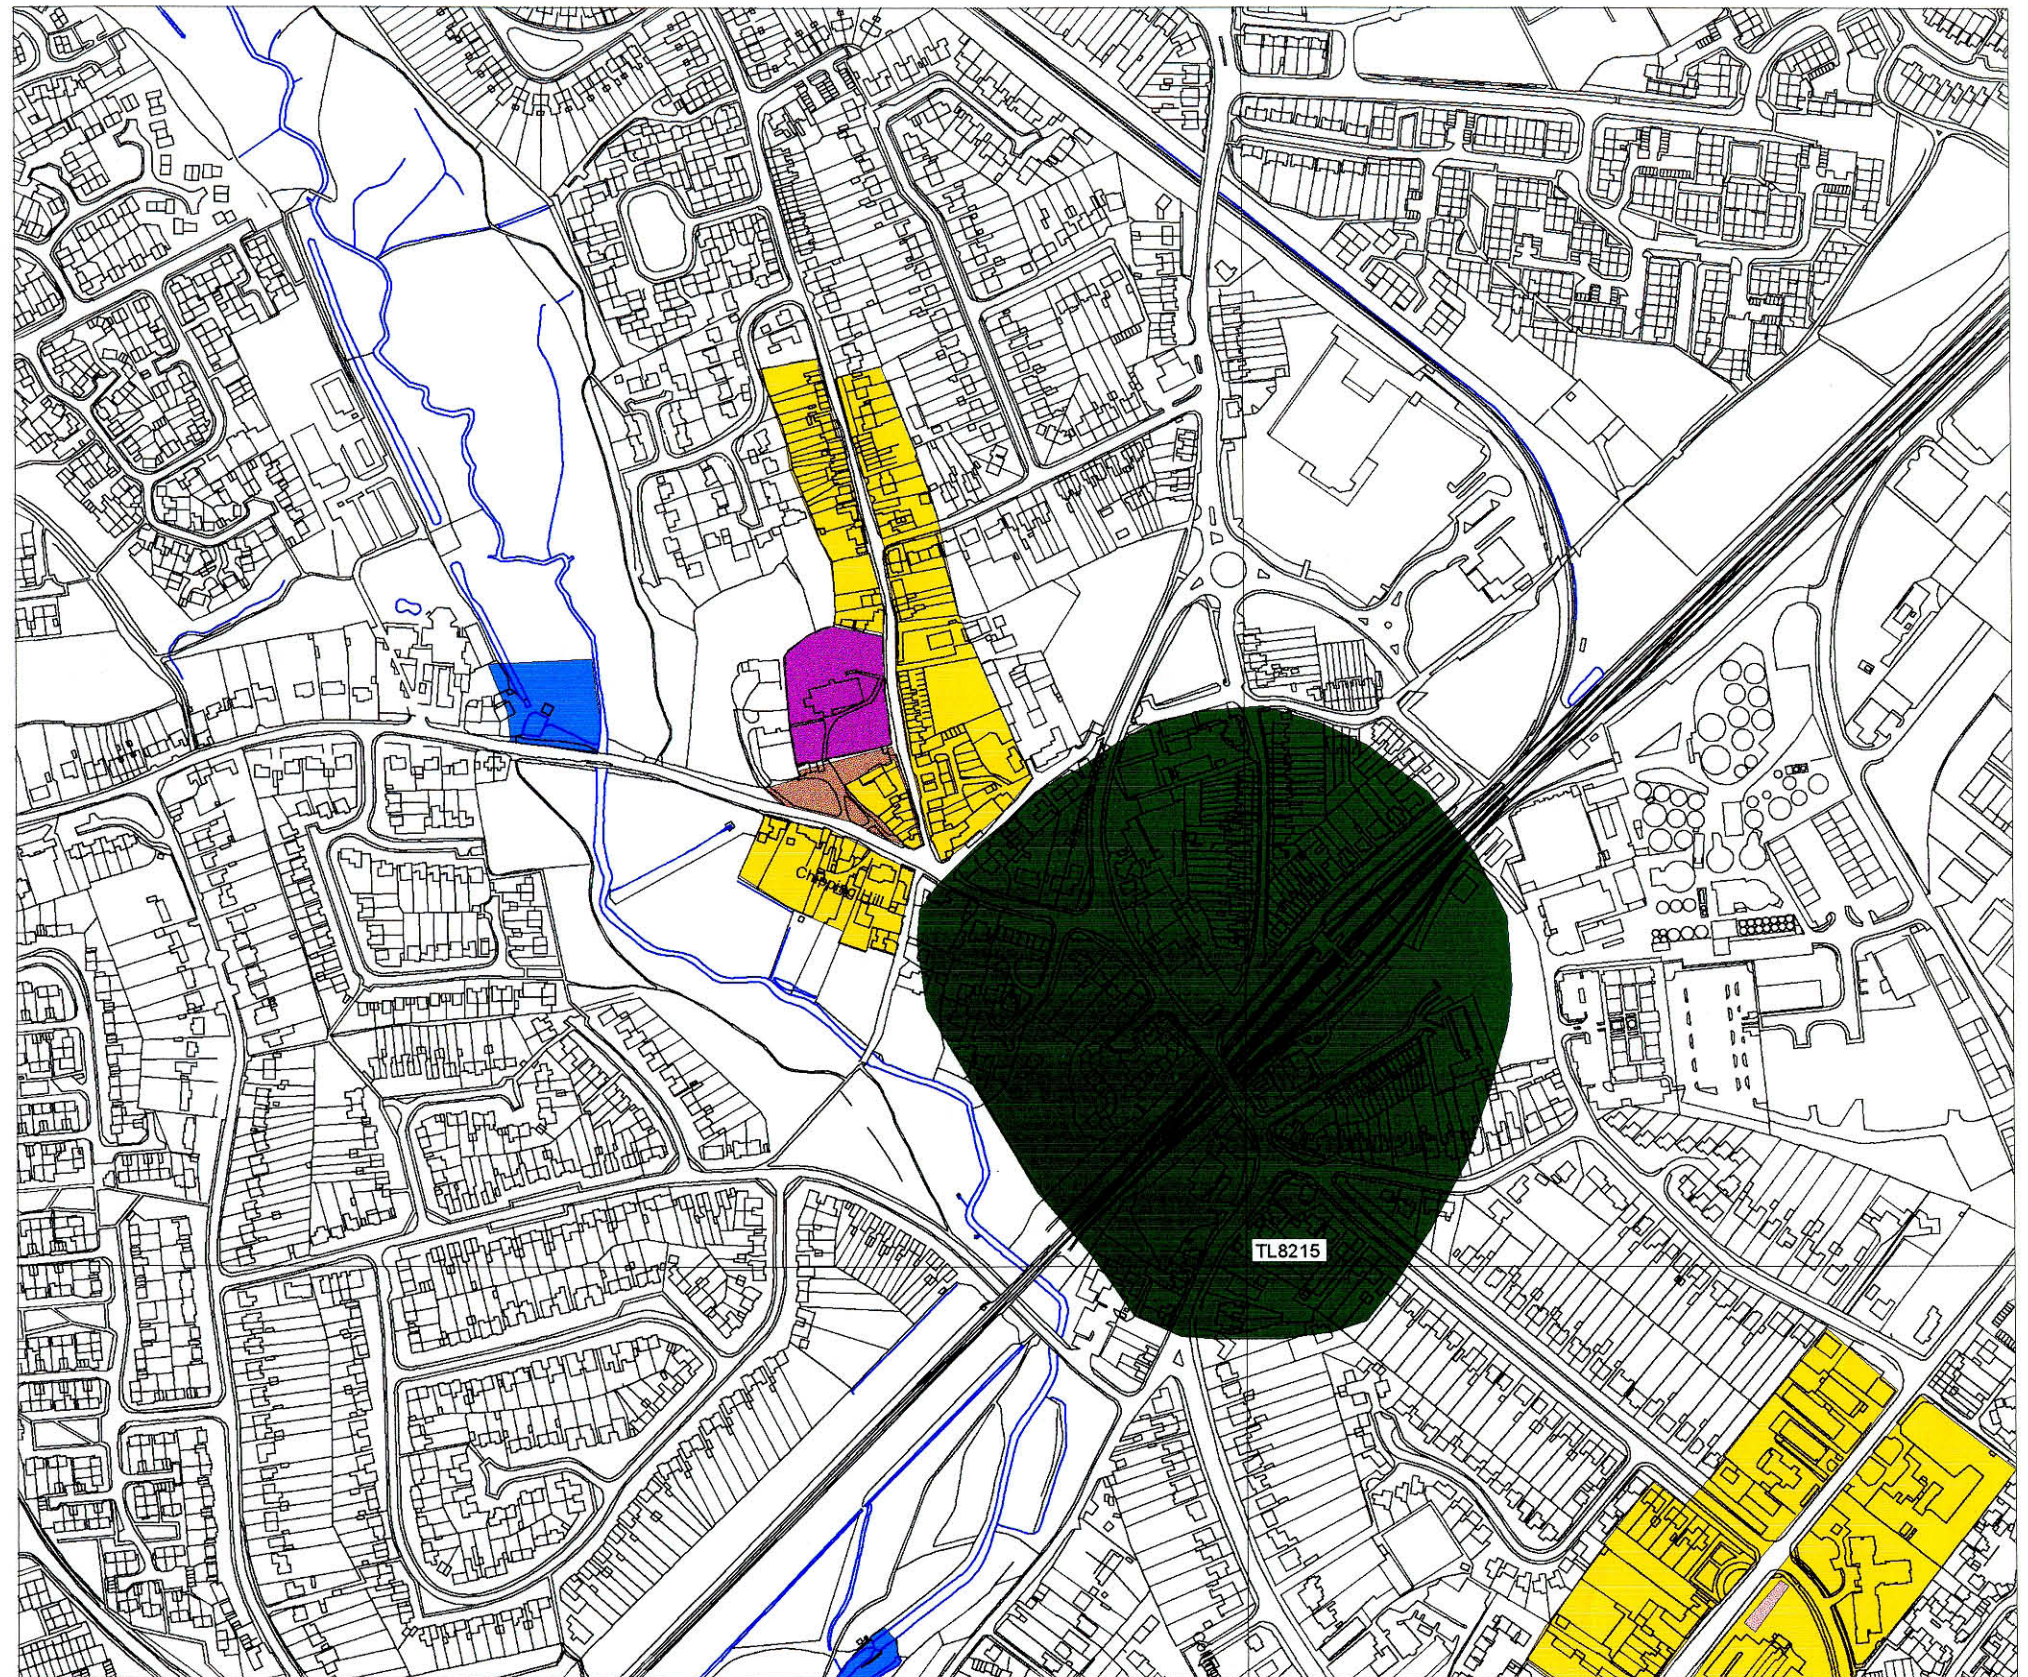

WITHAM

Medieval interpretation

Chipping Hill

KEY

-  BUILT-UP AREA
-  CHIPPING HILL CAMP AND MANOR HOUSE
-  CHIPPING HILL MARKET
-  PARISH CHURCH OF ST NICHOLAS
-  THE MILLS

0 100 200 300 400 500 Meters