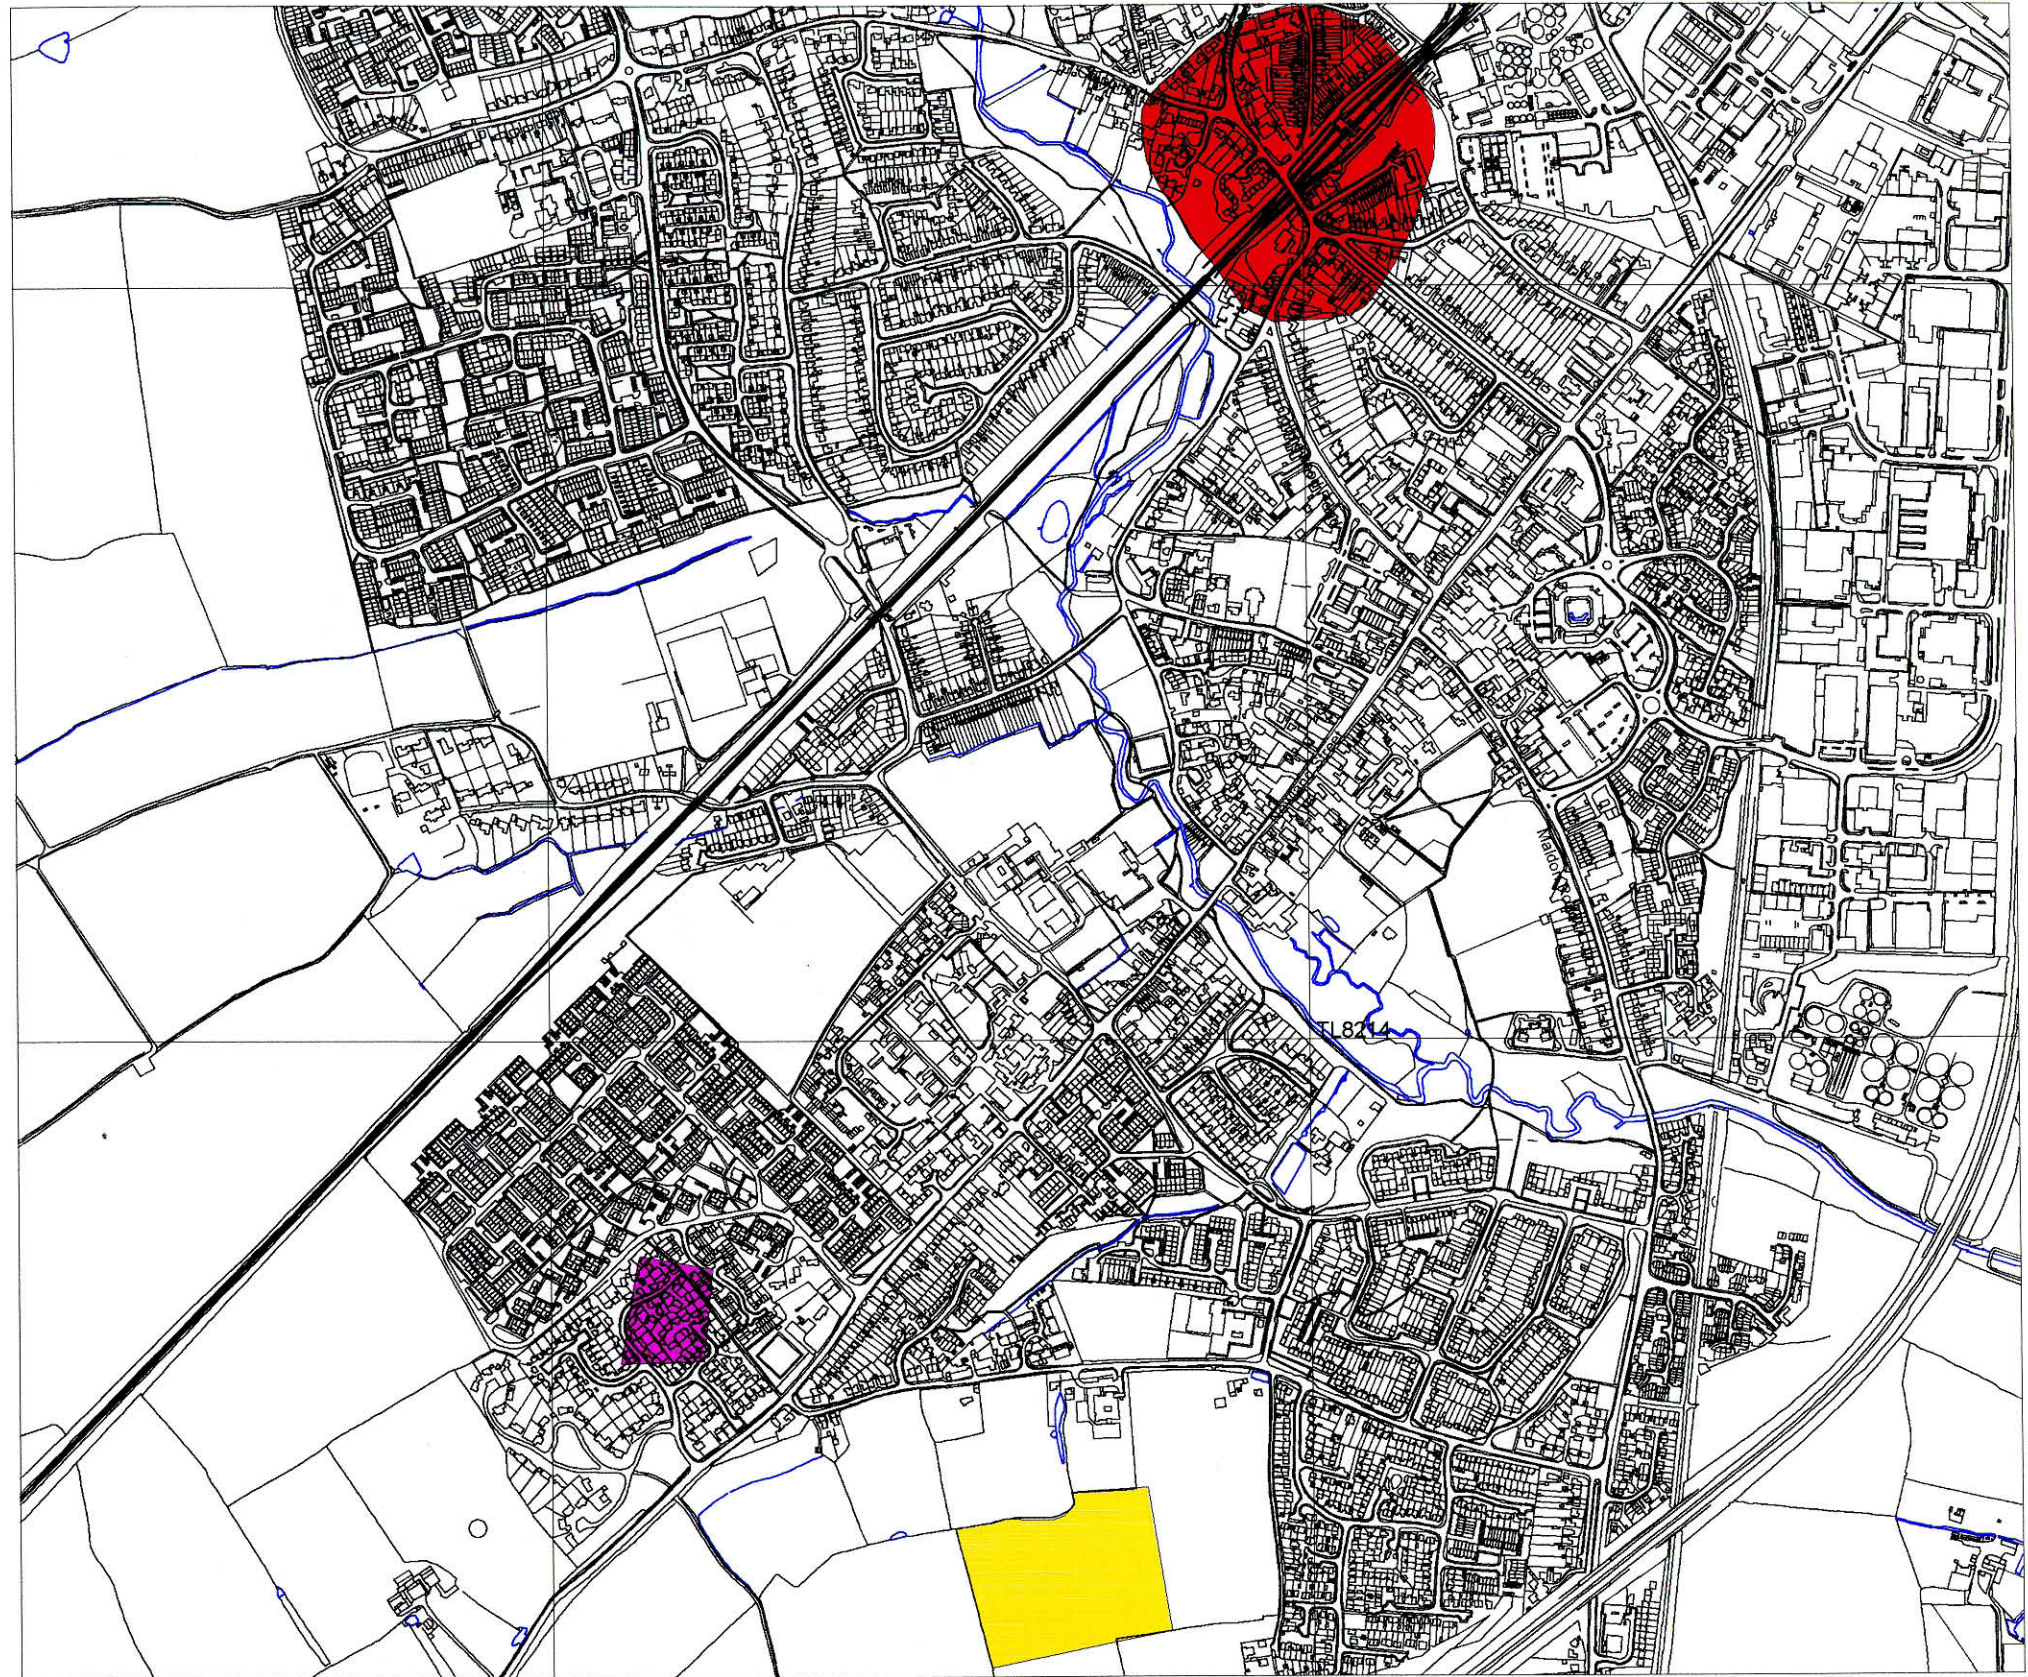

WITHAM ROMAN INTERPRETATION

KEY

-  CHIPPING HILL CAMP
-  IVY CHIMNEYS
-  MALTINGS LANE

0 0.5 1 1.5 Kilometers