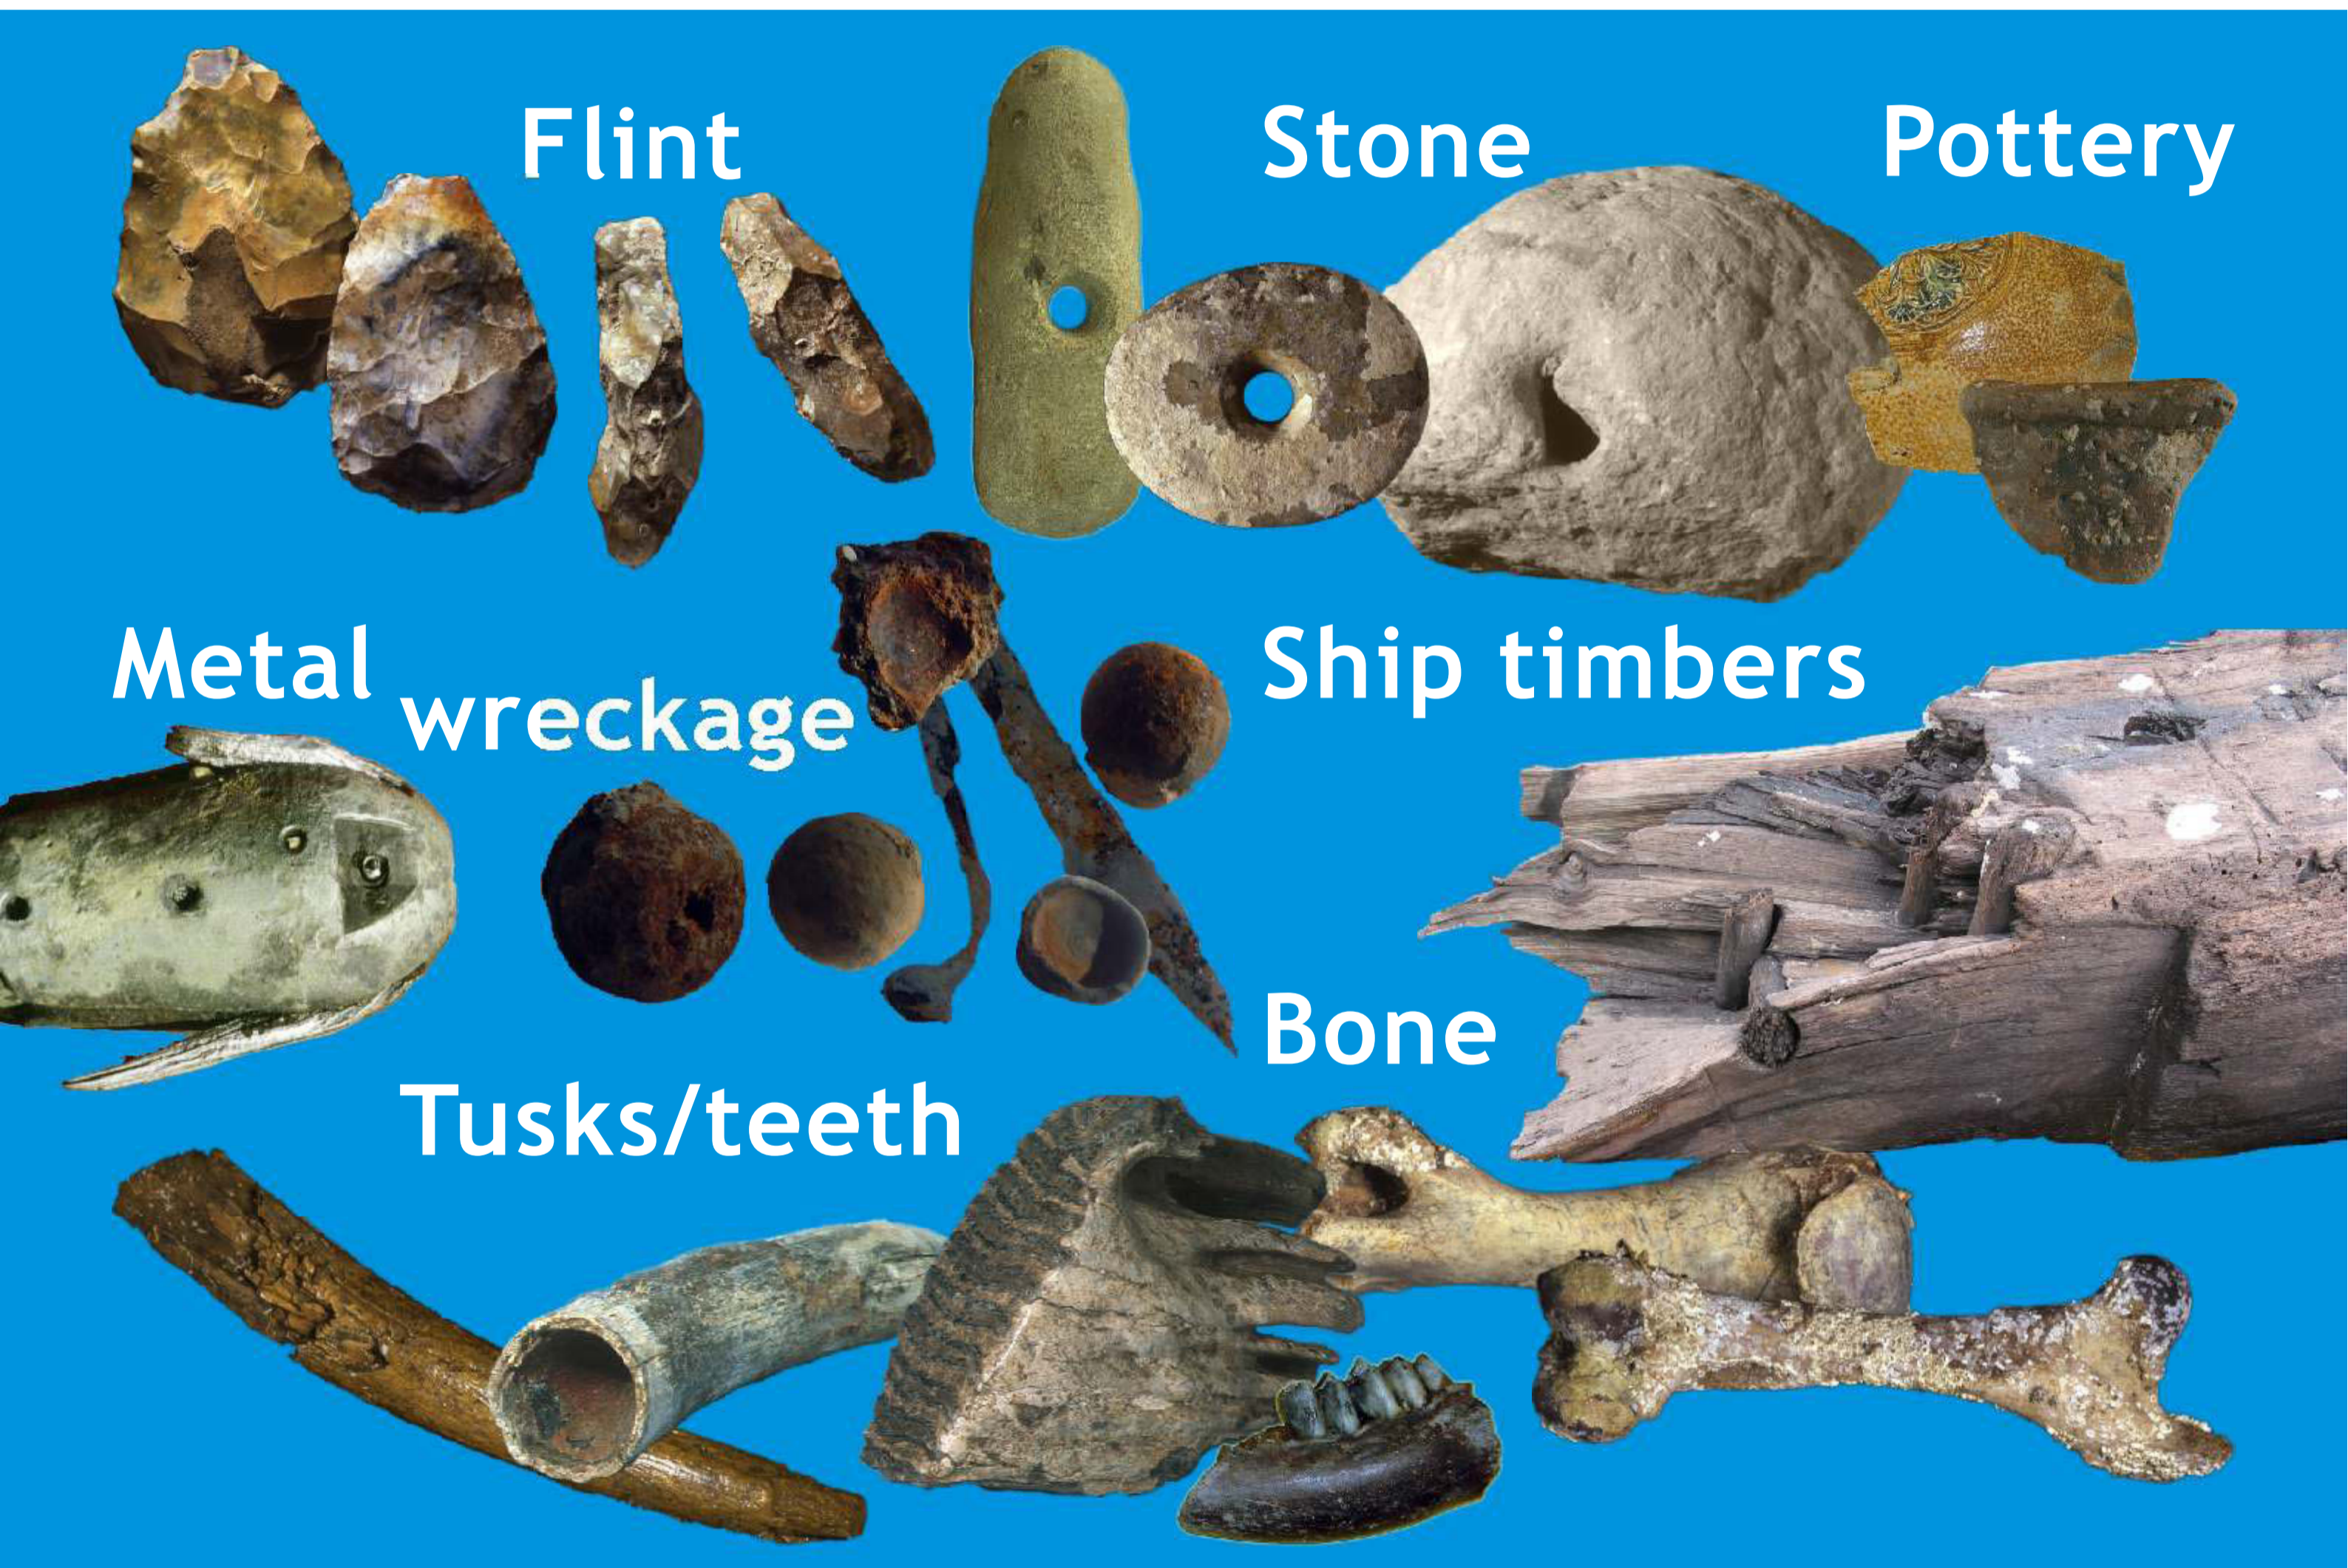

# What have you found?

What you discover helps us to find out about the past.

It helps us to protect important sites.

It allows us to show people the richness of our marine historic environment.

If you find something that you think might be of archaeological or historical interest, please report it to your Site Champion.

Your Site Champion is

Protocol for reporting finds of archaeological interest

British Marine Aggregate Producers Association  
and English Heritage

Prepared by

Wessex Archaeology 