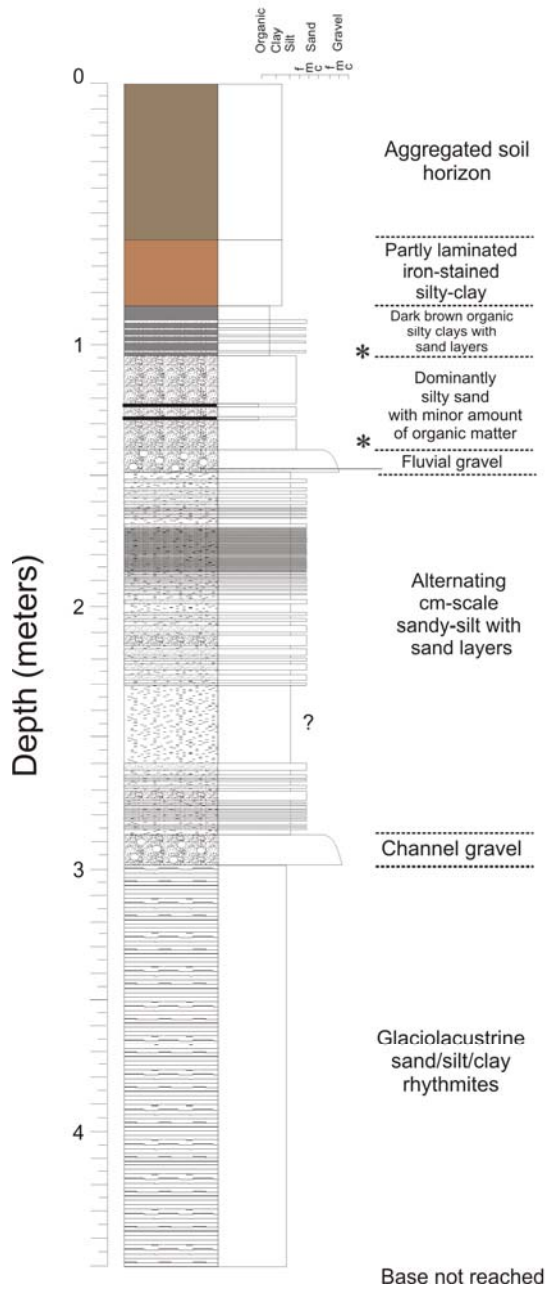

Ribble flood-basin NH T3 C5

Ribble flood-basin NH T3 C6

Figure 97: Sediment stratigraphy for terrace T3 in the Upper Ribble 'flood basin' at New House Farm, also showing the radiocarbon dates