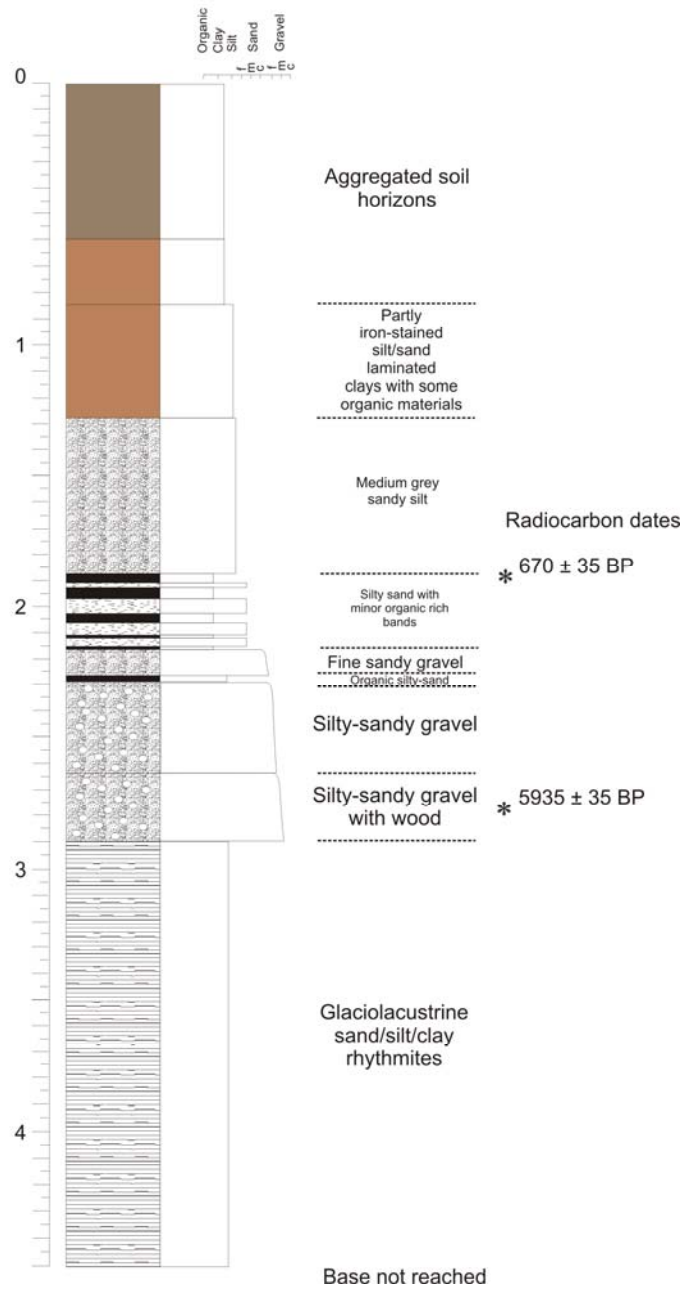

Ribble flood-basin NH T3 C5

Ribble flood-basin NH T3 C6

Figure 97: Sediment stratigraphy for terrace T3 in the Upper Ribble 'flood basin' at New House Farm, also showing the radiocarbon dates