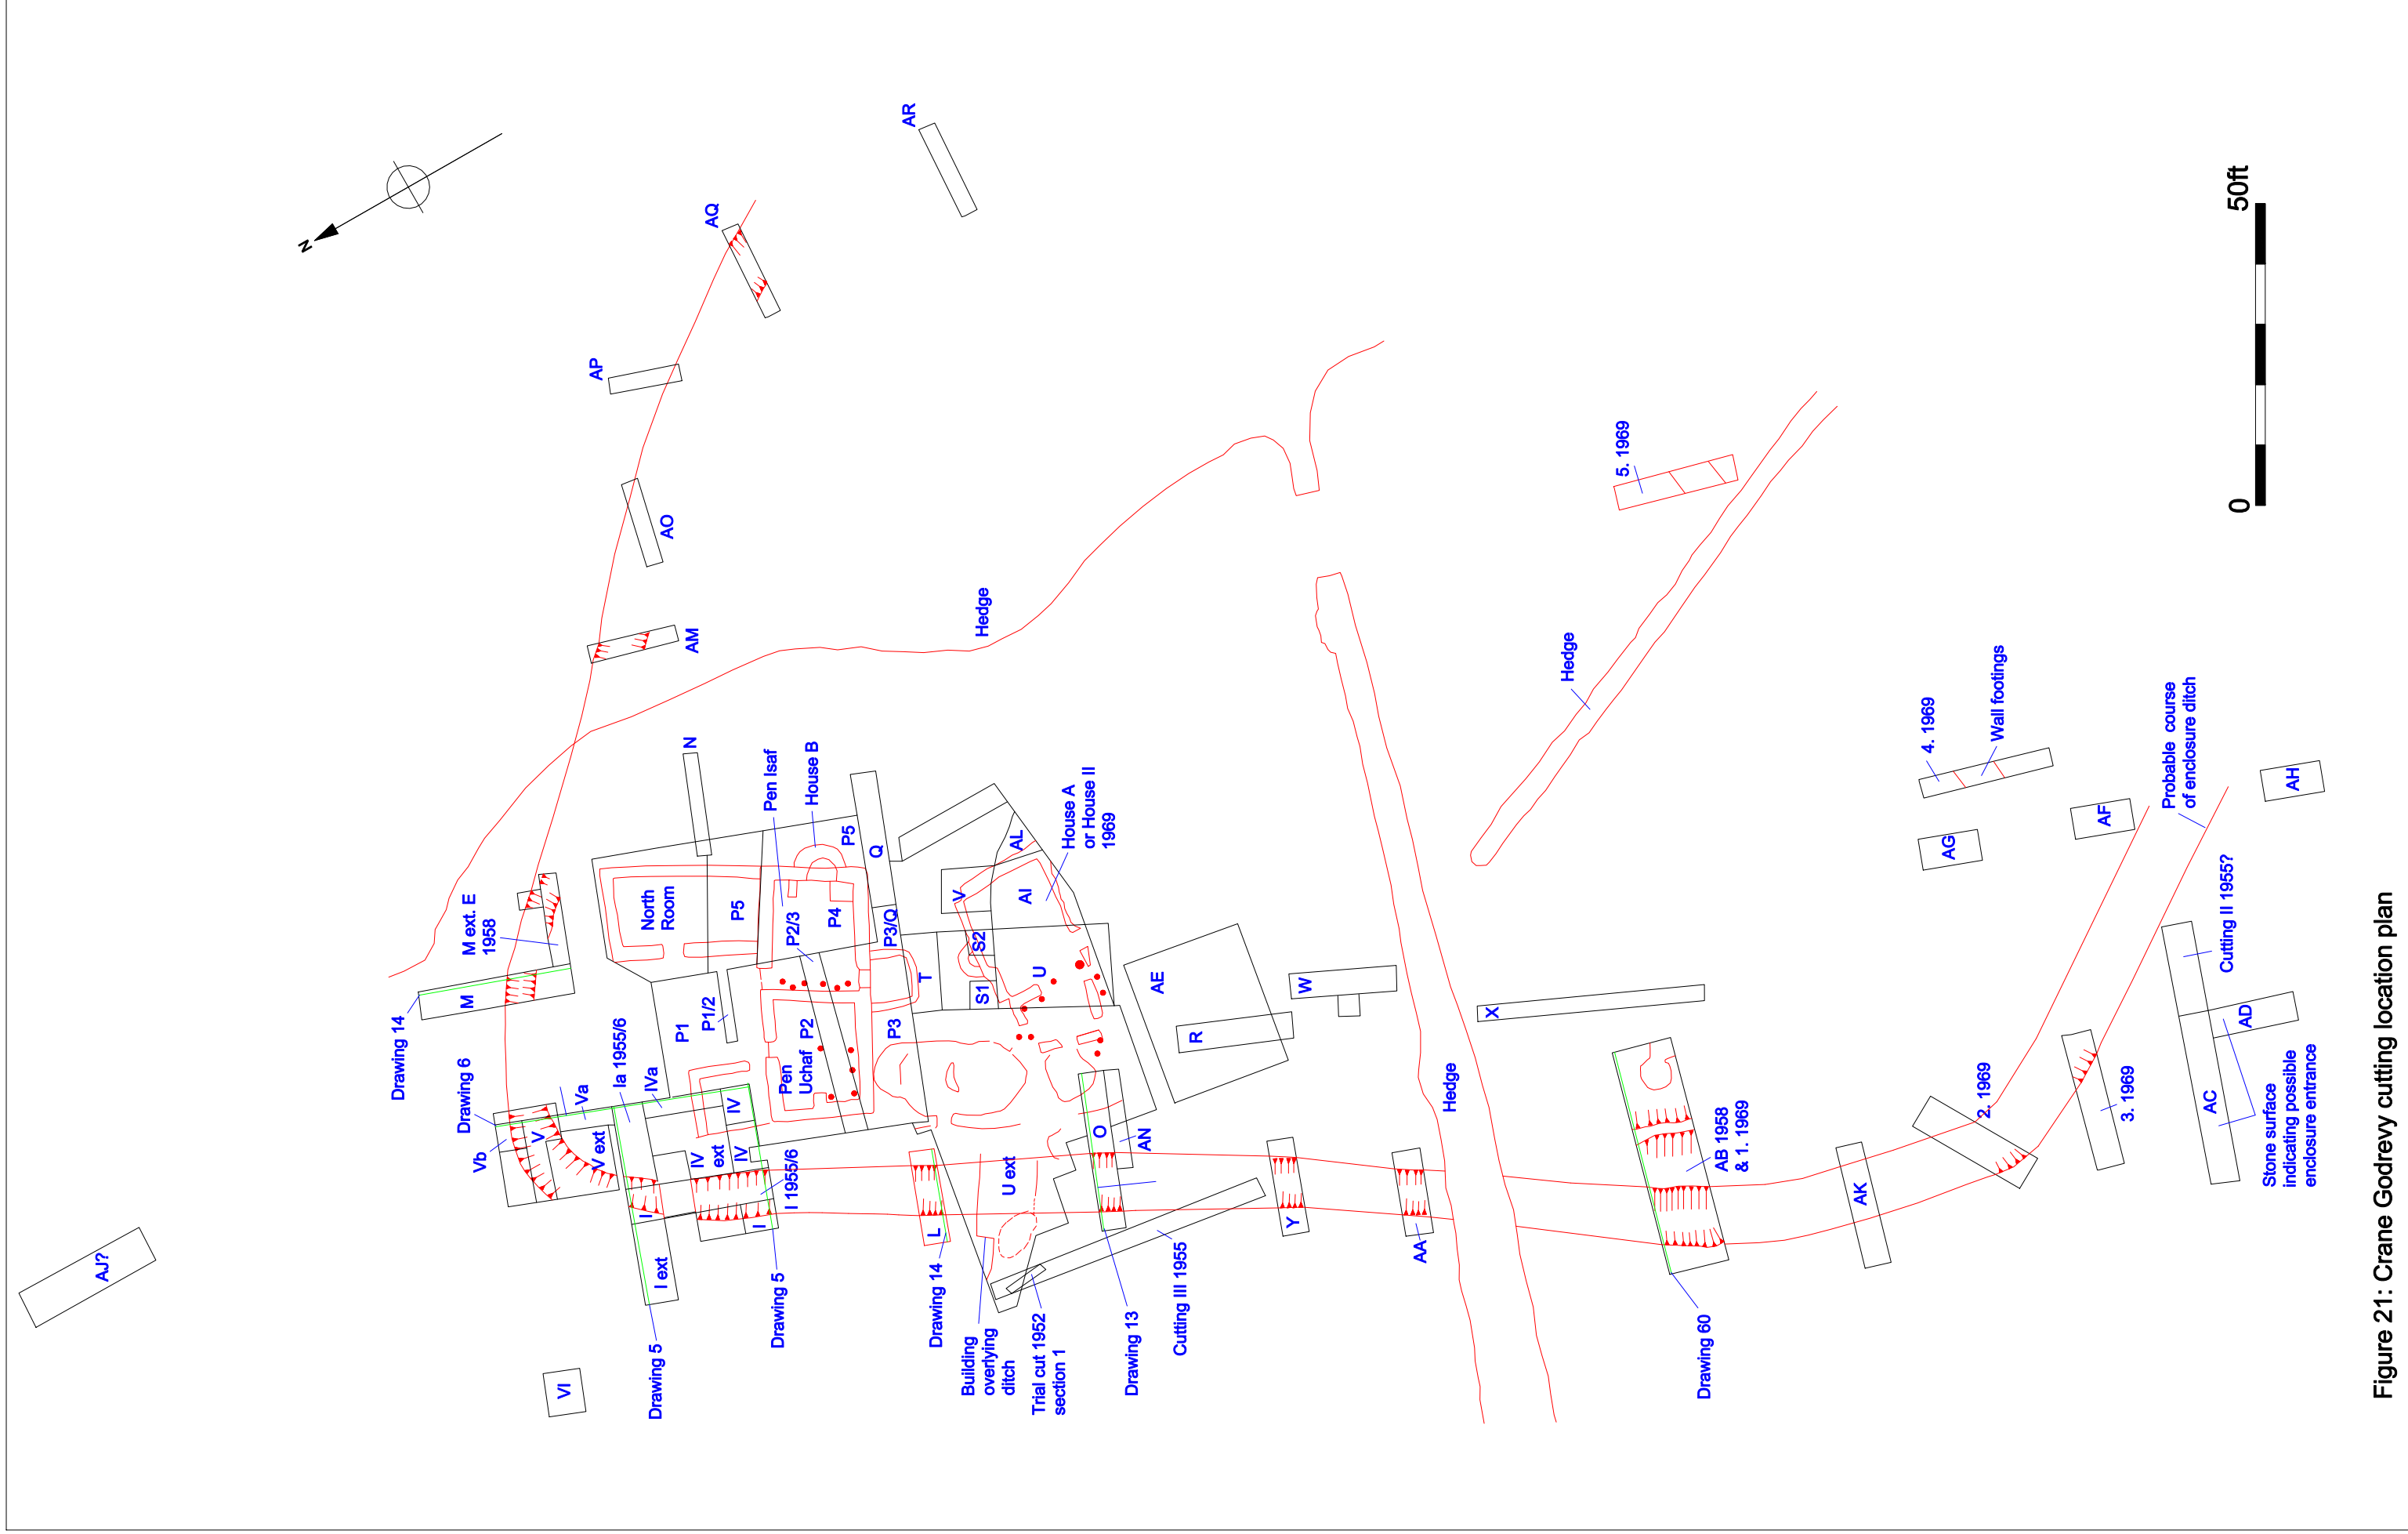

Reproduced from the Ordnance Survey mapping with the permission of the Controller of Her Majesty's Stationery Office.

Crown Copyright.

Unauthorised reproduction infringes Crown Copyright and may lead to prosecution or civil proceedings.

Cornwall County Council 100019590, 2004.

*[Figure caption]*

*[Figure caption]*

Reproduced from the Ordnance Survey mapping with the permission of the Controller of Her Majesty's Stationery Office.

Crown Copyright.

Unauthorised reproduction infringes Crown Copyright and may lead to prosecution or civil proceedings.

Cornwall County Council 100019590, 2004.

*[Figure caption]*

Reproduced from the Ordnance Survey mapping with the permission of the Controller of Her Majesty's Stationery Office.

Crown Copyright.

Unauthorised reproduction infringes Crown Copyright and may lead to prosecution or civil proceedings.

Cornwall County Council 100019590, 2004.

Figure 21: Crane Godfrey cutting location plan