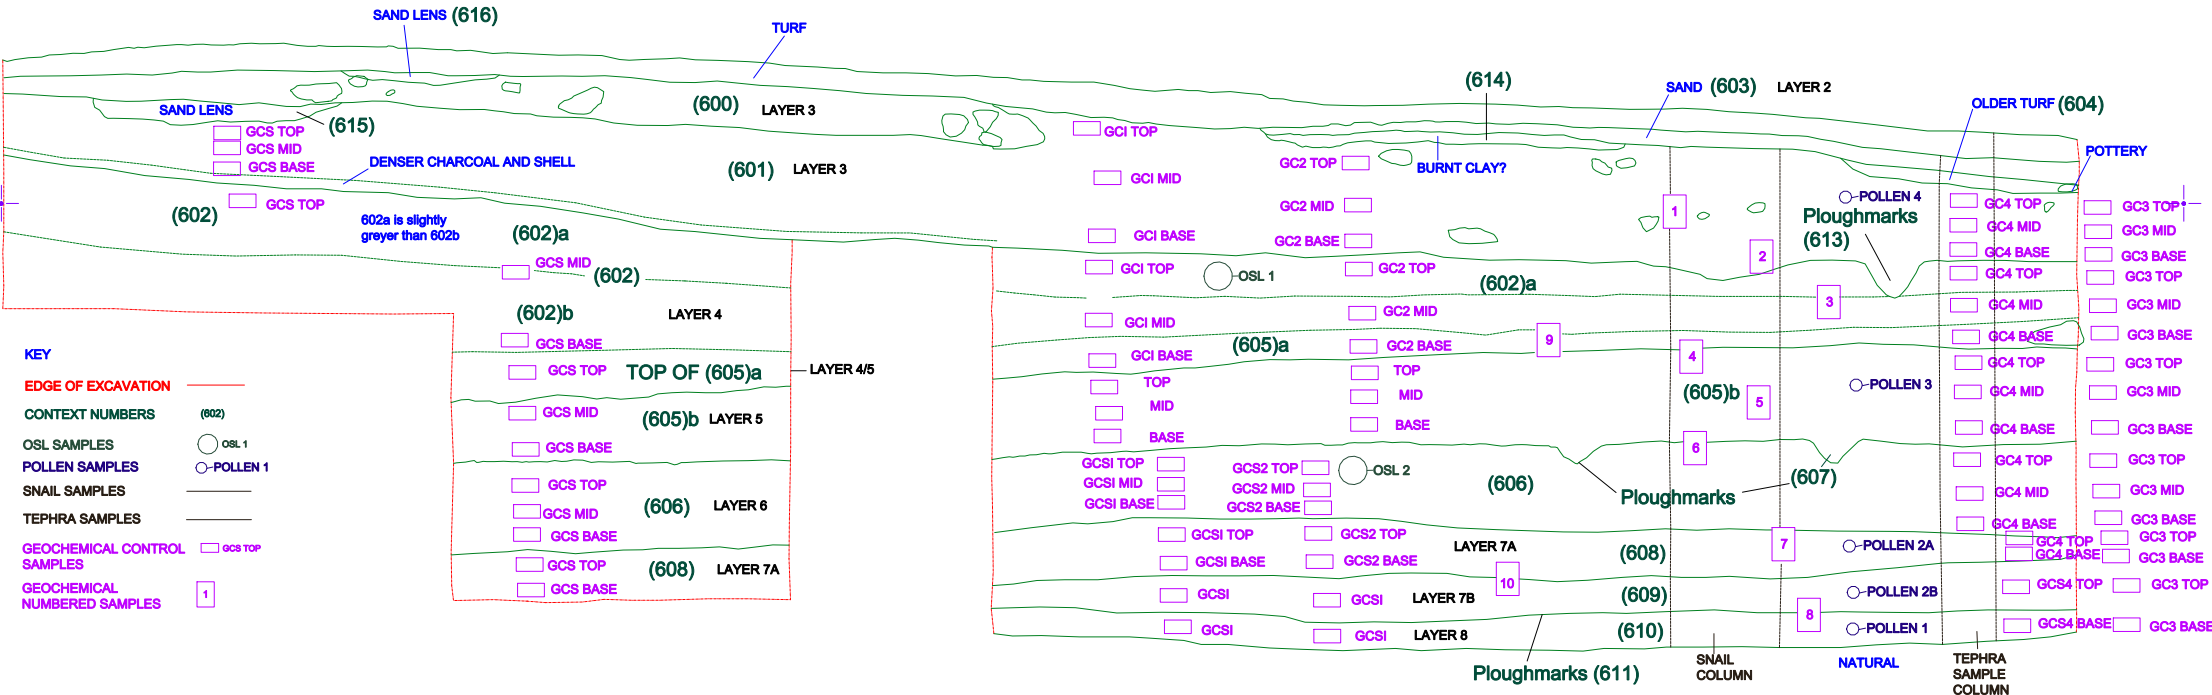

SOUTH FACING SECTION OF GMXVII

WEST

EAST

SOUTH FACING SECTION OF GMXVII

WEST

EAST

Figure 25: South facing section of GMXVII

*[Figure caption]*

Reproduced from the Ordnance Survey mapping with the permission of the Controller of Her Majesty's Stationery Office.

Crown Copyright.

Unauthorised reproduction infringes Crown Copyright and may lead to prosecution or civil proceedings.

Cornwall County Council 100019590, 2004.

*[Figure caption]*

Reproduced from the Ordnance Survey mapping with the permission of the Controller of Her Majesty's Stationery Office.

Crown Copyright.

Unauthorised reproduction infringes Crown Copyright and may lead to prosecution or civil proceedings.

Cornwall County Council 100019590, 2004.