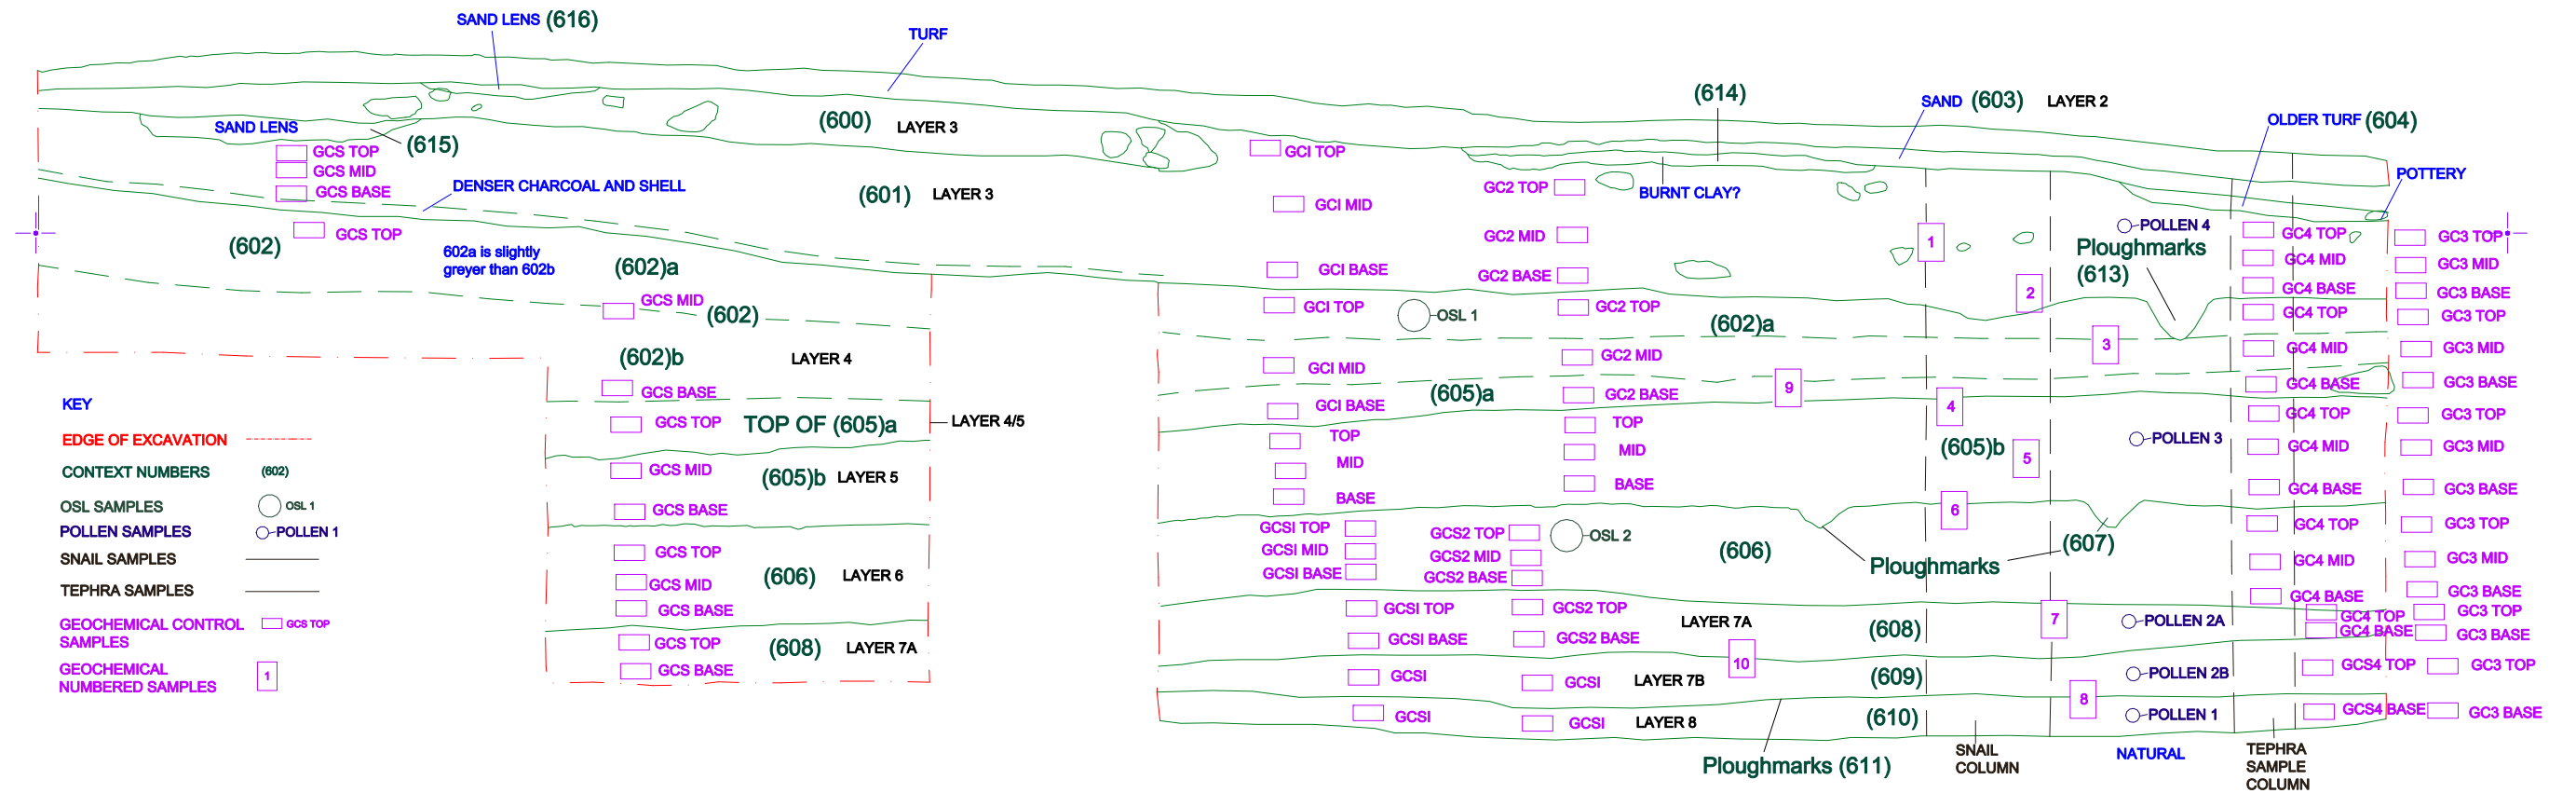

SOUTH FACING SECTION OF GMXVII

WEST

EAST

SOUTH FACING SECTION OF GMXVII

WEST

EAST

Figure 25: South facing section of GMXVII

*[Figure caption]*

Reproduced from the Ordnance Survey mapping with the permission of the Controller of Her Majesty's Stationery Office.

Crown Copyright.

Unauthorised reproduction infringes Crown Copyright and may lead to prosecution or civil proceedings.

Cornwall County Council 100019590, 2004.

*[Figure caption]*

Reproduced from the Ordnance Survey mapping with the permission of the Controller of Her Majesty's Stationery Office.

Crown Copyright.

Unauthorised reproduction infringes Crown Copyright and may lead to prosecution or civil proceedings.