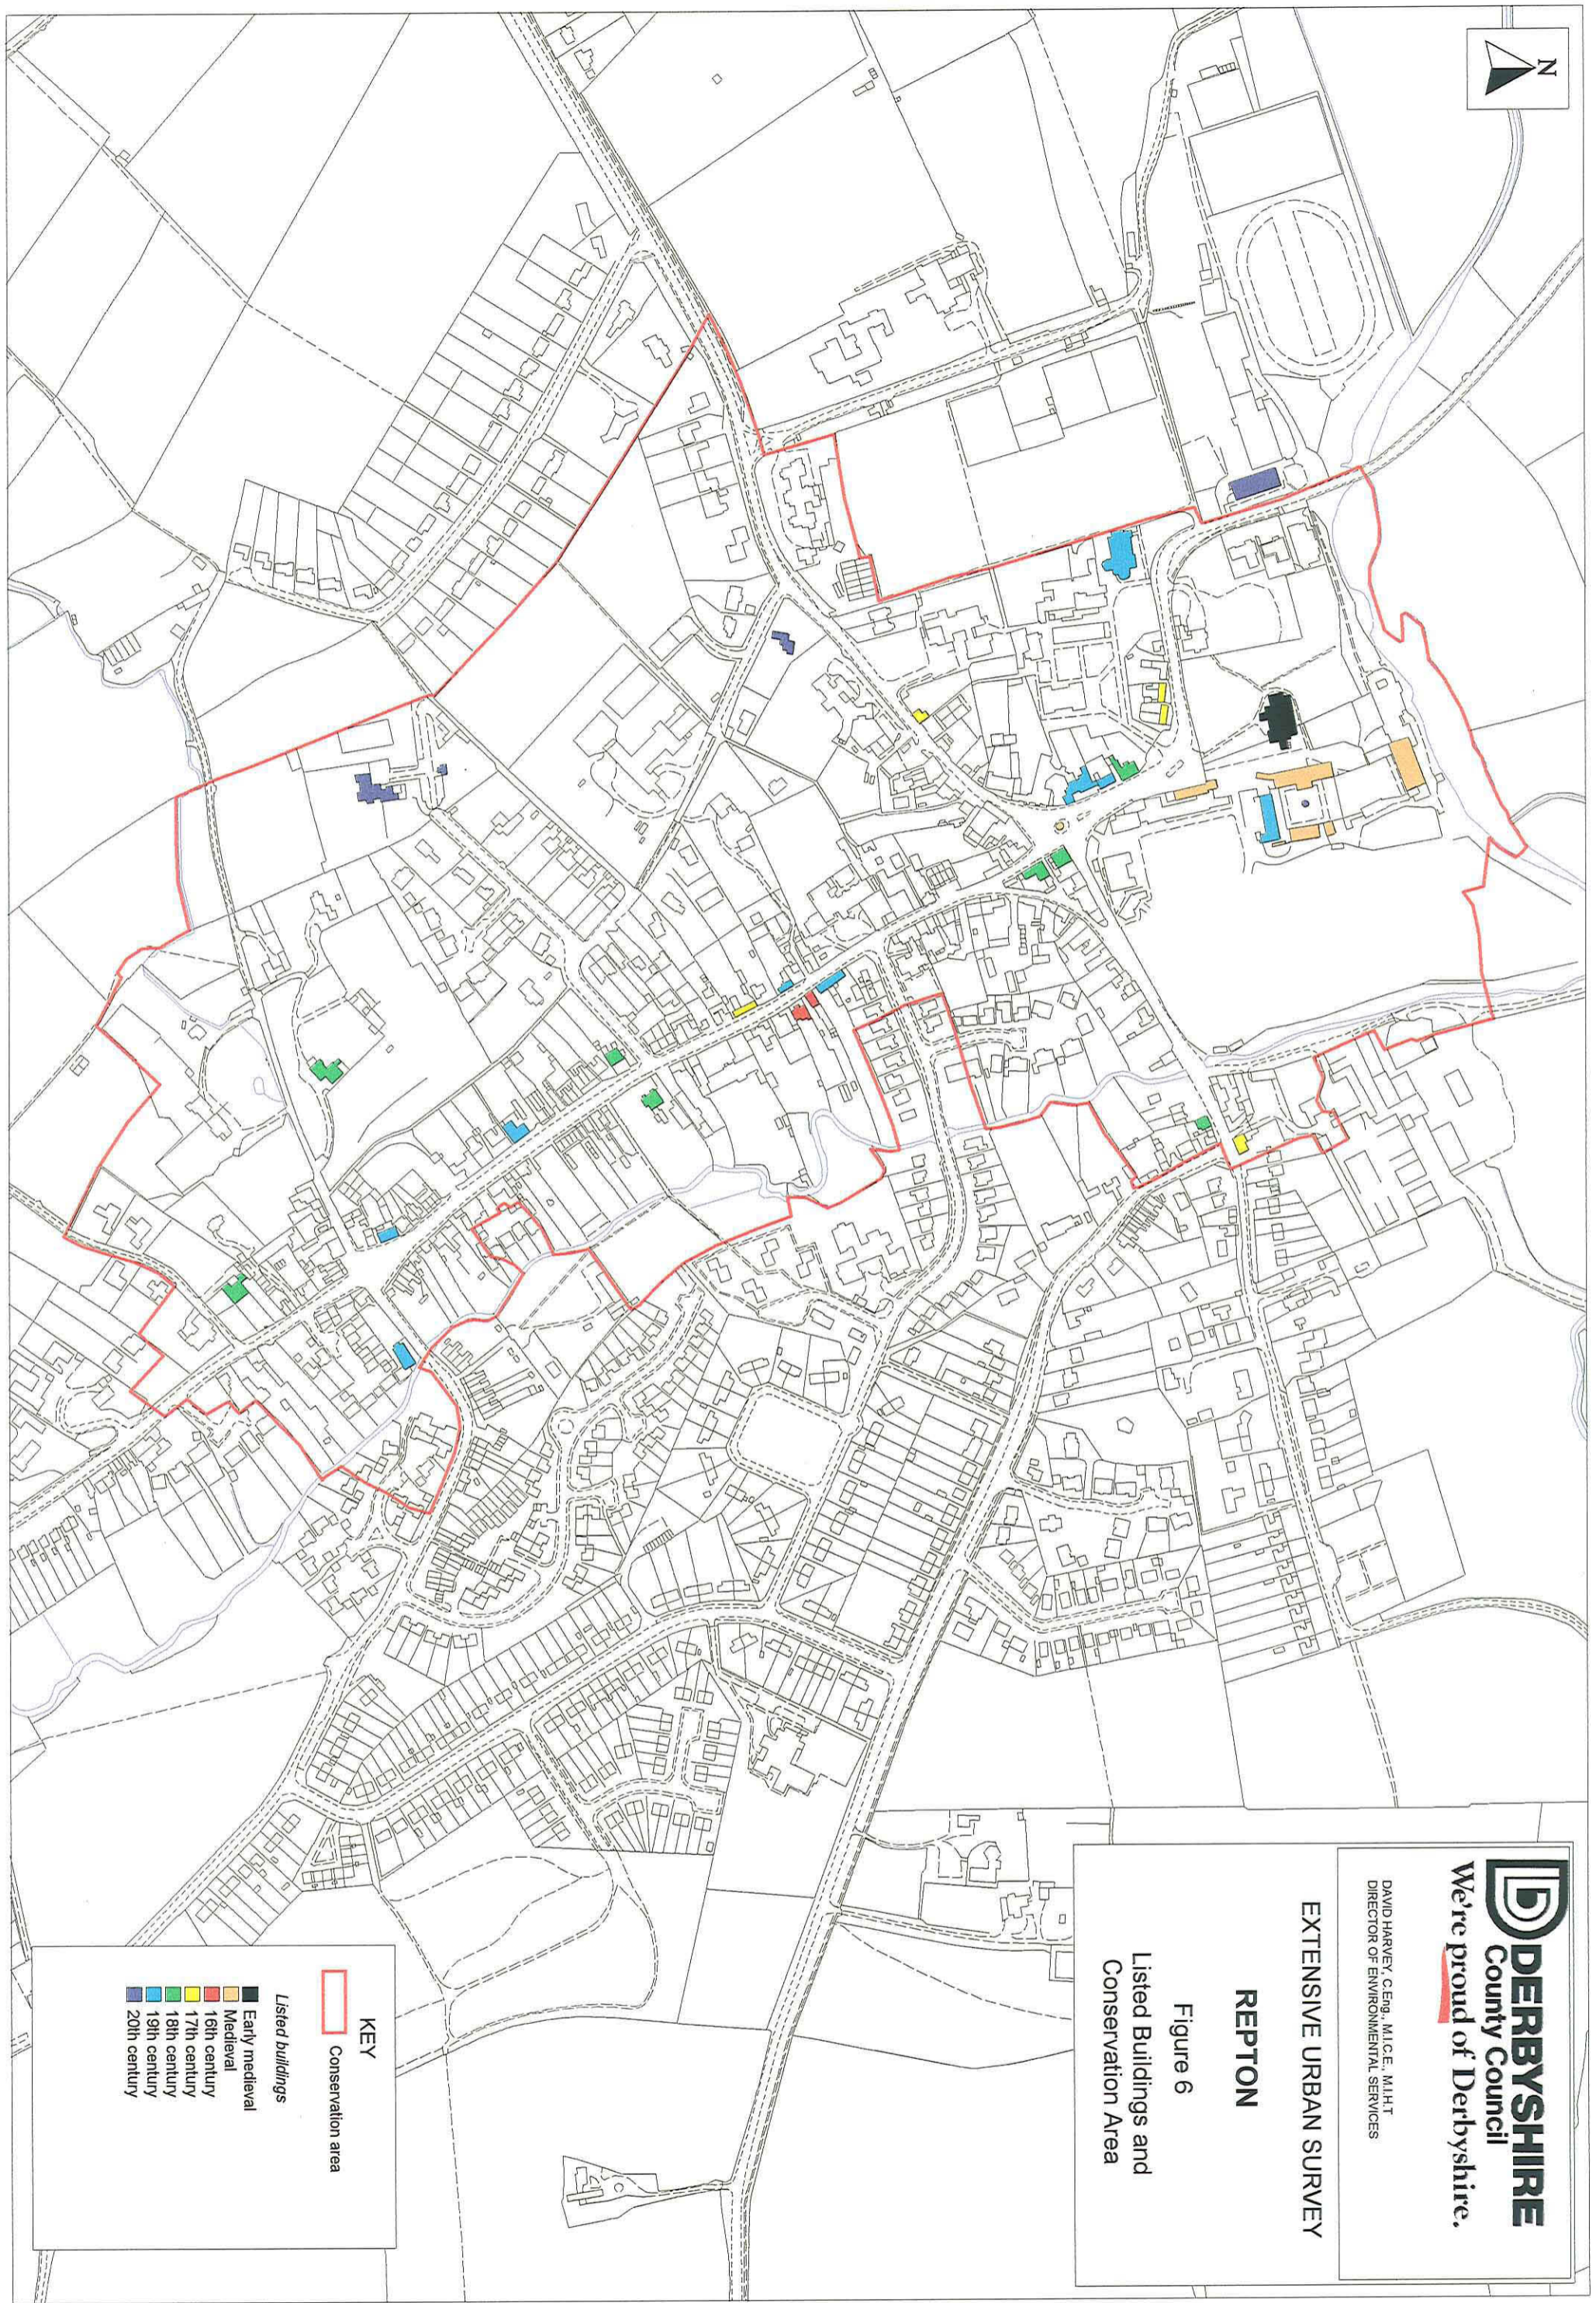

EXTENSIVE URBAN SURVEY

REPTON

Figure 6
Listed Buildings and
Conservation Area

- KEY**
- Conservation area
 - Listed buildings
 - Early medieval
 - Medieval
 - 16th century
 - 17th century
 - 18th century
 - 19th century
 - 20th century