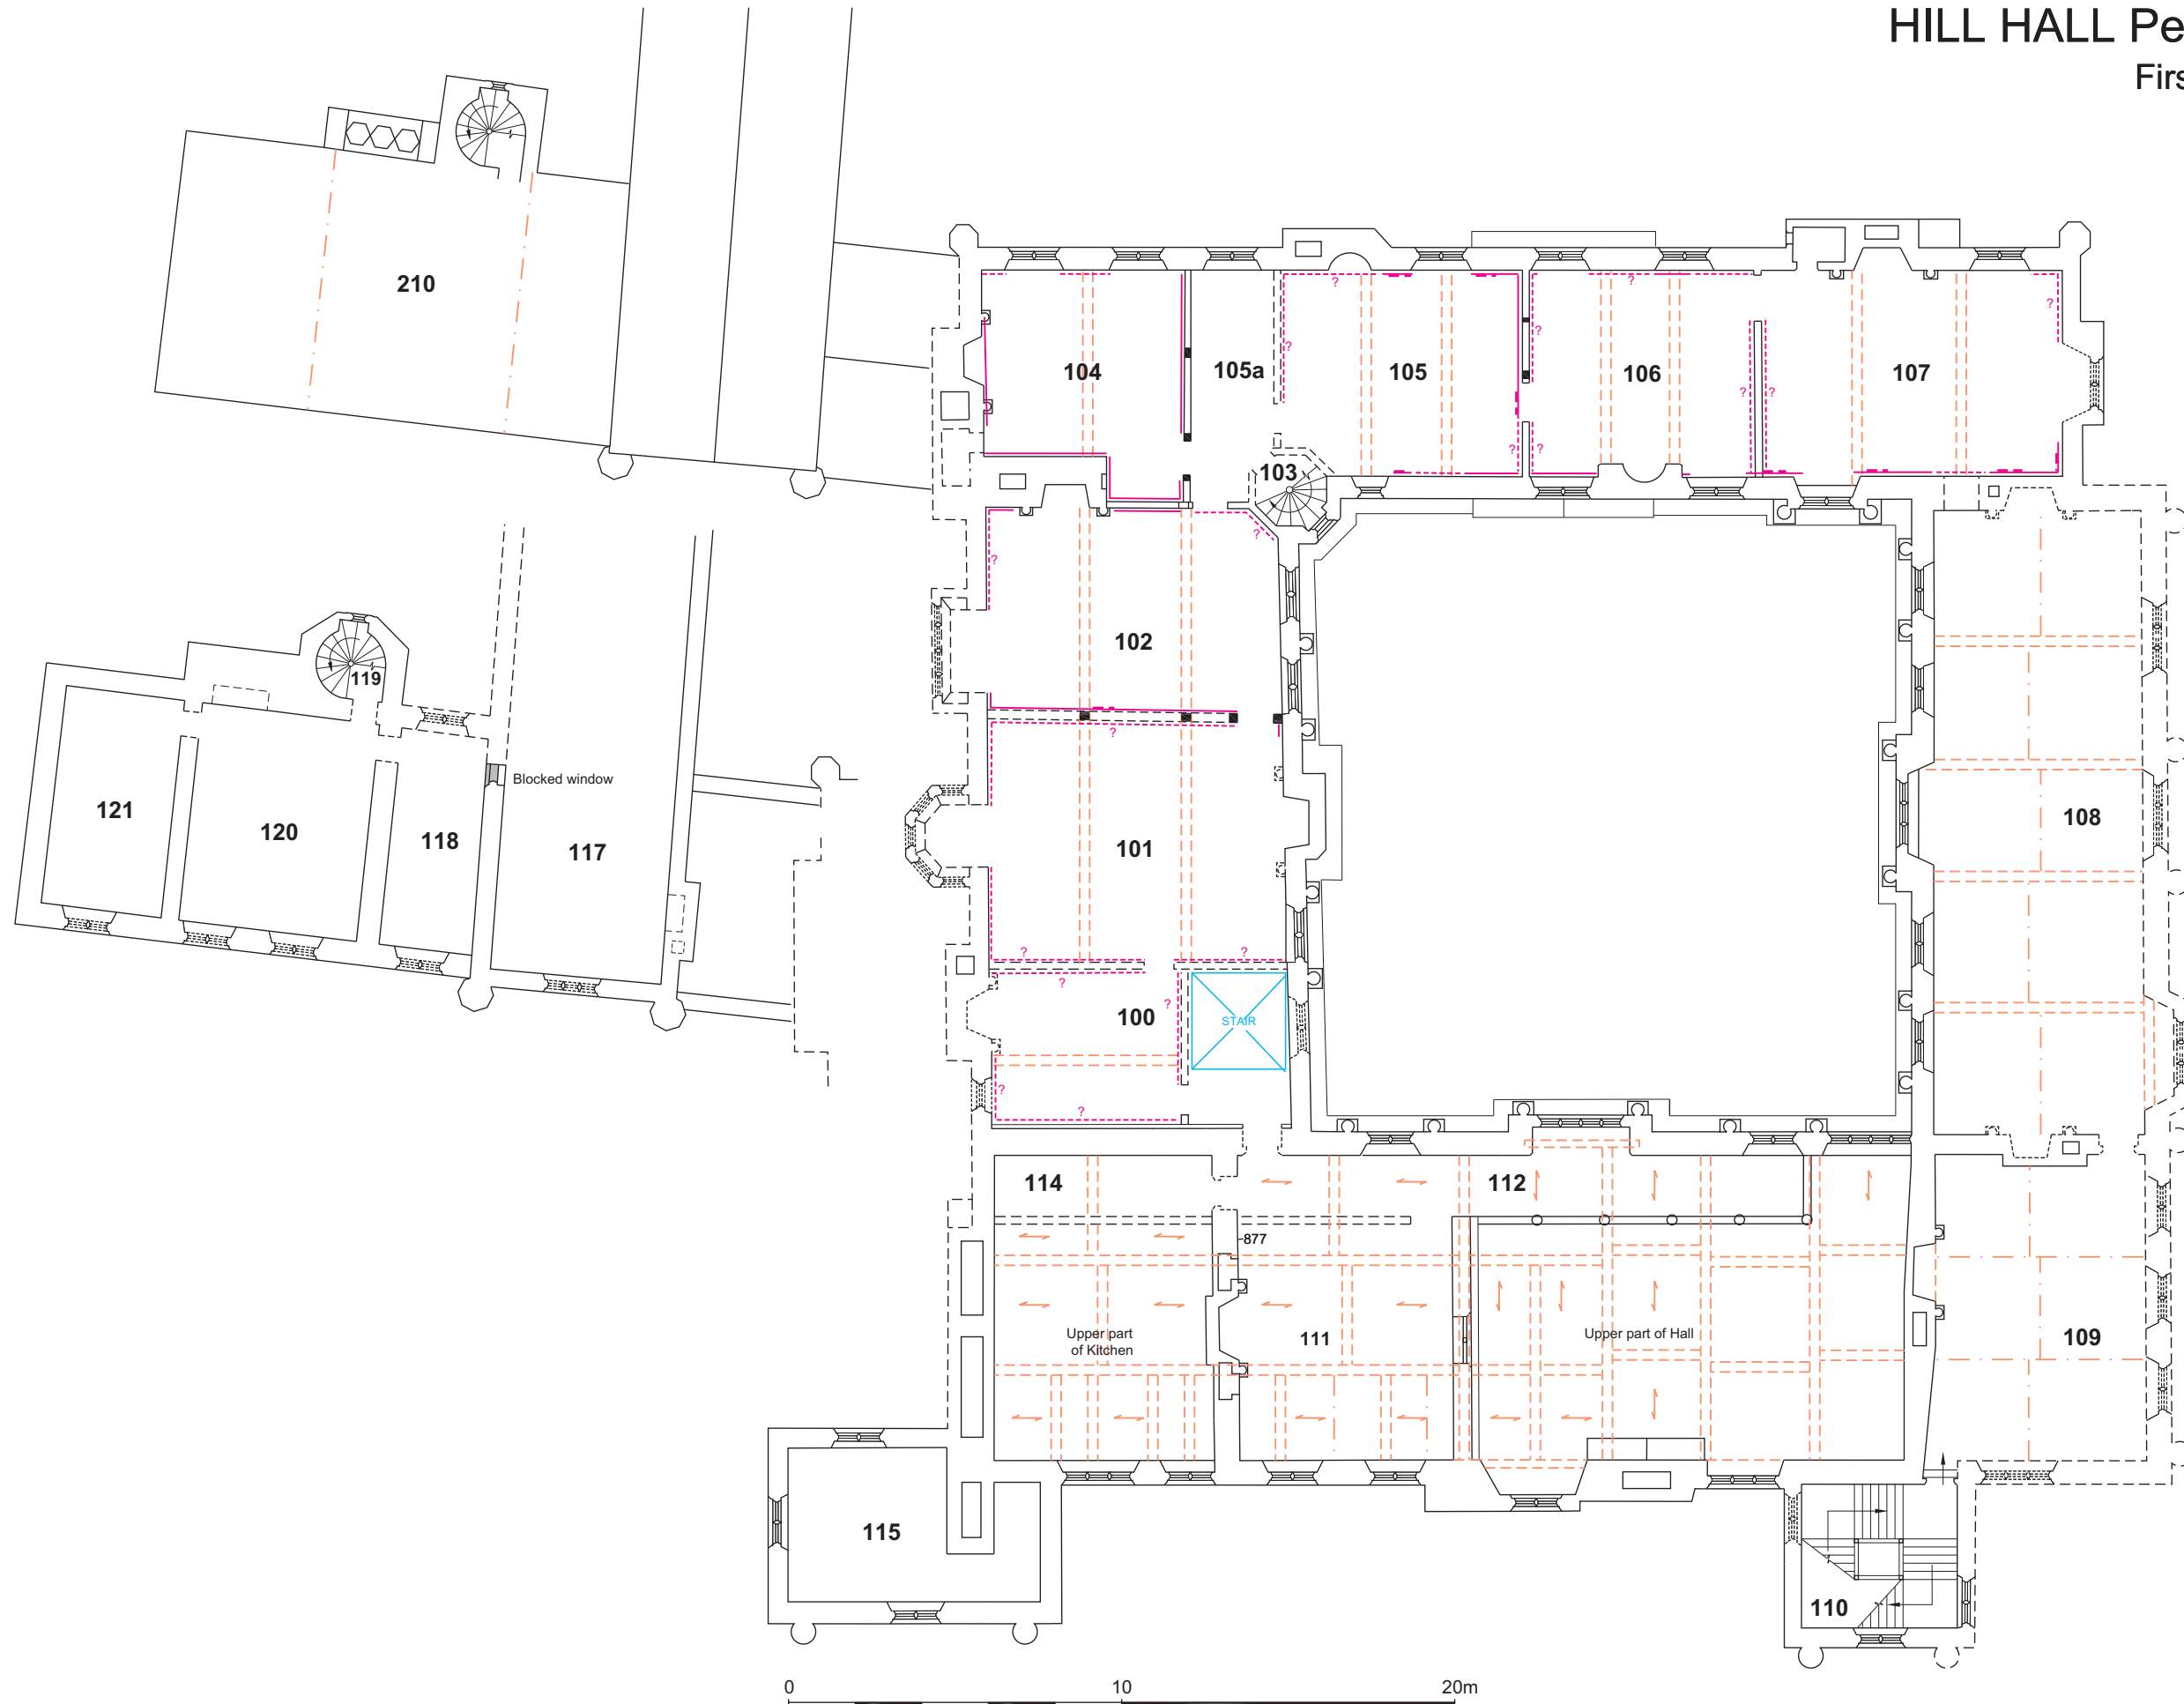

# HILL HALL Period 2.2 to 2.4

## First Floor

- Beams over
- Wall painting
- Wall painting (conjectural)
- Wall painting border

0 10 20m