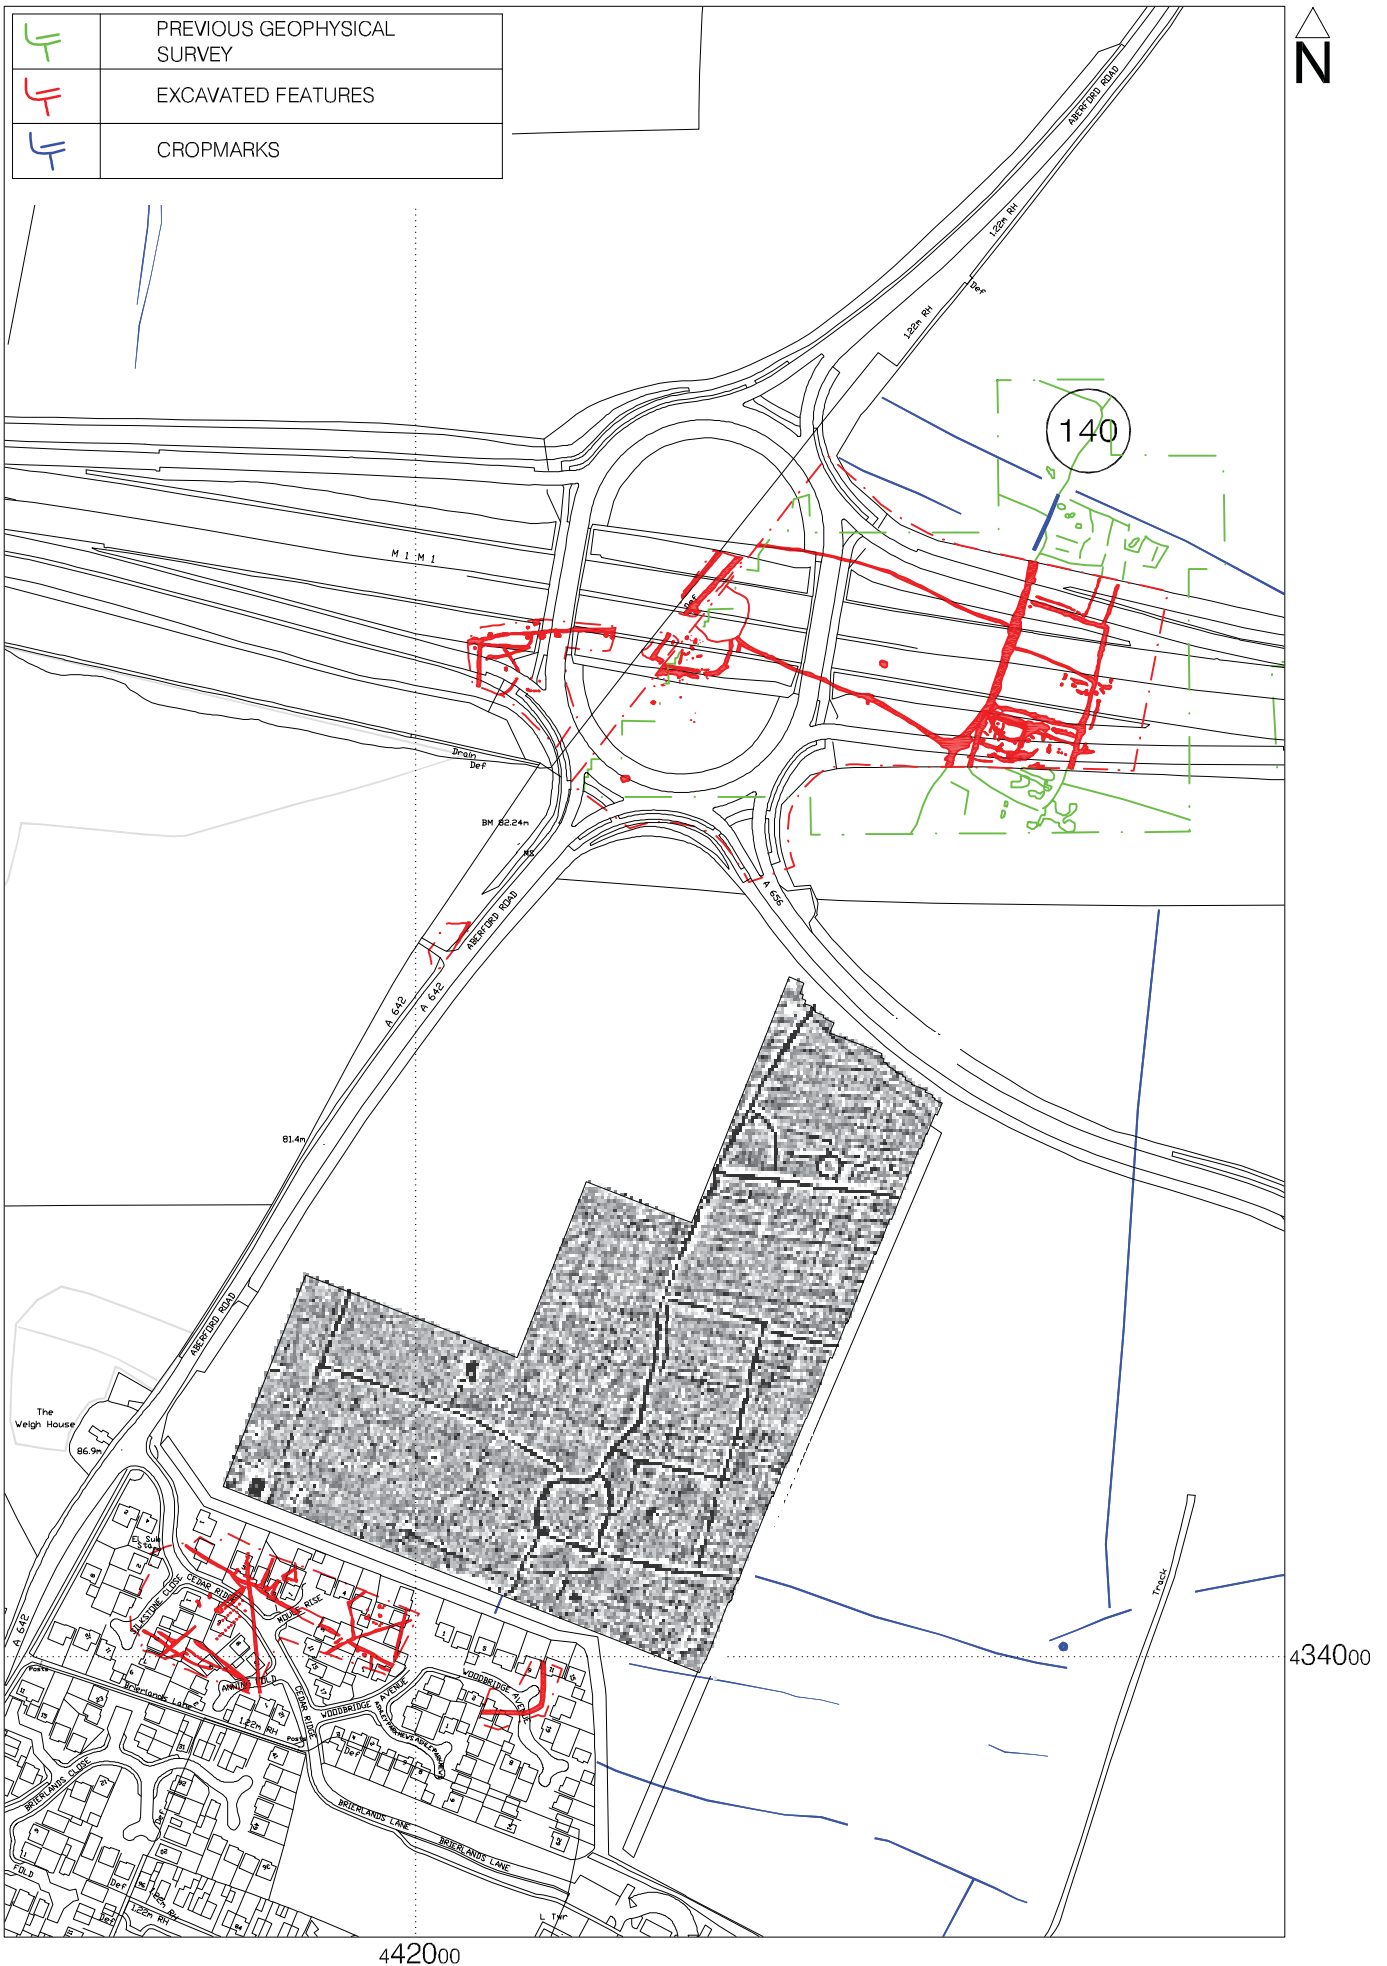

Fig. 2.1. Site location and places named in the text

Fig. 2.2. Air Photograph of cropmarks at Ledston, West Yorkshire (after Roberts 2005)

Fig. 2.2.1. Air Photograph of cropmarks at Wattle Syke, Collingham, West Yorkshire (copyright WYAAS)

Fig. 2.3. Air photograph of 'brickwork' cropmarks at Rossington, South Yorkshire (after Riley 1980)

Fig. 2.4. Results of a geophysical survey at Scorcher Hills Lane, Burghwallis, South Yorkshire (after Webb and Rose 2004)

Fig. 2.5. Results of a cropmark plotting, geophysical survey, fieldwalking and excavation to the north-east of Garforth, West Yorkshire (after Martin 2001)

Fig. 2.6. Settlement and Field systems revealed by excavation and geophysics at West Moor Park, Armthorpe, South Yorkshire

Fig. 2.7. Settlement and Field systems revealed by excavation at Topham Farm, Sykehouse, South Yorkshire (after Roberts 2003)

Fig. 2.8. Round barrows, trackway and field system as revealed by cropmarks and geophysical survey at Colton, West Yorkshire (copyright WYAAS; after Boucher 1996)