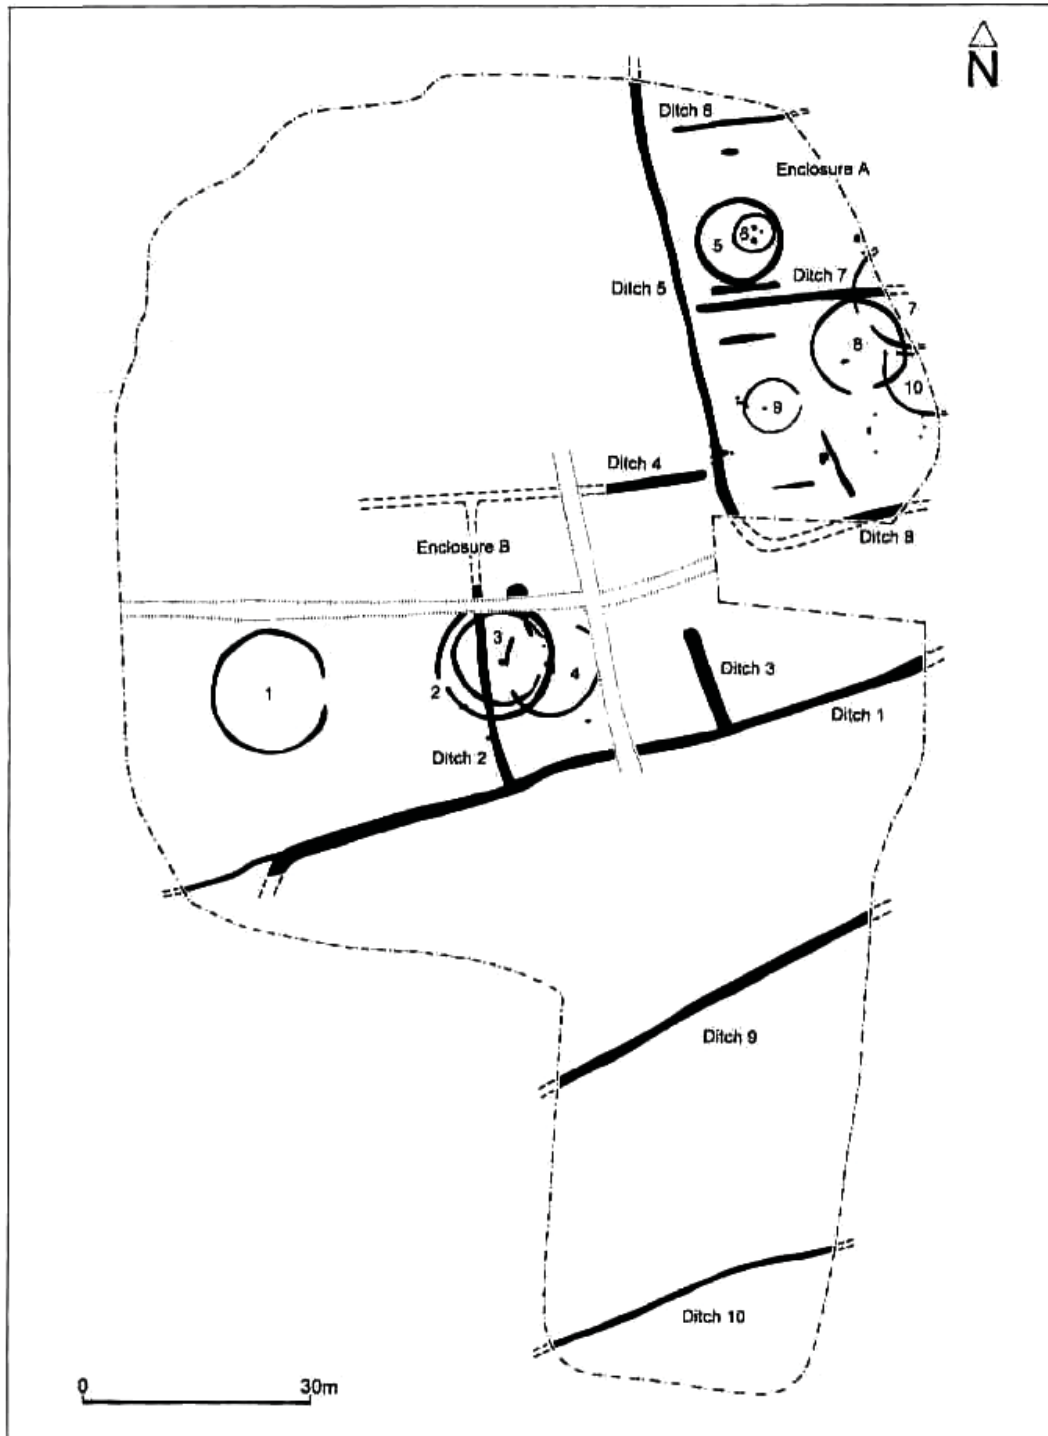

Fig. 2.3. Air photograph of 'brickwork' cropmarks at Rossington, South Yorkshire (after Riley 1980)

Fig. 2.4. Results of a geophysical survey at Scorcher Hills Lane, Burghwallis, South Yorkshire (after Webb and Rose 2004)

Fig. 2.5. Results of a cropmark plotting, geophysical survey, fieldwalking and excavation to the north-east of Garforth, West Yorkshire (after Martin 2001)

Fig. 2.6. Settlement and Field systems revealed by excavation and geophysics at West Moor Park, Armthorpe, South Yorkshire

Fig. 2.7. Settlement and Field systems revealed by excavation at Topham Farm, Sykehouse, South Yorkshire (after Roberts 2003)

Fig. 2.8. Round barrows, trackway and field system as revealed by cropmarks and geophysical survey at Colton, West Yorkshire (copyright WYAAS; after Boucher 1996)