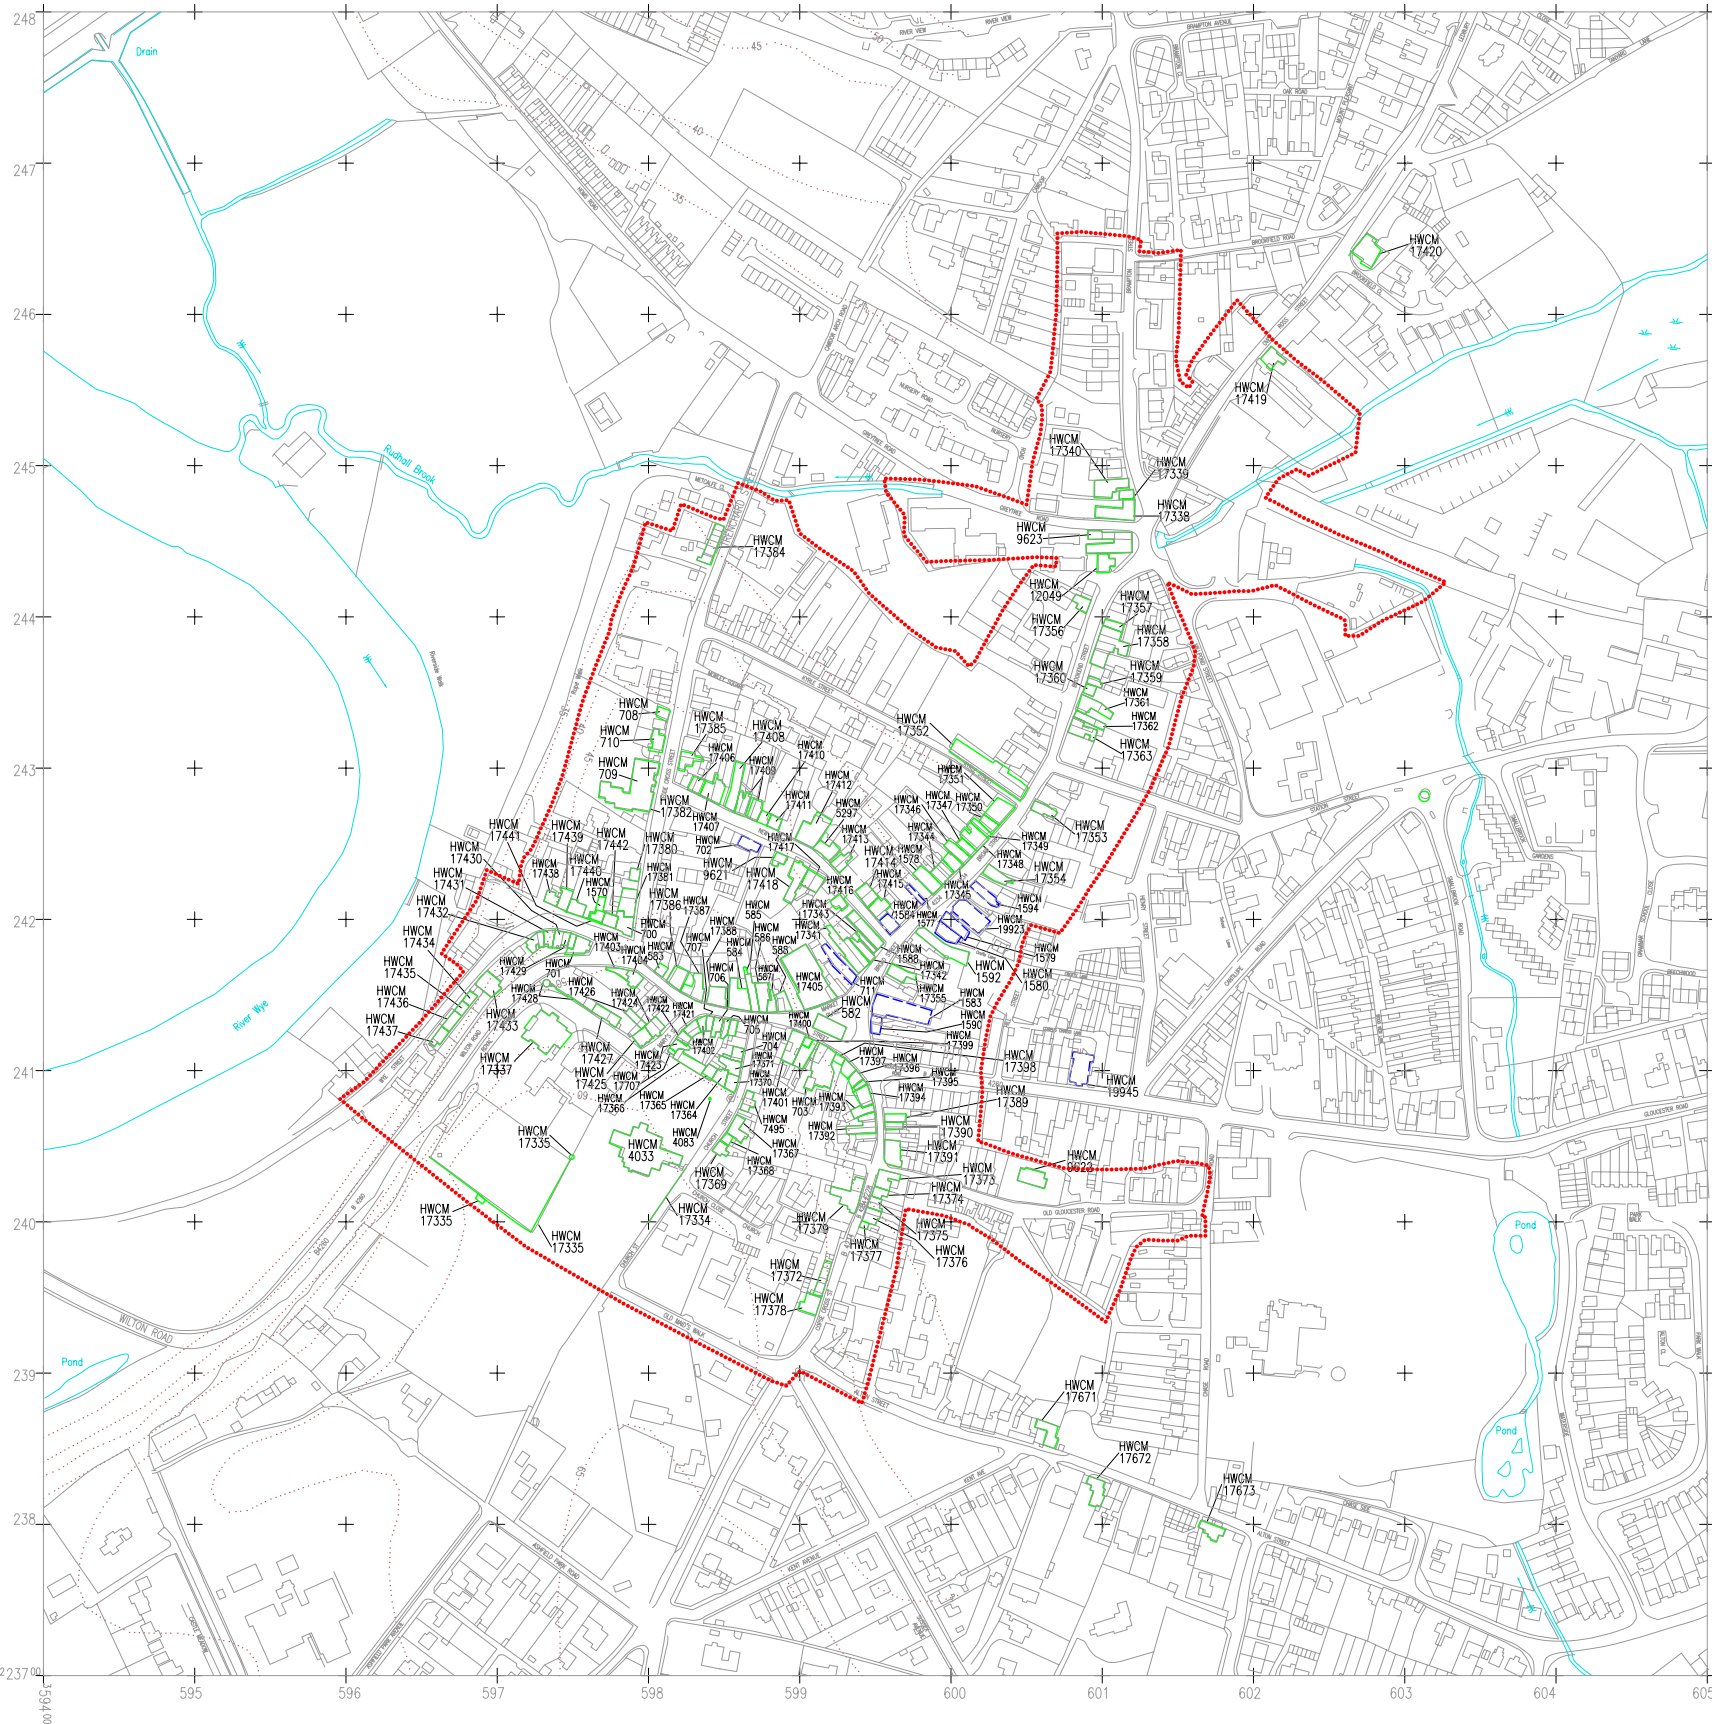

*The
Central Marches
Historic Towns Survey*

County Archaeological Service
Hereford & Worcester
County Council

Ross-on-Wye
Hereford & Worcester
Historic buildings
(listed & other recorded buildings)
and urban area
1:5000

date: 1996 LT/CMH/SJW

KEY:

- ▭ HWCN **** Listed Buildings
- ▭ HWCN **** Historic Buildings
- ▭ HWCN **** Demolished Buildings
- ▭ Urban Area

Based upon the 1988 Ordnance Survey mapping with the permission of the Controller of Her Majesty's Stationery Office © Crown copyright. Unauthorised reproduction infringes Crown copyright and may lead to prosecution or civil proceedings Hereford and Worcester County Council, LA07666X, 1993