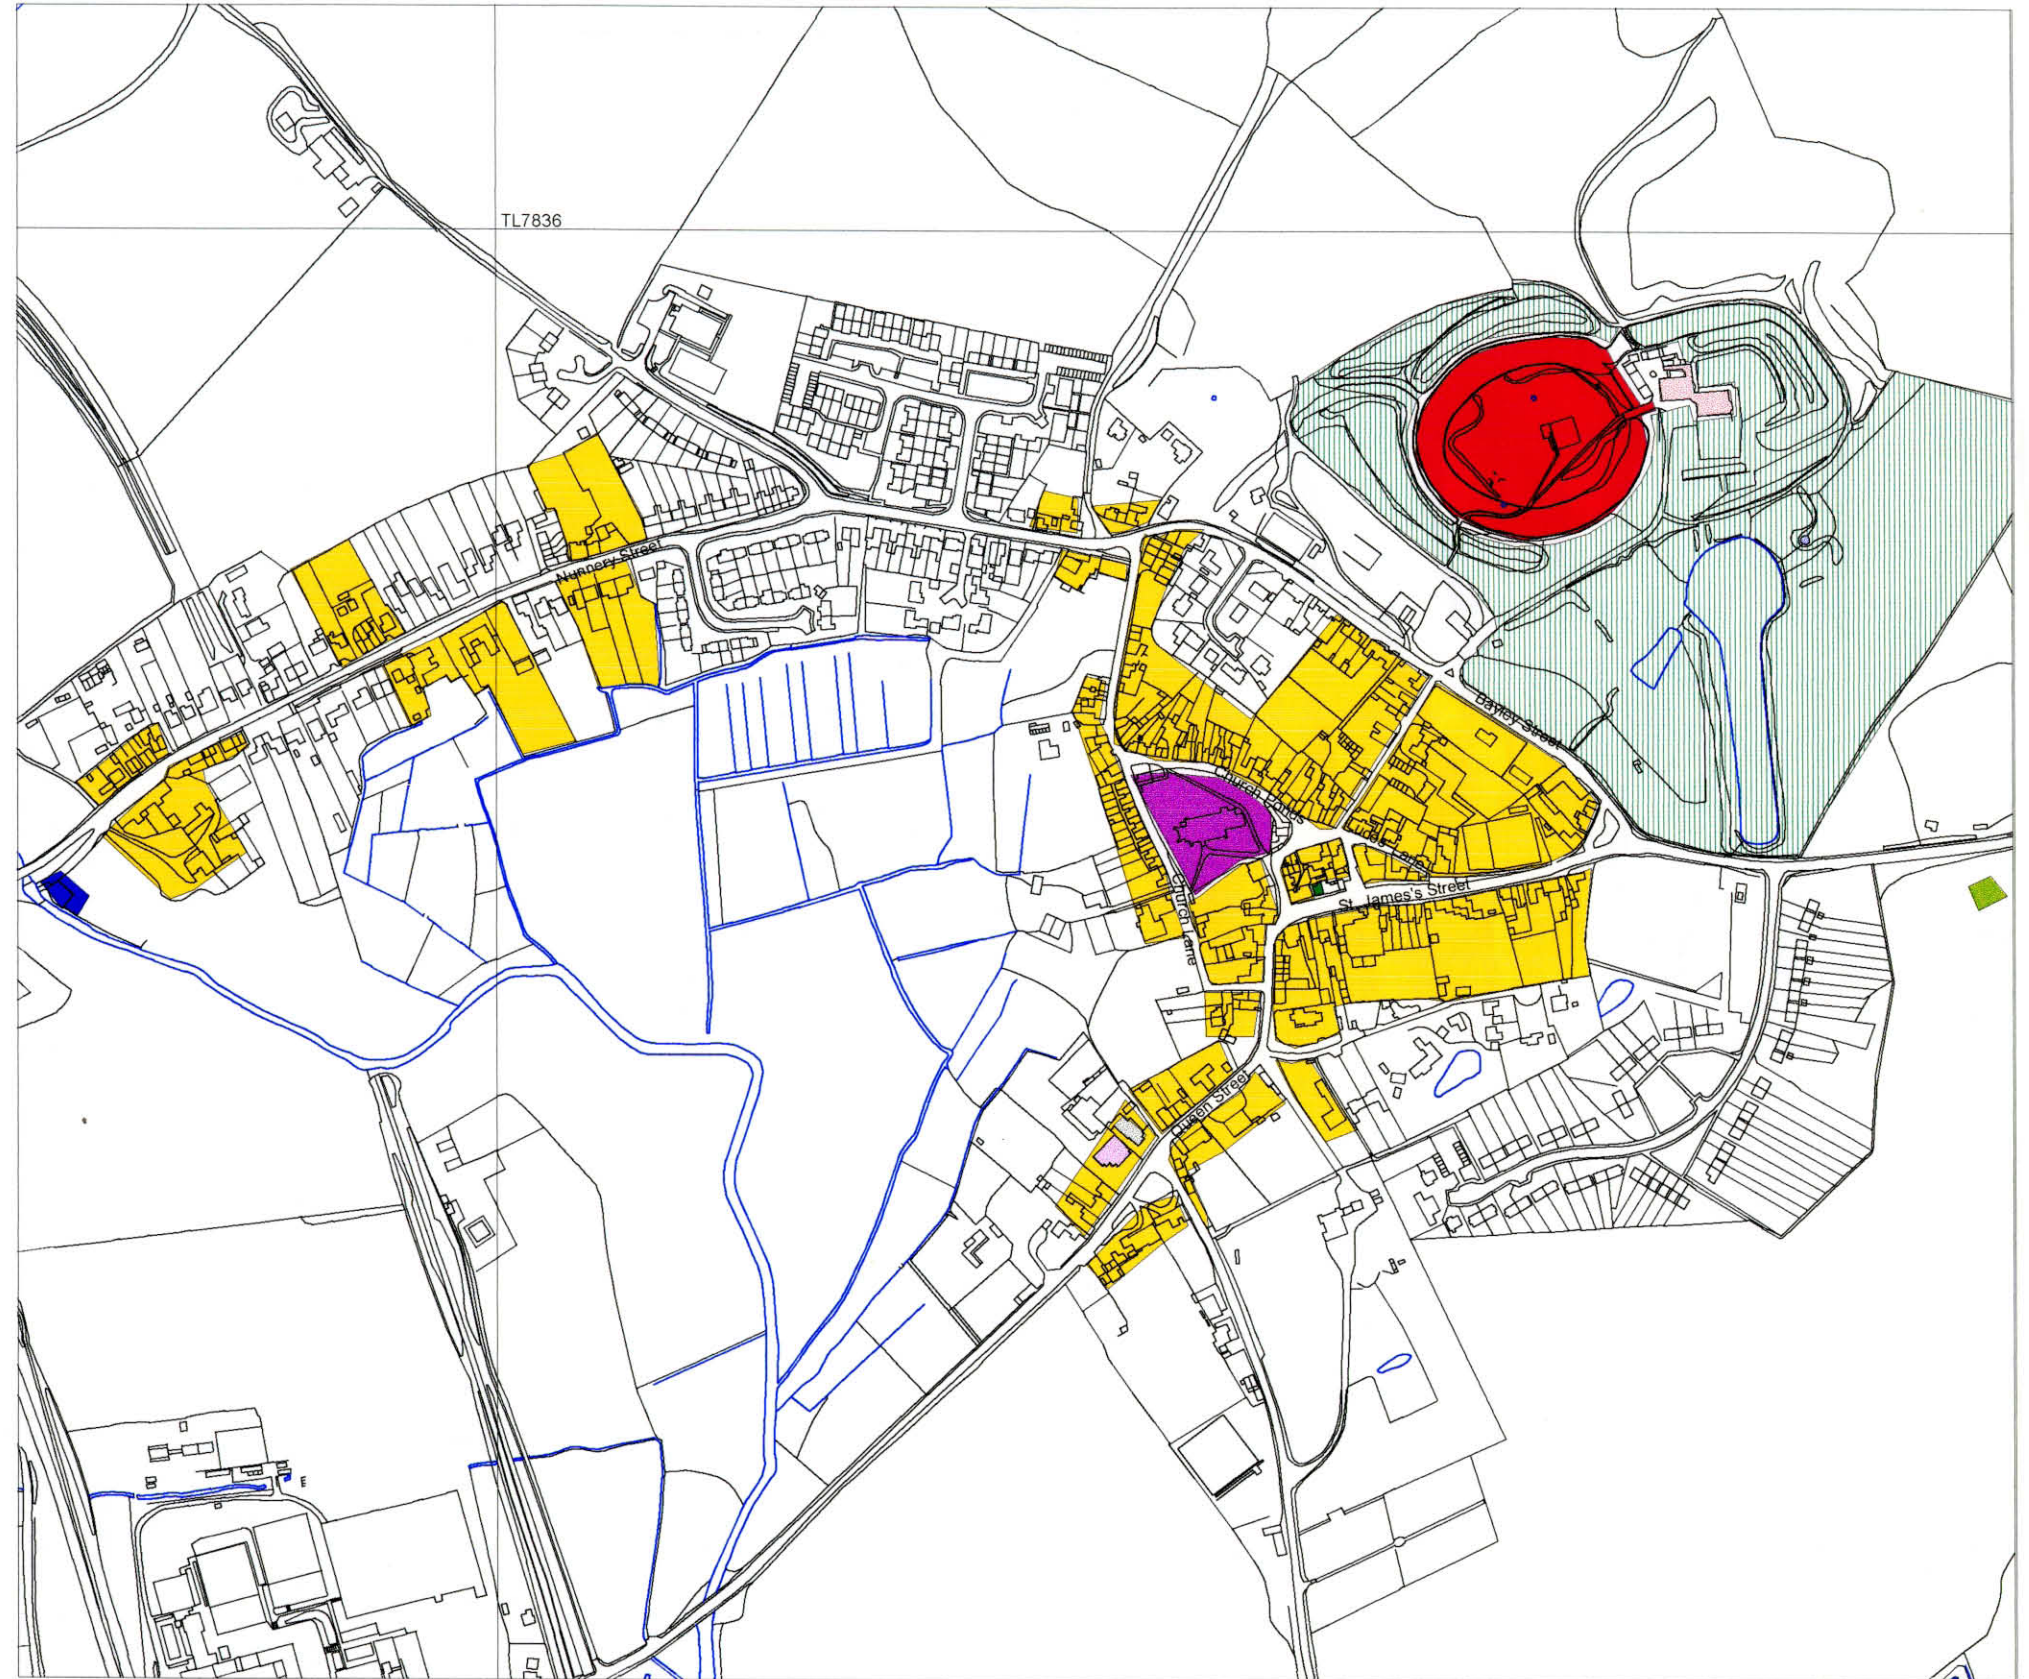

CASTLE HEDINGHAM POST-MEDIEVAL INTERPRETATION

KEY

- BUILT-UP AREA
- CASTLE
- CONGREGATIONAL CHAPEL
- DOVECOTE
- HEDINGHAM CASTLE HOUSE
- MARKET-HOUSE
- MEETING-HOUSE (DEMOLISHED)
- PARISH CHURCH
- WATER-MILL
- WINDMILL
- HEDINGHAM CASTLE HOUSE GARDENS