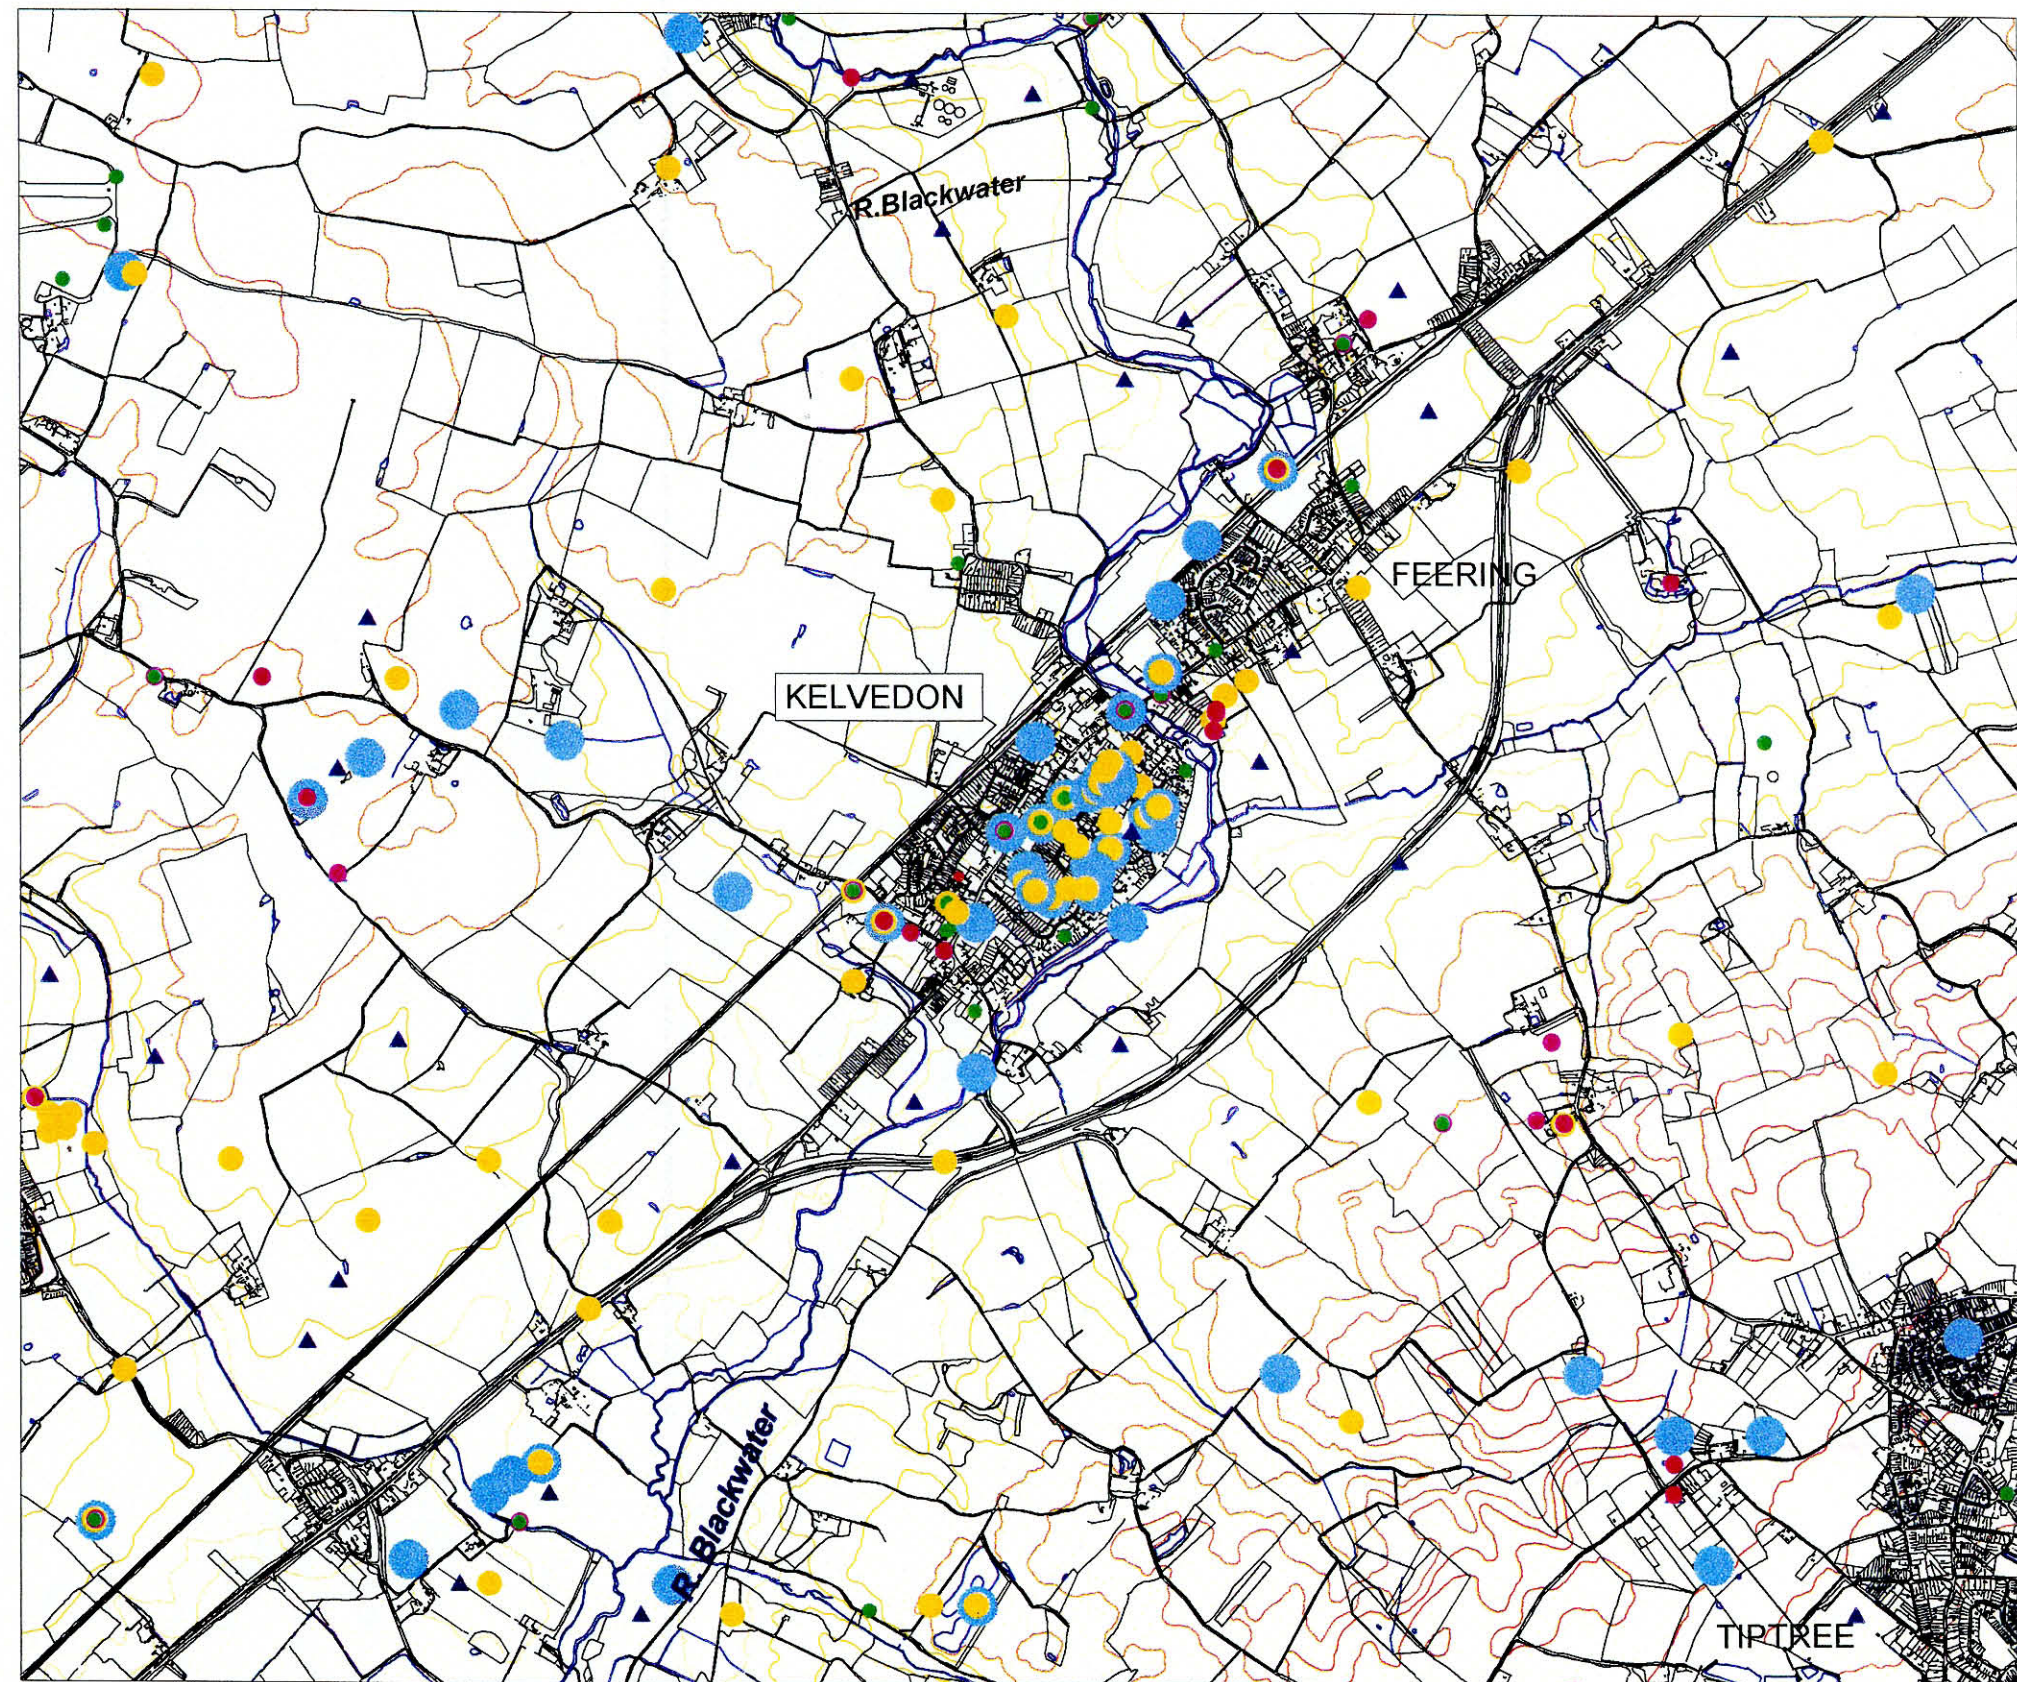

KELVEDON ENVIRONS

SMR SITES

-  PREHISTORIC
-  ROMAN
-  MEDIEVAL
-  POST MEDIEVAL
-  MODERN
-  UNCERTAIN

0.8 0 0.8 1.6 Kilometers