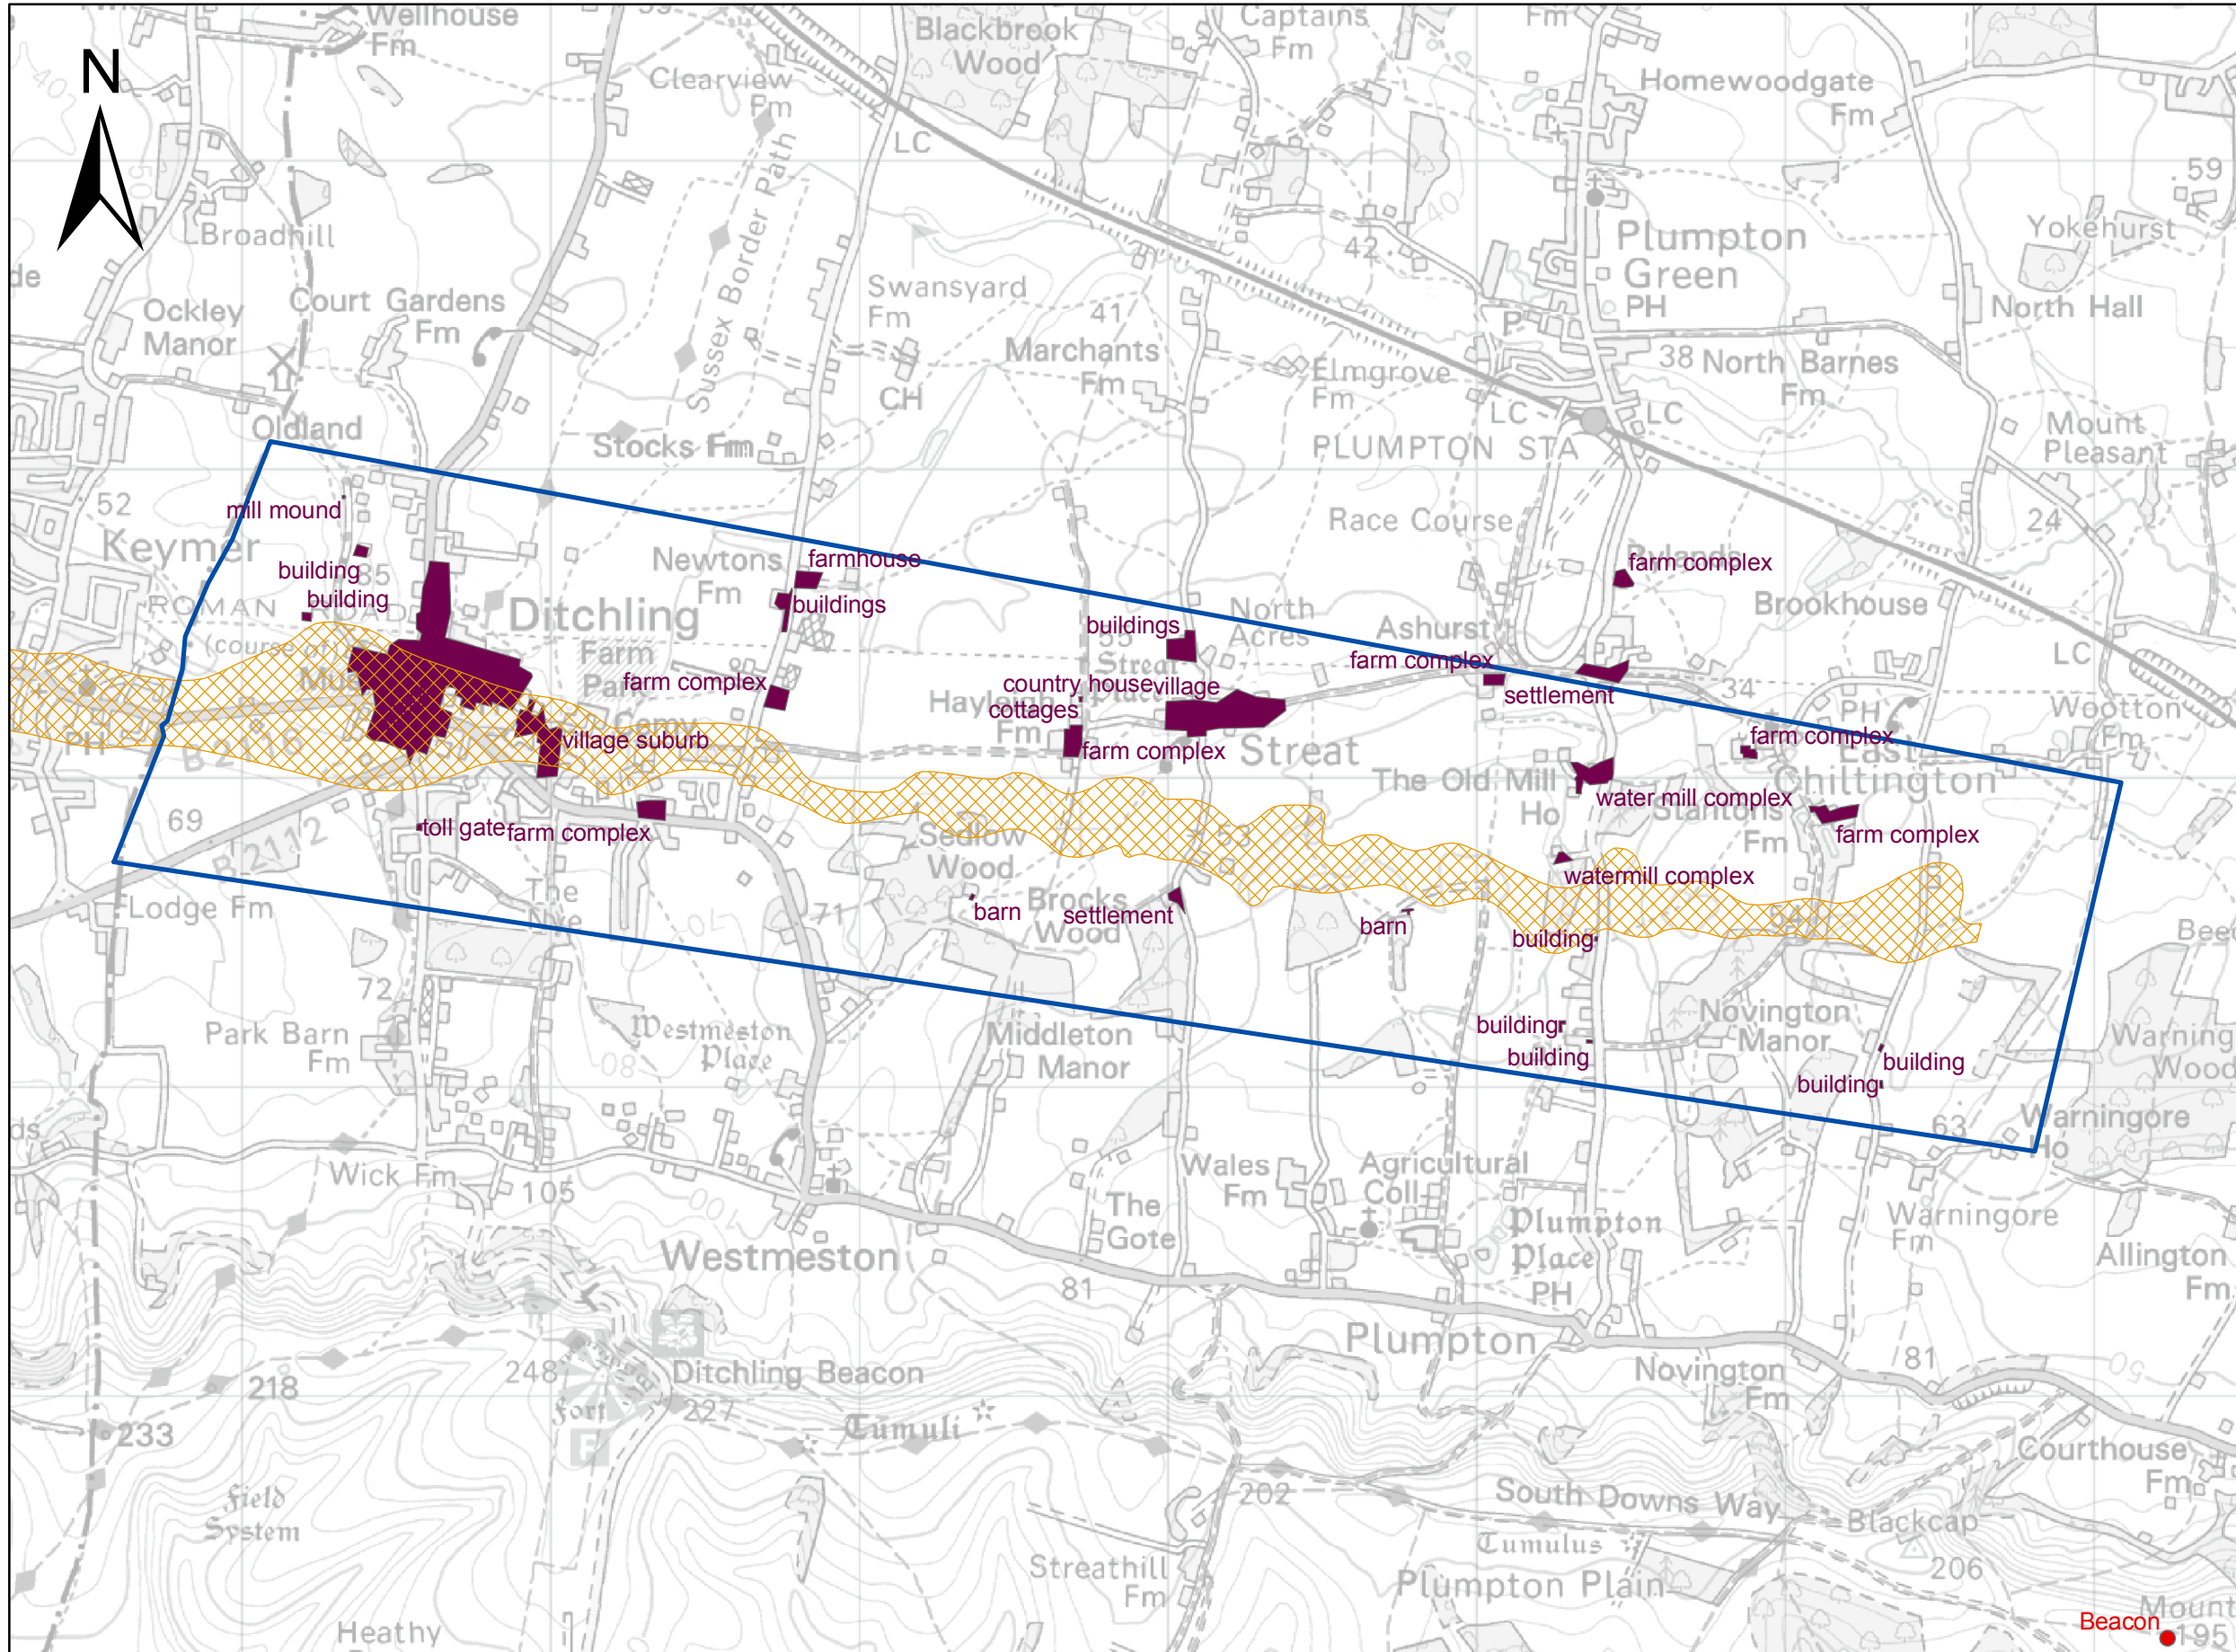

ASSESSING THE HISTORIC ENVIRONMENT OF THE EAST SUSSEX AGGREGATE RESOURCE

Folkestone Beds
Project area
Post-medieval

Legend

- ALSF Project Area
- folkestone bed
- Post-medieval
- Post-medieval small find
- Military

Greg Chuter
Dec 2007
Archaeology Team
Transport & Environment

This map is reproduced from Ordnance Survey material with the permission of Ordnance Survey on behalf of the Controller of Her Majesty's Stationary Office © Crown copyright. Unauthorised reproduction infringes Crown copyright and may lead to prosecution or civil proceedings. 100019601. 2007.

Scale: 1:22,000