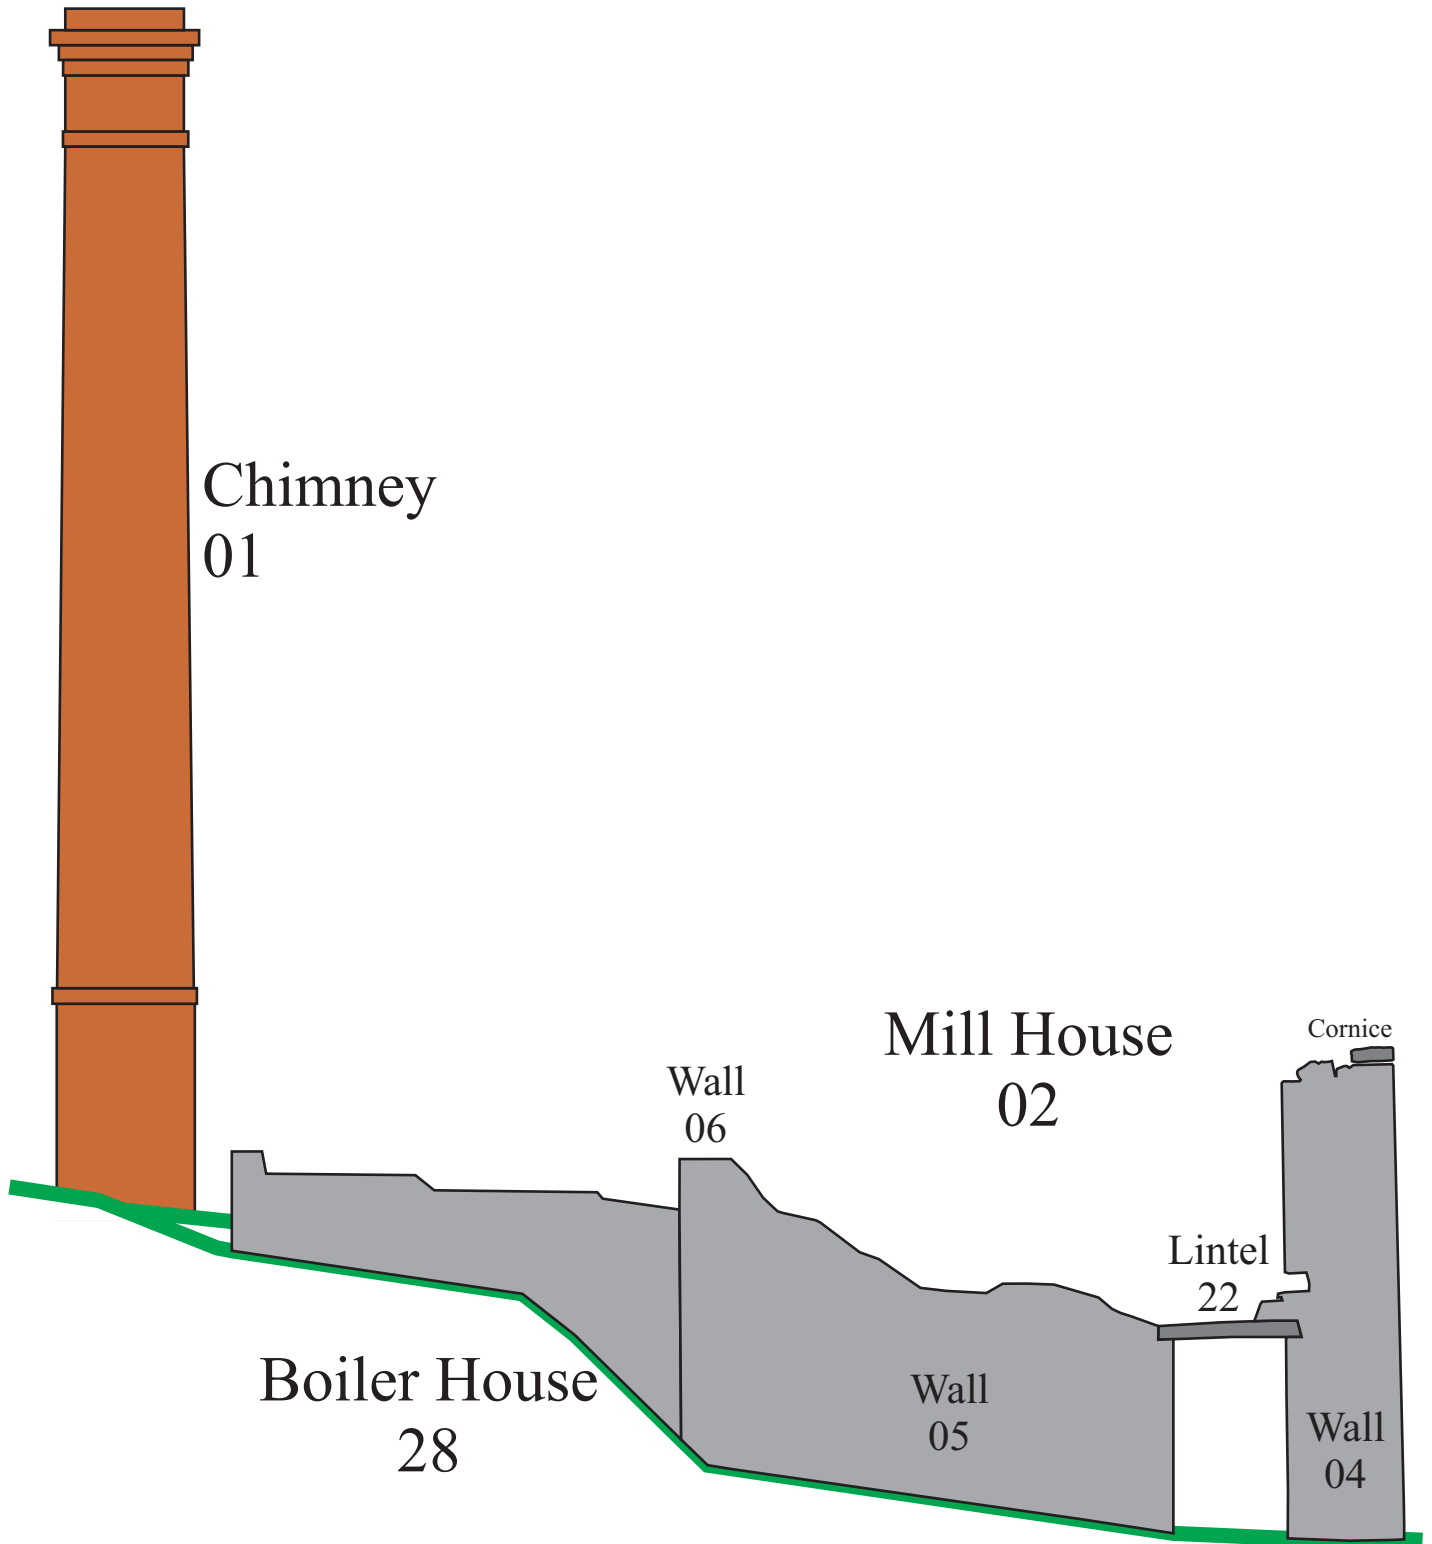

Illus 5

Grundcruie Sawmill, Methven,
E Elevation

0 5 10 m

MV04