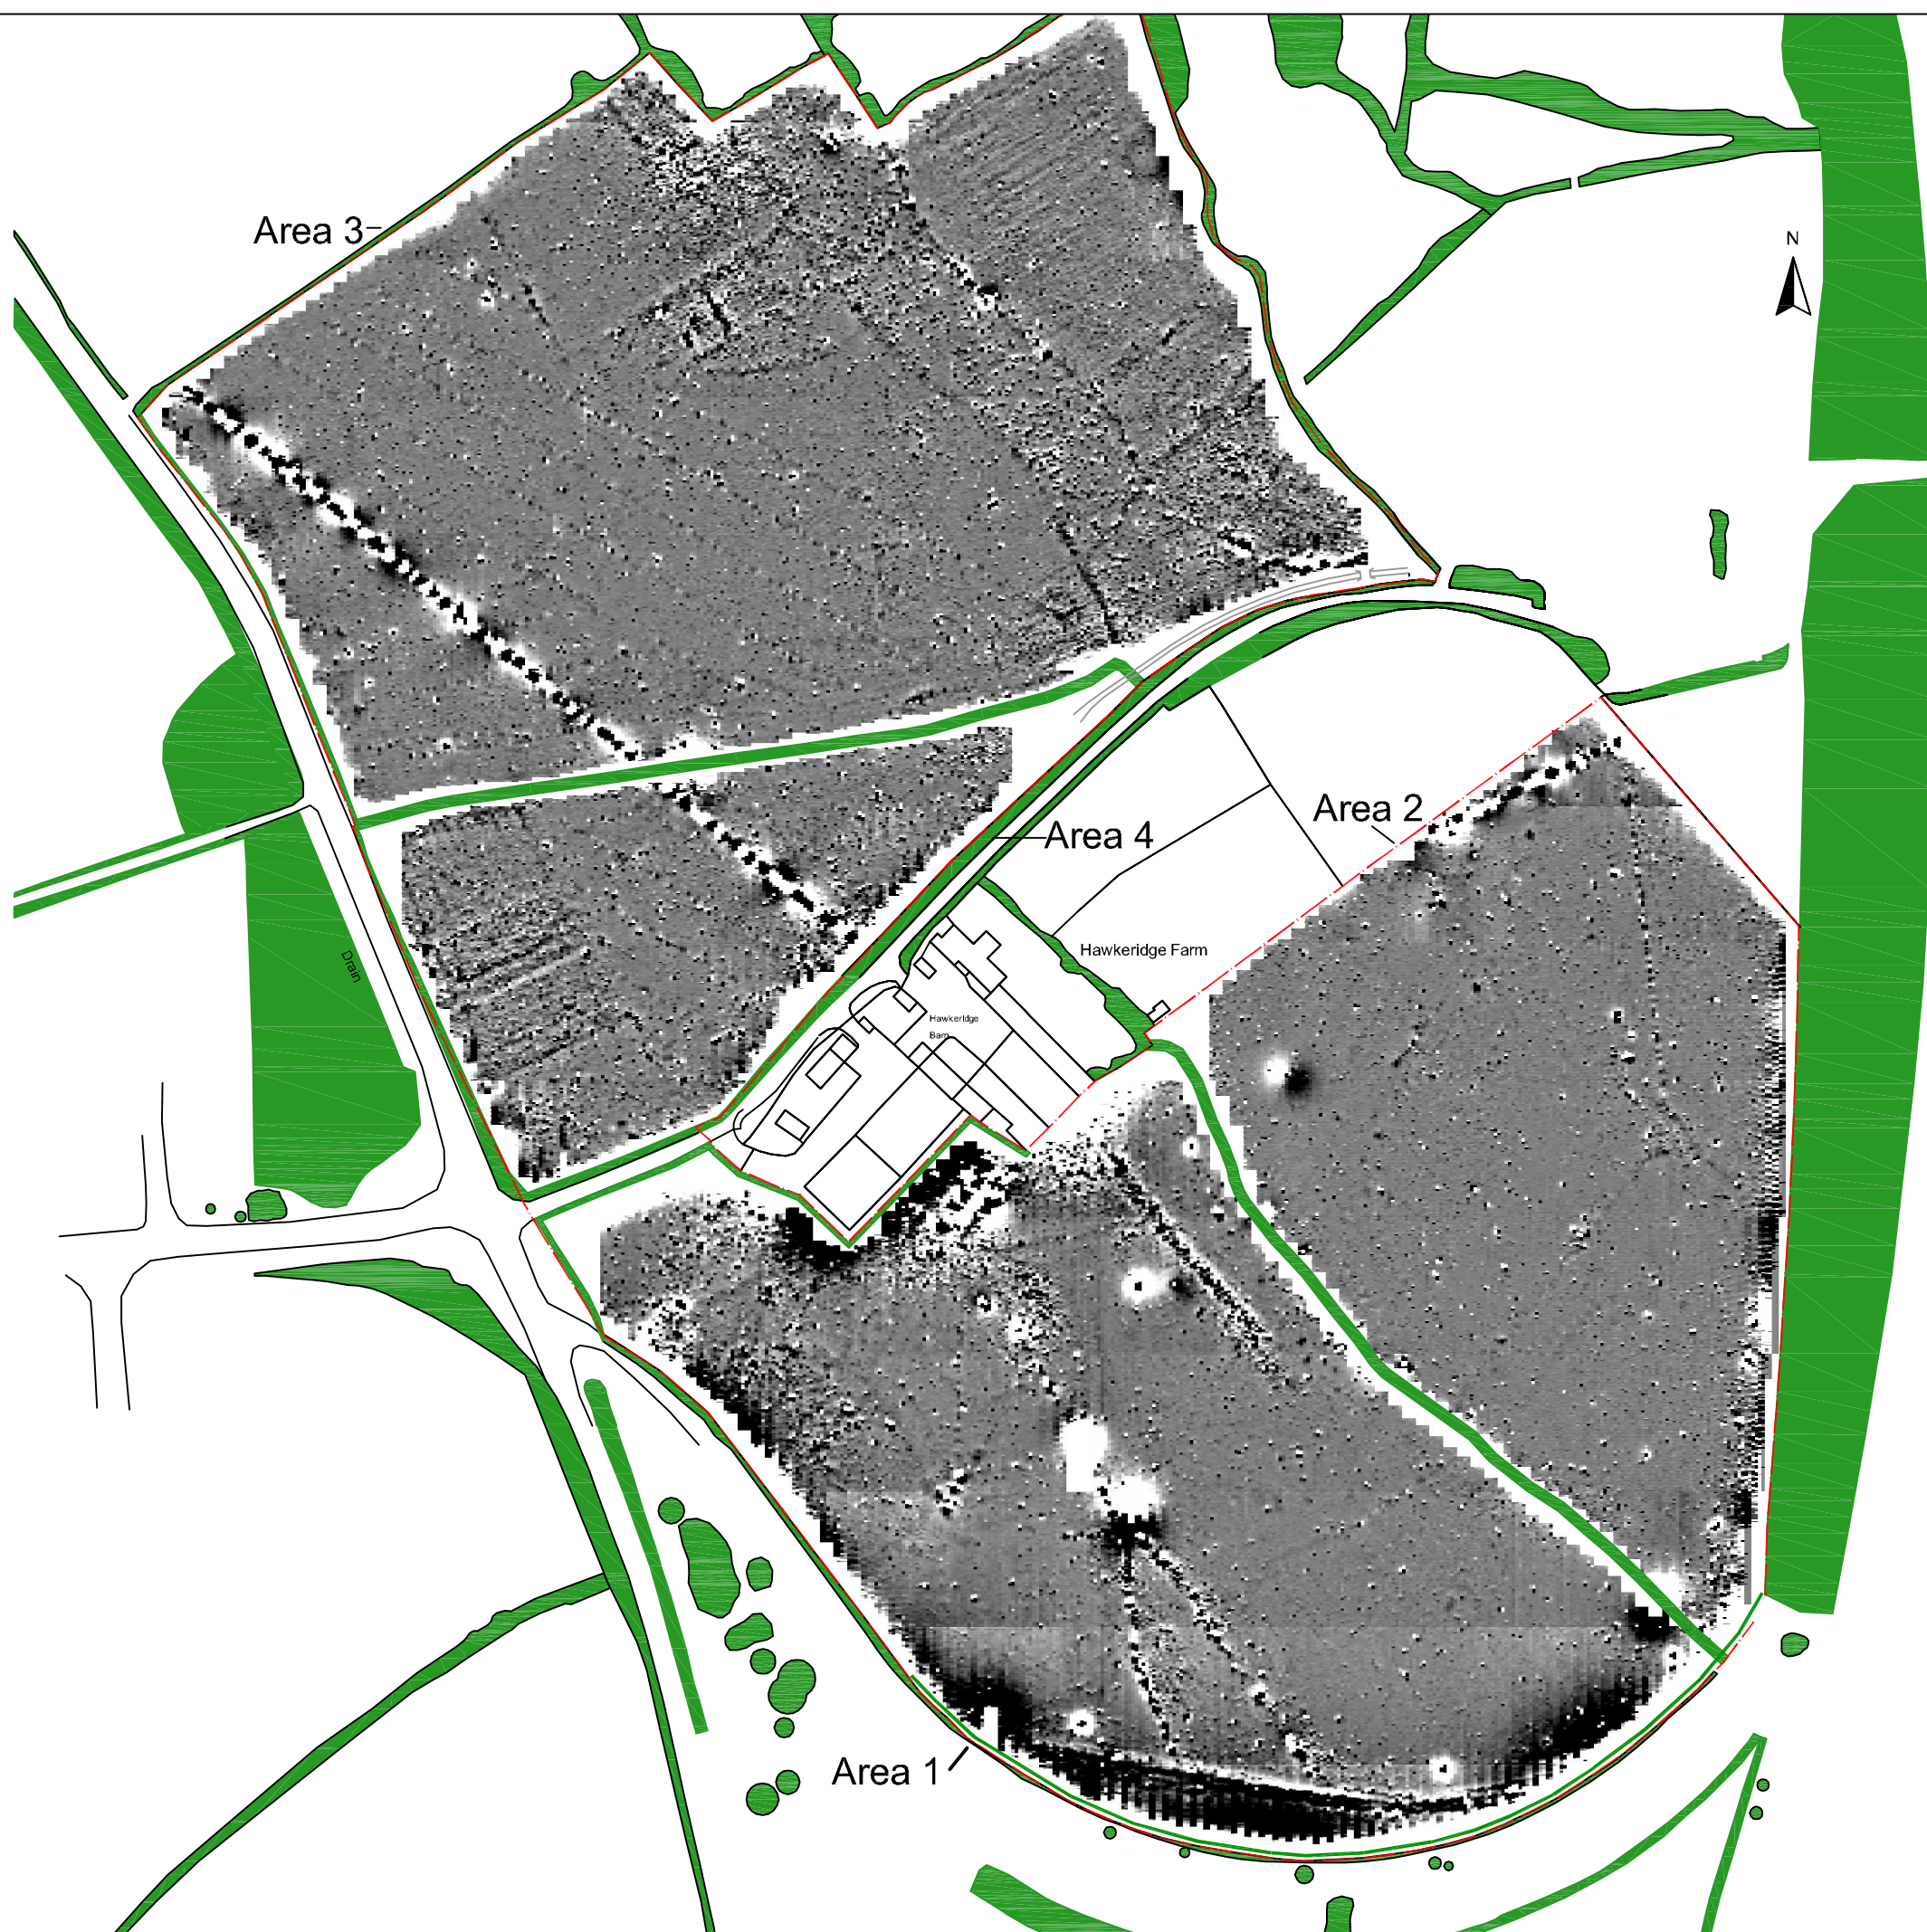

**Geophysical Survey  
Hawkeridge Farm  
Westbury**

**Greyscale plot of processed  
magnetometer data**

SCALE 1:2000

SCALE TRUE AT A3