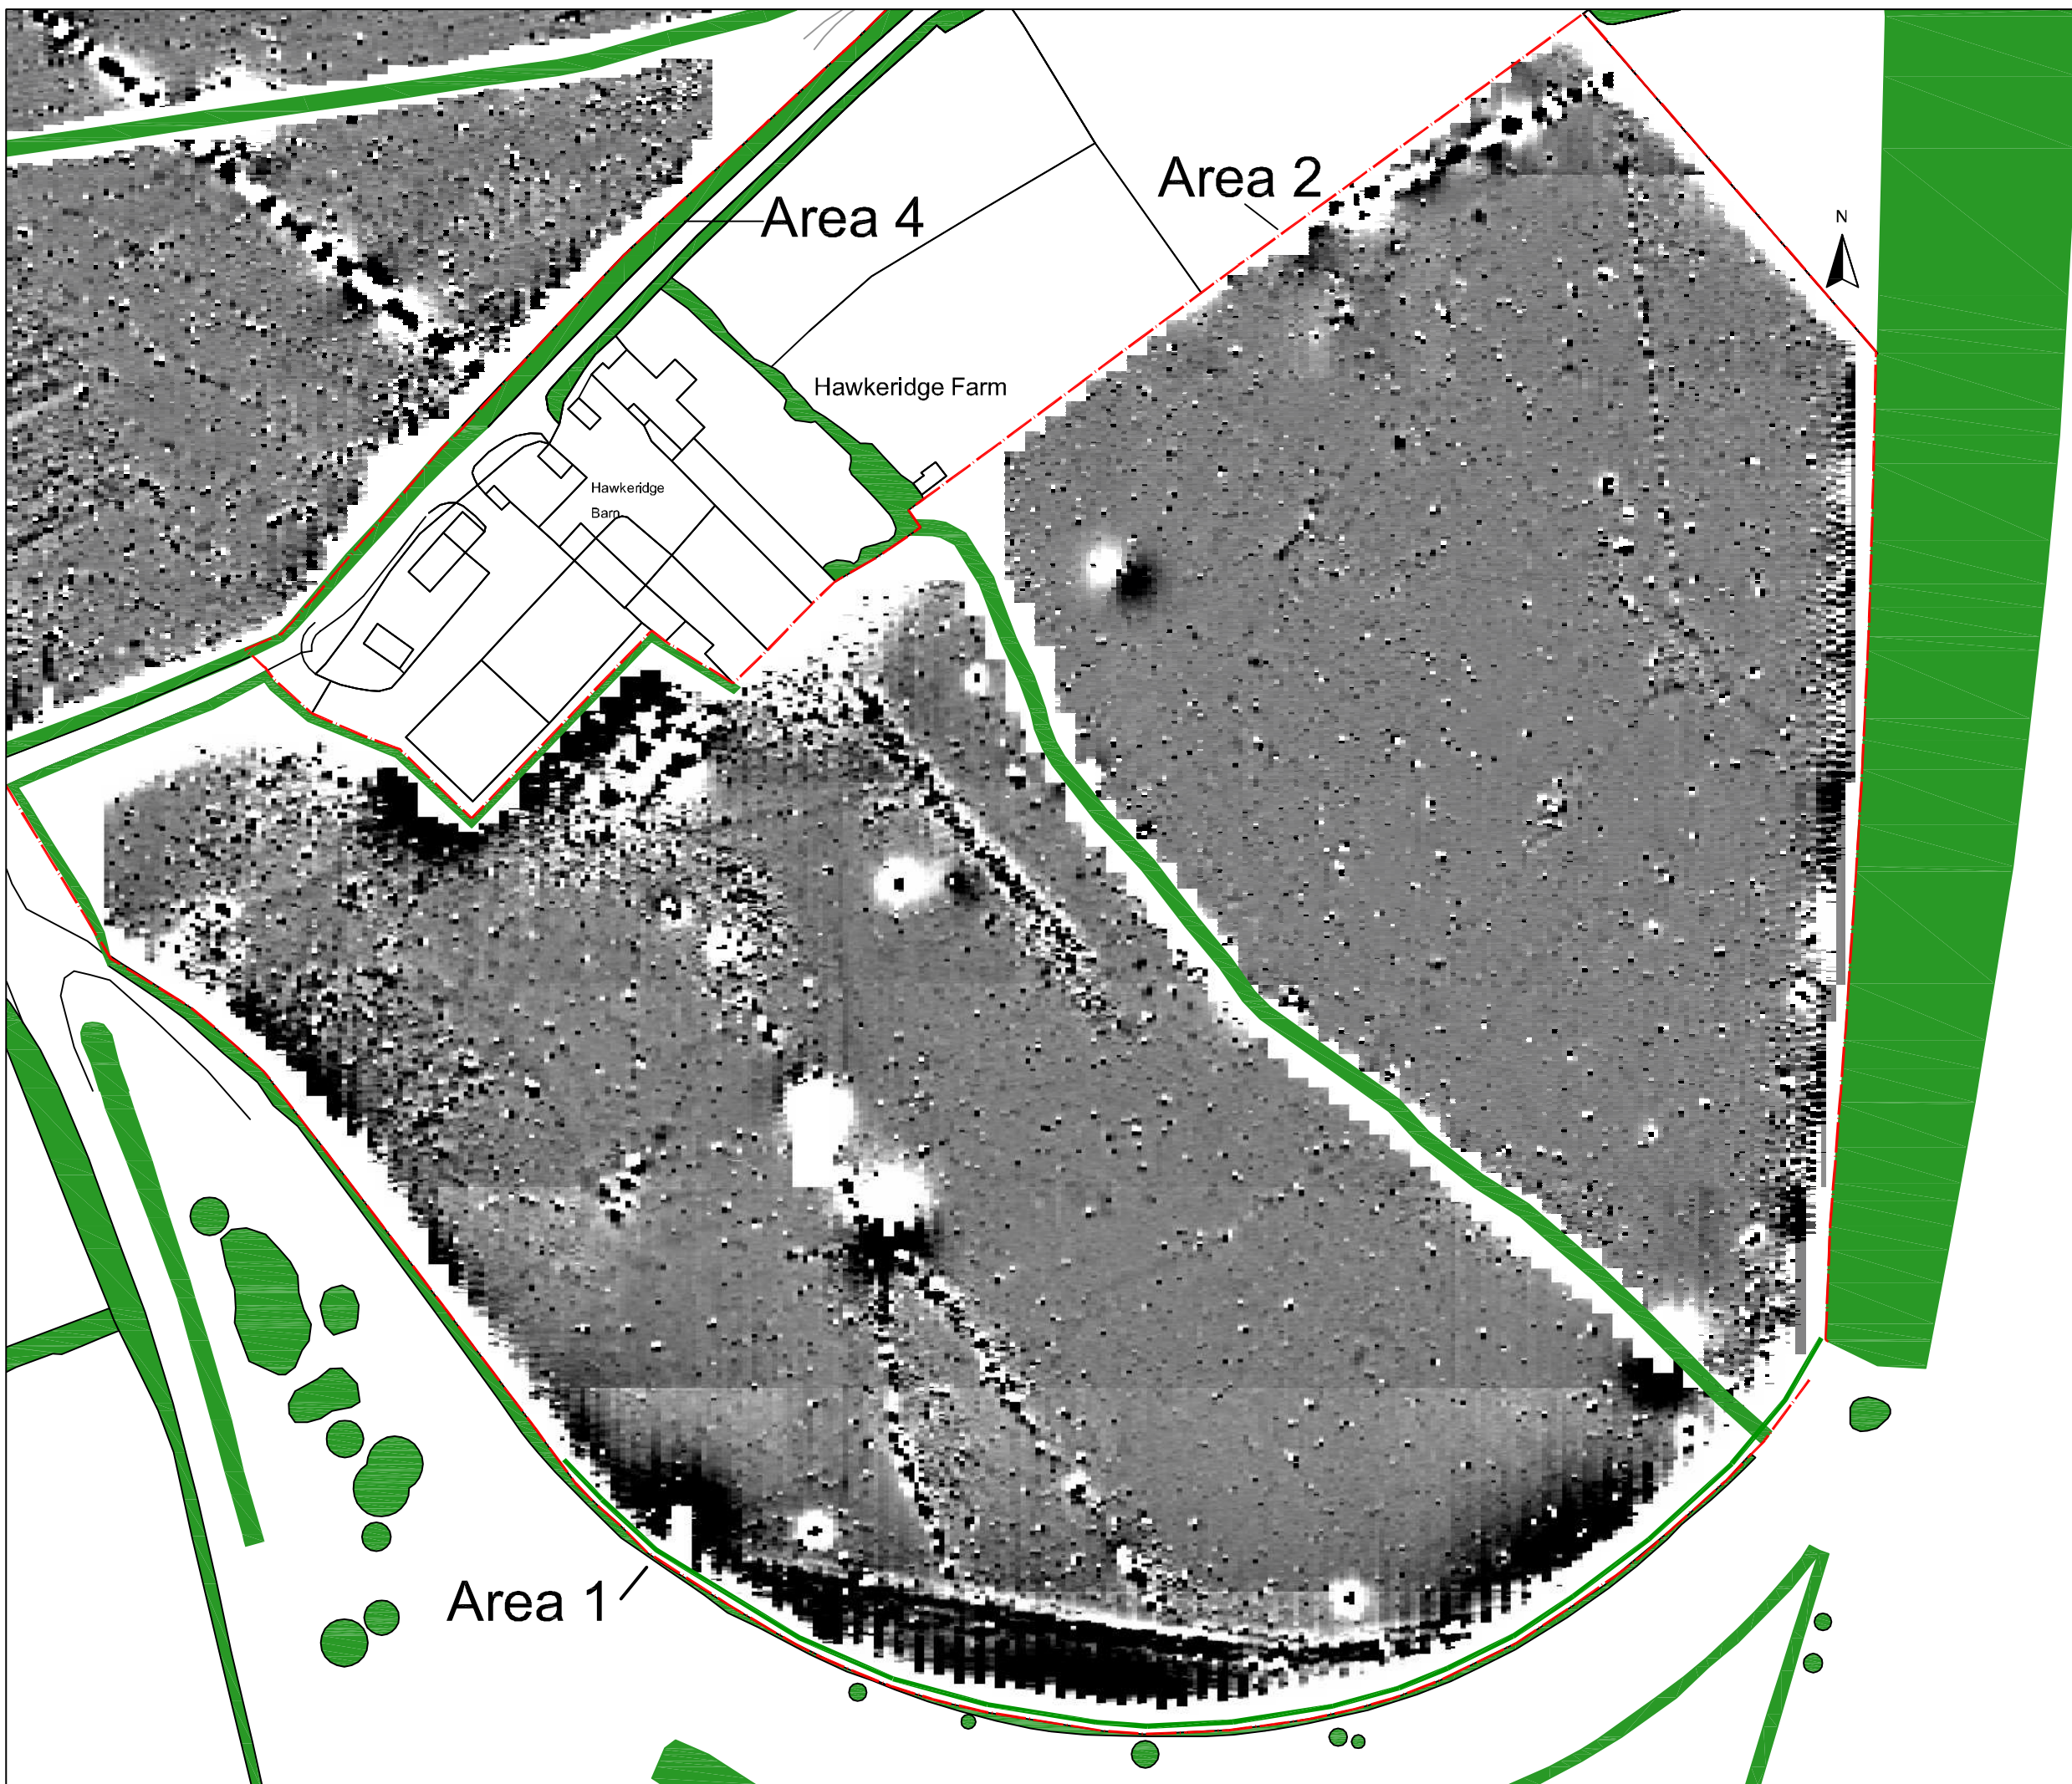

**Geophysical Survey
Hawkeridge Farm
Westbury**

**Greyscale plot of processed
magnetometer data -
Areas 1 & 2 (south)**

SCALE 1:1250

SCALE TRUE AT A3