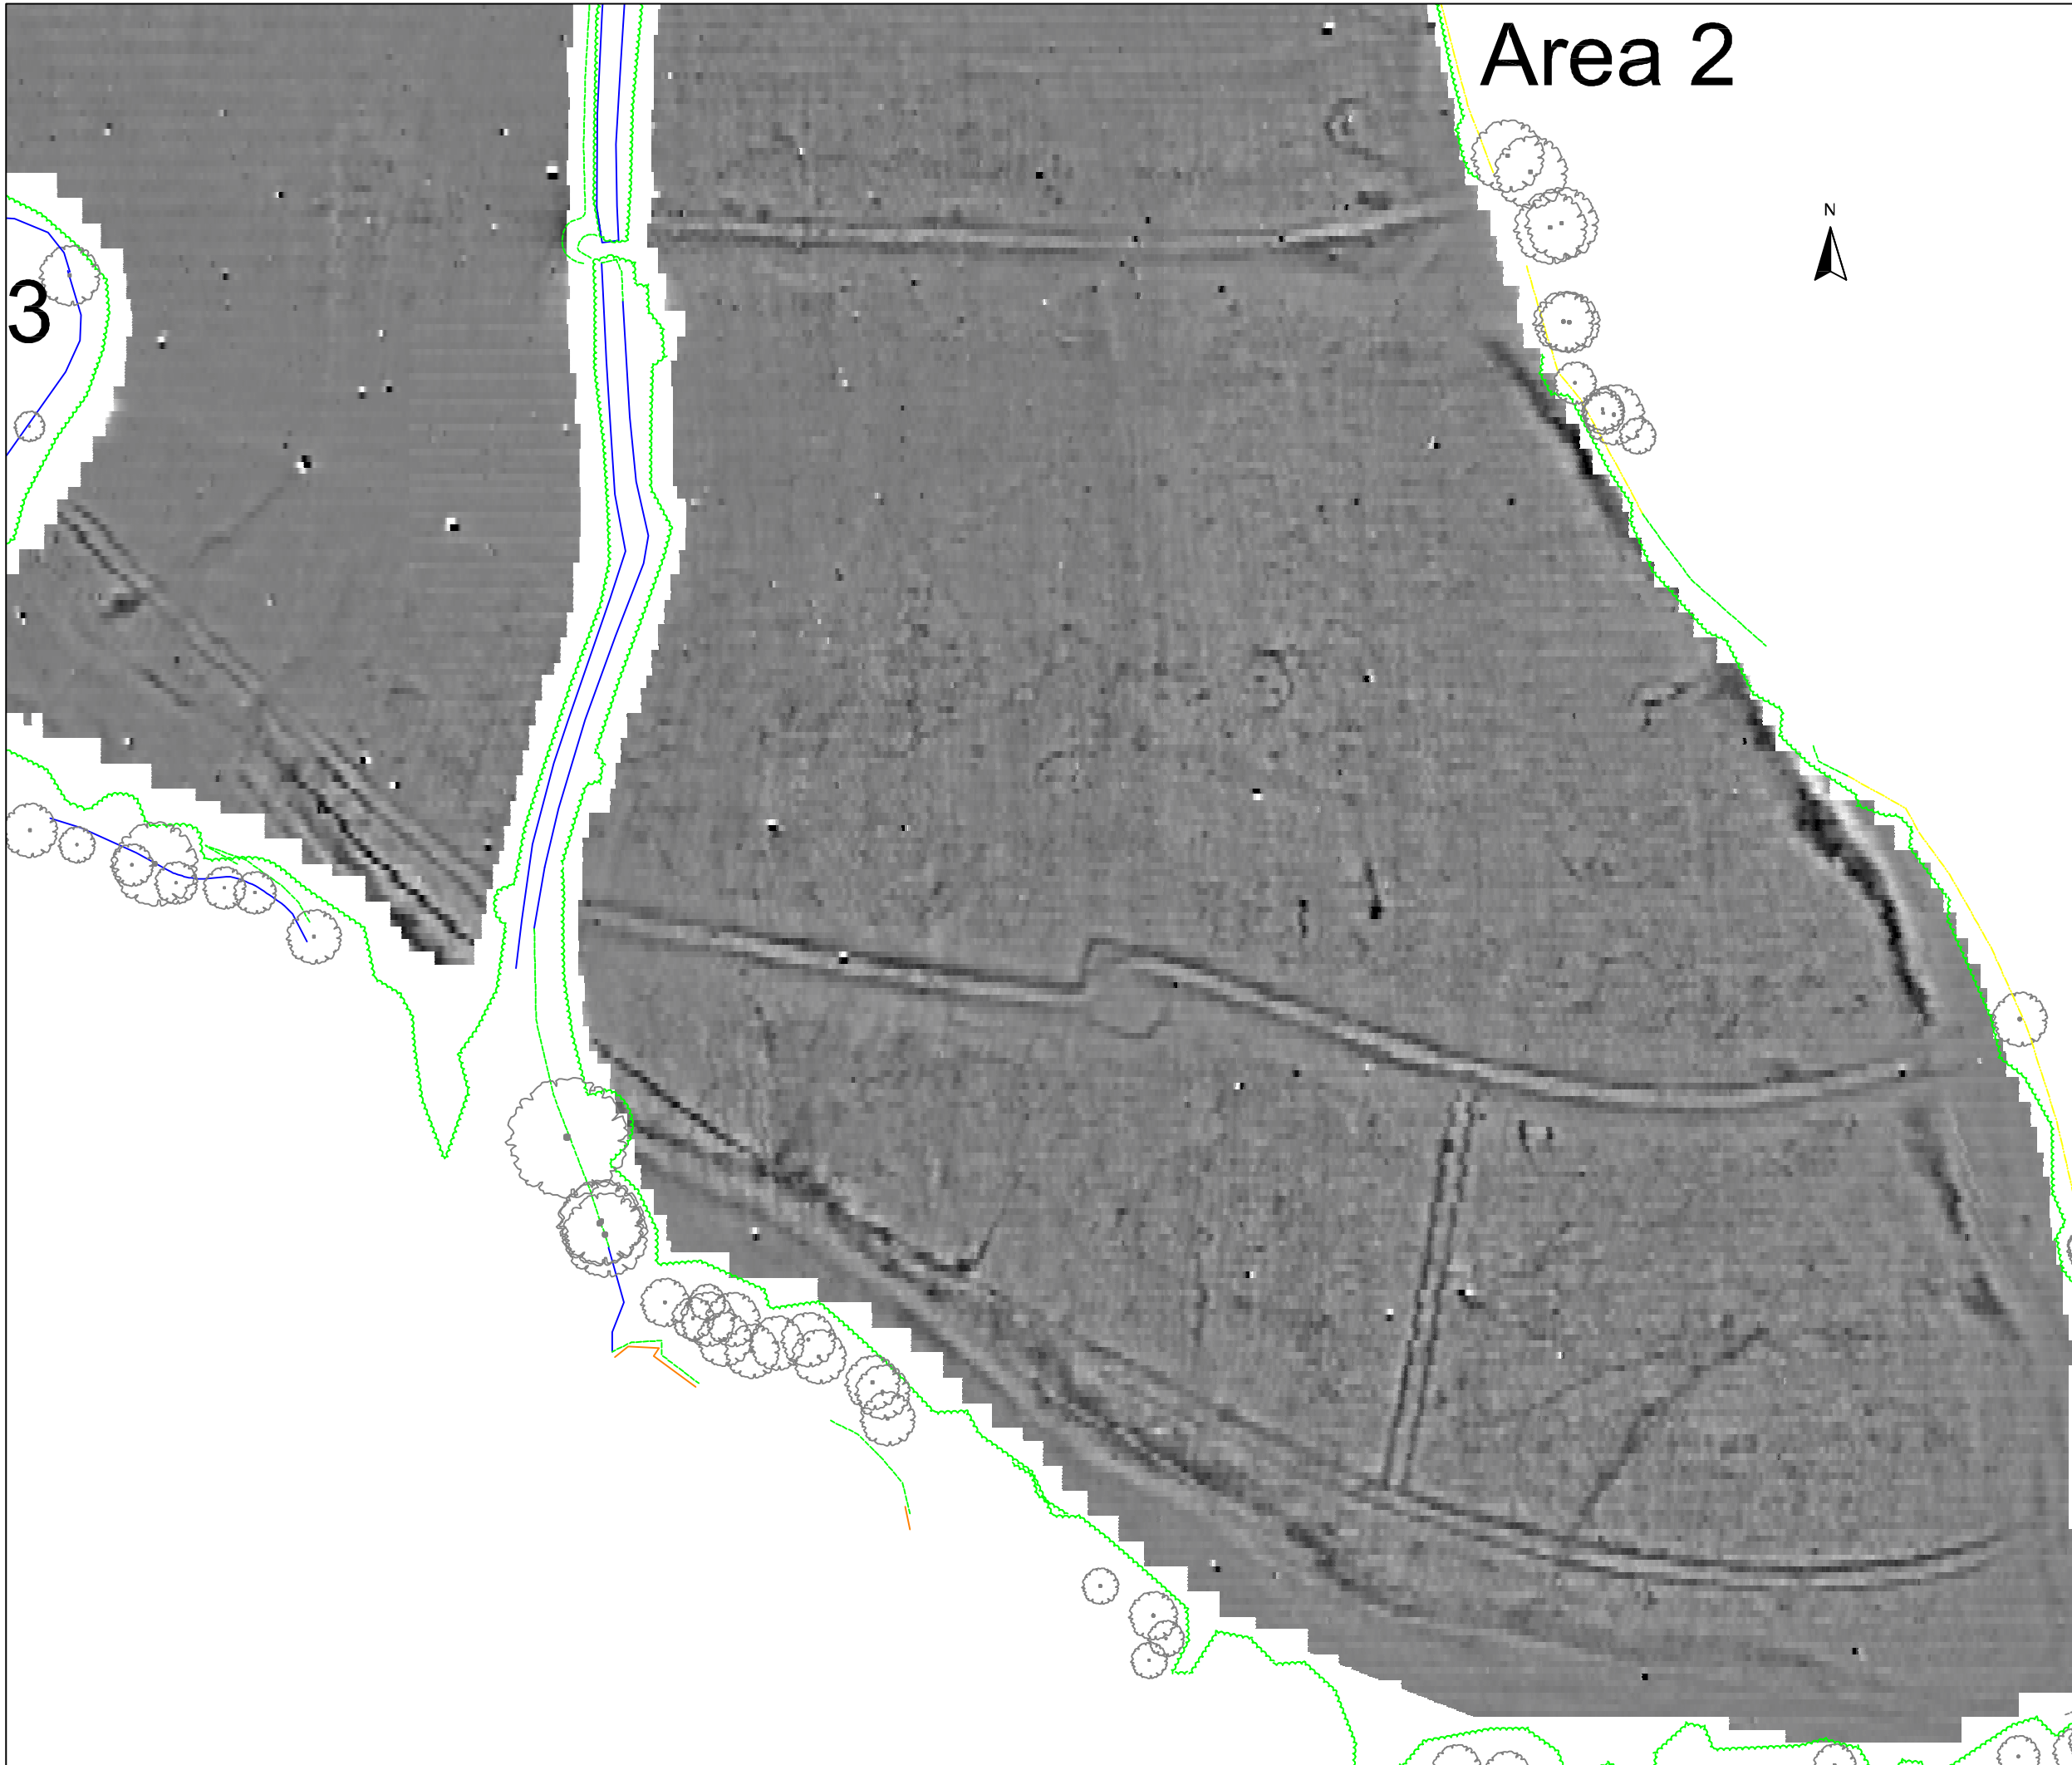

**Geophysical Survey
Treswarrow Farm
St Endellion
Cornwall**

**Greyscale plot of raw
magnetometer data -
Areas 2 & 3 south**

SCALE 1:1000

SCALE TRUE AT A3

FIG 09