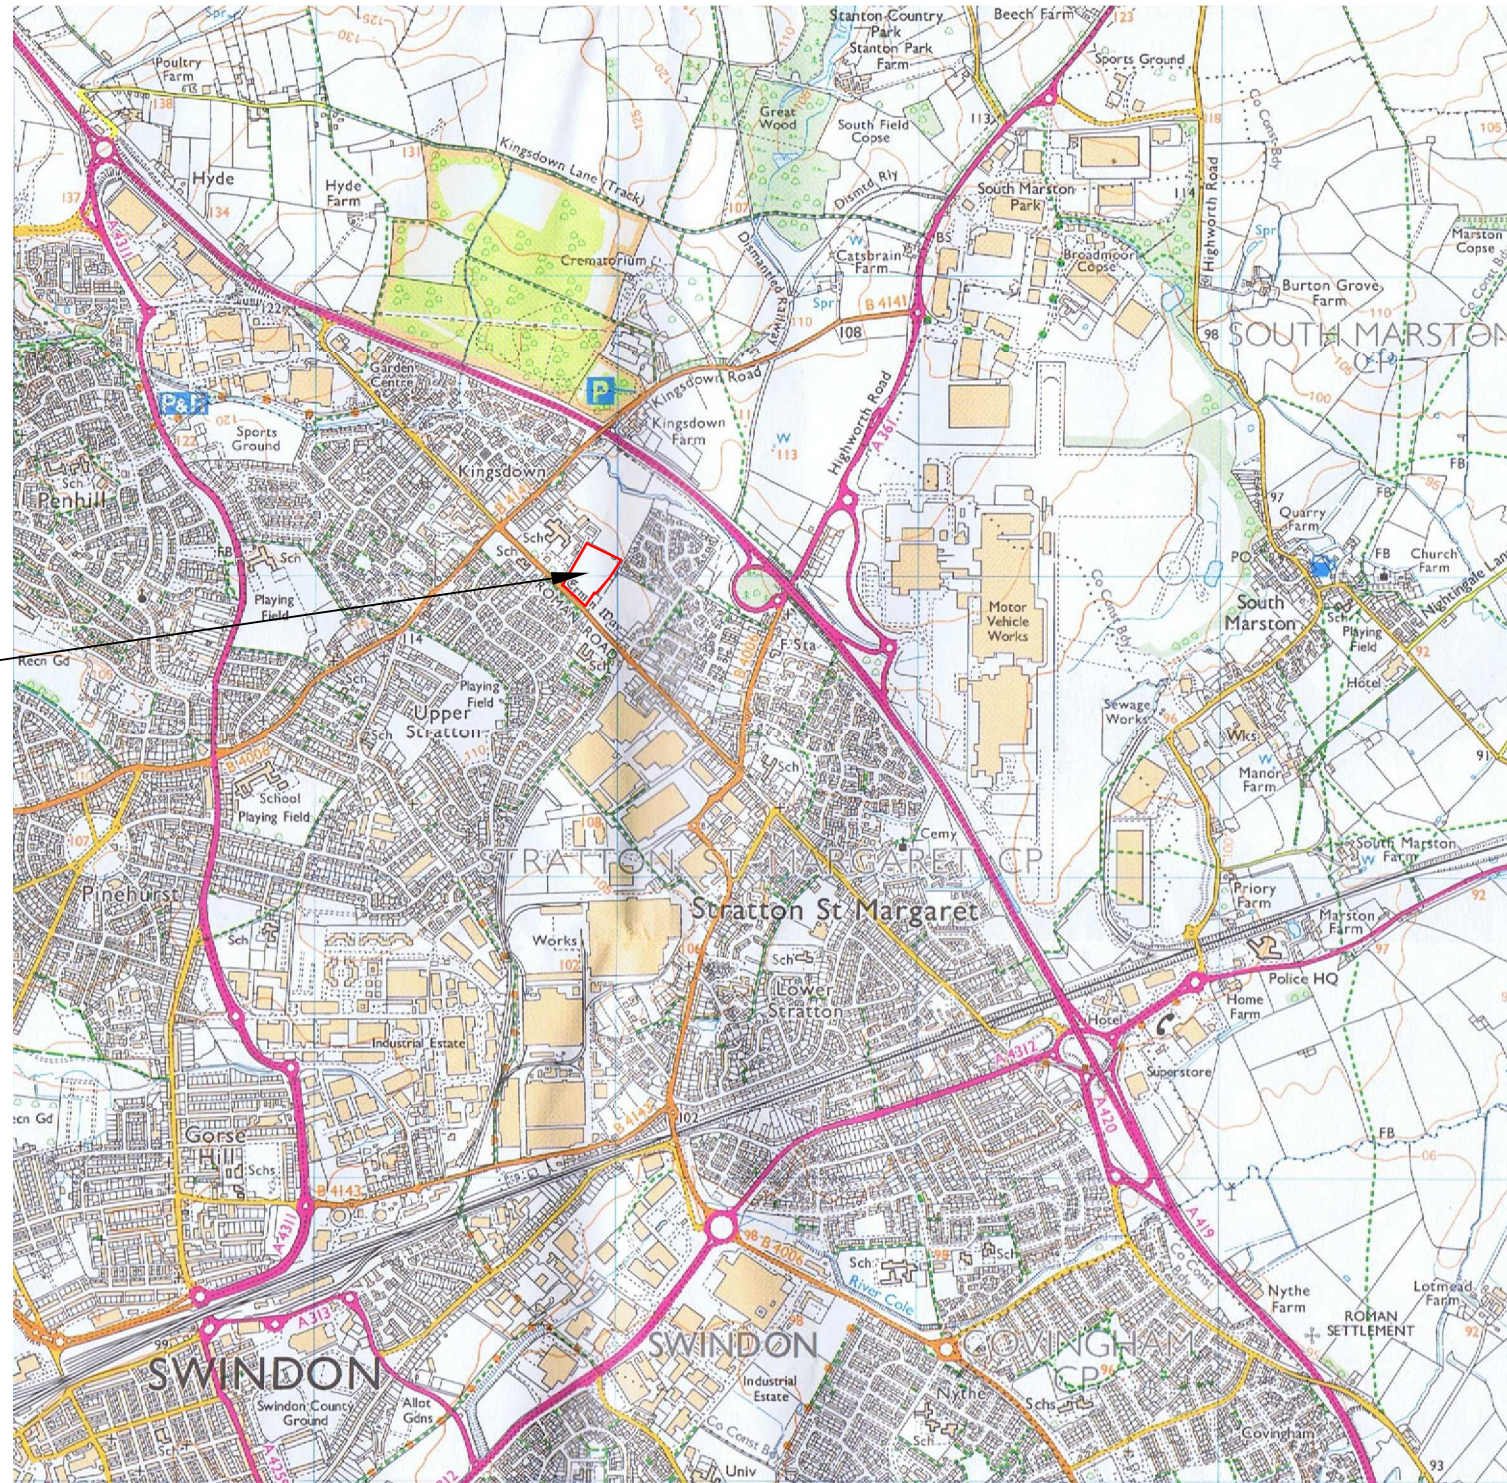

**Geophysical Survey  
Land adjacent to  
Kingsdown School  
Stratton St Margaret  
Swindon**

**Map of survey area**

Reproduced from OS Explorer map no.170 1:25 000  
by permission of Ordnance Survey on behalf of The  
Controller of Her Majesty's Stationery Office.  
© Crown copyright. All rights reserved.  
Licence number 100043739.

● Survey location

Site centred on OS NGR  
SU 169 880

SCALE 1:25 000

SCALE TRUE AT A3

Survey location