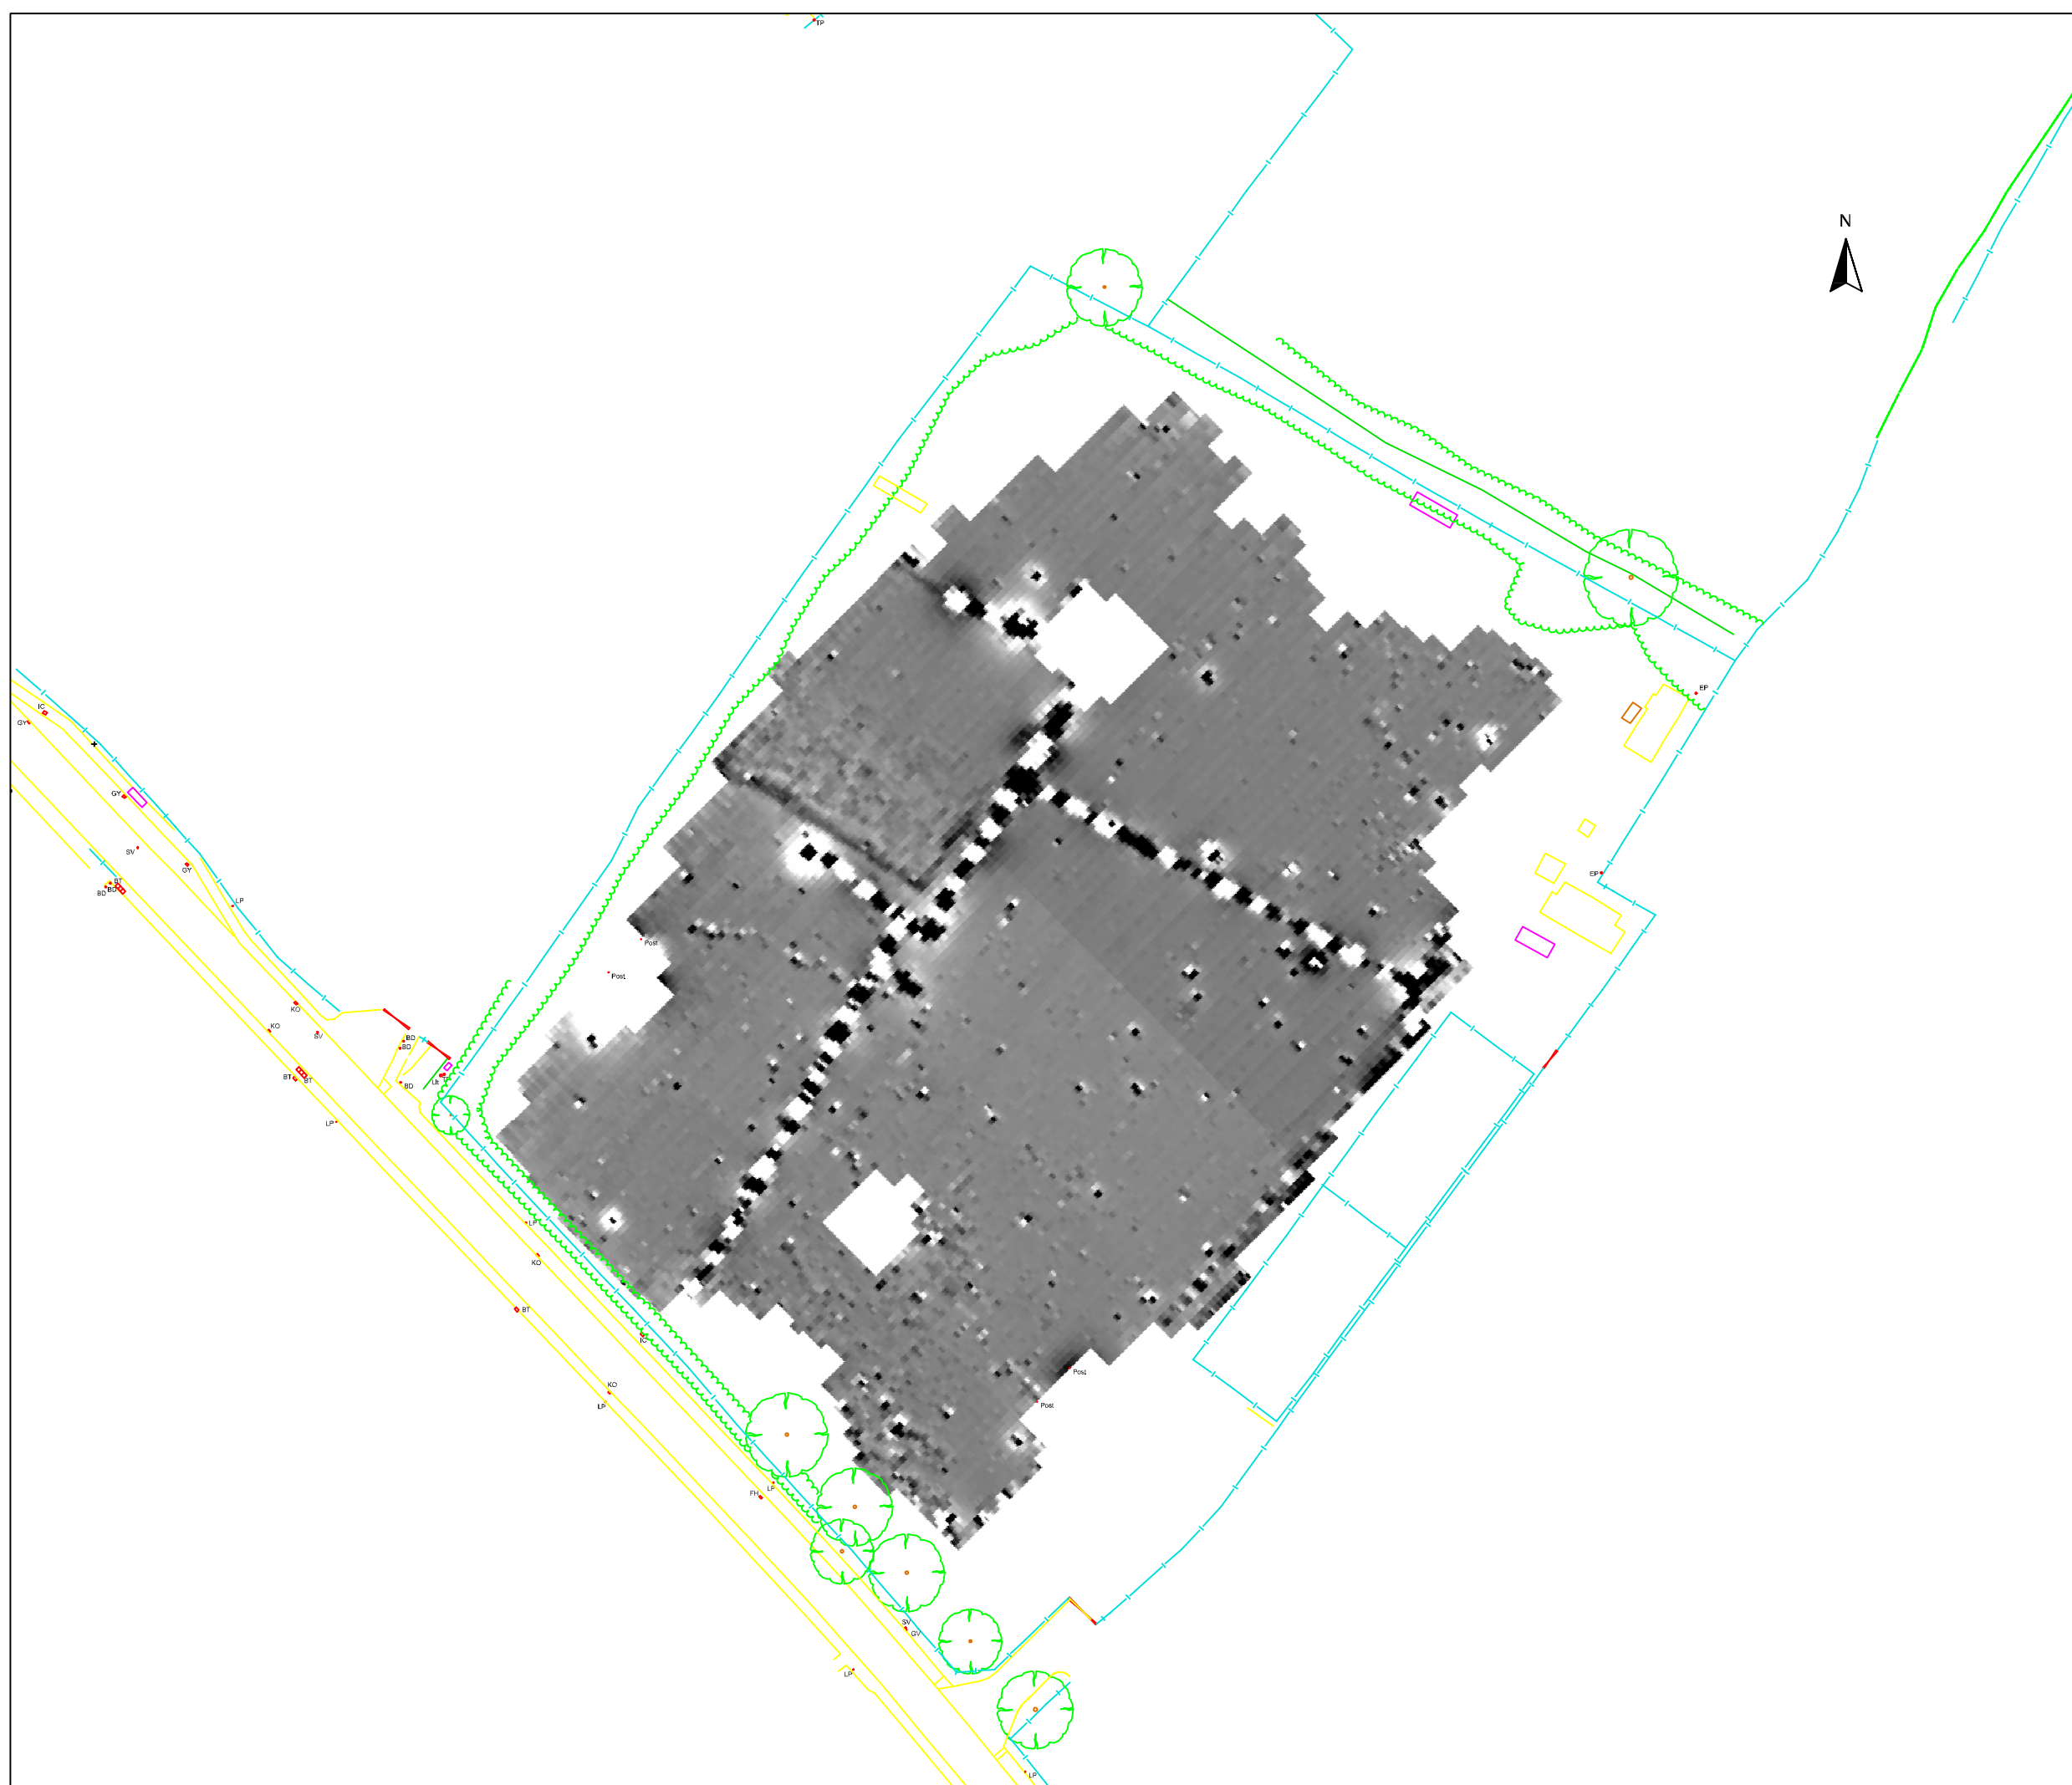

**Geophysical Survey
Land adjacent to
Kingsdown School
Stratton St Margaret
Swindon**

**Greyscale plot of raw
magnetometer data**

SCALE 1:1000

SCALE TRUE AT A3

FIG 03