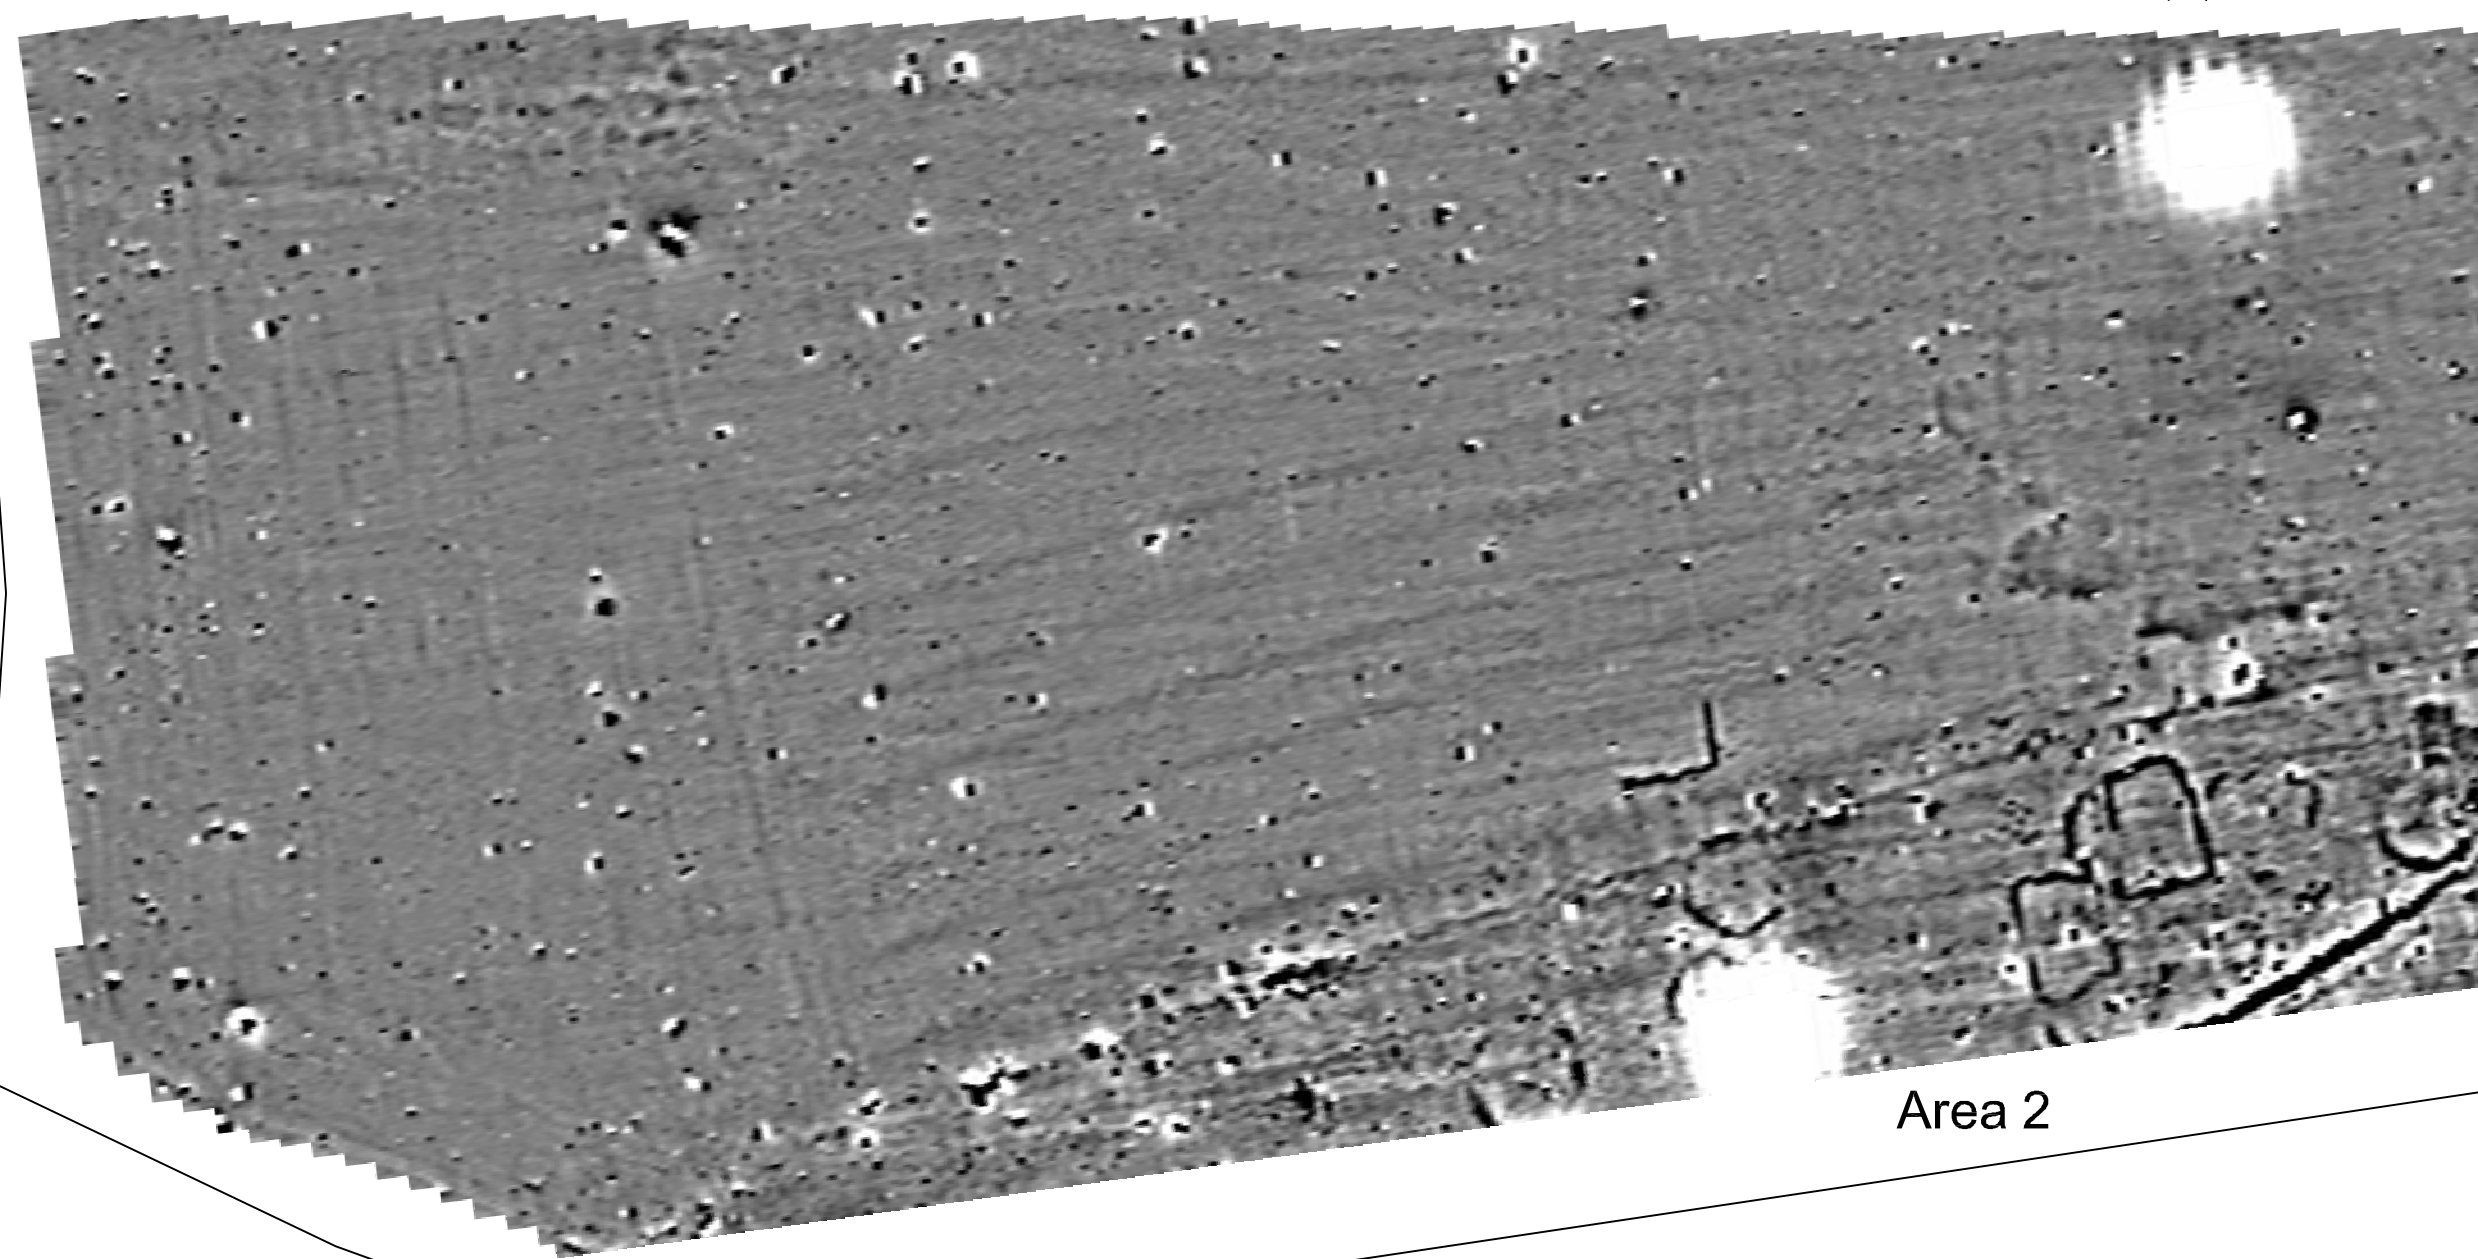

**Geophysical Survey
Roves Farm
Sevenhampton
Swindon**

**Greyscale plot of processed
magnetometer data - Area 2 west**

Area 2

Area 3b

Area 3c

SCALE 1:1000

SCALE TRUE AT A3