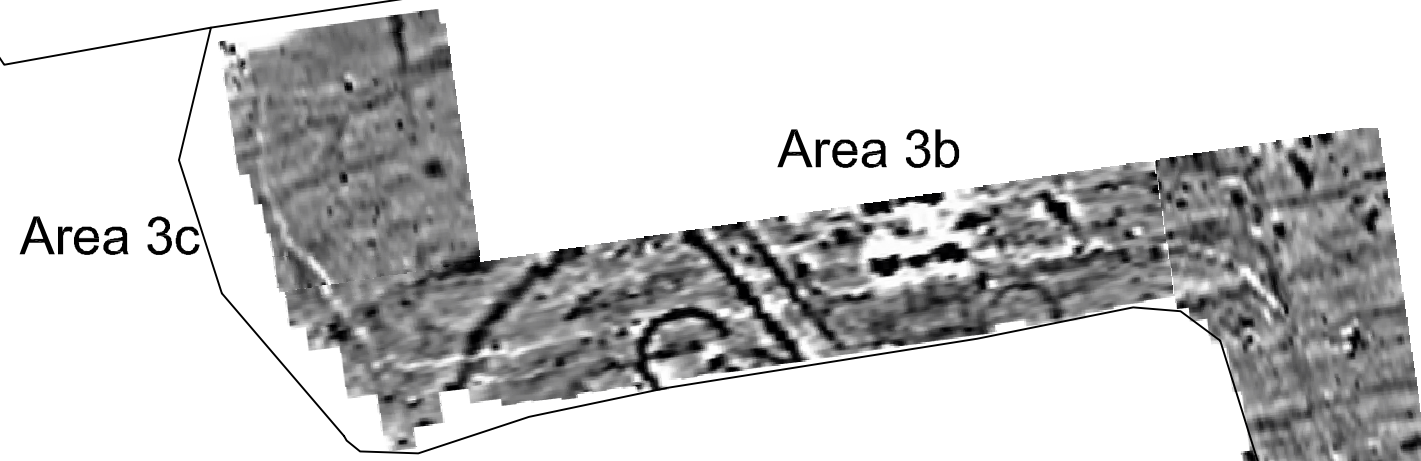

**Geophysical Survey
Roves Farm
Sevenhampton
Swindon**

**Greyscale plot of processed
magnetometer data - Area 2 west**

Area 2

Area 3b

Area 3c

SCALE 1:1000

SCALE TRUE AT A3