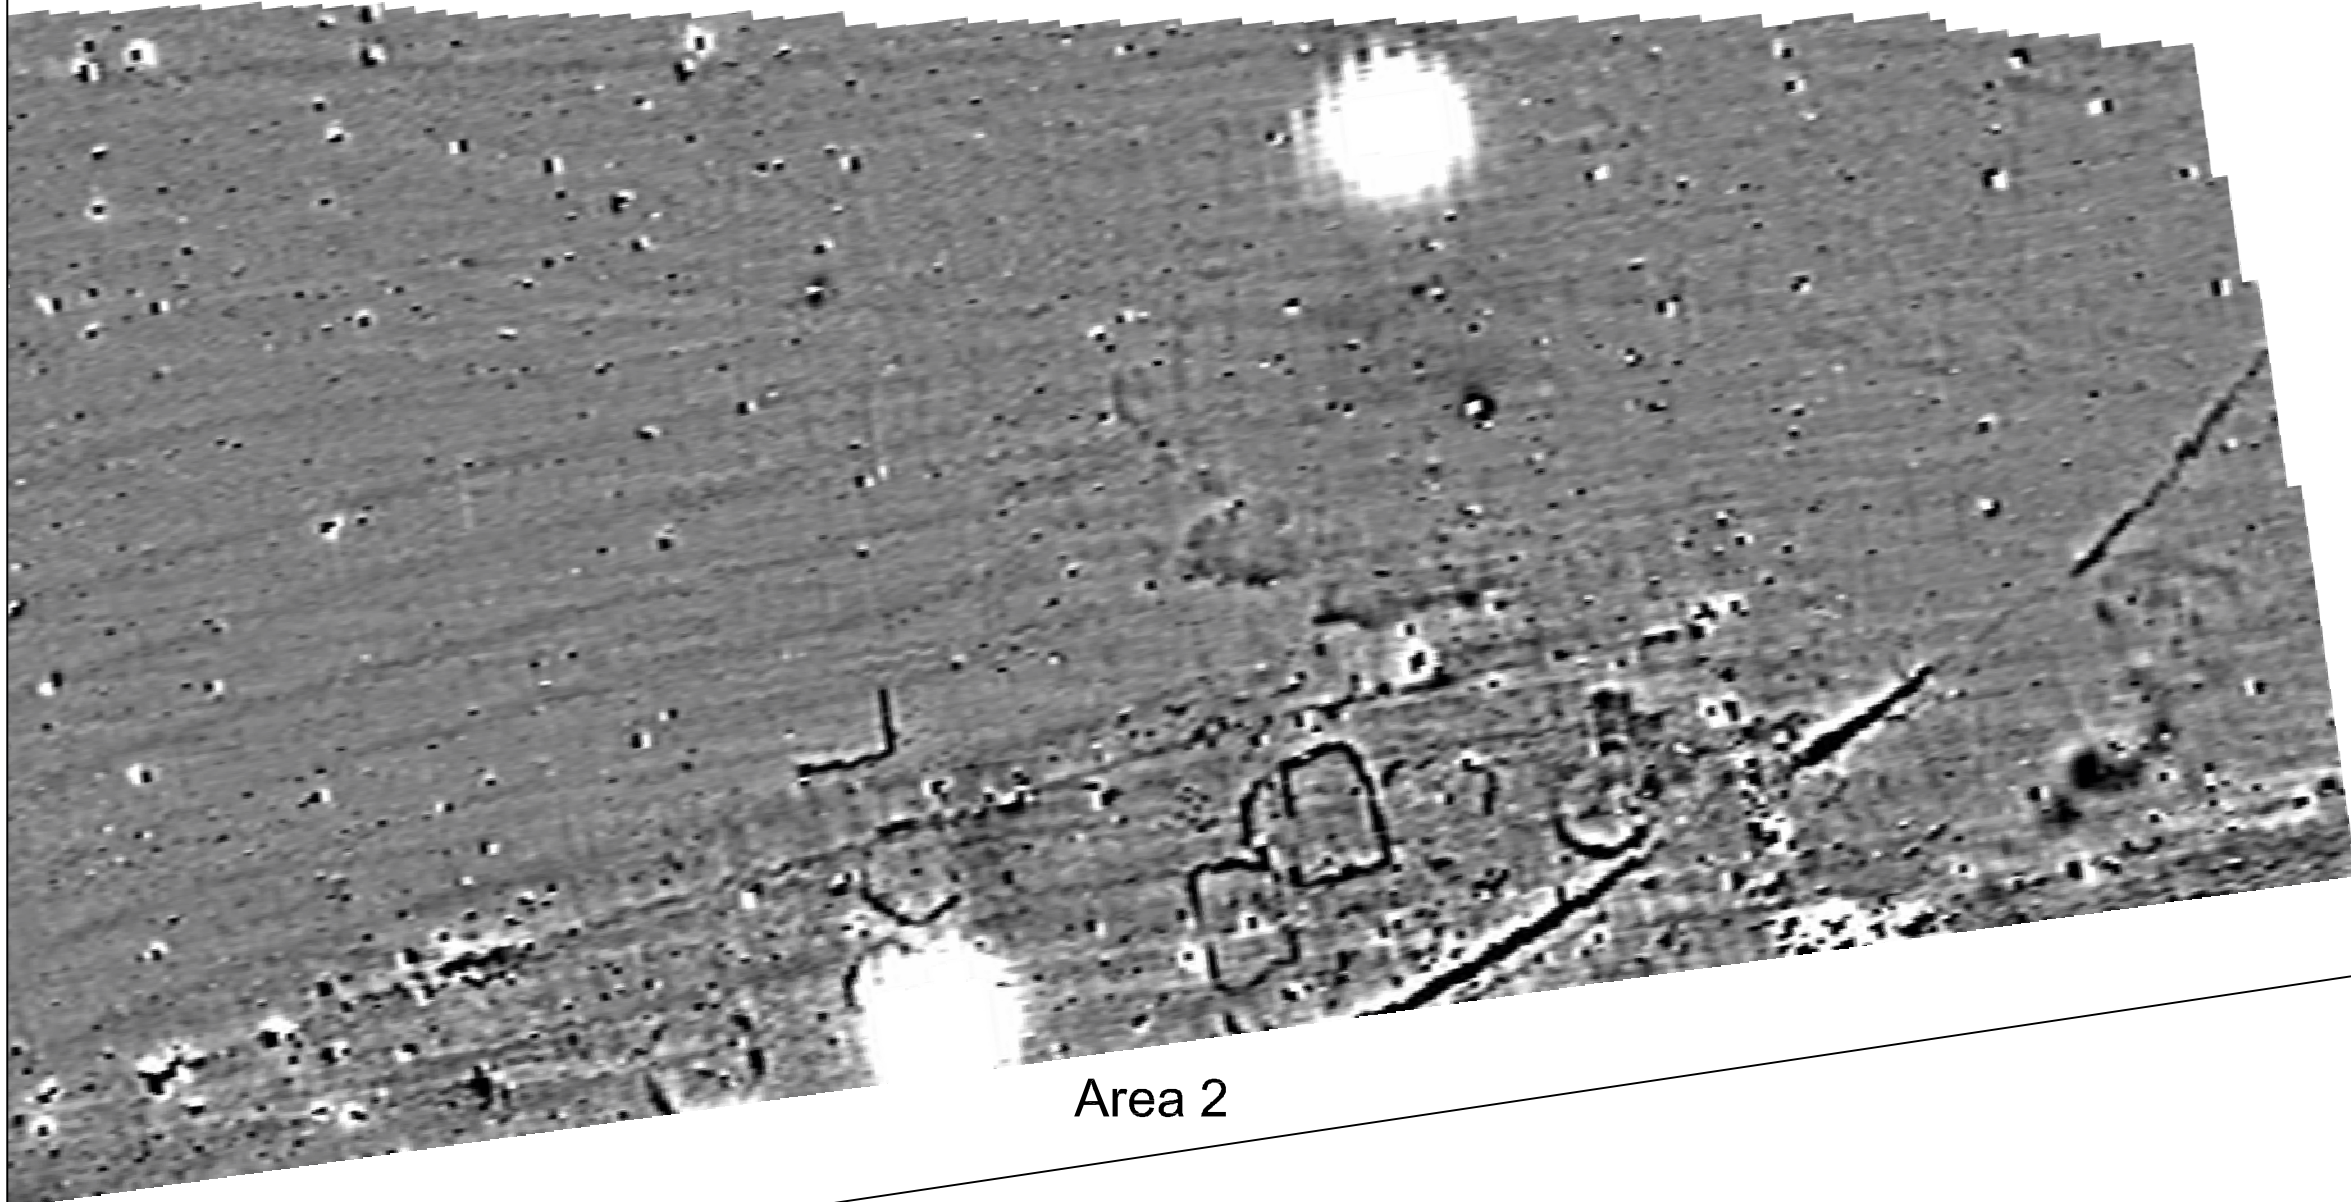

**Geophysical Survey
Roves Farm
Sevenhampton
Swindon**

**Greyscale plot of processed
magnetometer data - Area 2 east**

Area 2

Area 3b

SCALE 1:1000

SCALE TRUE AT A3

Ar

FIG 10