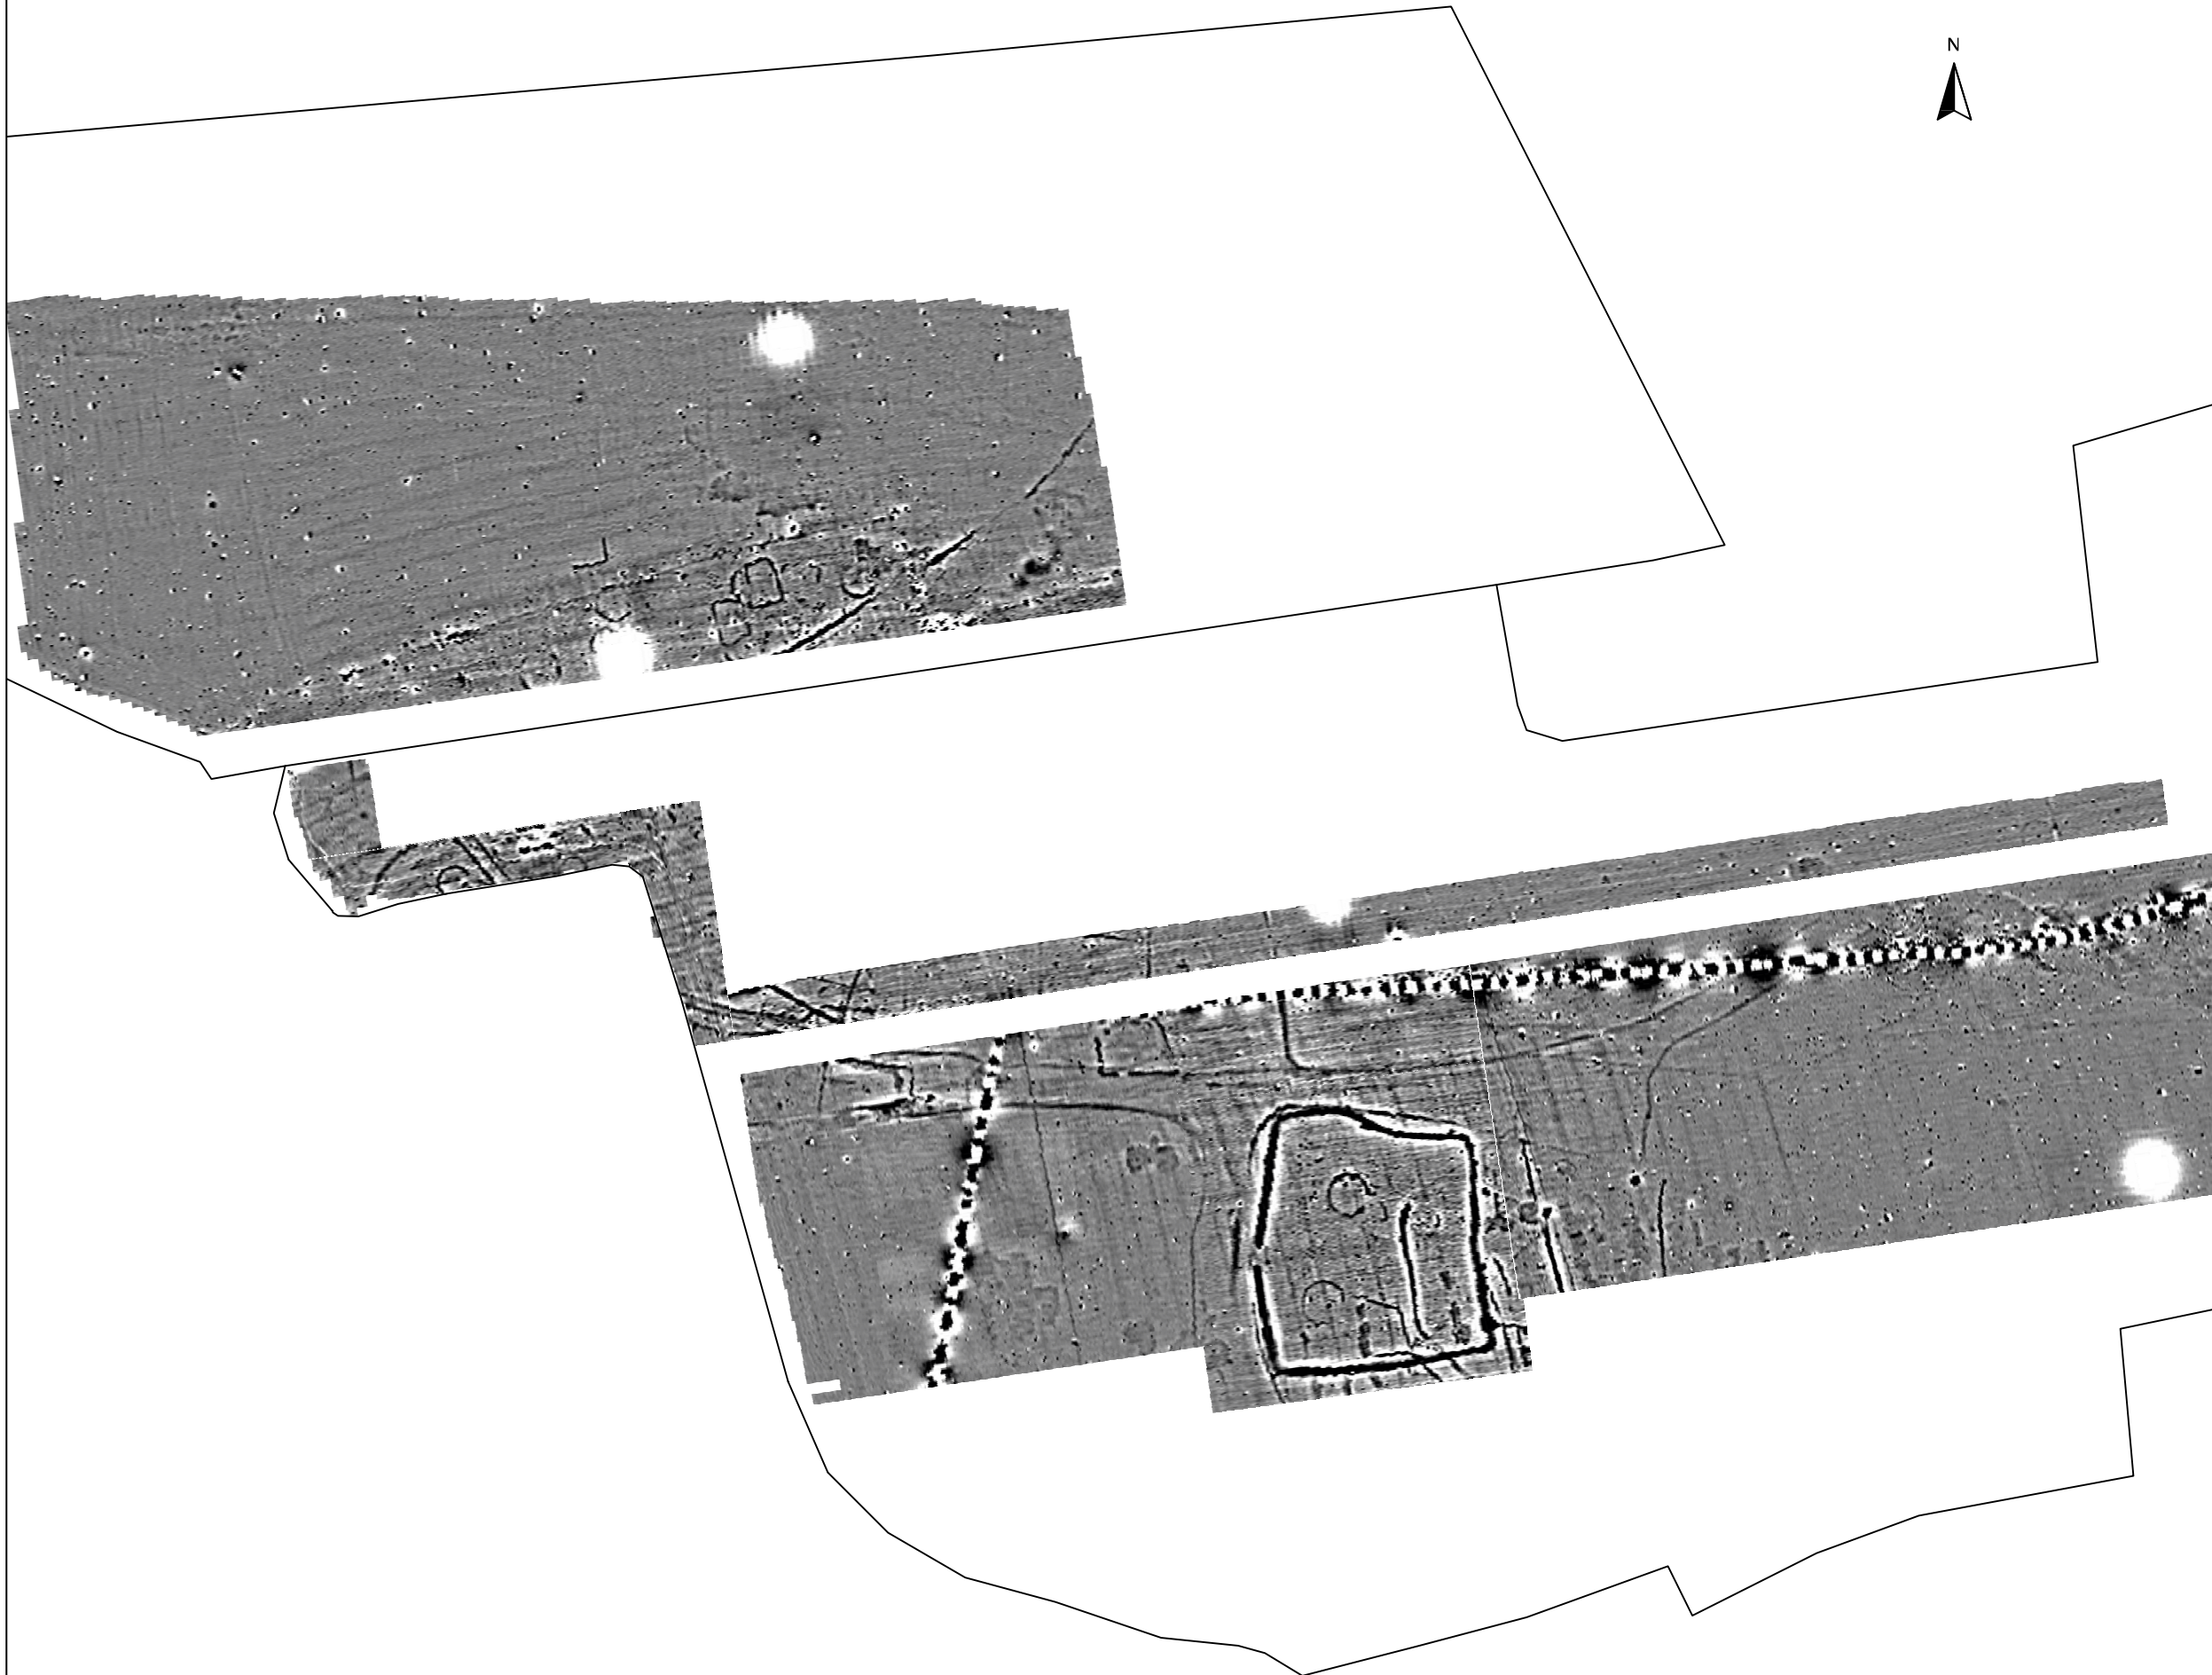

**Geophysical Survey  
Roves Farm  
Sevenhampton  
Swindon**

**Greyscale plot of processed  
magnetometer data**

**SCALE 1:2500**

SCALE TRUE AT A3

FIG 15