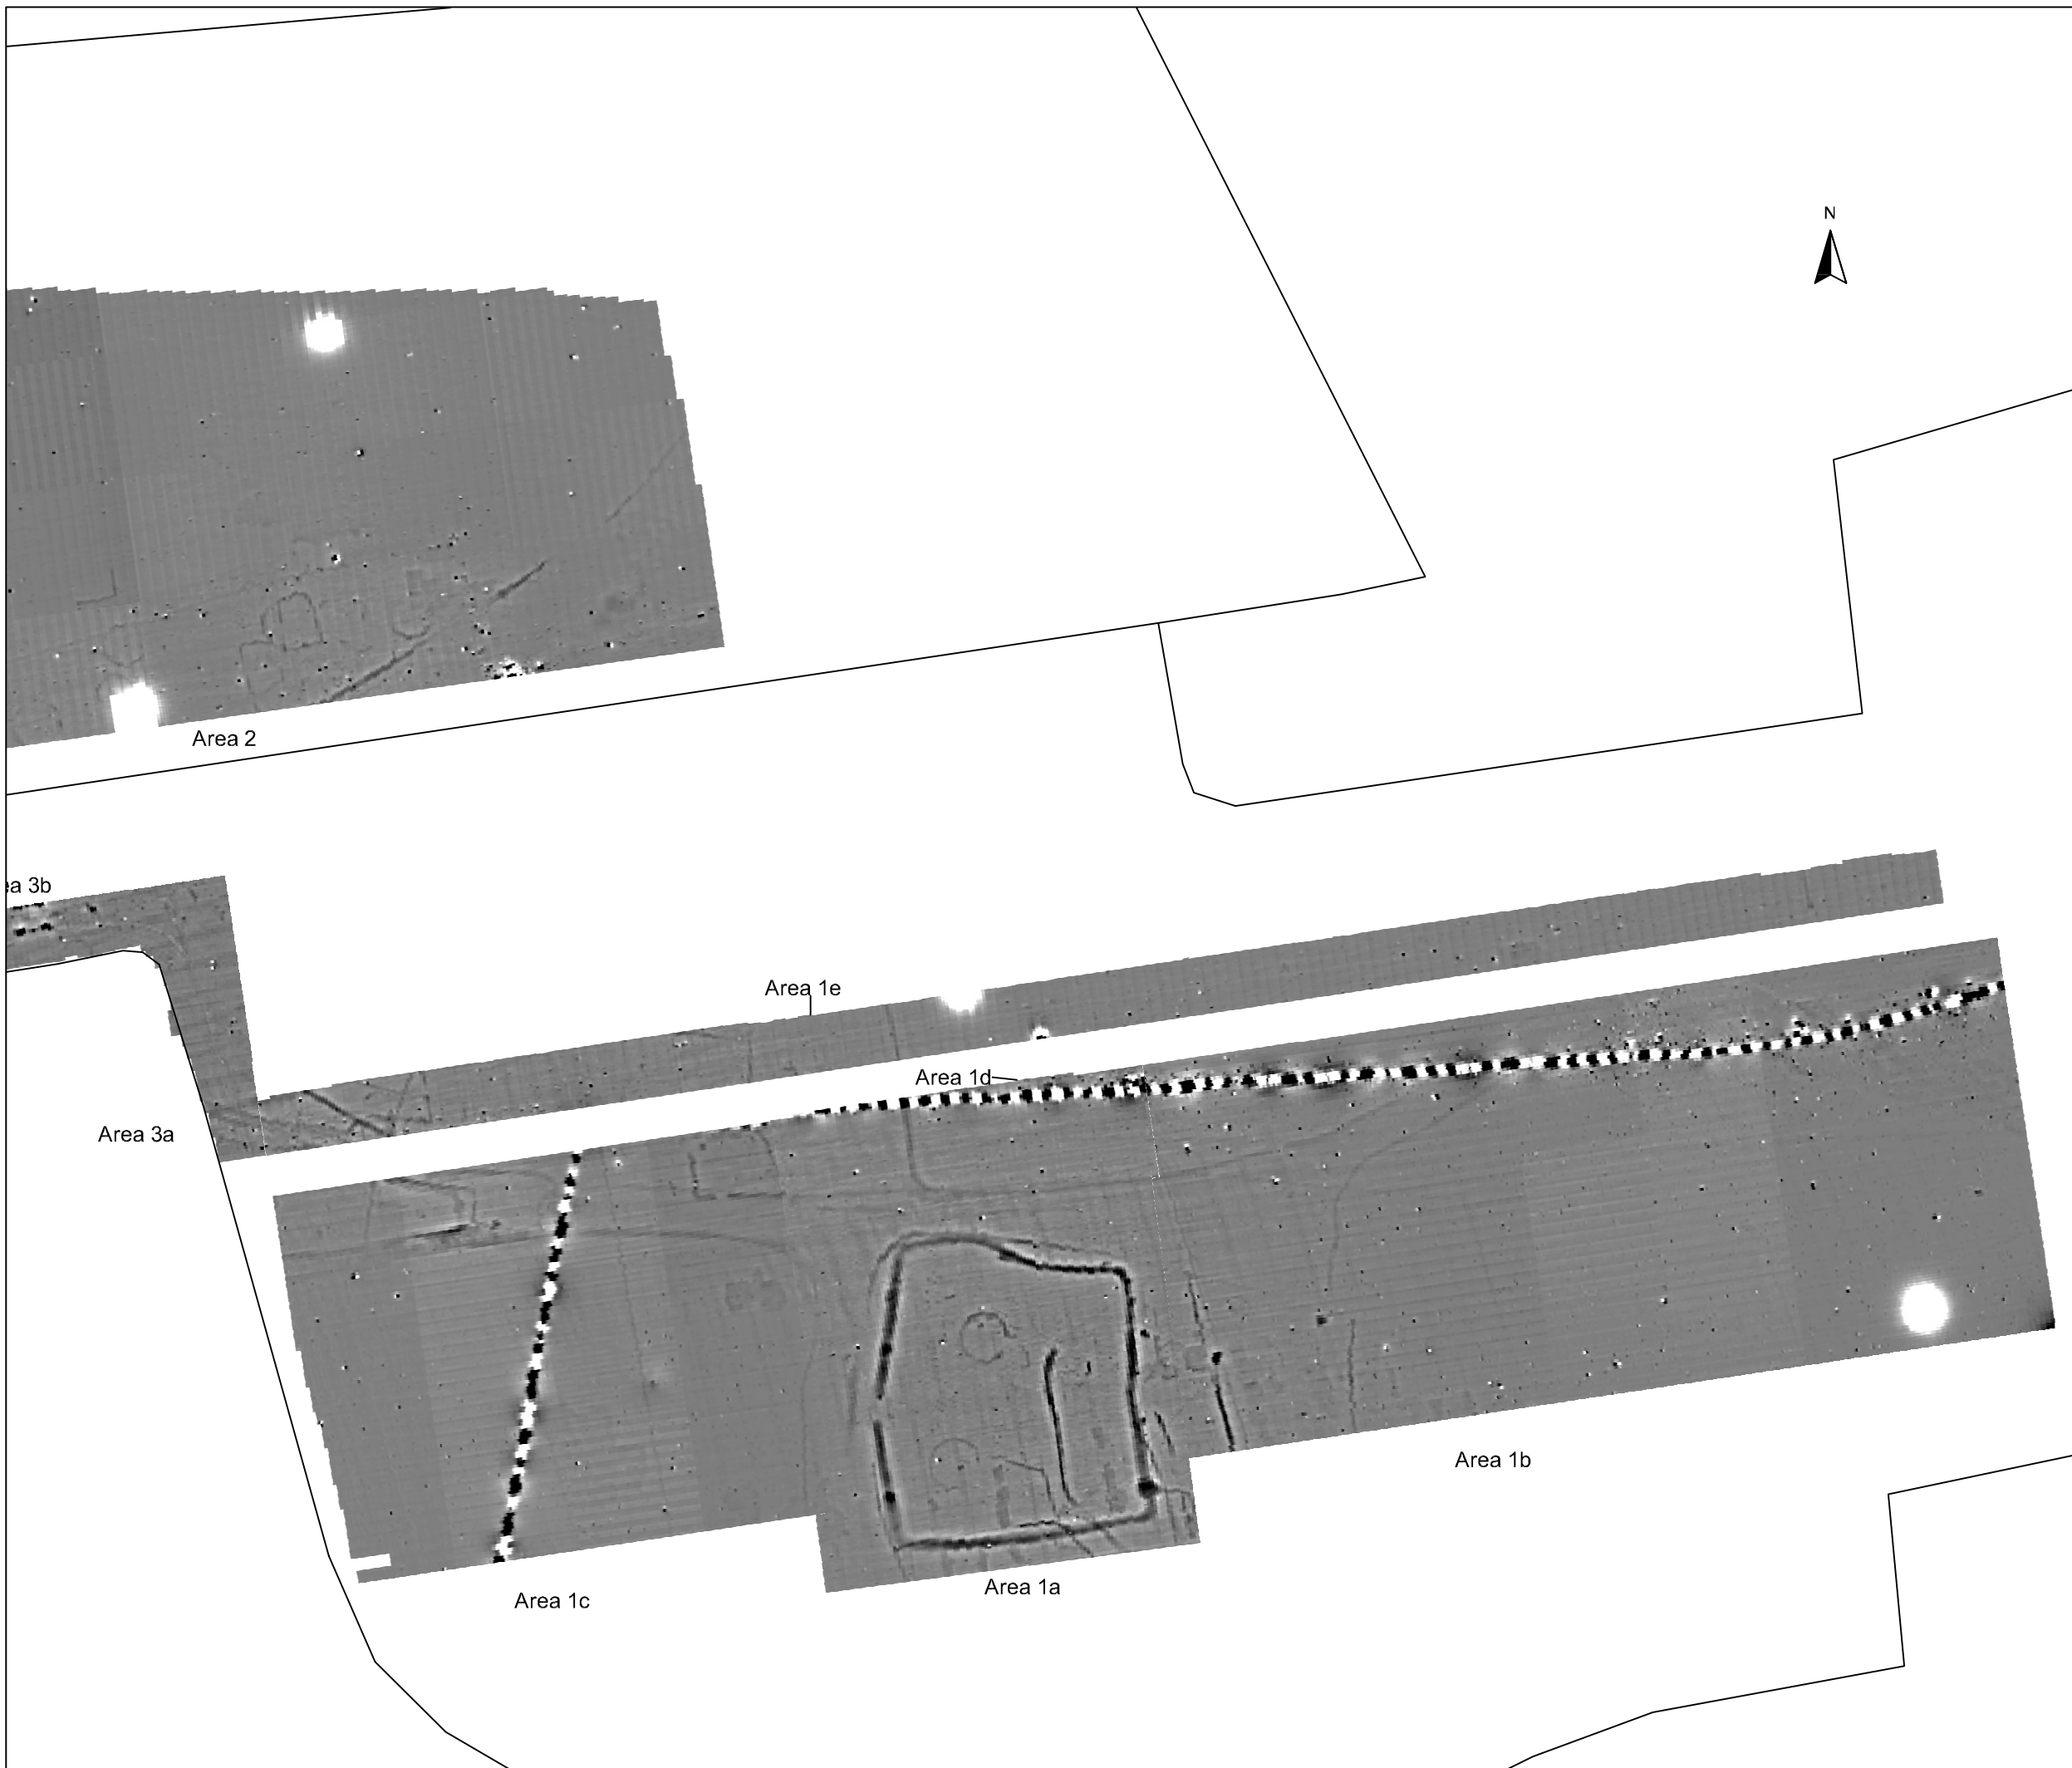

**Geophysical Survey  
Roves Farm  
Sevenhampton  
Swindon**

**Greyscale plot of raw  
magnetometer data - Area 1**

**SCALE 1:2000**

SCALE TRUE AT A3

**FIG 03**