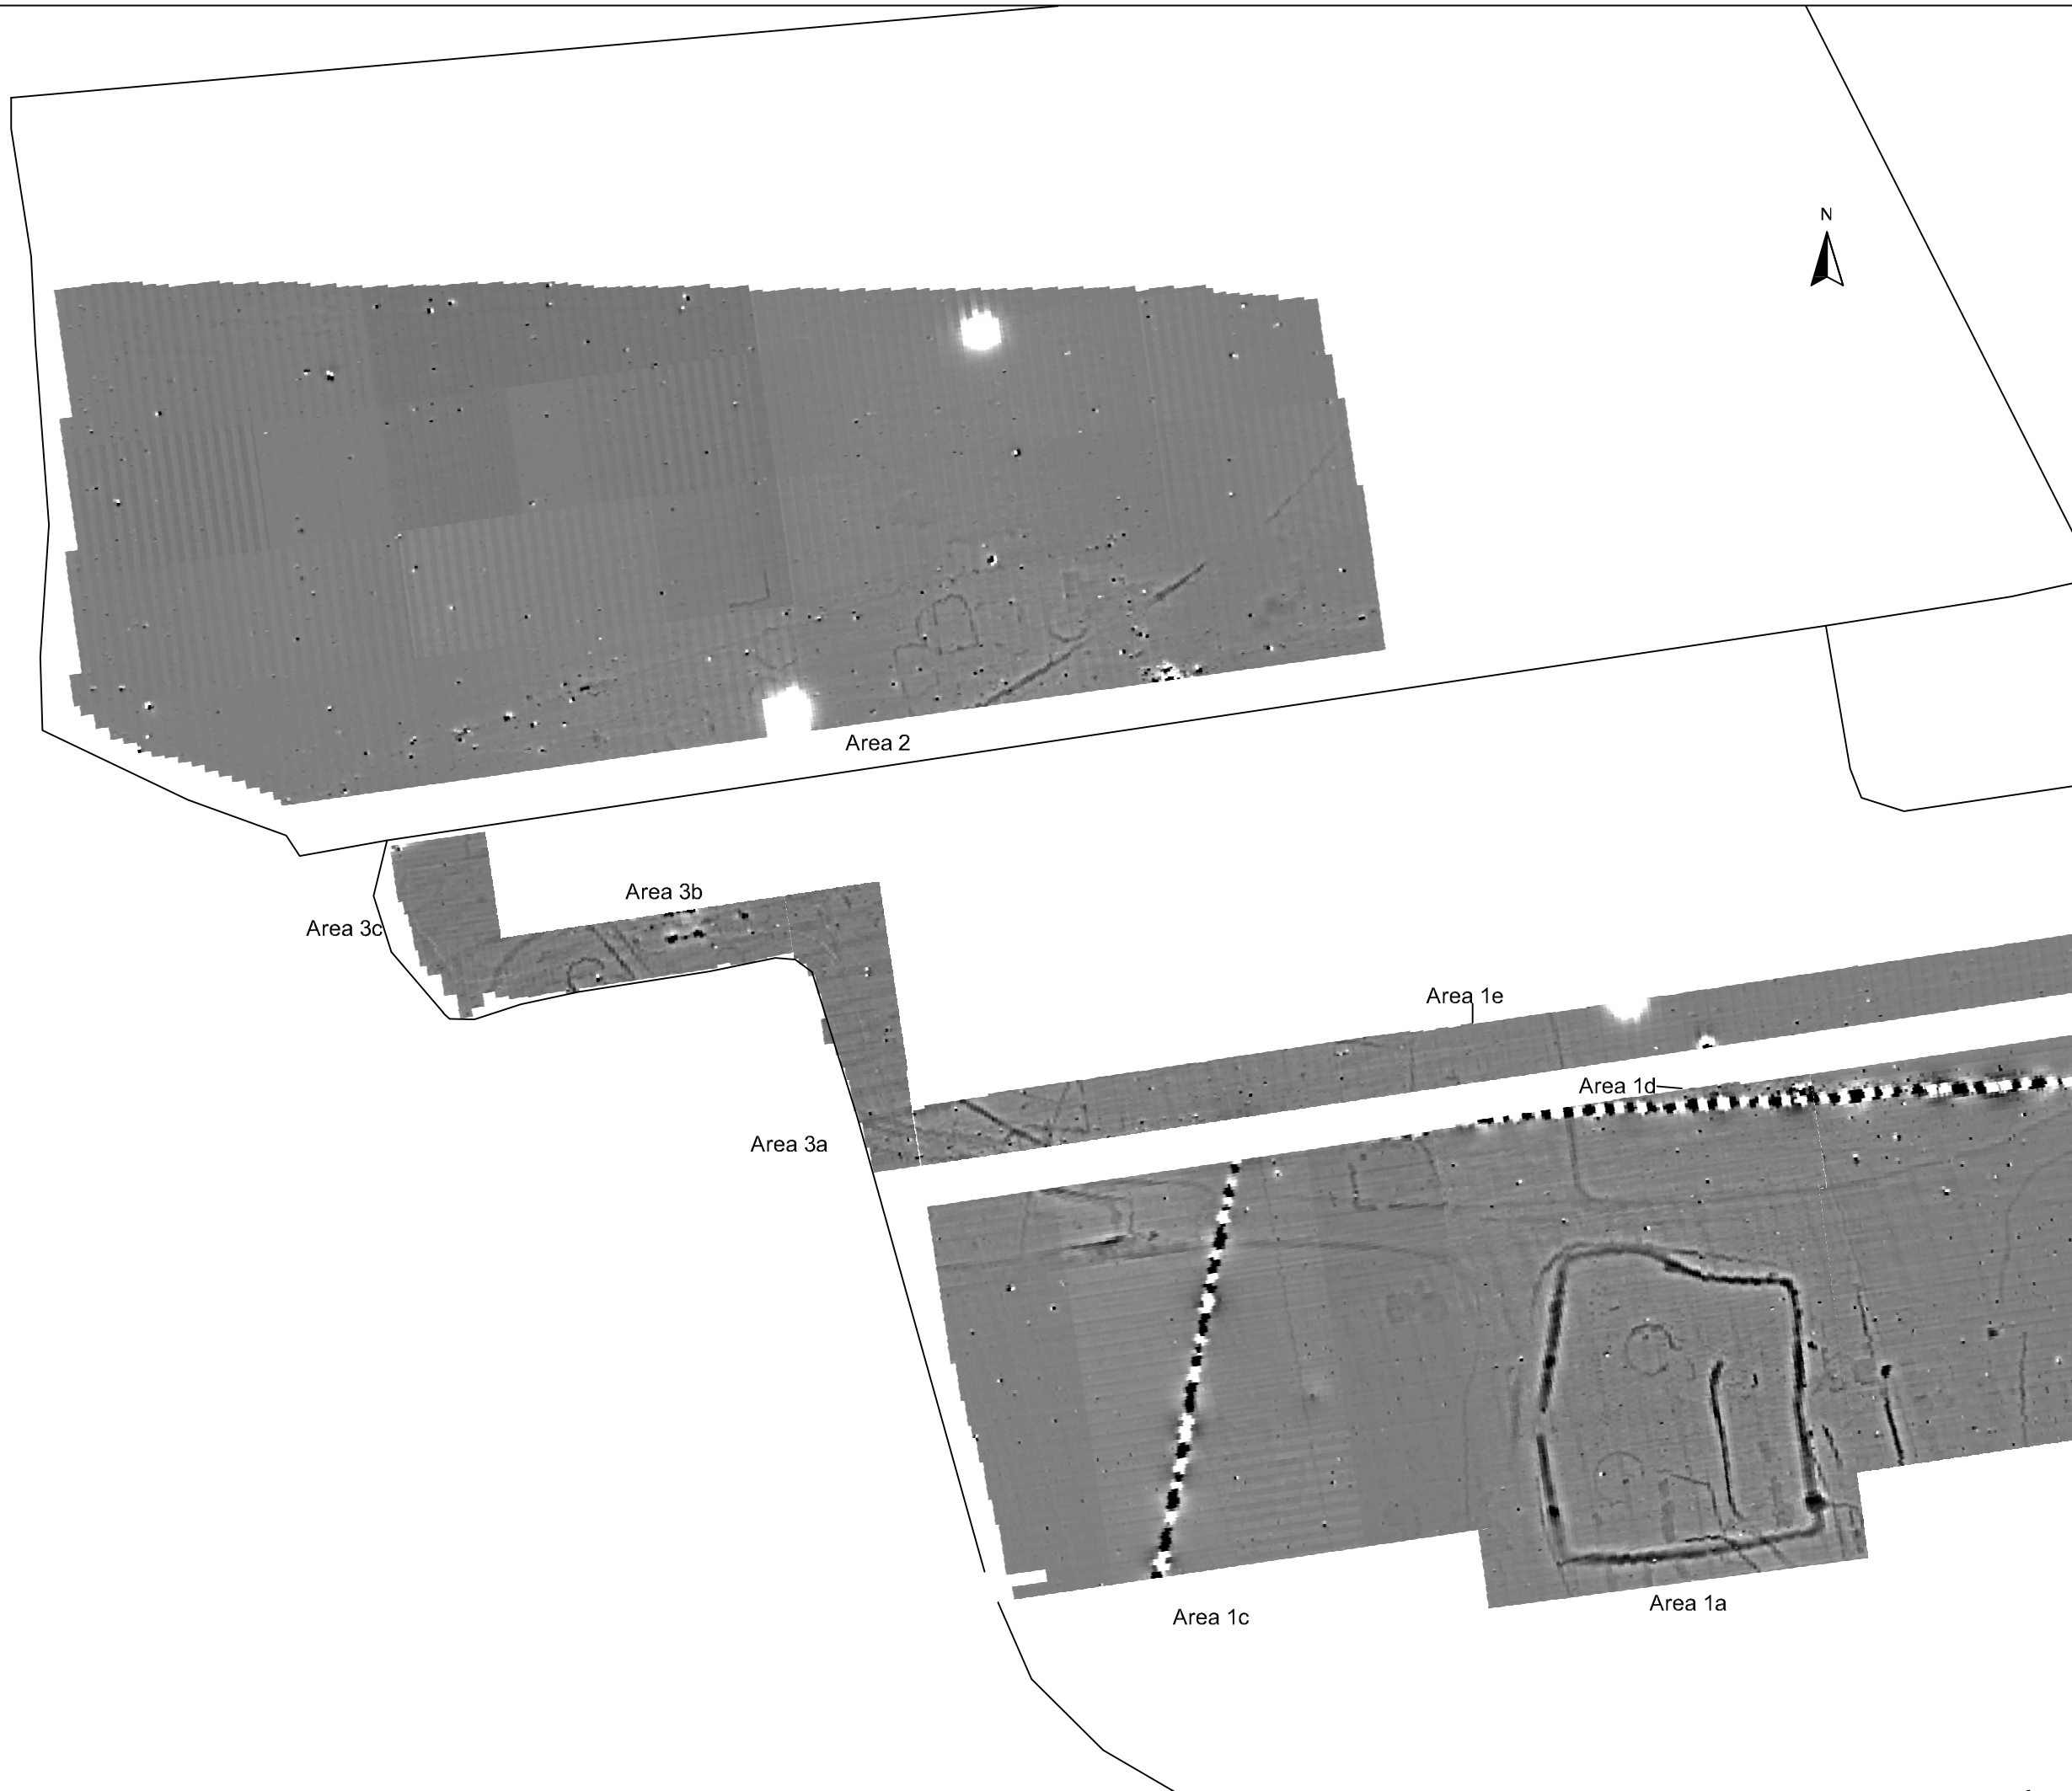

**Geophysical Survey
Roves Farm
Sevenhampton
Swindon**

**Greyscale plot of raw
magnetometer data - Areas 2 & 3**

SCALE 1:2000

SCALE TRUE AT A3

FIG 04